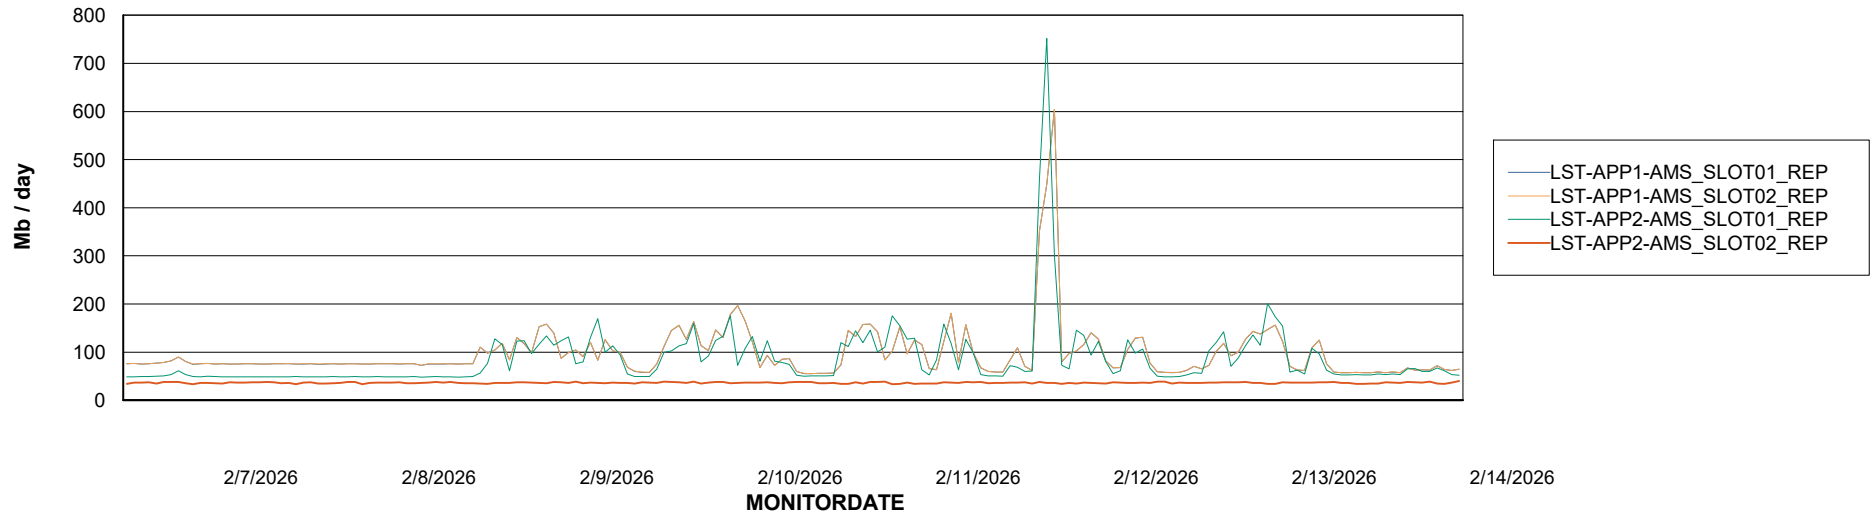

ABSSolute Application ReportServer Services

Avg memory used per ReportServer Service