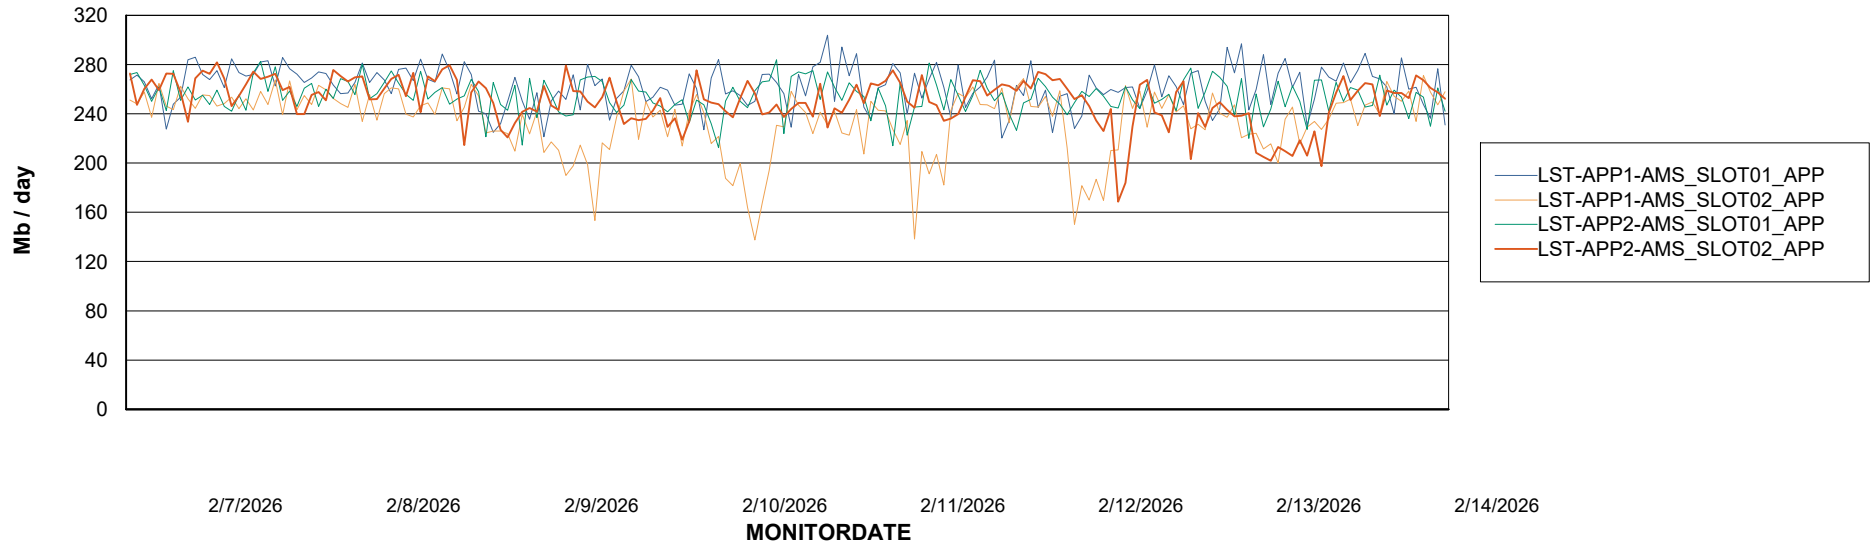

ABSSolute Application Server Services

Avg memory used per ABS Server Service