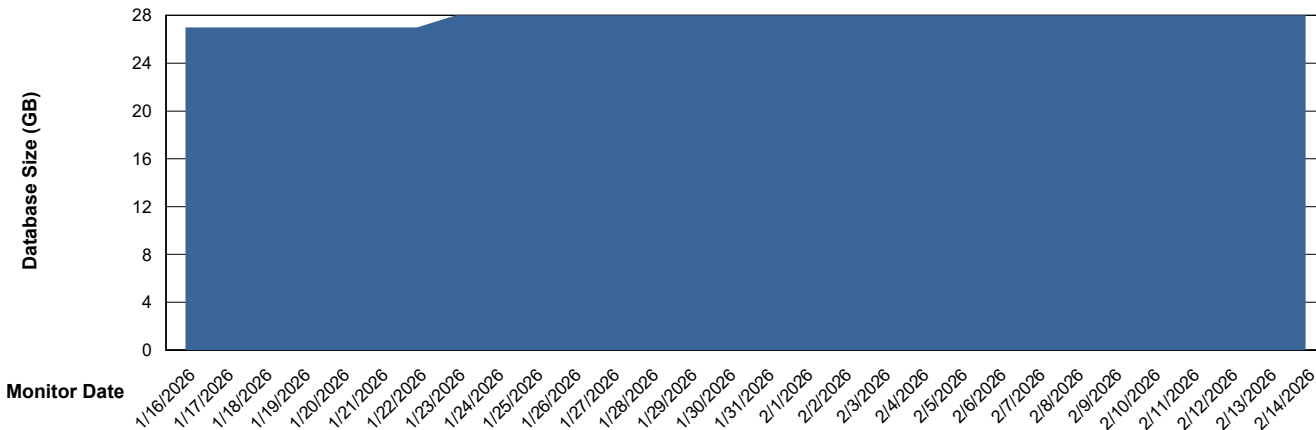

DATABASE SIZE LST-DBS1-AMS_DB_ABSCH

Database growth over last month