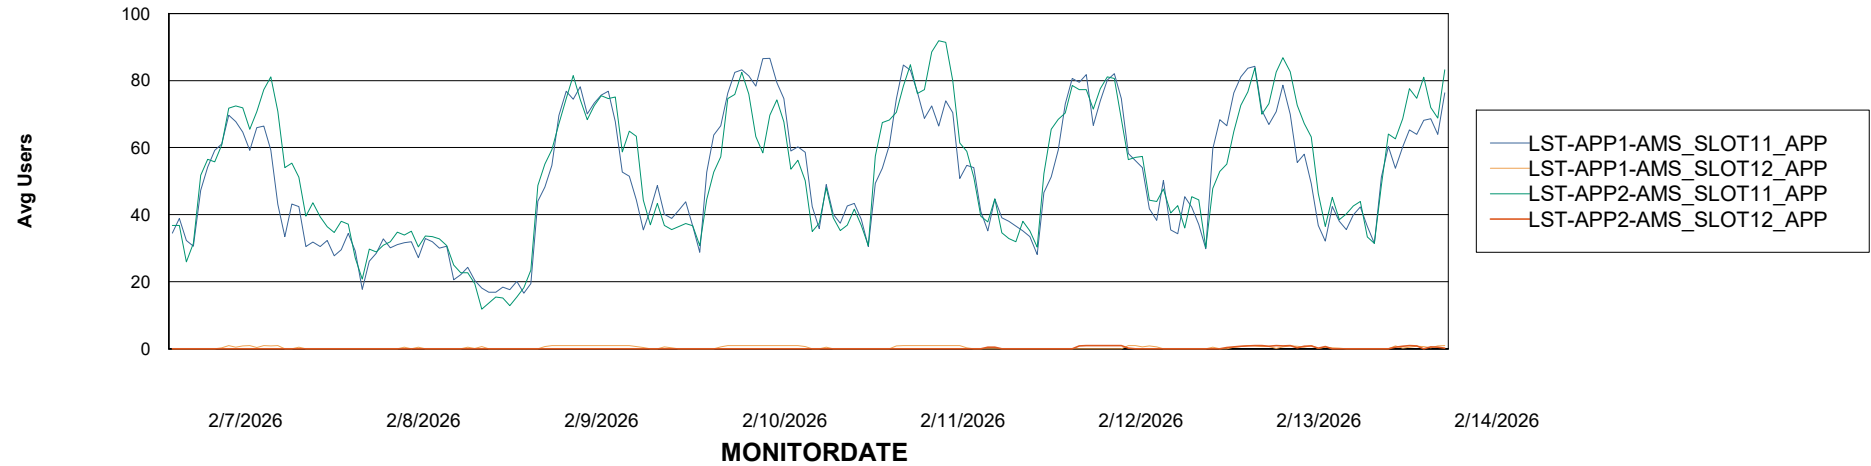

Weekly SLA Customer Report

Customer LST OCI AMS Production ABSCH2
Database ID 216

ABSSolute Application Server Services

Avg memory used per ABS Server Service

Avg users per day per ABS server

Weekly SLA Customer Report