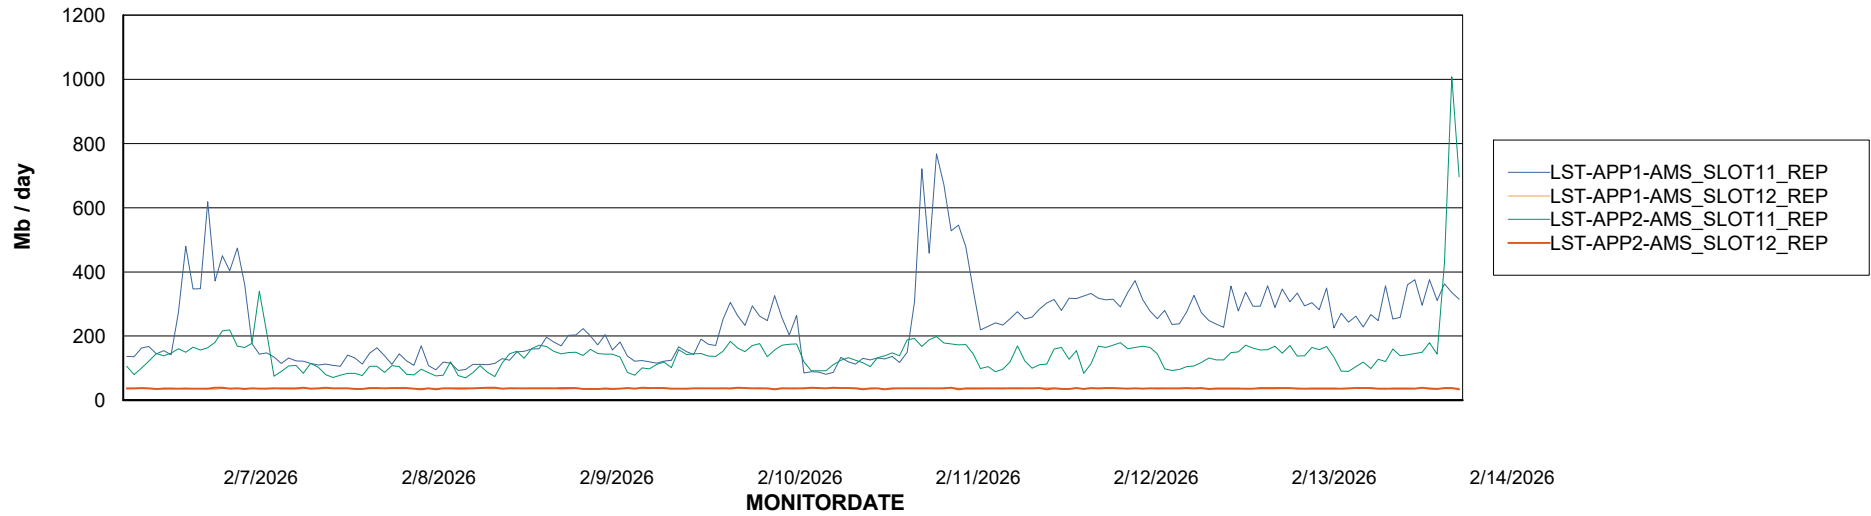

ABSSolute Application ReportServer Services

Avg memory used per ReportServer Service