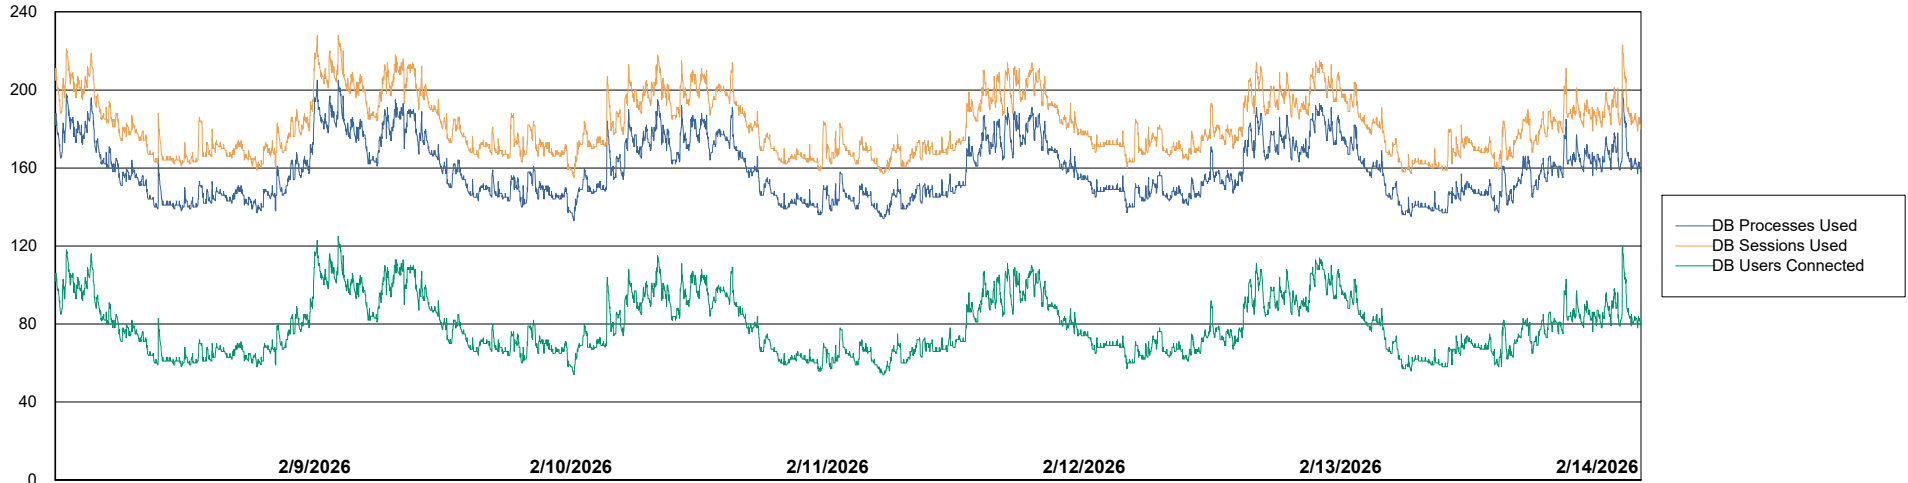

Database Performance LST-DBS2-AMS_DB_ABSCH2