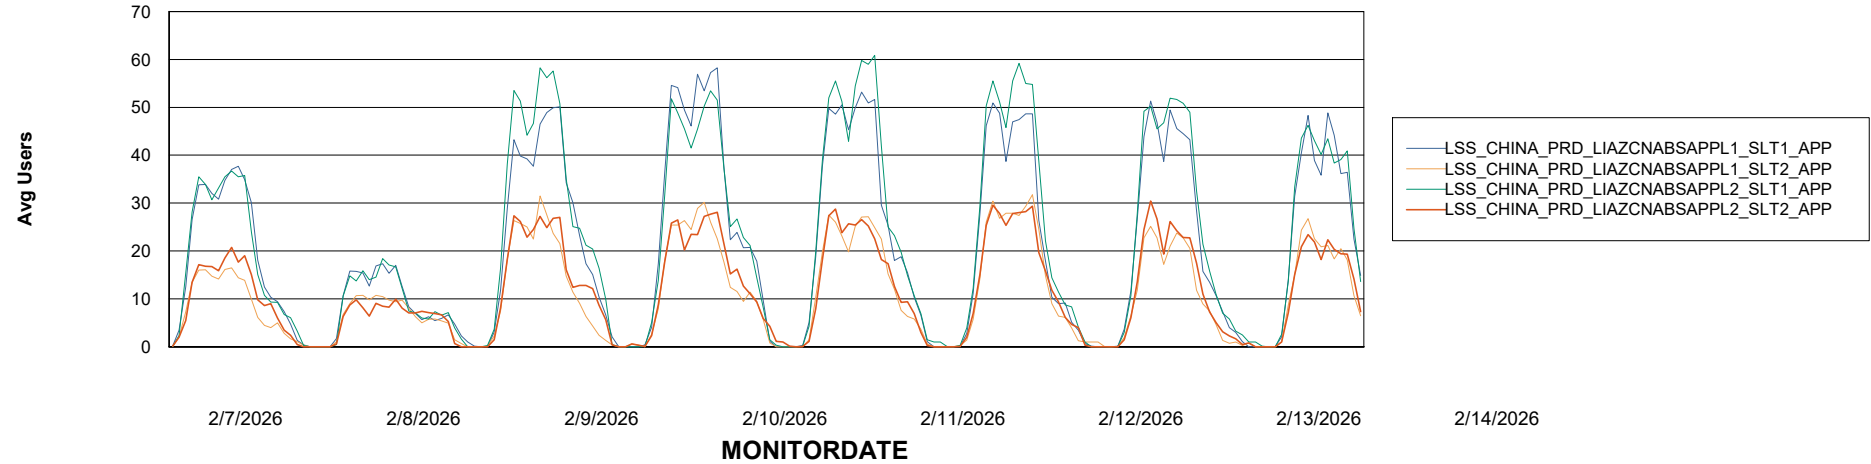

Weekly SLA Customer Report

Customer LSS_CHINA_Production
Database ID 202

ABSSolute Application Server Services

Avg memory used per ABS Server Service

Avg users per day per ABS server

Weekly SLA Customer Report