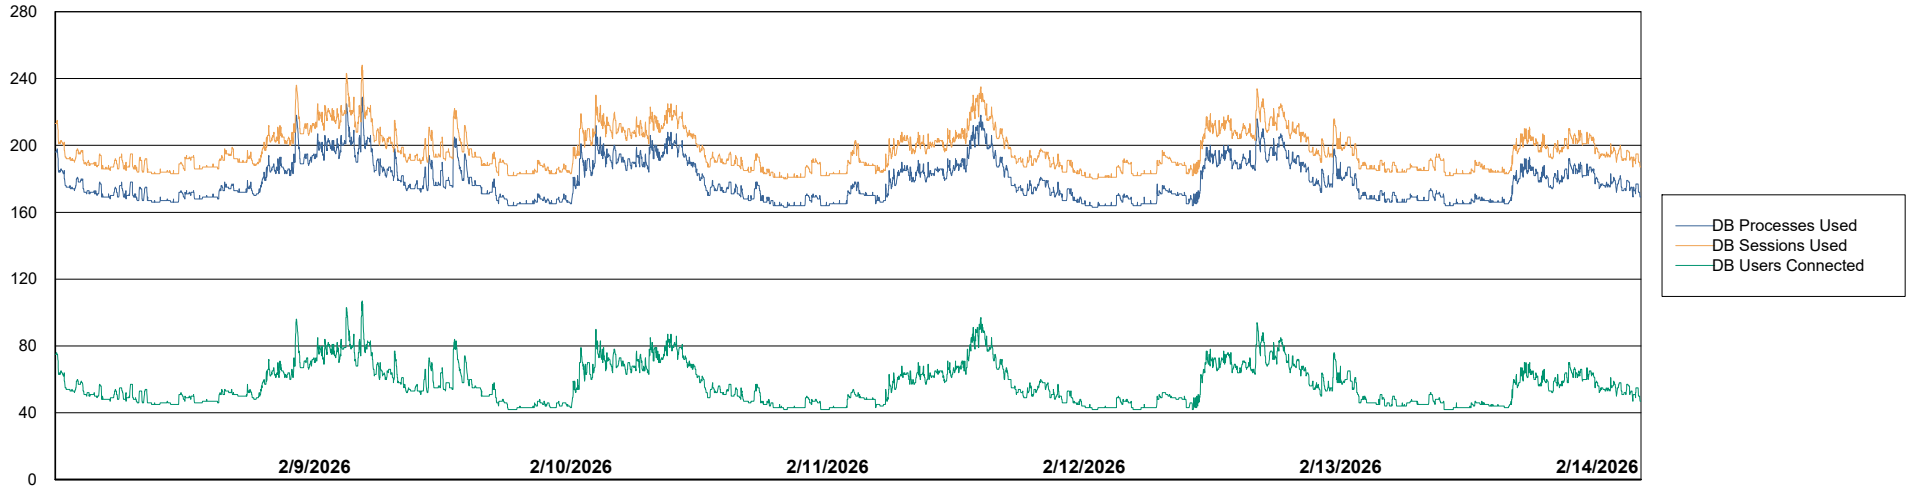

Weekly SLA Customer Report

Customer LSS_CHINA_Production
 Database ID 202

Harddisk Usage LSS_CHINA_PRD_liazcnVMPABSDB1

	Free disk space on C: (%)	Total disk space on C: (Gb)	Used disk space on C: (Gb)	Free disk space on D: (%)	Total disk space on D: (Gb)	Used disk space on D: (Gb)	Free disk space on E: (%)	Total disk space on E: (Gb)	Used disk space on E: (Gb)	Free disk space on F: (%)
2/14/2026	79	149	31	79	100	21	49	1,500	770	80
2/13/2026	79	149	31	79	100	21	49	1,500	770	78
2/12/2026	79	149	31	79	100	21	49	1,500	770	78
2/11/2026	79	149	31	79	100	21	49	1,500	770	78
2/10/2026	79	149	31	79	100	21	49	1,500	770	78
2/9/2026	79	149	31	79	100	21	49	1,500	770	78
2/8/2026	79	149	31	79	100	21	49	1,500	770	77

Harddisk Usage LSS_CHINA_PRD_liazcnVMPABSDB2

	Free disk space on C: (%)	Total disk space on C: (Gb)	Used disk space on C: (Gb)	Free disk space on D: (%)	Total disk space on D: (Gb)	Used disk space on D: (Gb)	Free disk space on E: (%)	Total disk space on E: (Gb)	Used disk space on E: (Gb)	Free disk space on F: (%)
2/14/2026	80	149	31	78	100	22	57	1,500	648	95
2/13/2026	80	149	31	78	100	22	57	1,500	648	95
2/12/2026	80	149	31	78	100	22	57	1,500	648	95
2/11/2026	80	149	31	78	100	22	57	1,500	648	95
2/10/2026	80	149	31	78	100	22	57	1,500	648	95
2/9/2026	80	149	31	78	100	22	57	1,500	648	95
2/8/2026	80	149	31	78	100	22	57	1,500	648	94

Weekly SLA Customer Report

Customer LSS_CHINA_Production
Database ID 202

Database Performance LSS_CHINA_PRD_liazcnVMPABSDB1_ABS1

Weekly SLA Customer Report

Customer LSS_CHINA_Production
Database ID 202

Database Performance LSS_CHINA_PRD_liazcnVMPABSDB2_HSBABS1