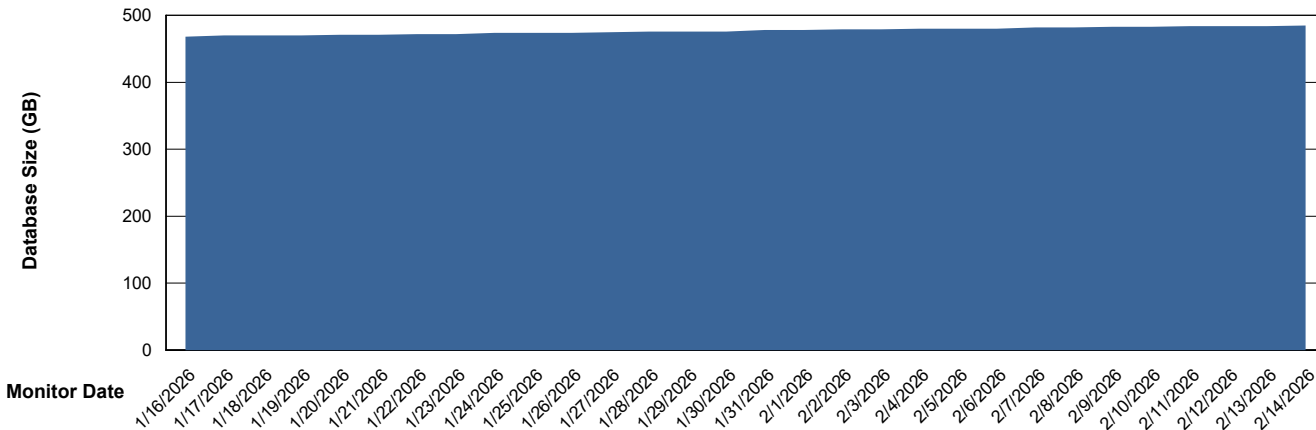

DB Processes Max 0
DB Processes Max 1,000
DB Processes Max 4

Weekly SLA Customer Report

Customer LSS_CHINA_Production
 Database ID 202

DATABASE SIZE LSS_CHINA_PRD_liazcnVMPABSDB1_ABS1

Database growth over last month