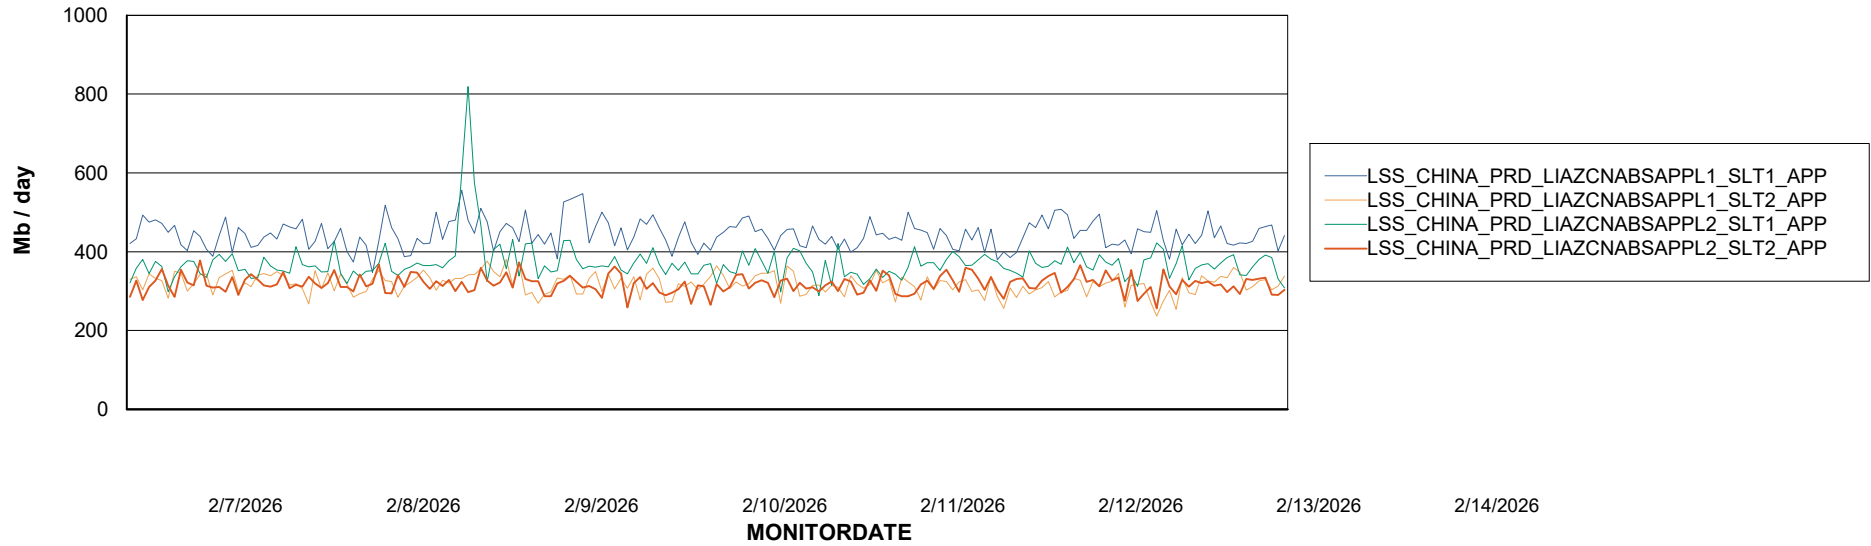

ABSSolute Application Server Services

Avg memory used per ABS Server Service