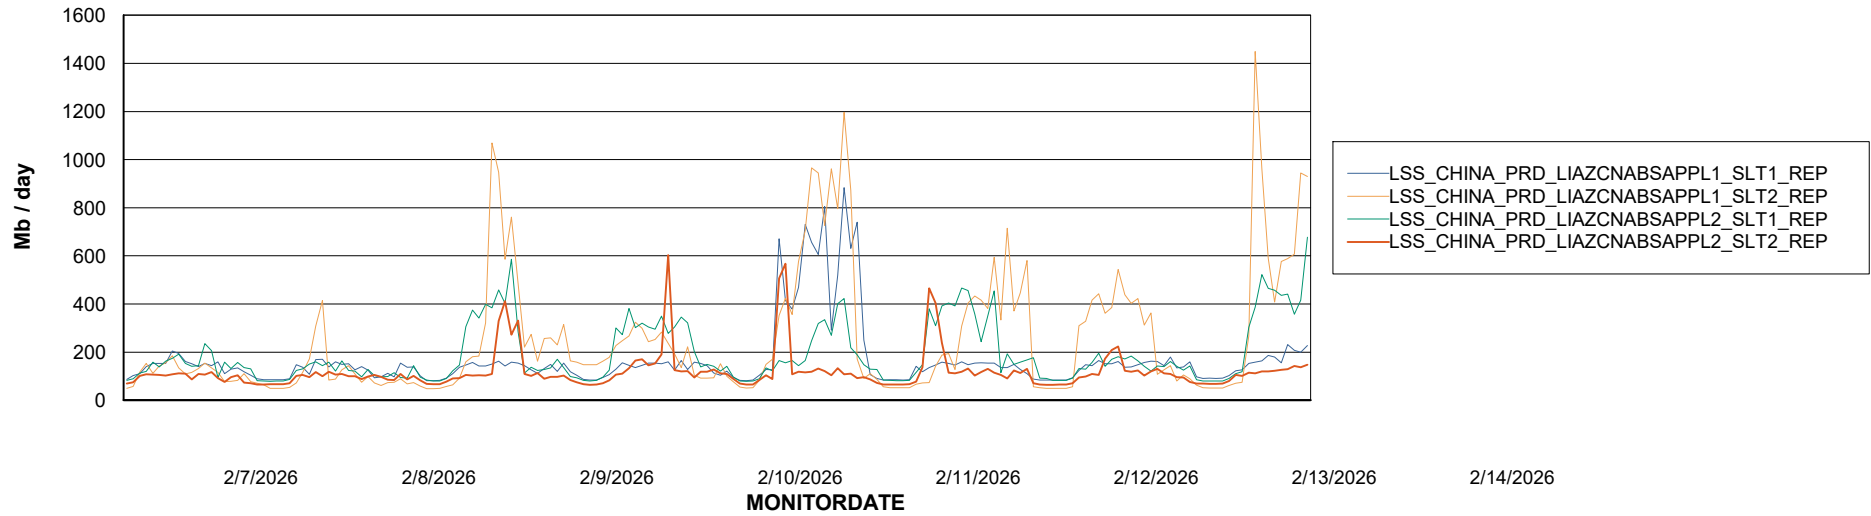

ABSSolute Application ReportServer Services

Avg memory used per ReportServer Service