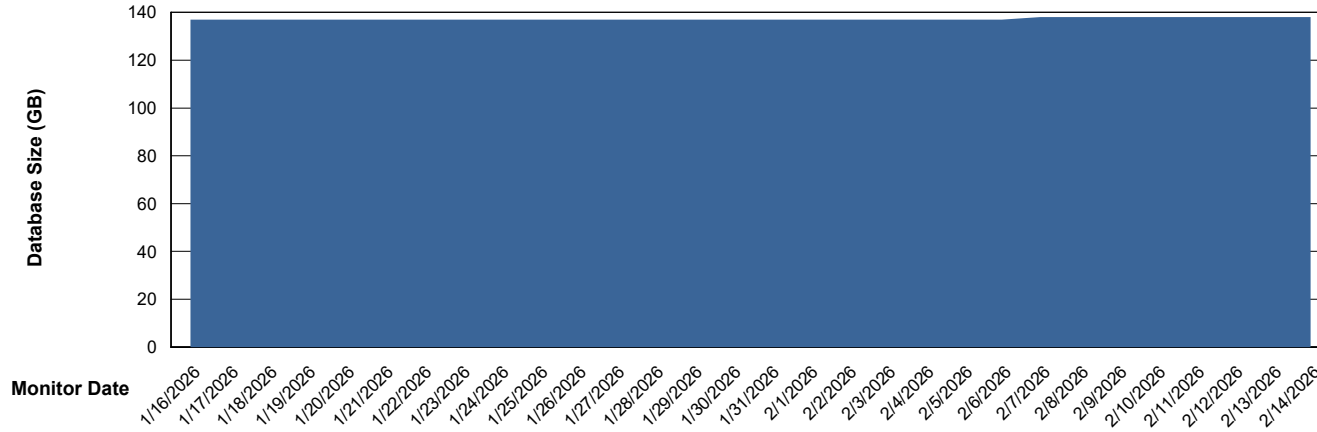

Weekly SLA Customer Report

Customer LLG_Production
Database ID 148

Database Performance LLG_ABSDB02_PROD_HSBABS1

DB Processes Max 300
DB Processes Max 0
DB Processes Max 4

Weekly SLA Customer Report

Customer LLG_Production
Database ID 148

DATABASE SIZE LLG_ABSBI01_BI_PROD_ABS1

Database growth over last month

DATABASE SIZE LLG_ABSDB01_PROD_ABS1

Database growth over last month

Weekly SLA Customer Report

Customer LLG_Production
 Database ID 148