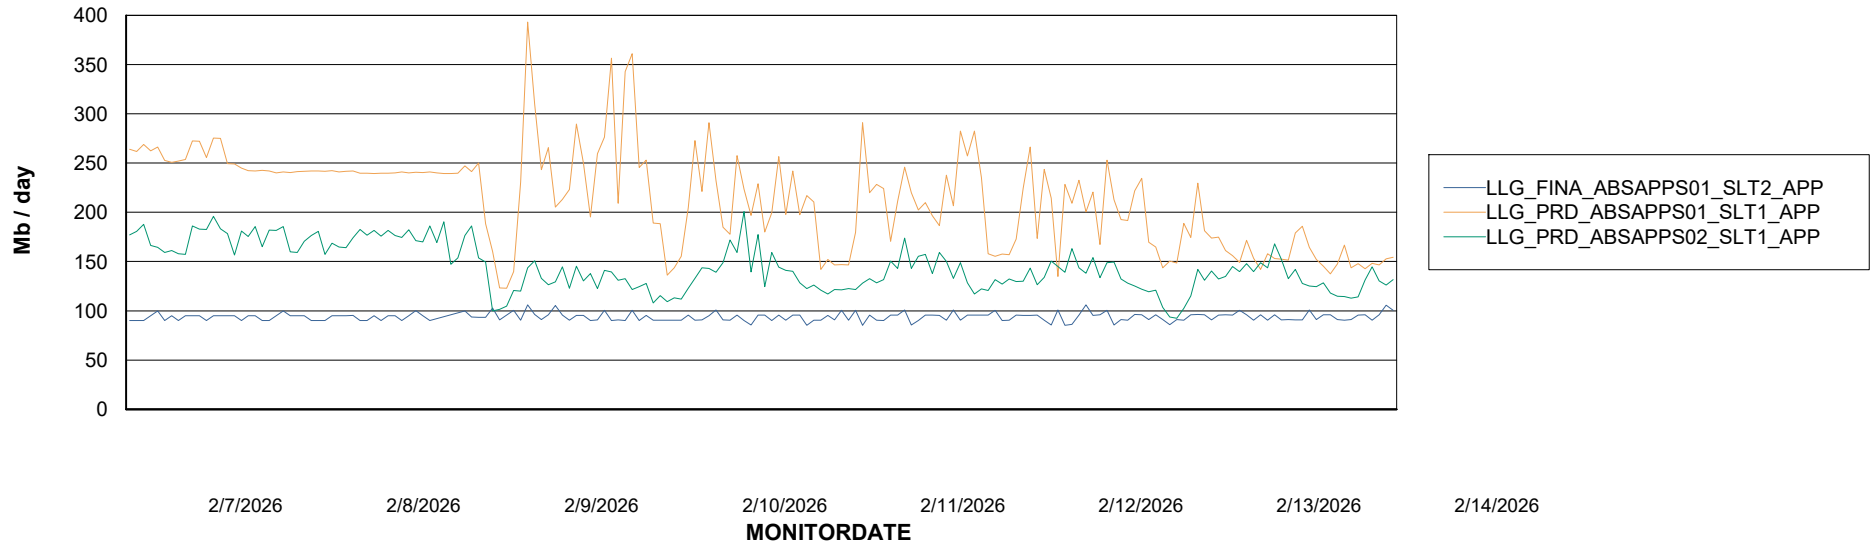

ABSSolute Application Server Services

Avg memory used per ABS Server Service