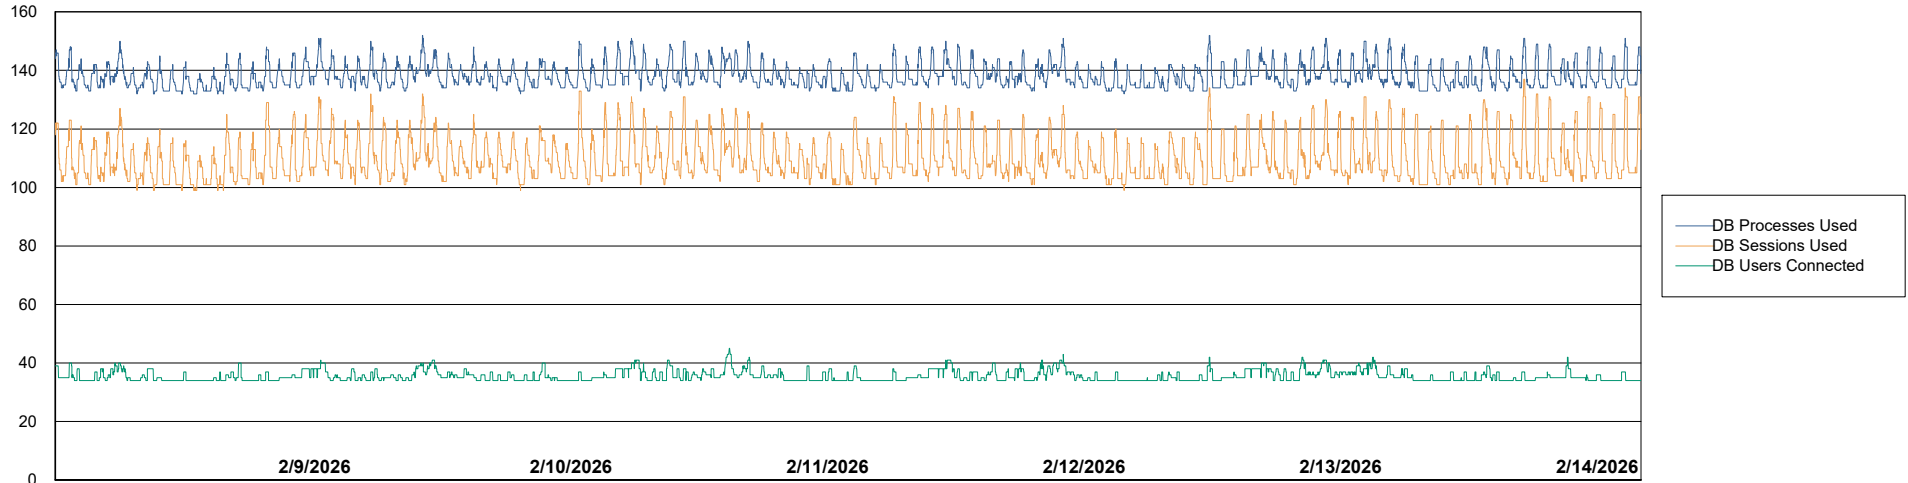

Weekly SLA Customer Report

Customer LLG_Production
Database ID 148

Database Performance LLG_ABSBI01_BI_PROD_ABS1

Weekly SLA Customer Report

Customer LLG_Production
Database ID 148

Database Performance LLG_ABSDB01_PROD_ABS1