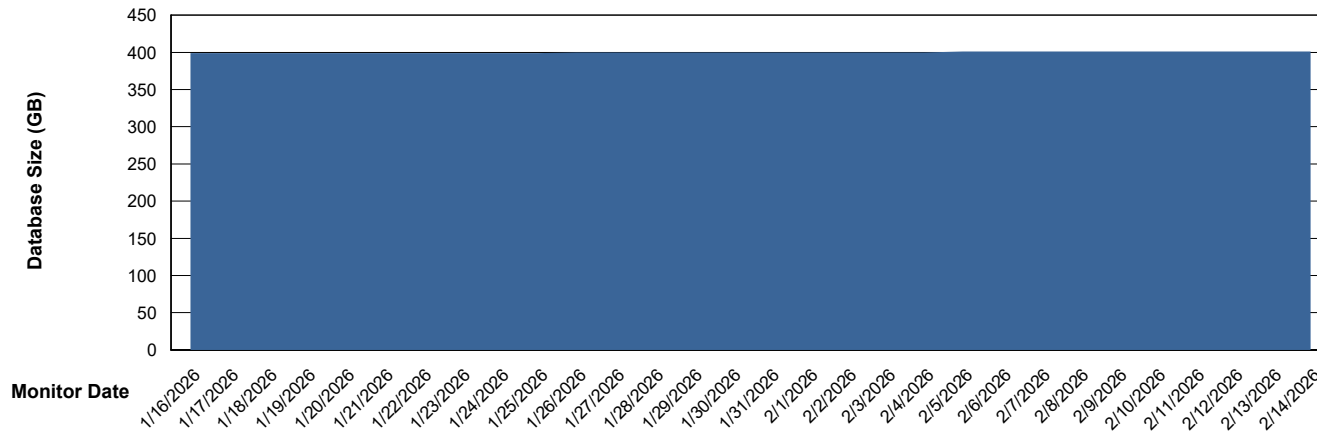

Weekly SLA Customer Report

Customer LLG_Production
Database ID 148

Database Performance LLG_ABSDB02_PROD_HSBABS1

DB Processes Max 300
DB Processes Max 0
DB Processes Max 4

Weekly SLA Customer Report

Customer LLG_Production
Database ID 148

DATABASE SIZE LLG_ABSBI01_BI_PROD_ABS1

Database growth over last month

DATABASE SIZE LLG_ABSDB01_PROD_ABS1

Database growth over last month

Weekly SLA Customer Report

Customer LLG_Production
 Database ID 148