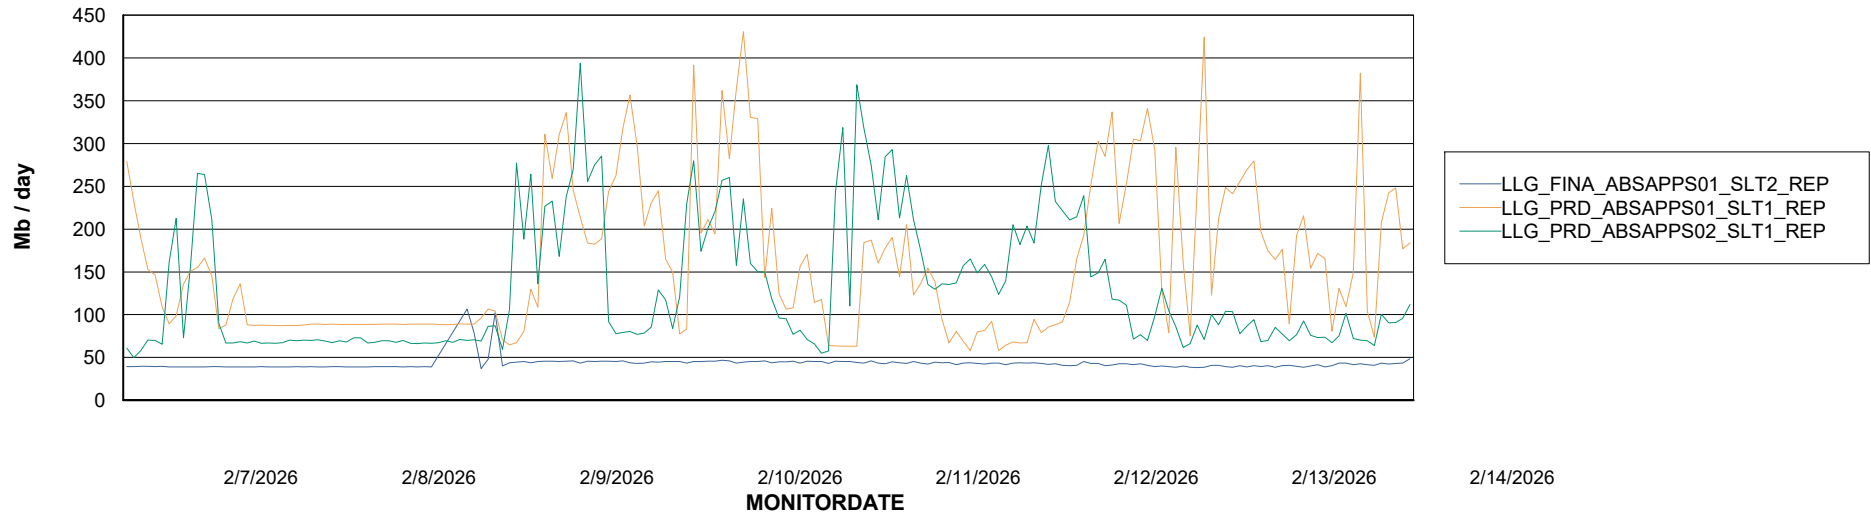

Avg memory used per ABS Server Service

Avg users per day per ABS server

Weekly SLA Customer Report

Customer LLG_Production
Database ID 148

ABSSolute Application ReportServer Services

Avg memory used per ReportServer Service