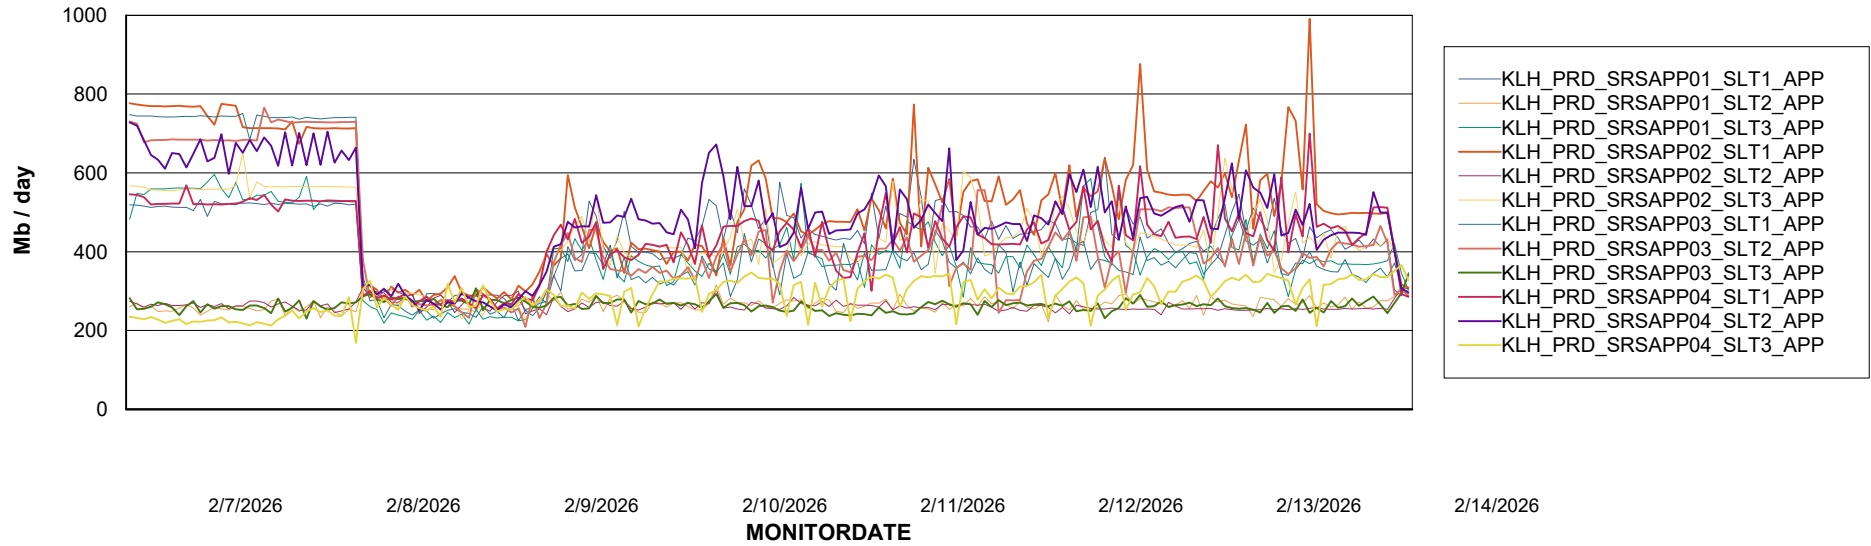

ABSSolute Application Server Services

Avg memory used per ABS Server Service