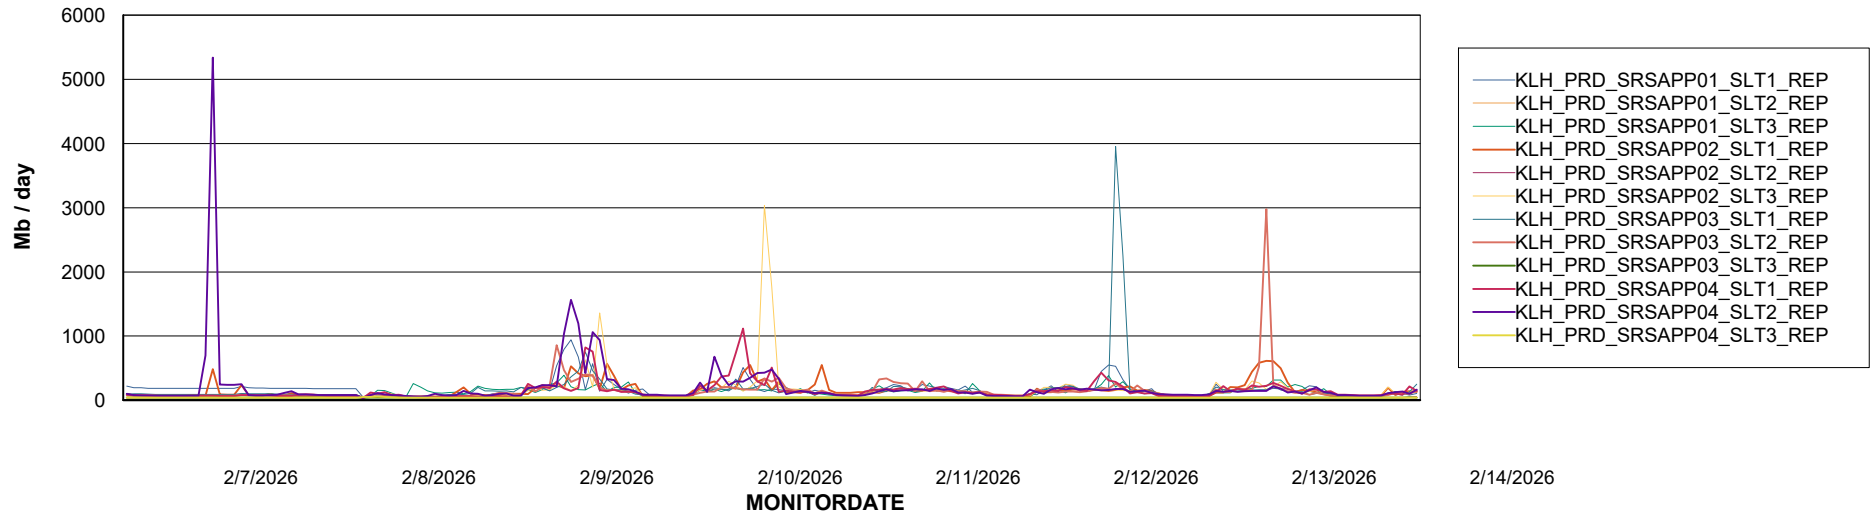

ABSSolute Application ReportServer Services

Avg memory used per ReportServer Service