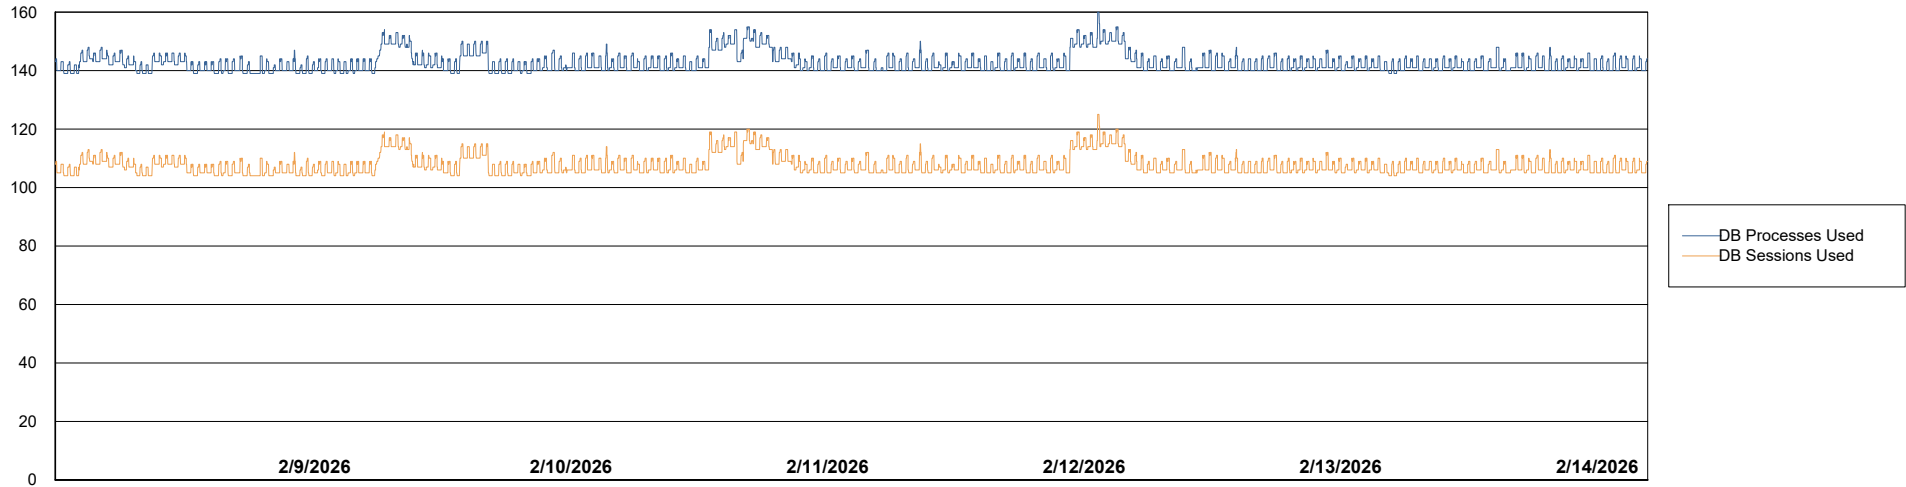

Database Performance KLH_PRD_SRSDDB02_HSBABS1

DB Processes Max 4
DB Processes Max 0
DB Processes Max 1,000