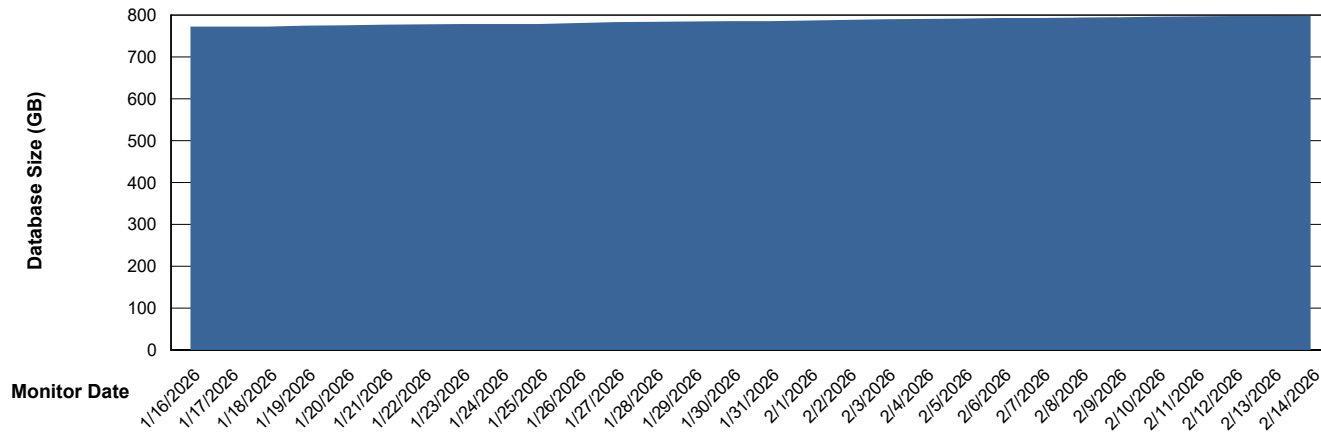

Customer KLH_Production (24/7)
Database ID 139

DATABASE SIZE KLH_PRD_SRSBIDB02_ABS1

Database growth over last month

DATABASE SIZE KLH_PRD_SRSDB01_ABS1

Database growth over last month

Weekly SLA Customer Report