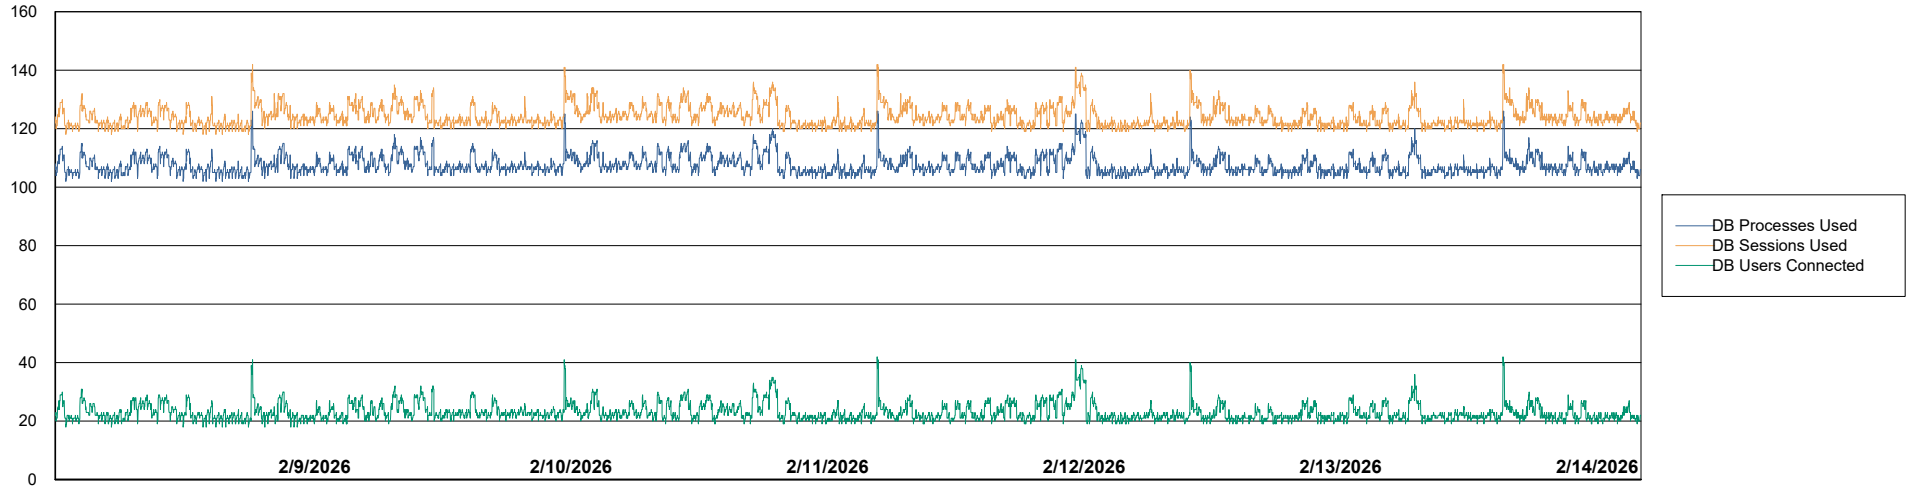

Weekly SLA Customer Report

Customer KLH_Production (24/7)
Database ID 139

Database Performance KLH_PRD_SRSBIDB02_ABS1

Weekly SLA Customer Report

Customer KLH_Production (24/7)
Database ID 139

Database Performance KLH_PRD_SRSDDB01_ABS1