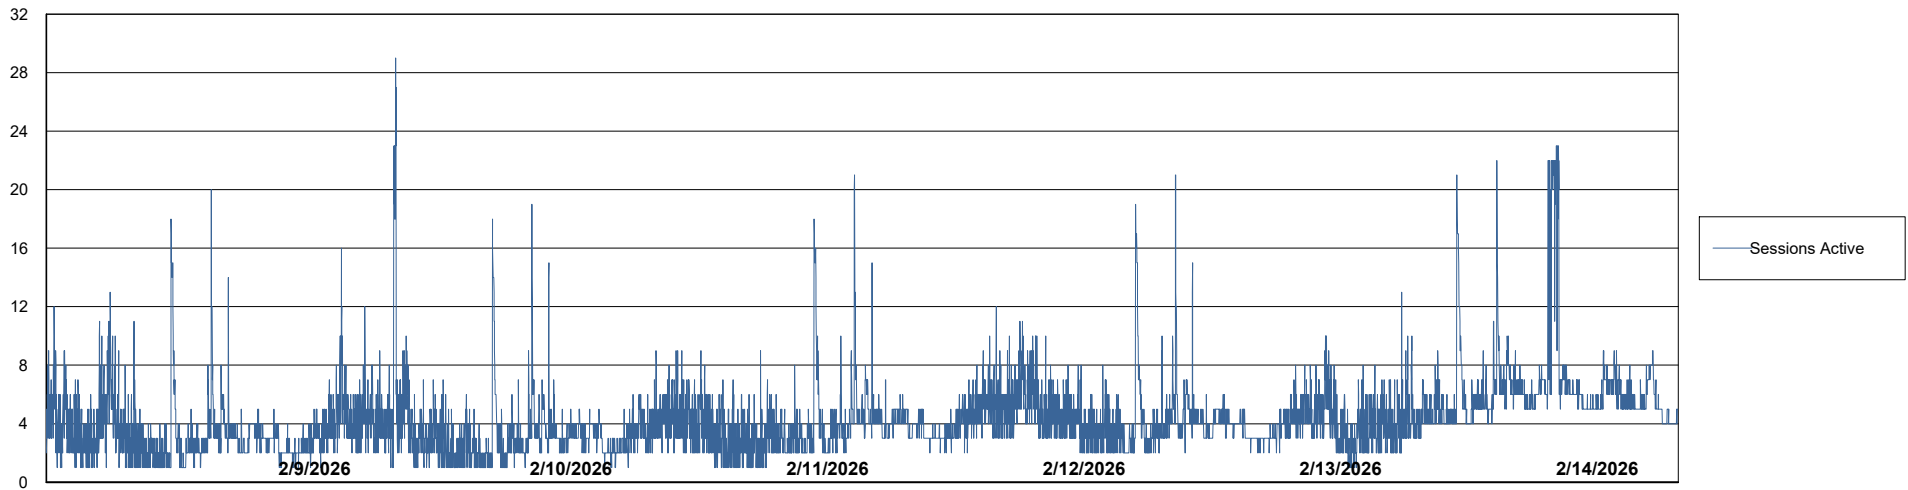

Weekly SLA Customer Report

Customer KLH_Production (24/7)
Database ID 139

Database Performance KLH_PRD_SRSBIDB02_ABS1

Weekly SLA Customer Report

Customer KLH_Production (24/7)
Database ID 139

Database Performance KLH_PRD_SRSDDB01_ABS1