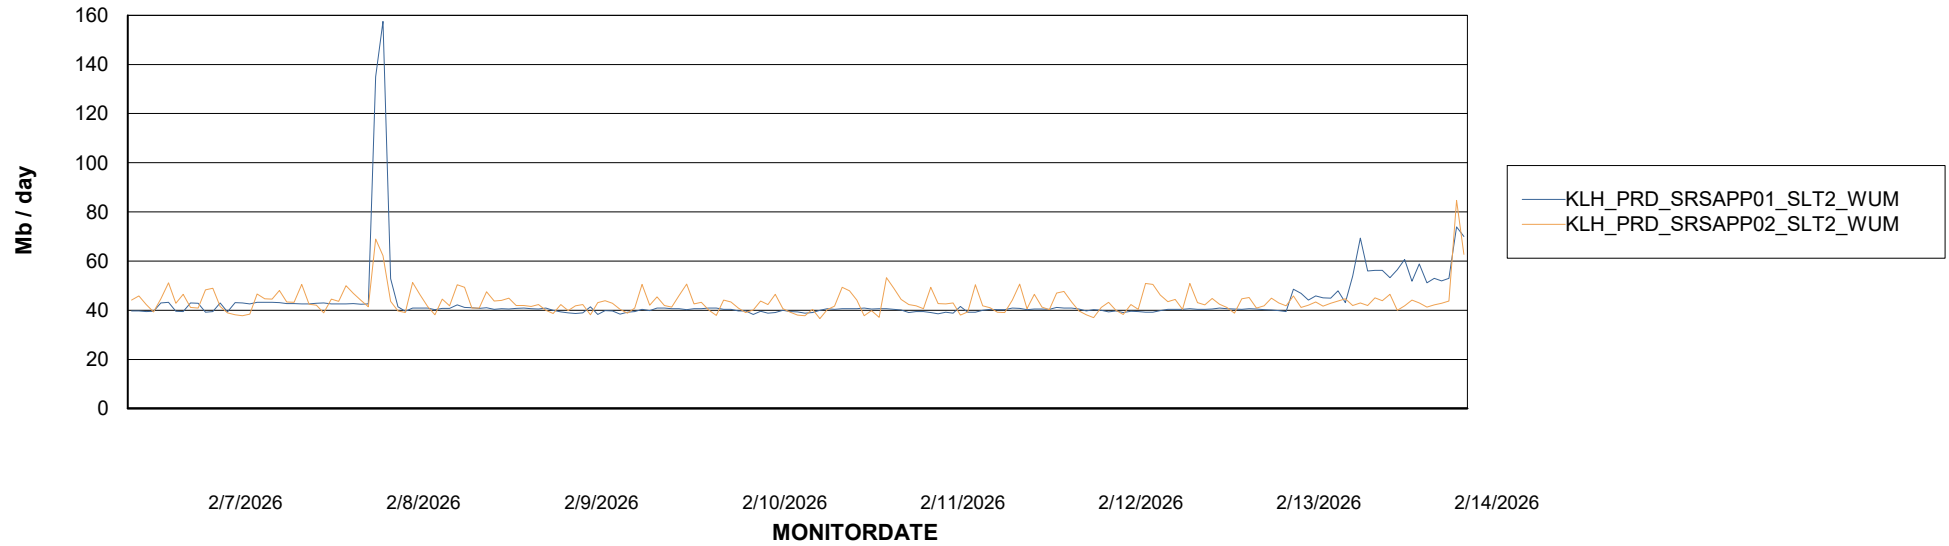

ABSSolute Web Component Services

Avg memory used per ABS Web component