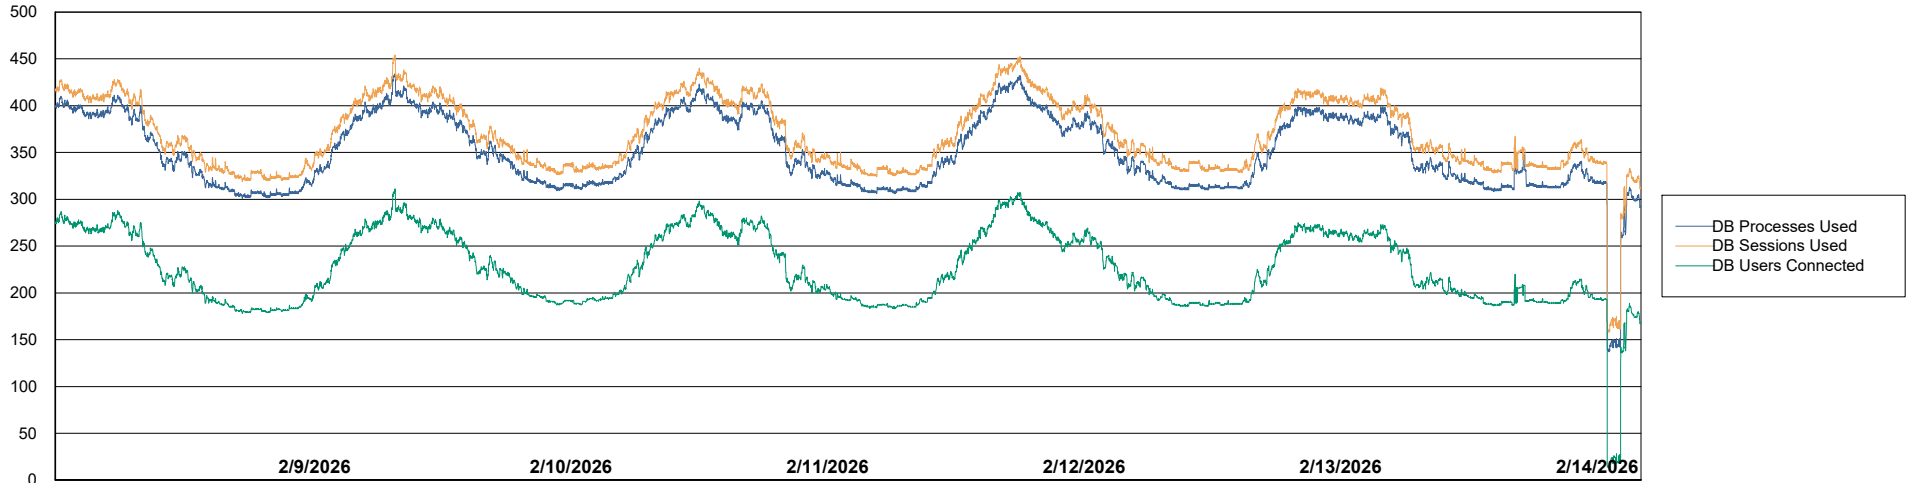

Weekly SLA Customer Report

Customer KLH_Production (24/7)
Database ID 139

Database Performance KLH_PRD_SRSBIDB02_ABS1

Weekly SLA Customer Report

Customer KLH_Production (24/7)
Database ID 139

Database Performance KLH_PRD_SRSDDB01_ABS1