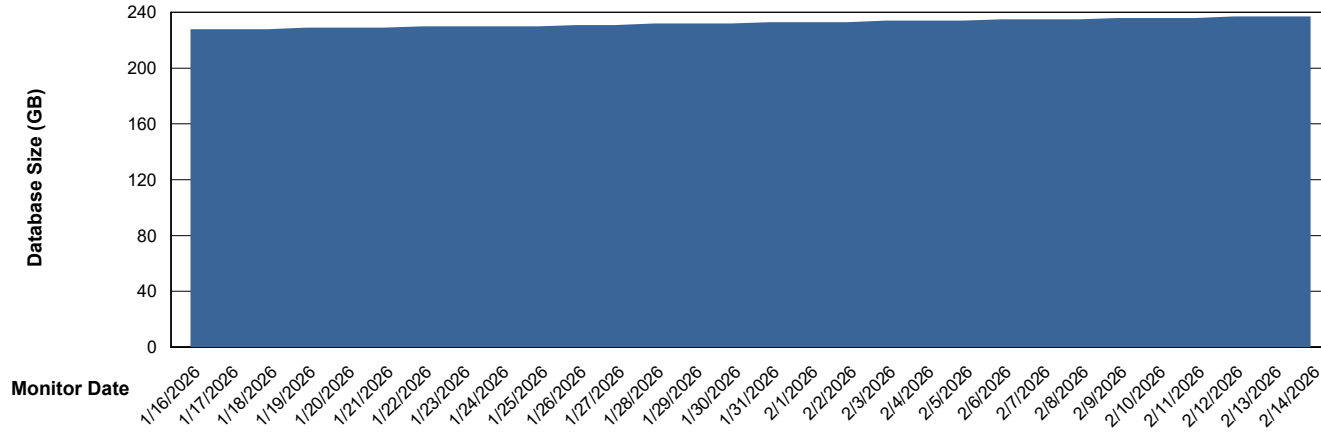

Weekly SLA Customer Report

Customer KLH_Production (24/7)
Database ID 139

Database Performance KLH_PRD_SRSDDB02_HSBABS1

DB Processes Max 4
DB Processes Max 0
DB Processes Max 1,000

Weekly SLA Customer Report

Customer KLH_Production (24/7)
Database ID 139

DATABASE SIZE KLH_PRD_SRSBIDB02_ABS1

Database growth over last month

DATABASE SIZE KLH_PRD_SRSDB01_ABS1

Database growth over last month

Weekly SLA Customer Report