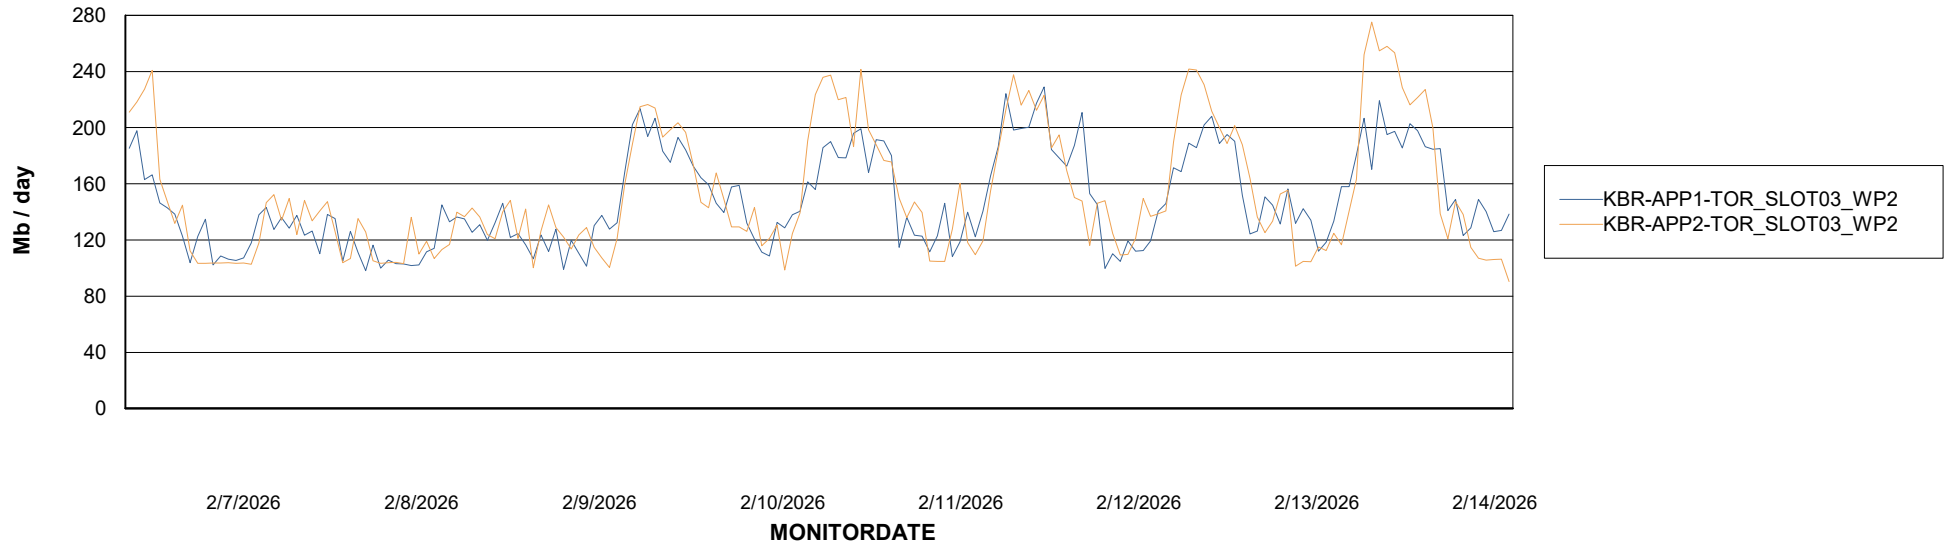

ABSSolute Web Component Services

Avg memory used per ABS Web component