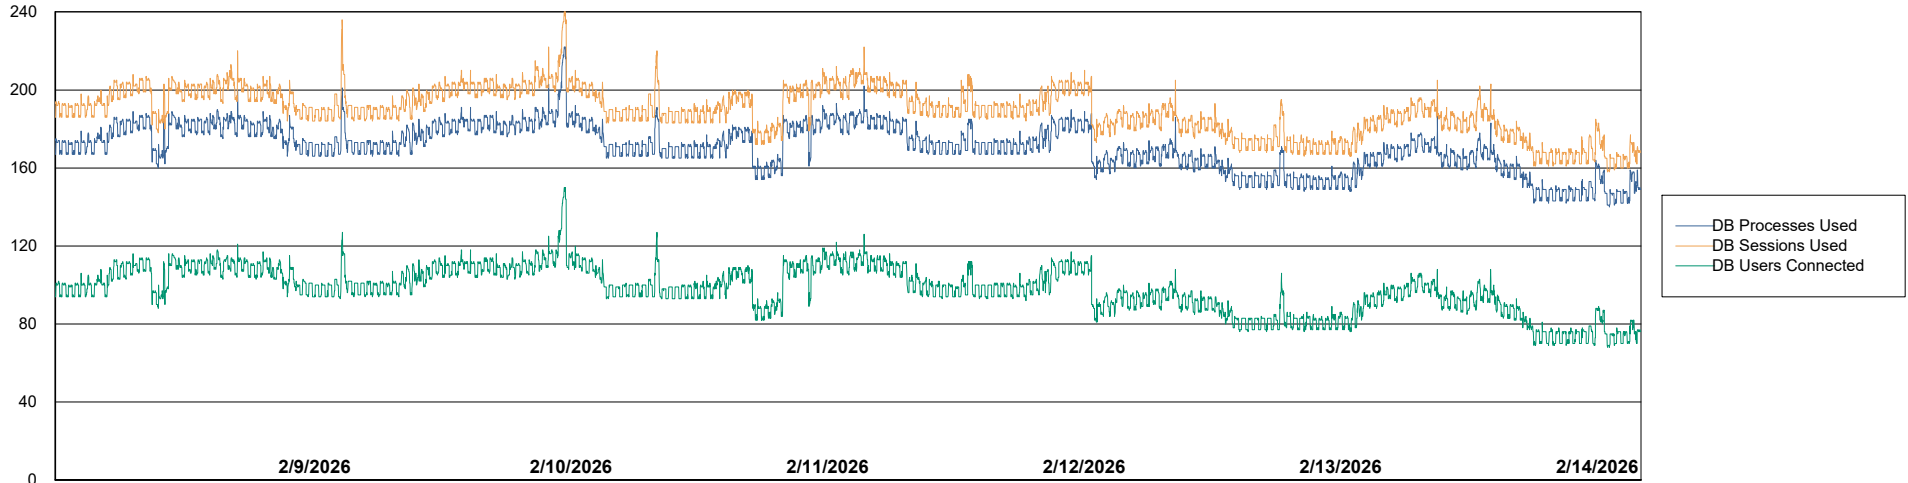

Weekly SLA Customer Report

Customer KBR OCI TOR Production
Database ID 200

Database Performance KBR-BI-TOR_PROD_ABS1

Weekly SLA Customer Report

Customer KBR OCI TOR Production
Database ID 200

Database Performance KBR-DBS1-TOR_PROD_ABS1