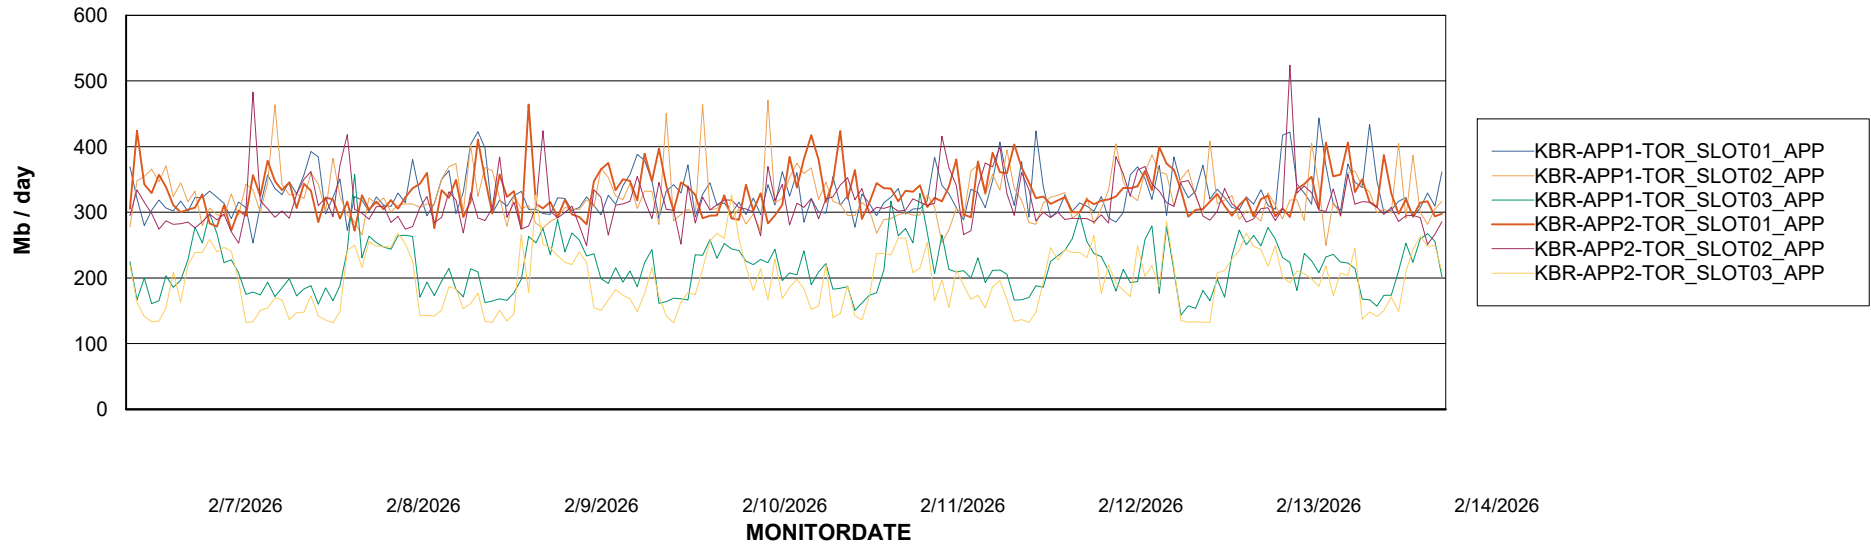

ABSSolute Application Server Services

Avg memory used per ABS Server Service