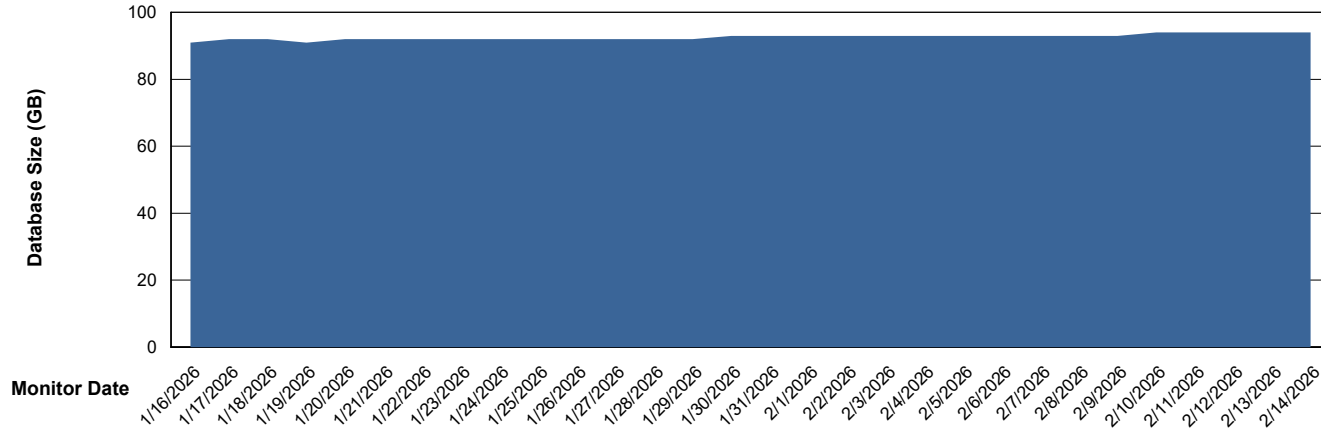

DATABASE SIZE KBR-BI-TOR_PROD_ABS1

Database growth over last month