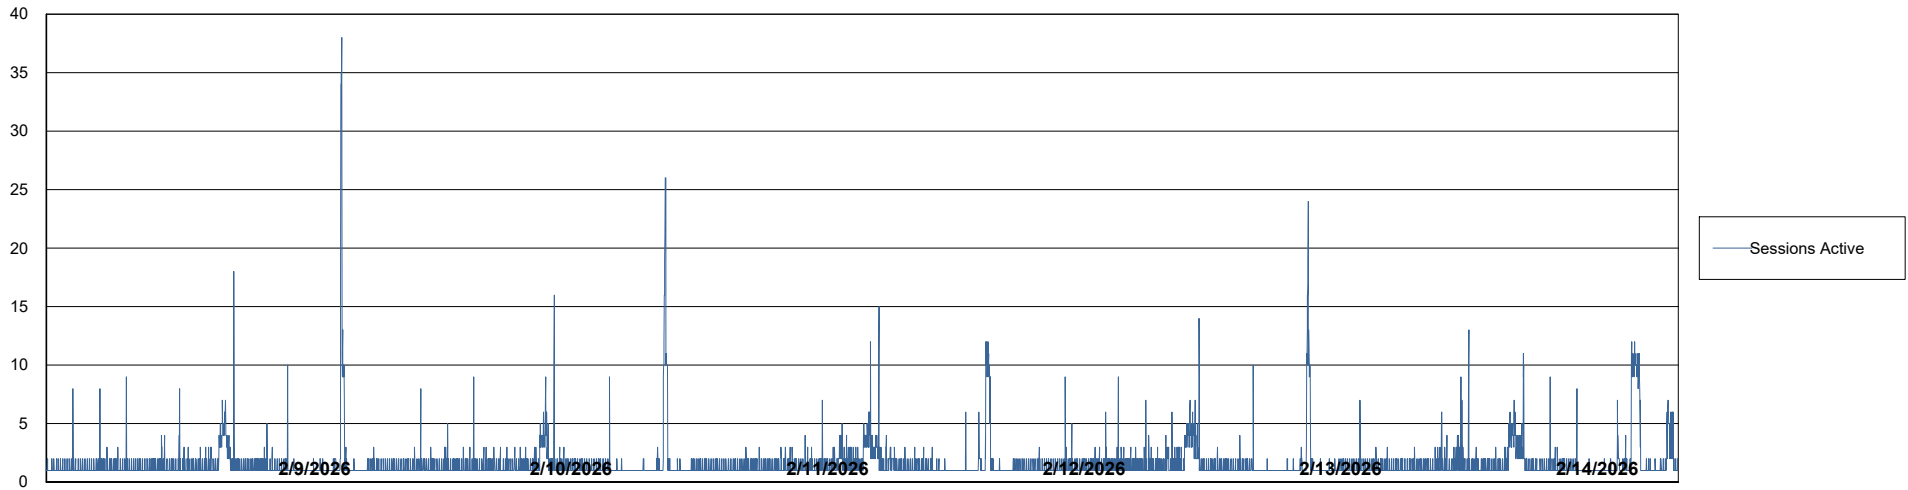

Weekly SLA Customer Report

Customer KBR OCI TOR Production
Database ID 200

Database Performance KBR-BI-TOR_PROD_ABS1

Weekly SLA Customer Report

Customer KBR OCI TOR Production
Database ID 200

Database Performance KBR-DBS1-TOR_PROD_ABS1