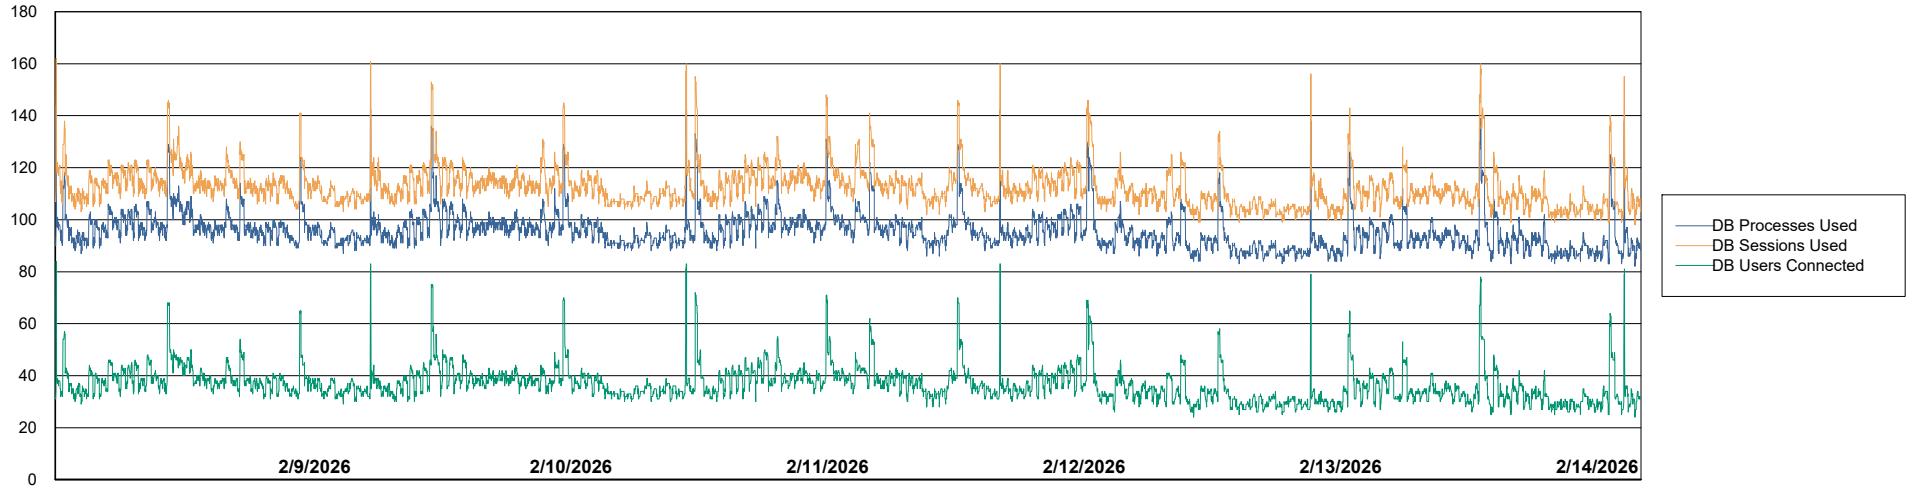

Database Performance KBR-BI-TOR_PROD_ABS1