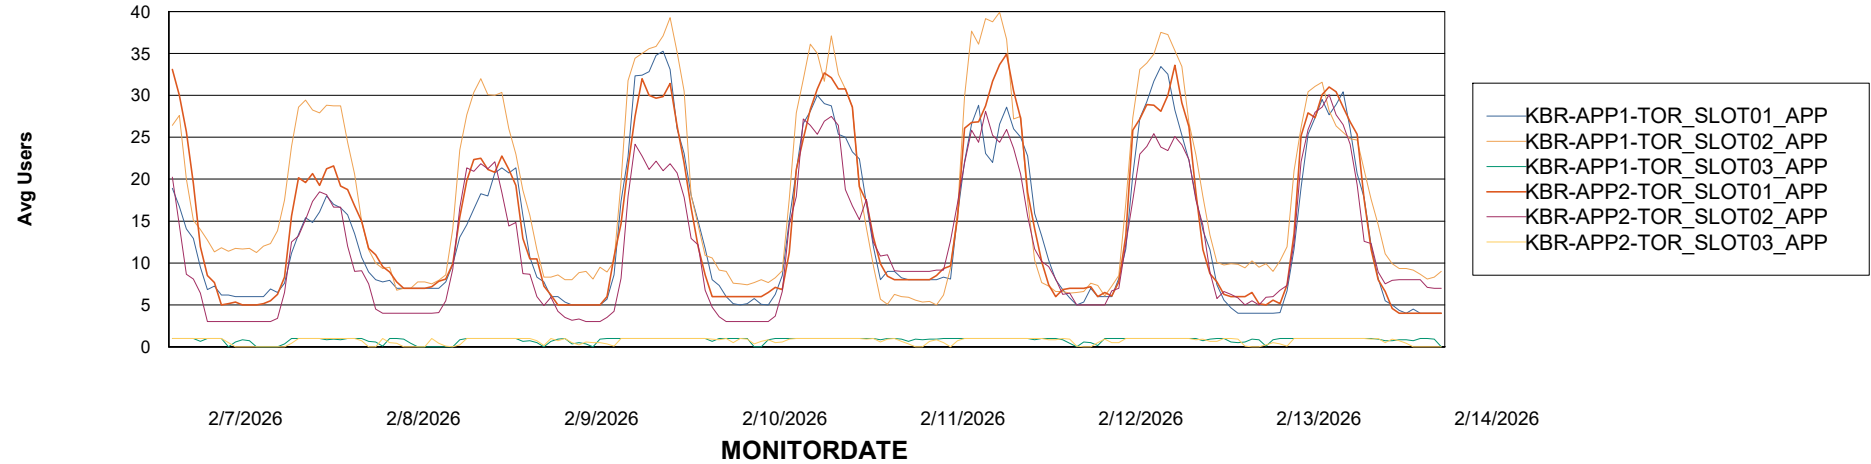

Avg users per day per ABS server