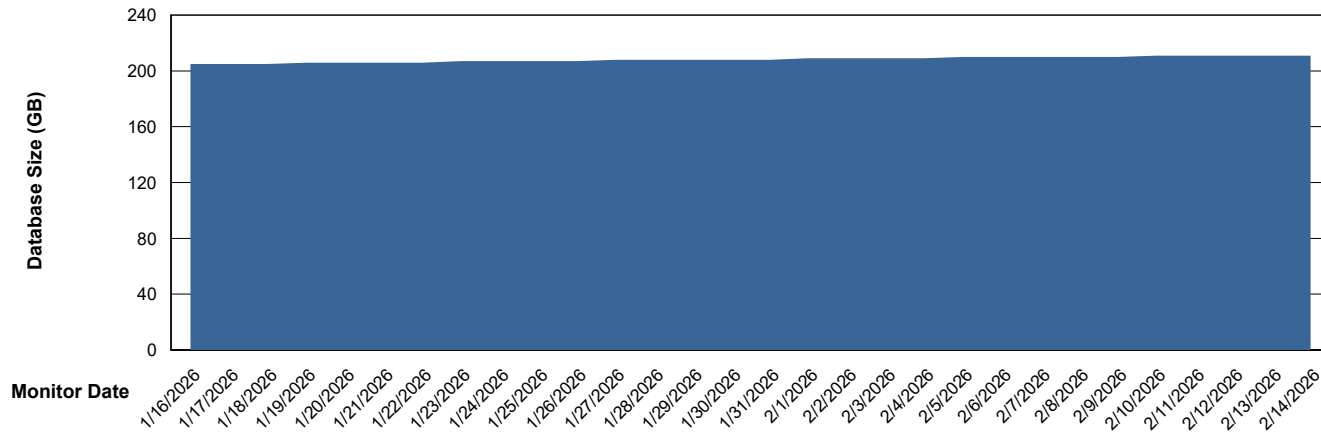

Customer KBR OCI TOR Production
Database ID 200

DATABASE SIZE KBR-BI-TOR_PROD_ABS1

Database growth over last month

DATABASE SIZE KBR-DBS1-TOR_PROD_ABS1

Database growth over last month

Weekly SLA Customer Report