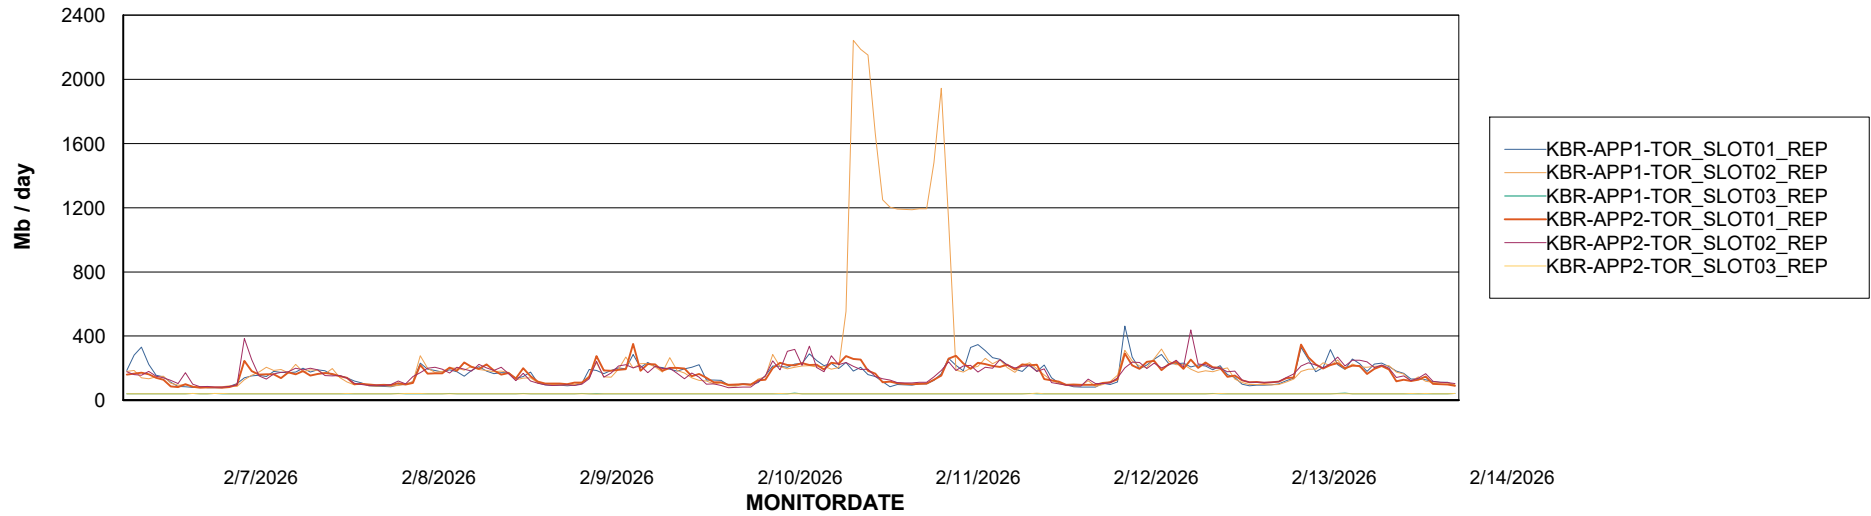

Avg memory used per ABS Server Service

Avg users per day per ABS server

Weekly SLA Customer Report

Customer KBR OCI TOR Production
Database ID 200

ABSSolute Application ReportServer Services

Avg memory used per ReportServer Service