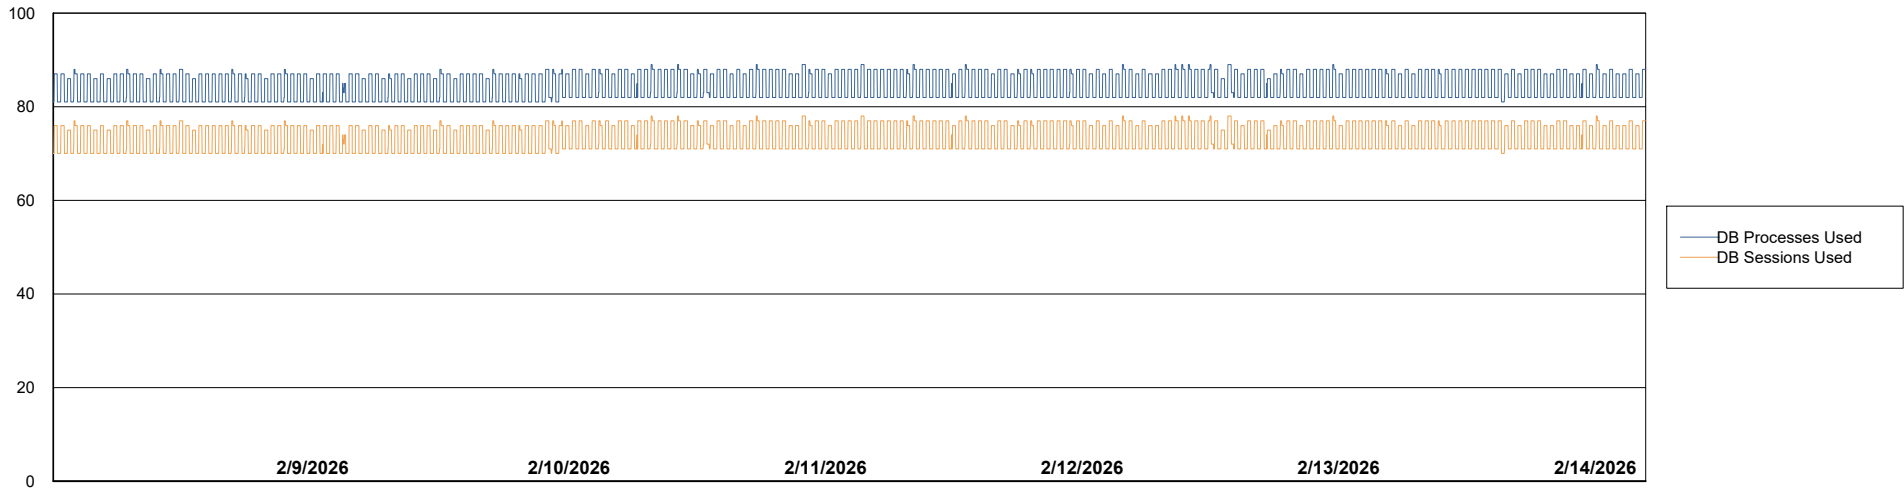

Database Performance KBR-DBS2-TOR_PROD_HSBABS1

DB Processes Max 0
DB Processes Max 1,000
DB Processes Max 4