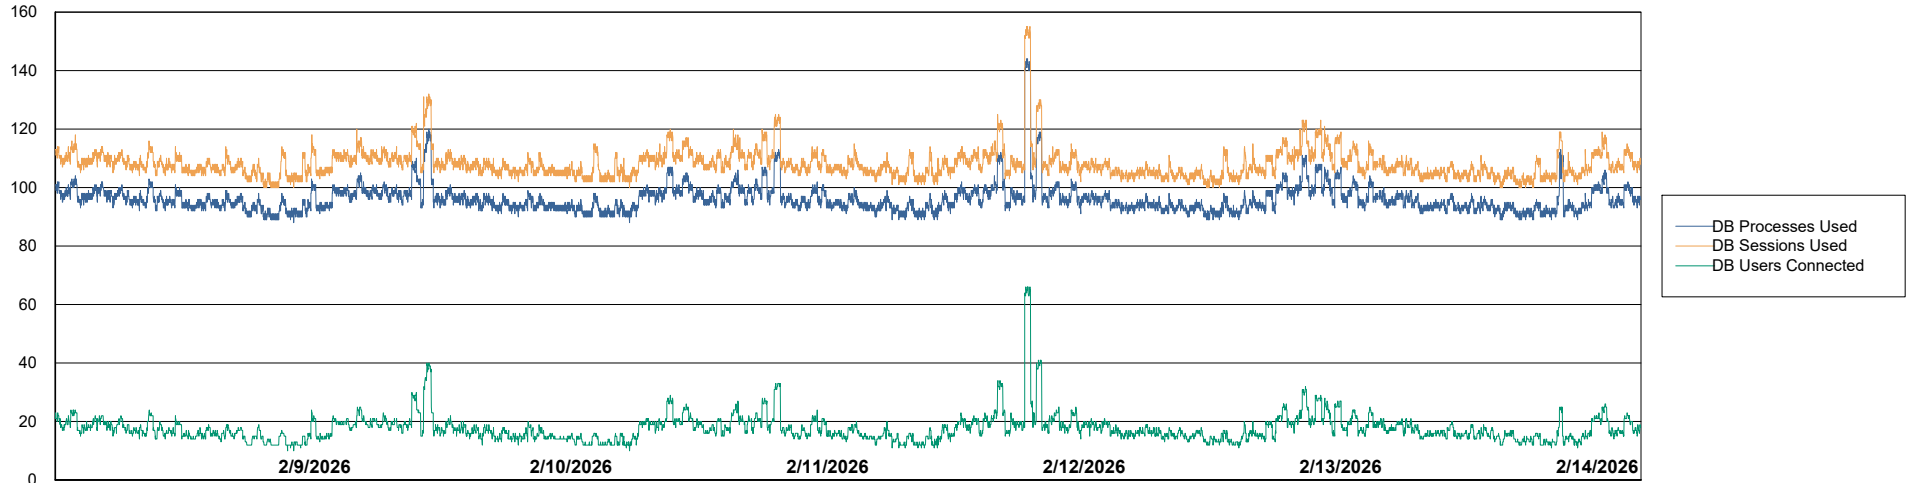

Database Performance JSG_PRD_BASHIR_DB_ABS1