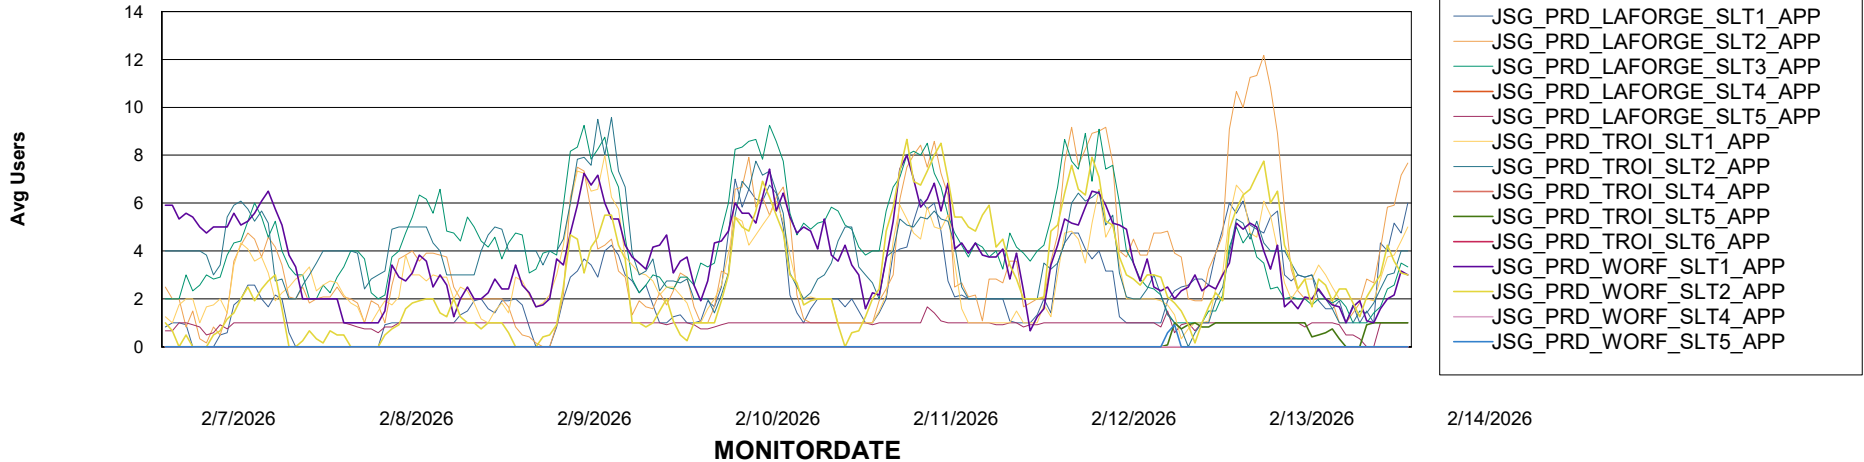

Avg users per day per ABS server