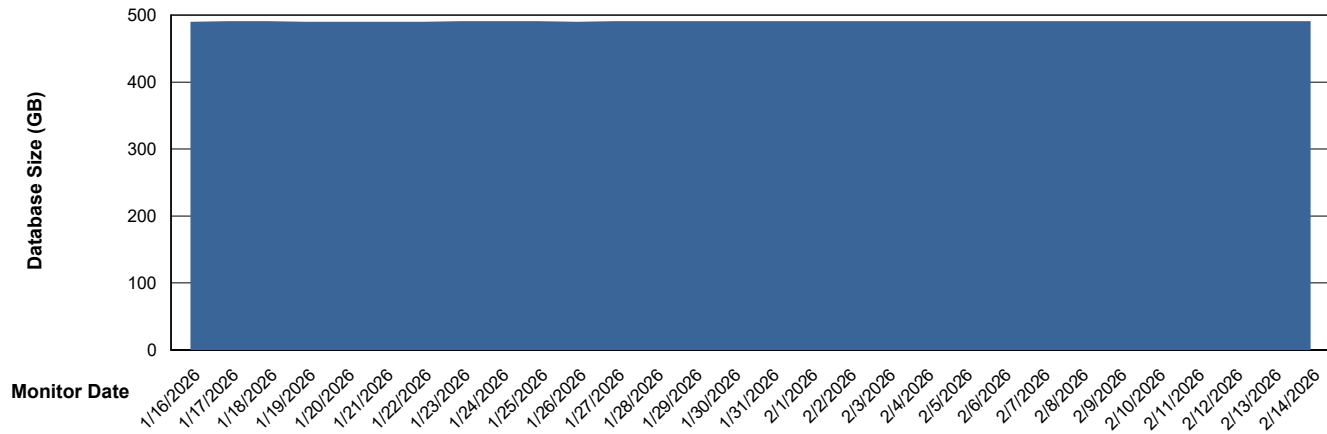

Database growth over last month