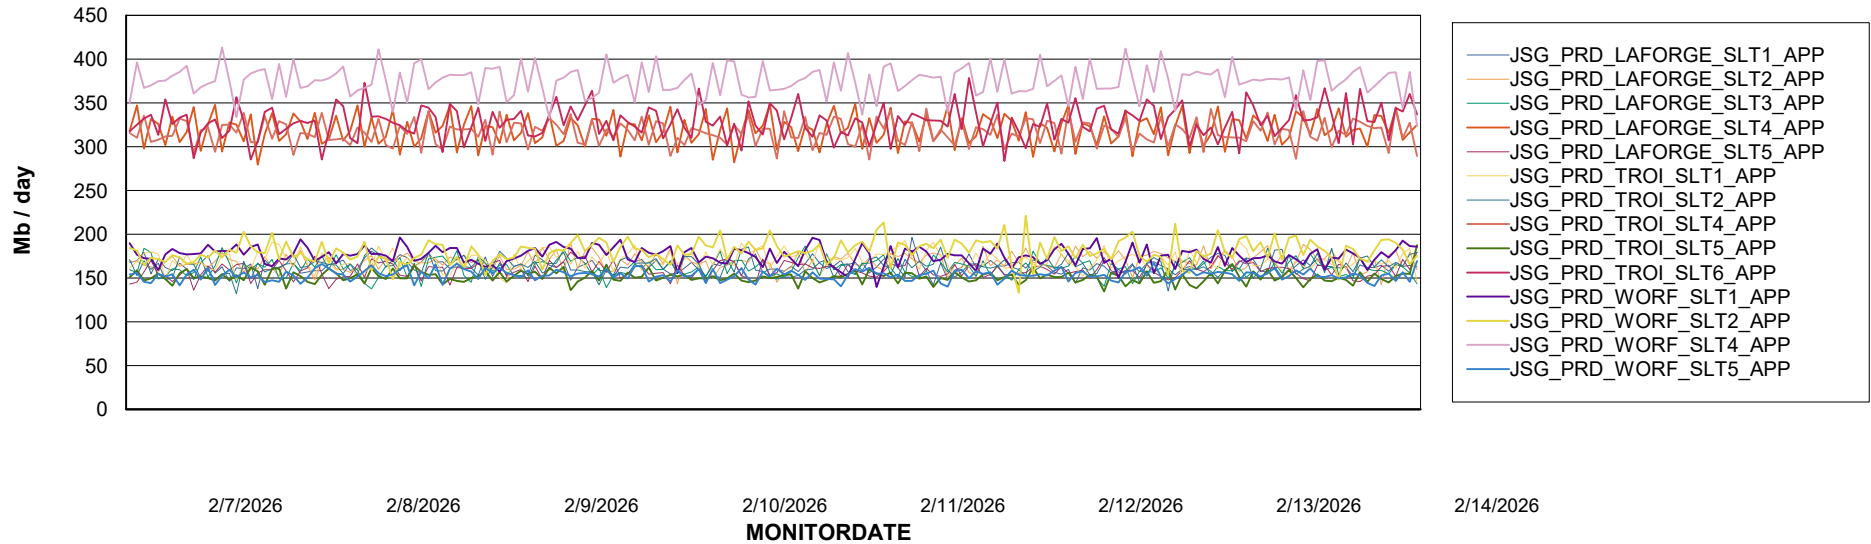

ABSSolute Application Server Services

Avg memory used per ABS Server Service