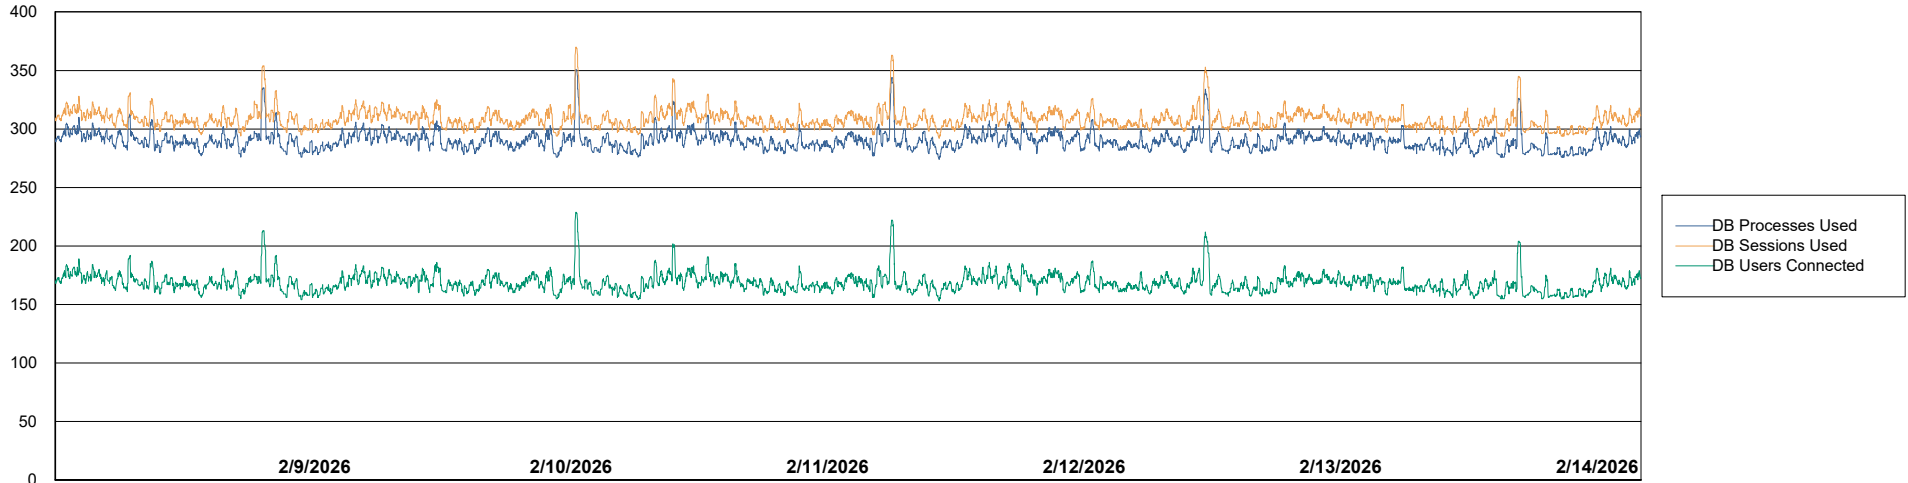

Database Performance JSG_PRD_RIKER_DB_HSBABS1