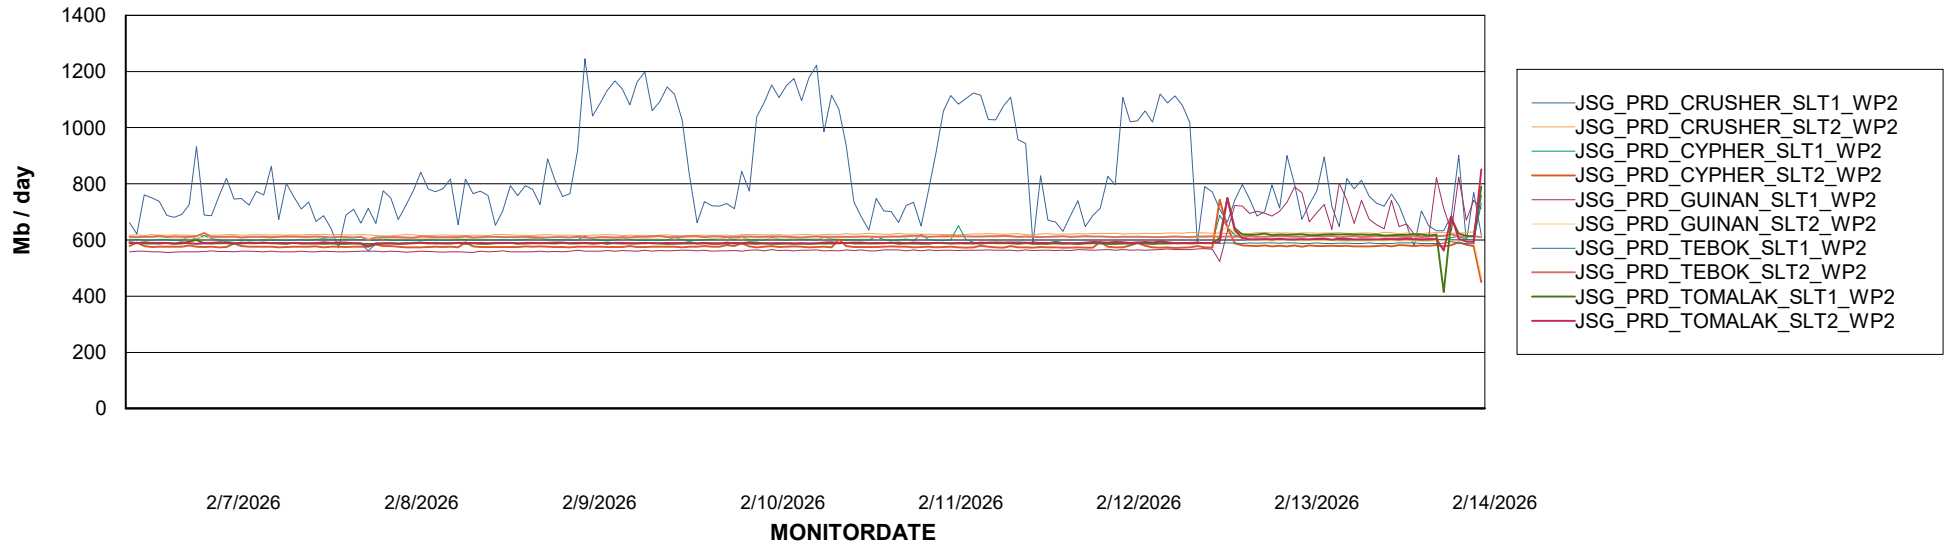

ABSSolute Web Component Services

Avg memory used per ABS Web component