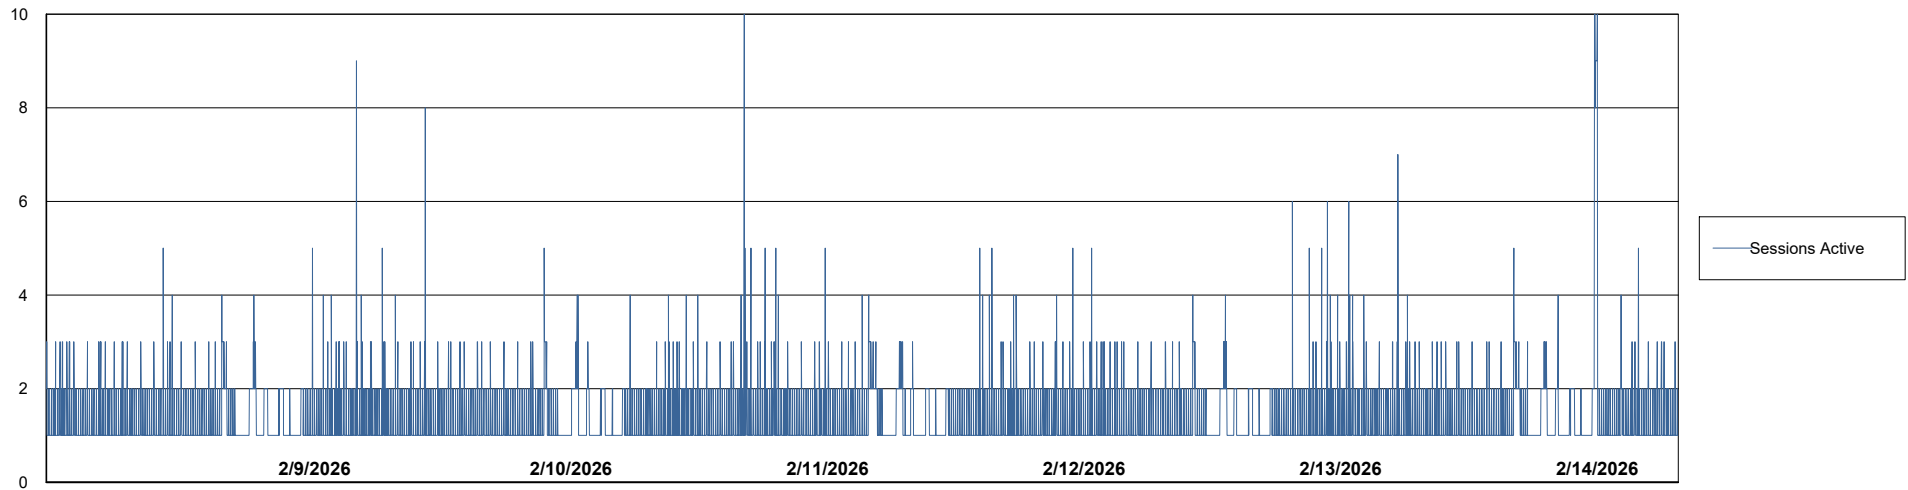

Database Performance JSG_PRD_BASHIR_DB_ABS1