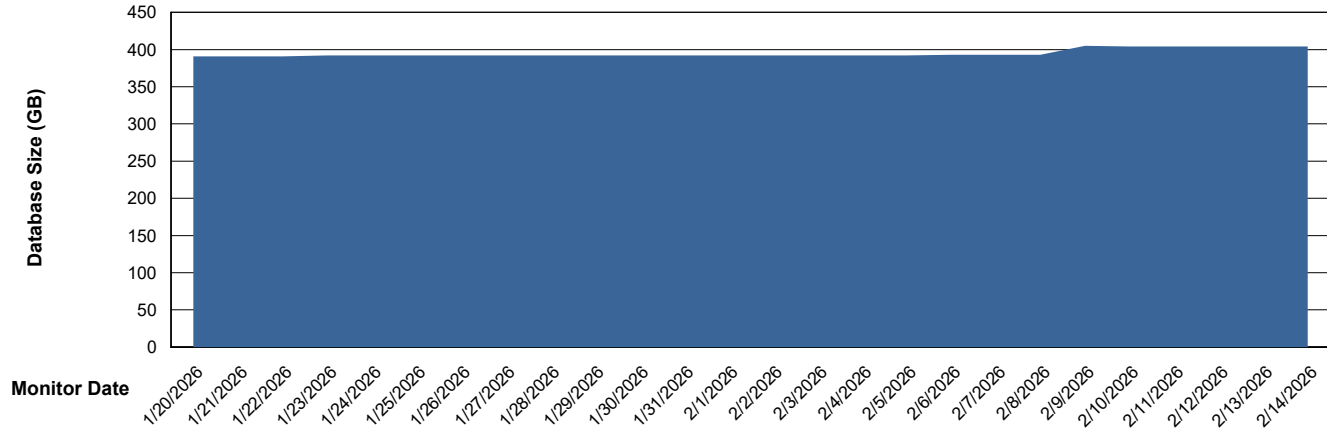

Database growth over last month