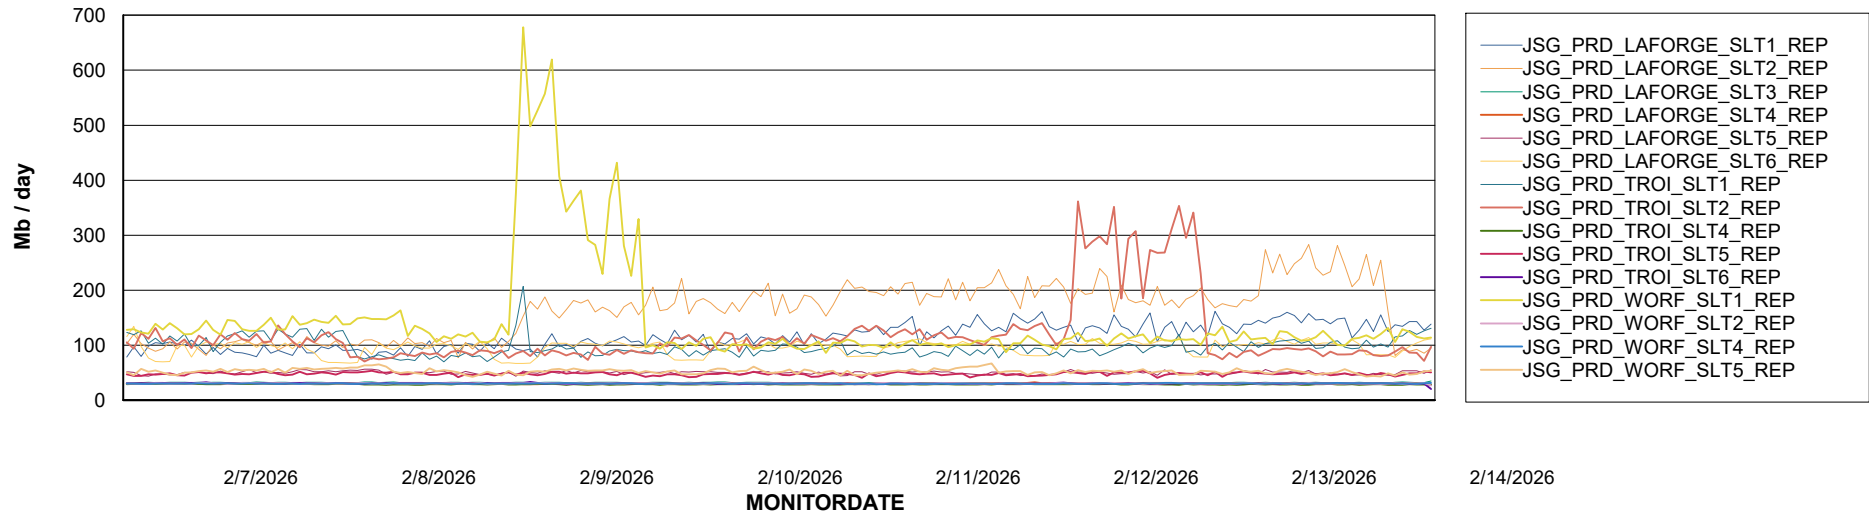

ABSSolute Application ReportServer Services

Avg memory used per ReportServer Service