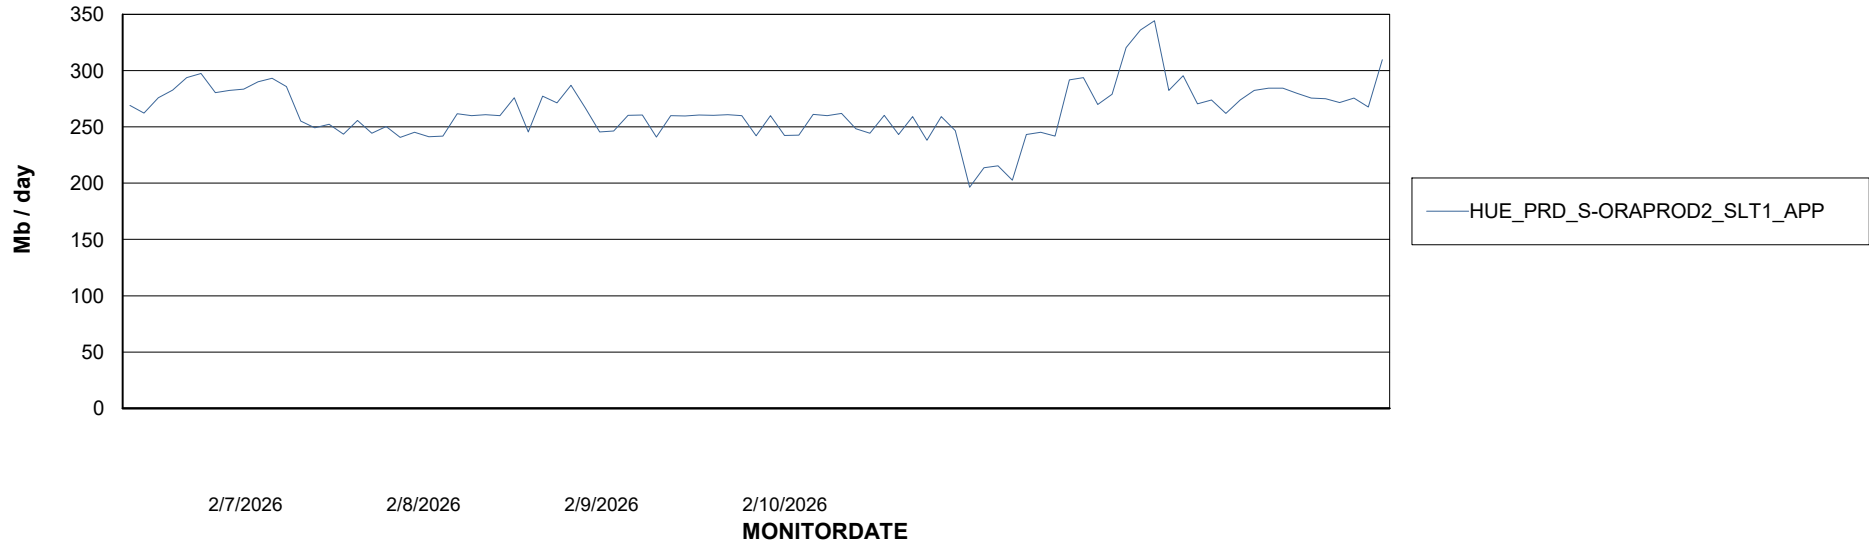

ABSSolute Application Server Services

Avg memory used per ABS Server Service