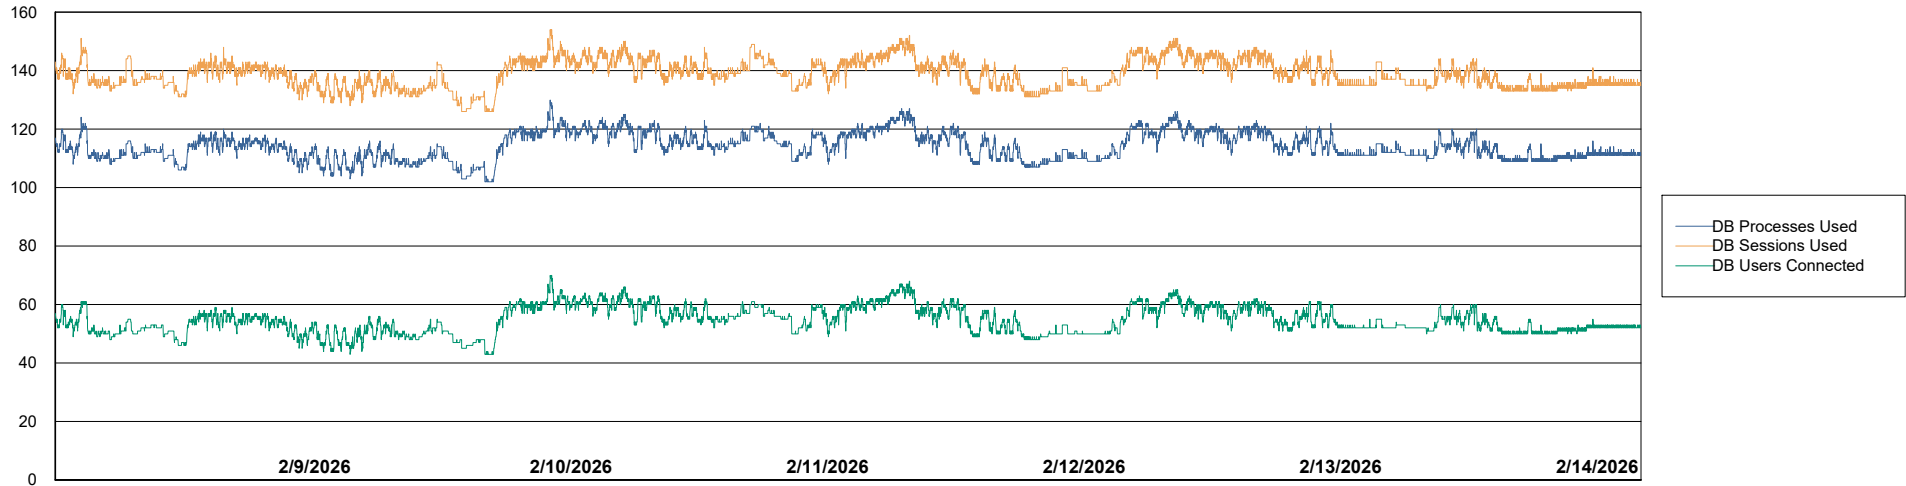

Database Performance GLG_PRD_GLGSPABSAIO01_ABS1