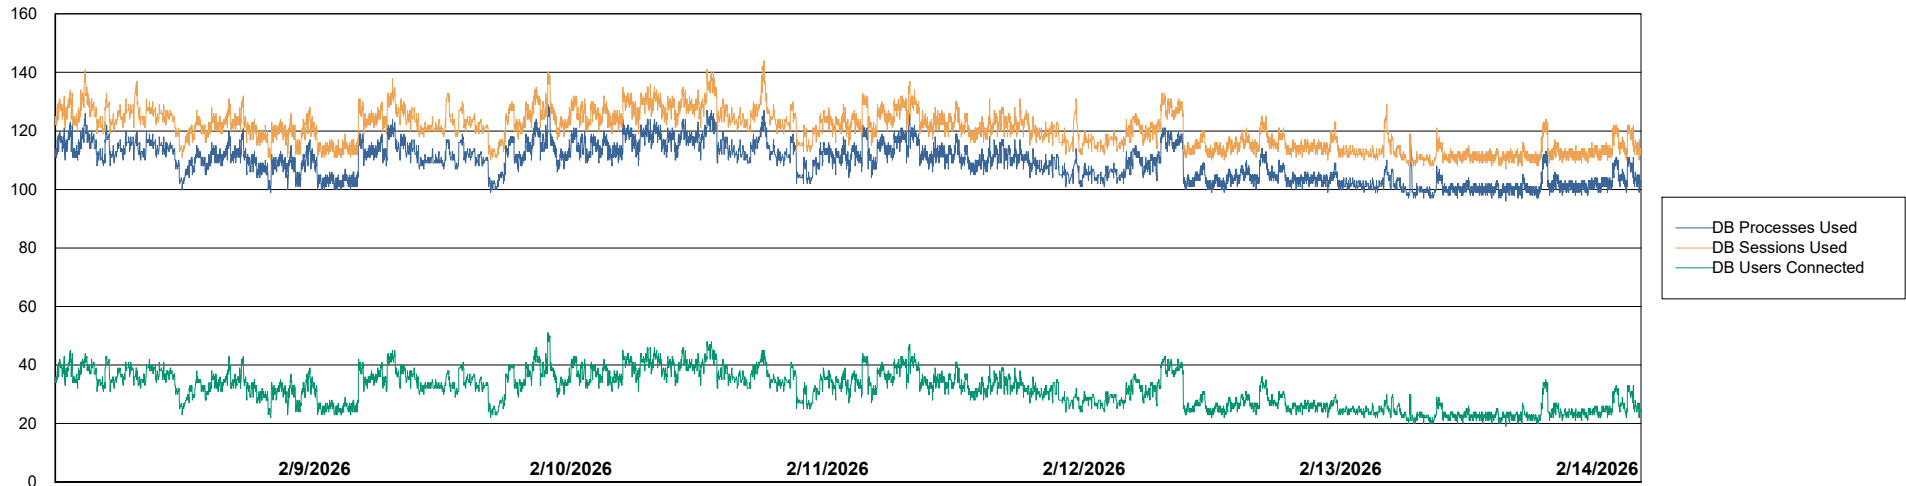

Weekly SLA Customer Report

Customer GLG_Production
Database ID 221

Database Performance GLG_PRD_GLGSPABSAIO01_ABS1

Weekly SLA Customer Report

Customer GLG_Production
Database ID 221

Database Performance GLG_PRD_GLGSPABSBI2_ABS1