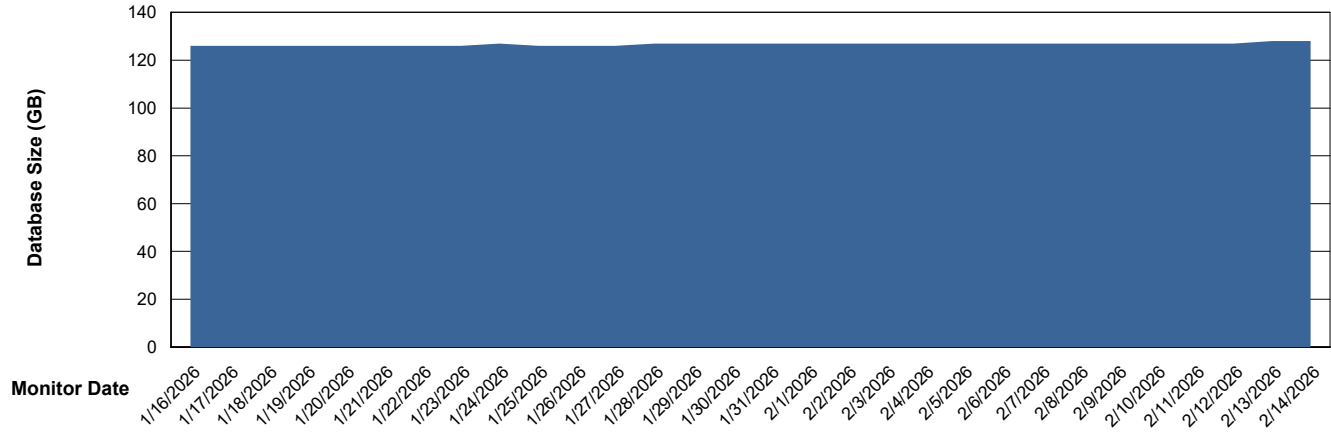

Weekly SLA Customer Report

Customer GLG_Production
Database ID 221

Database Performance GLG_PRD_GLGSSABSAIO01_HSBABS1

DB Processes Max 1,000

Weekly SLA Customer Report

Customer GLG_Production
Database ID 221

DATABASE SIZE GLG_PRD_GLGSPABSAIO01_ABS1

Database growth over last month

DATABASE SIZE GLG_PRD_GLGSPABSBI2_ABS1

Database growth over last month

Weekly SLA Customer Report

Customer GLG_Production
 Database ID 221