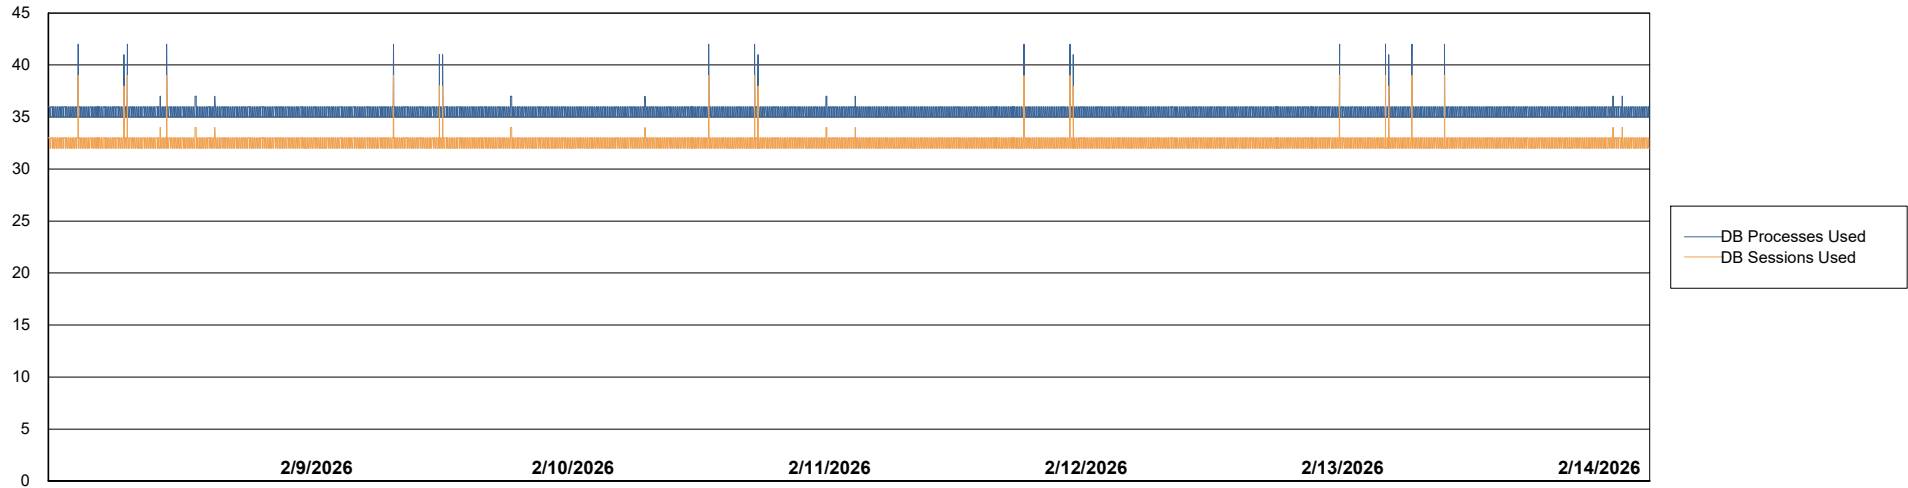

Weekly SLA Customer Report

Customer GLG_Production
Database ID 221

Database Performance GLG_PRD_GLGSPABSAIO01_ABS1

Weekly SLA Customer Report

Customer GLG_Production
Database ID 221

Database Performance GLG_PRD_GLGSPABSBI2_ABS1

Weekly SLA Customer Report

Customer GLG_Production
Database ID 221

Database Performance GLG_PRD_GLGSSABSAIO01_HSBABS1

DB Processes Max 1,000

Weekly SLA Customer Report

Customer GLG_Production
Database ID 221