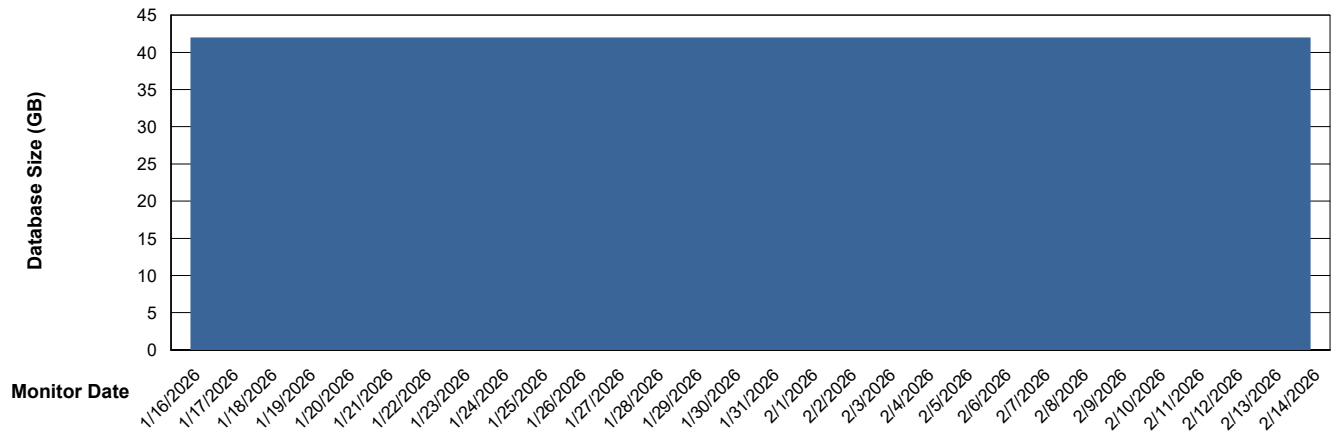

Database growth over last month