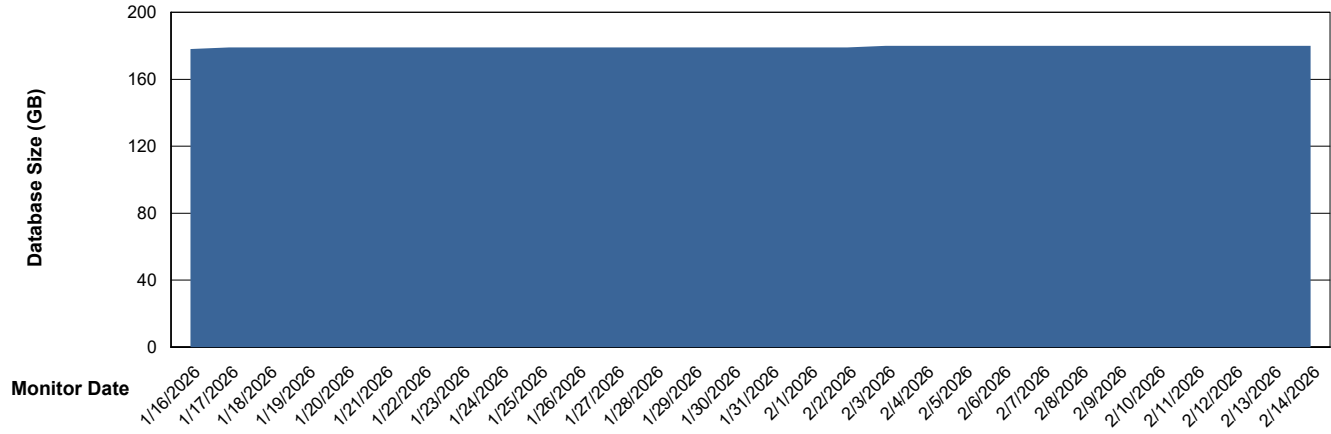

Database growth over last month