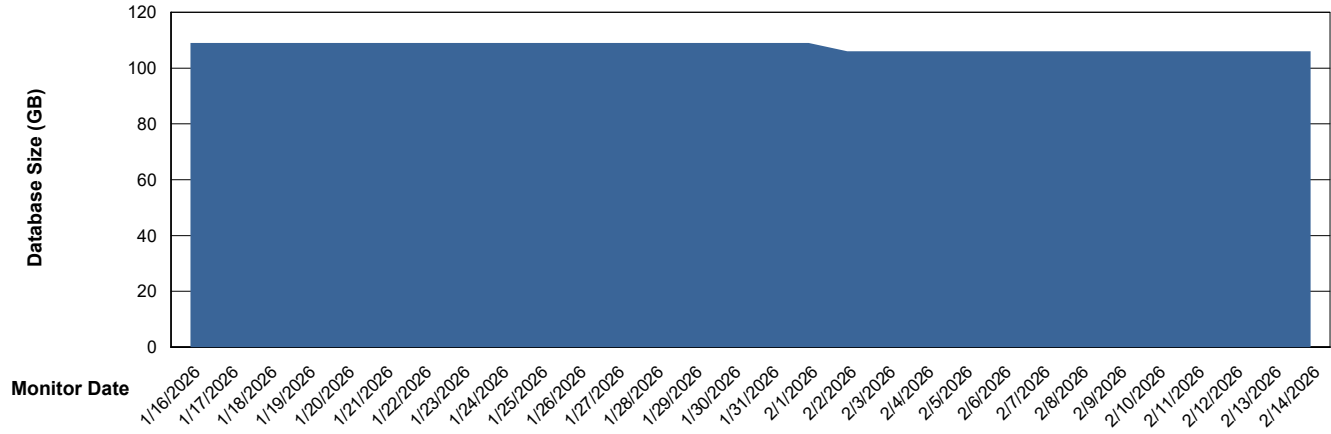

DB Processes Max 1,000
DB Sessions Max 0

Weekly SLA Customer Report

Customer ELJ Production
Database ID 72

Database Performance ELJ_PRD_FRASEQXPRDDB03_ABS1

Weekly SLA Customer Report

Customer ELJ Production
Database ID 72

DATABASE SIZE ELJ_PRD_FRASEQXPRDDB01_ABS1

Database growth over last month

DATABASE SIZE ELJ_PRD_FRASEQXPRDDB03_ABS1

Database growth over last month

Weekly SLA Customer Report

Customer ELJ Production
 Database ID 72