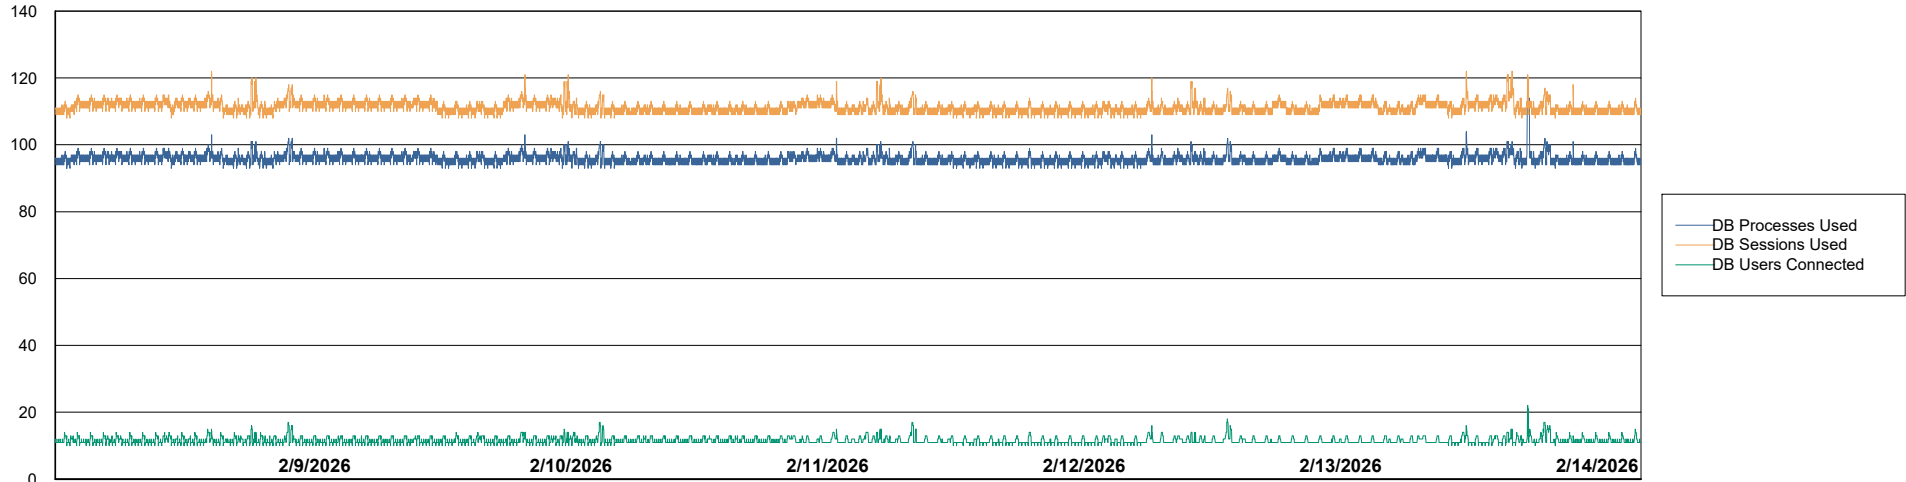

DB Processes Max 1,000
DB Sessions Max 0

Weekly SLA Customer Report

Customer ELJ Production
Database ID 72

Database Performance ELJ_PRD_FRASEQXPRDDB03_ABS1

Weekly SLA Customer Report

Customer ELJ Production
Database ID 72