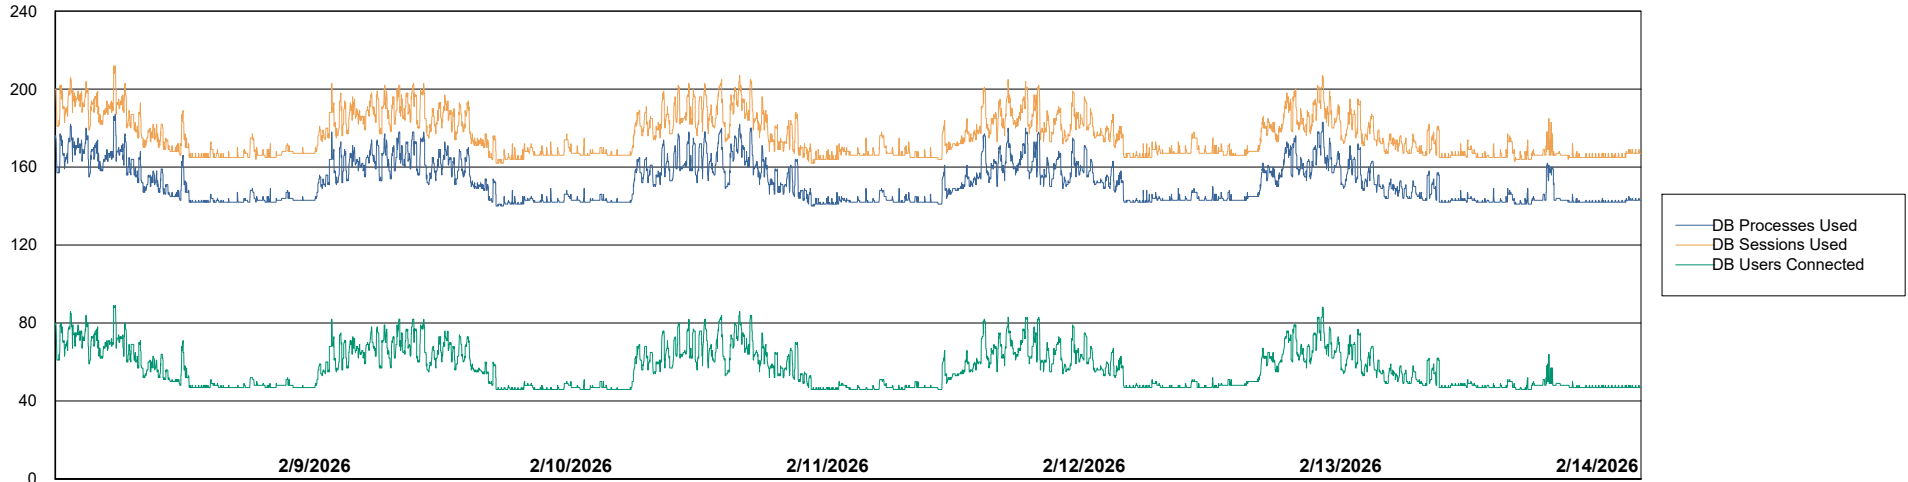

Database Performance ELJ_PRD_FRASEQXPRDDB01_ABS1