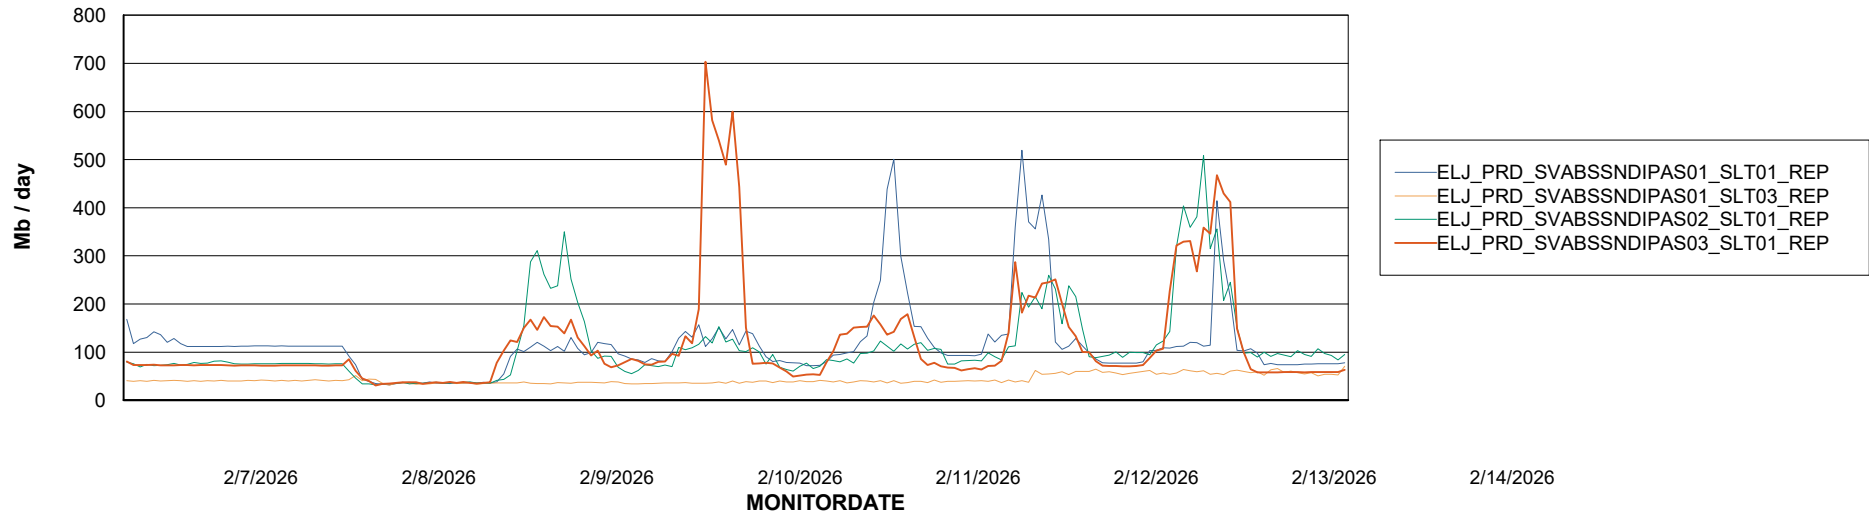

Avg memory used per ABS Server Service

Avg users per day per ABS server

Weekly SLA Customer Report

Customer ELJ Production
Database ID 72

ABSSolute Application ReportServer Services

Avg memory used per ReportServer Service