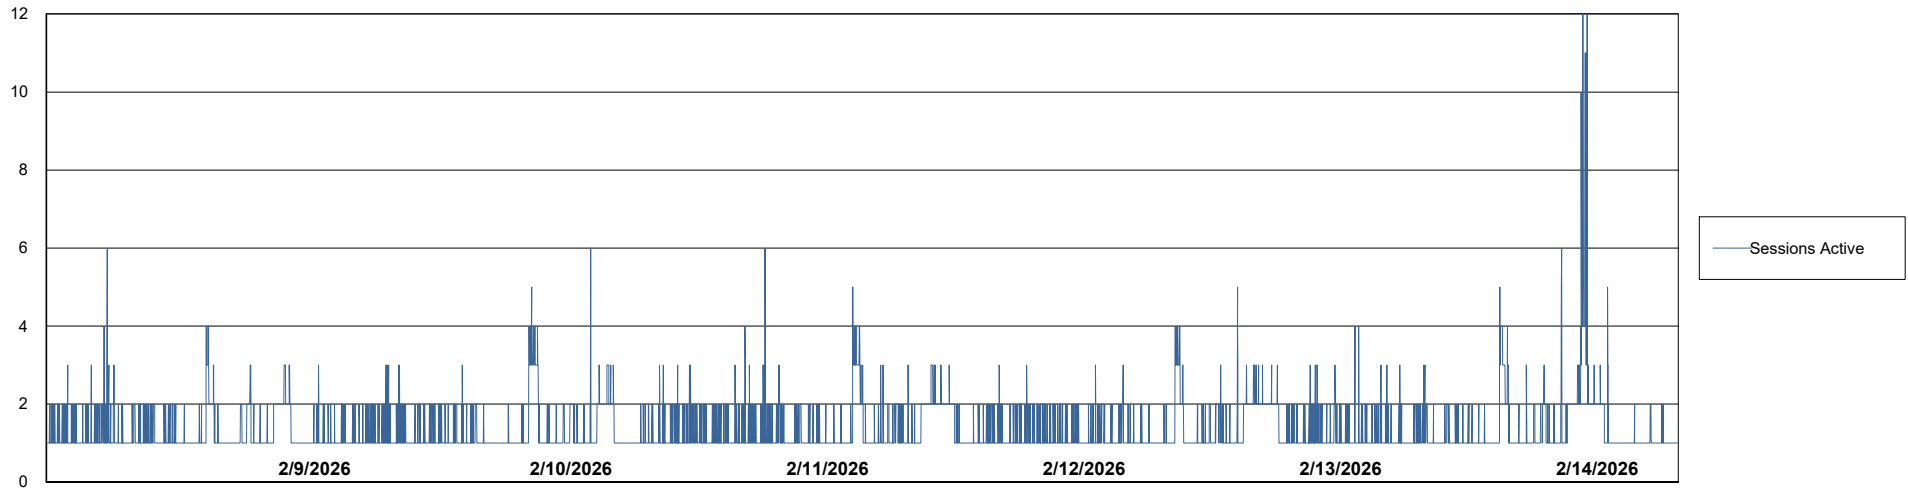

Database Performance ELJ_PRD_FRASEQXPRDDB01_ABS1