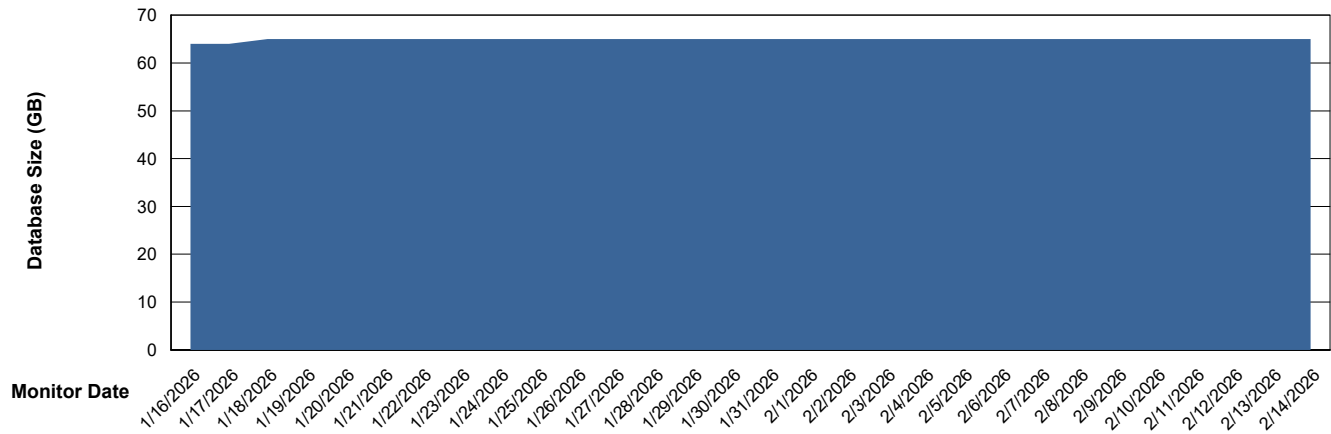

DB Processes Max 1,000
DB Sessions Max 0

Weekly SLA Customer Report

Customer ELJ Production
Database ID 72

Database Performance ELJ_PRD_FRASEQXPRDDB03_ABS1

Weekly SLA Customer Report

Customer ELJ Production
Database ID 72

DATABASE SIZE ELJ_PRD_FRASEQXPRDDB01_ABS1

Database growth over last month

DATABASE SIZE ELJ_PRD_FRASEQXPRDDB03_ABS1

Database growth over last month

Weekly SLA Customer Report

Customer ELJ Production
 Database ID 72