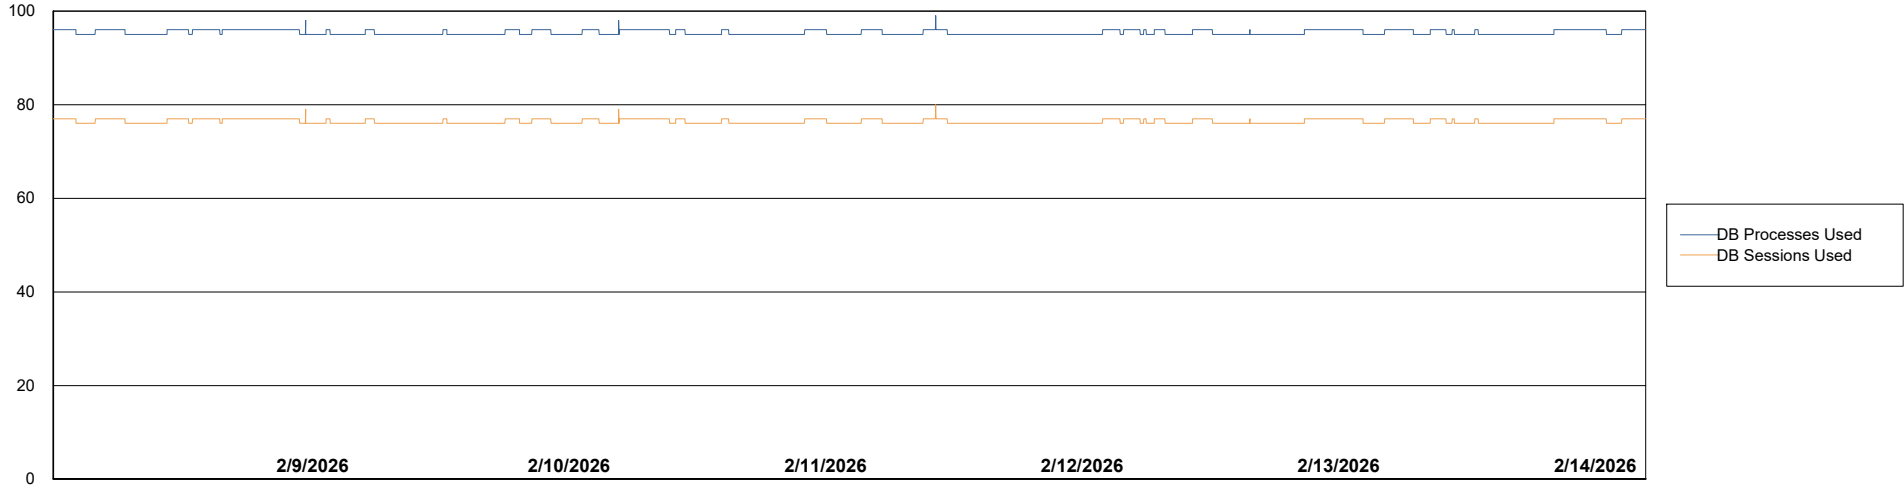

Database Performance ELJ_PRD_FRASEQXPRDDB02_HSBABS1

DB Processes Max 1,000
DB Sessions Max 0