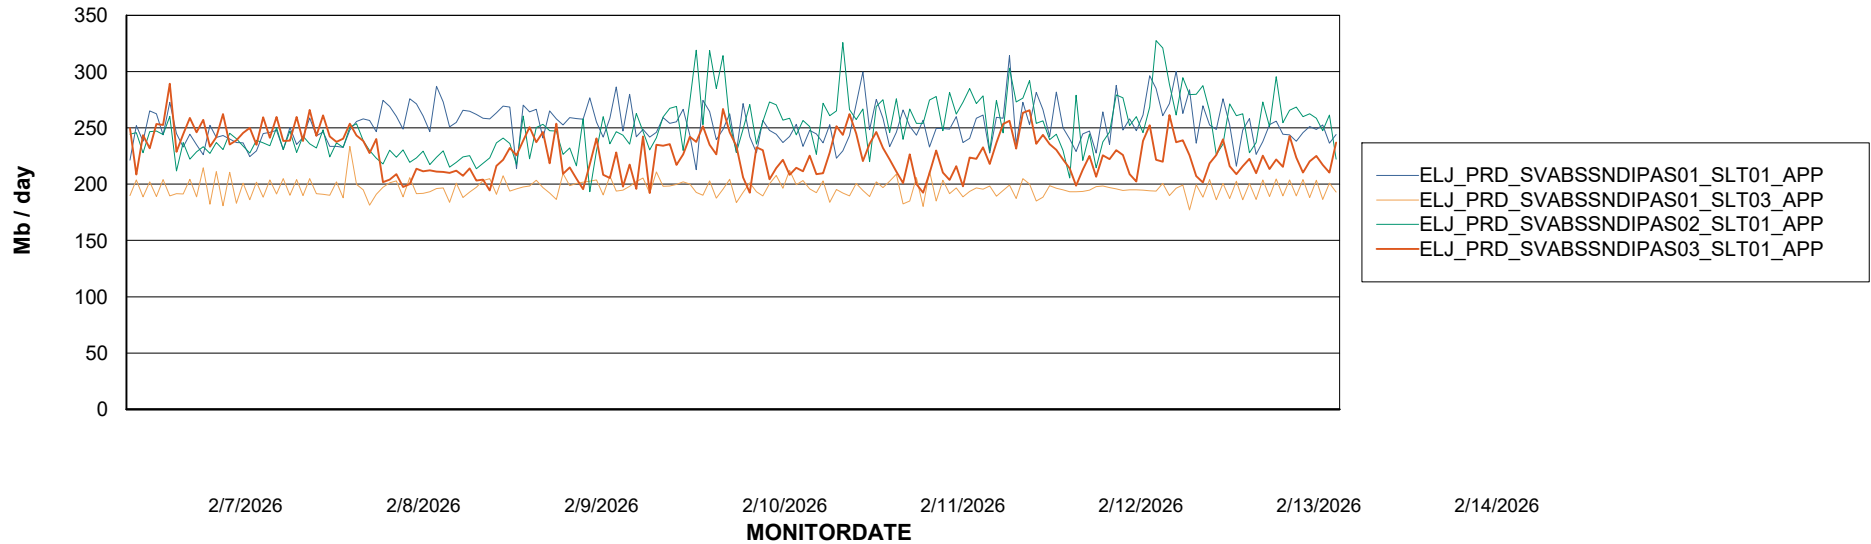

ABSSolute Application Server Services

Avg memory used per ABS Server Service