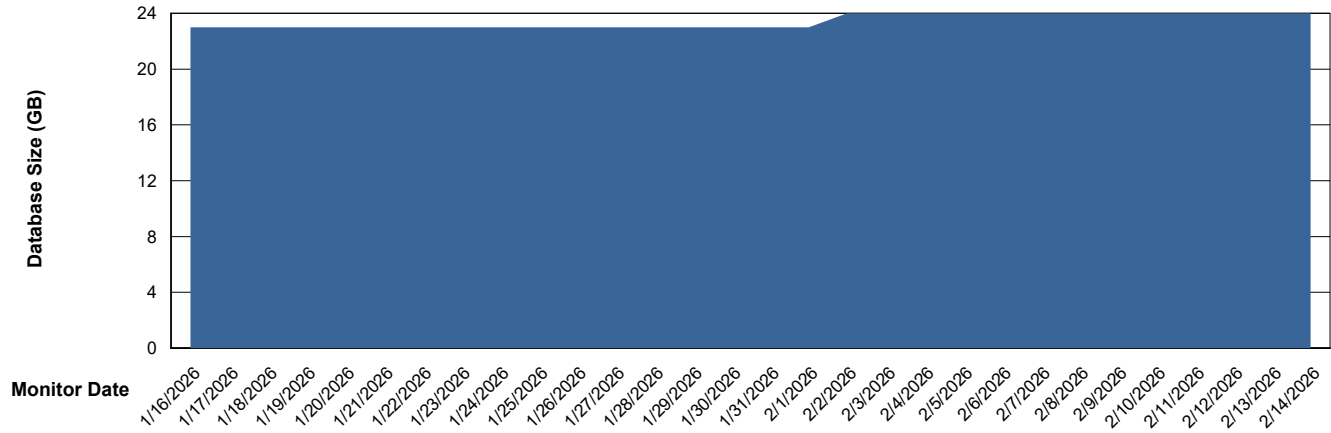

DATABASE SIZE ECT-BI-TOR_ABS1

Database growth over last month