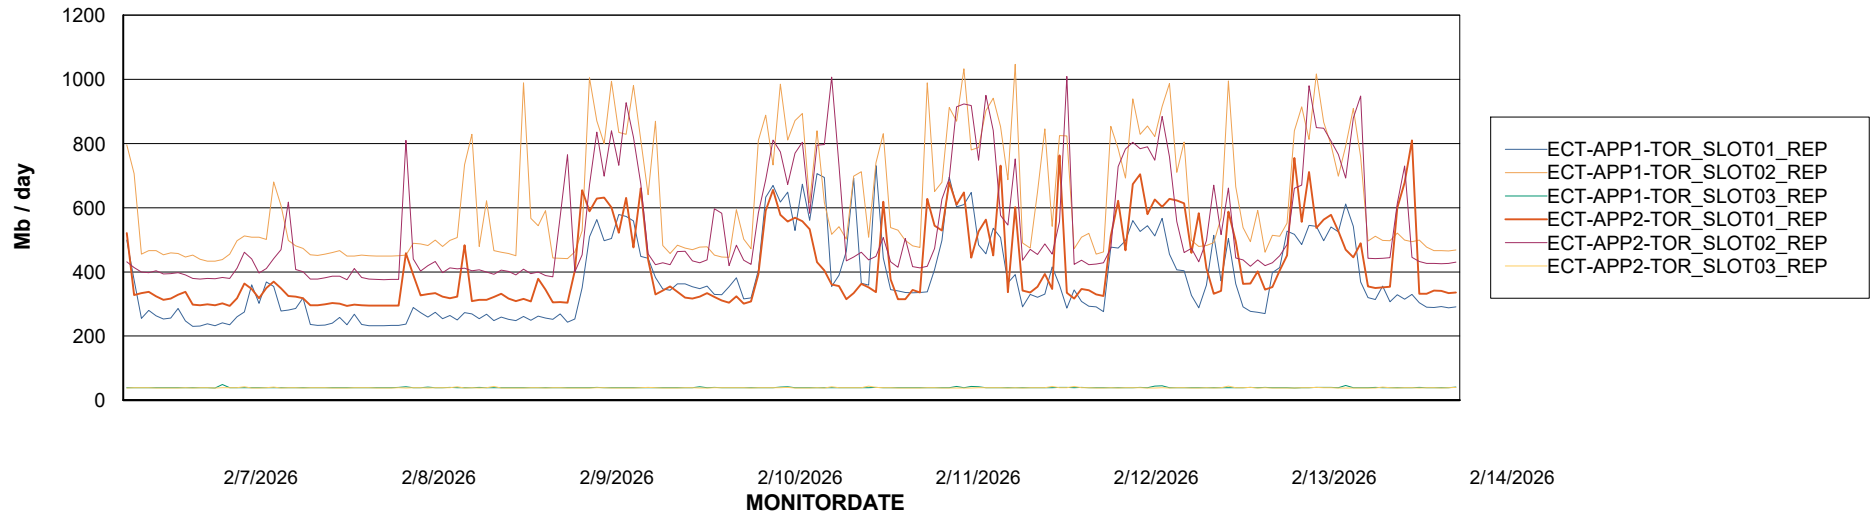

Avg memory used per ABS Server Service

Avg users per day per ABS server

Weekly SLA Customer Report

Customer ECT OCI TOR Production
Database ID 219

ABSSolute Application ReportServer Services

Avg memory used per ReportServer Service