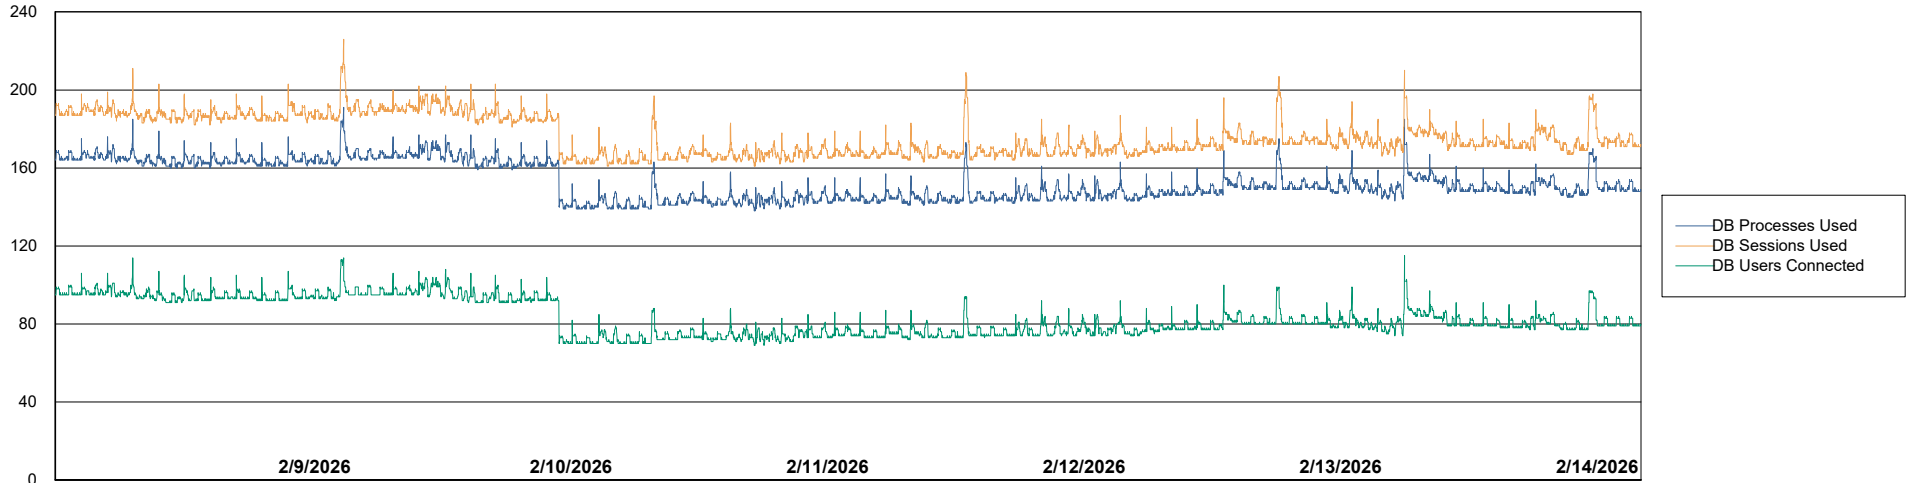

Weekly SLA Customer Report

Customer ECT OCI TOR Production
Database ID 219

Database Performance ECT-BI-TOR_ABS1

Weekly SLA Customer Report

Customer ECT OCI TOR Production
Database ID 219

Database Performance ECT-DBS1-TOR_PROD_ABS1