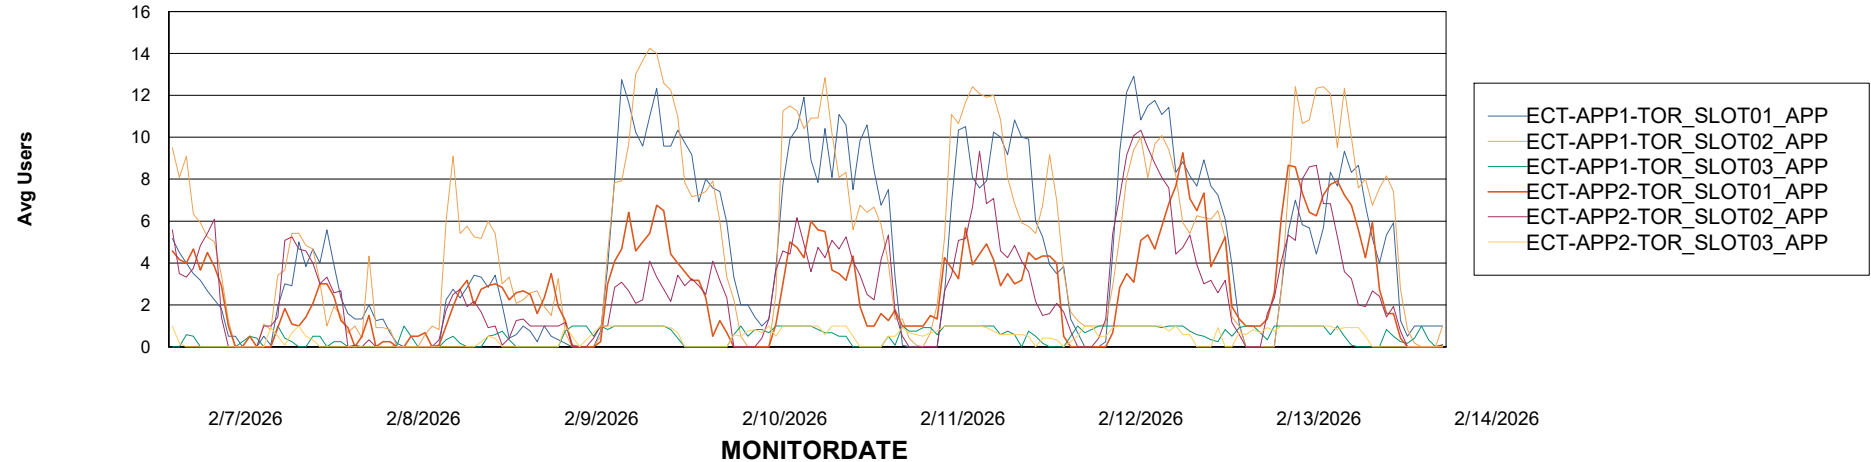

Avg users per day per ABS server