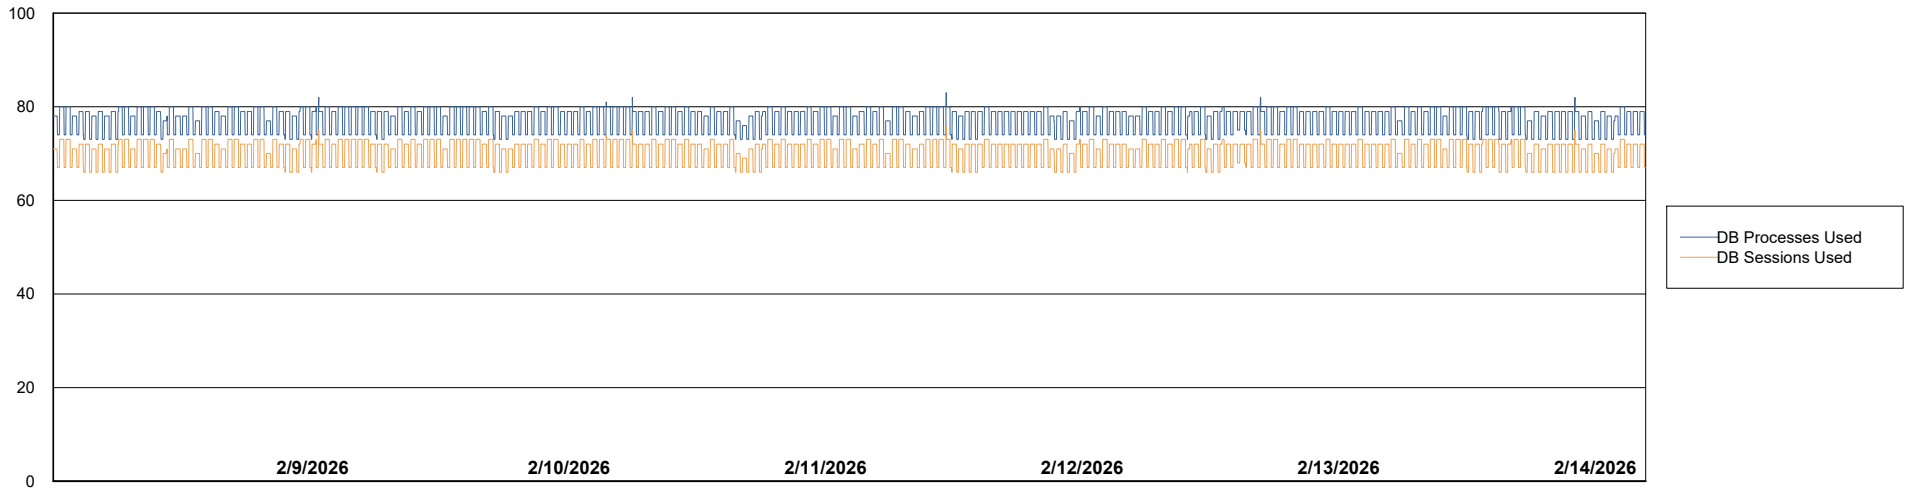

Database Performance ECT-DBS2-TOR_PROD_HSBABS1

DB Processes Max 0
DB Processes Max 1,000
DB Processes Max 4