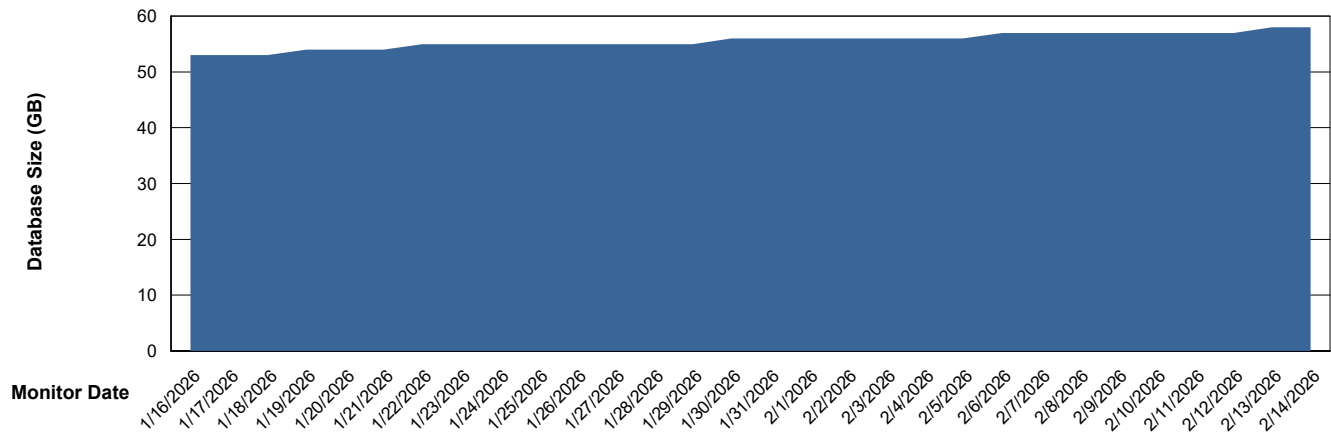

Customer ECT OCI TOR Production
Database ID 219

DATABASE SIZE ECT-BI-TOR_ABS1

Database growth over last month

DATABASE SIZE ECT-DBS1-TOR_PROD_ABS1

Database growth over last month

Weekly SLA Customer Report