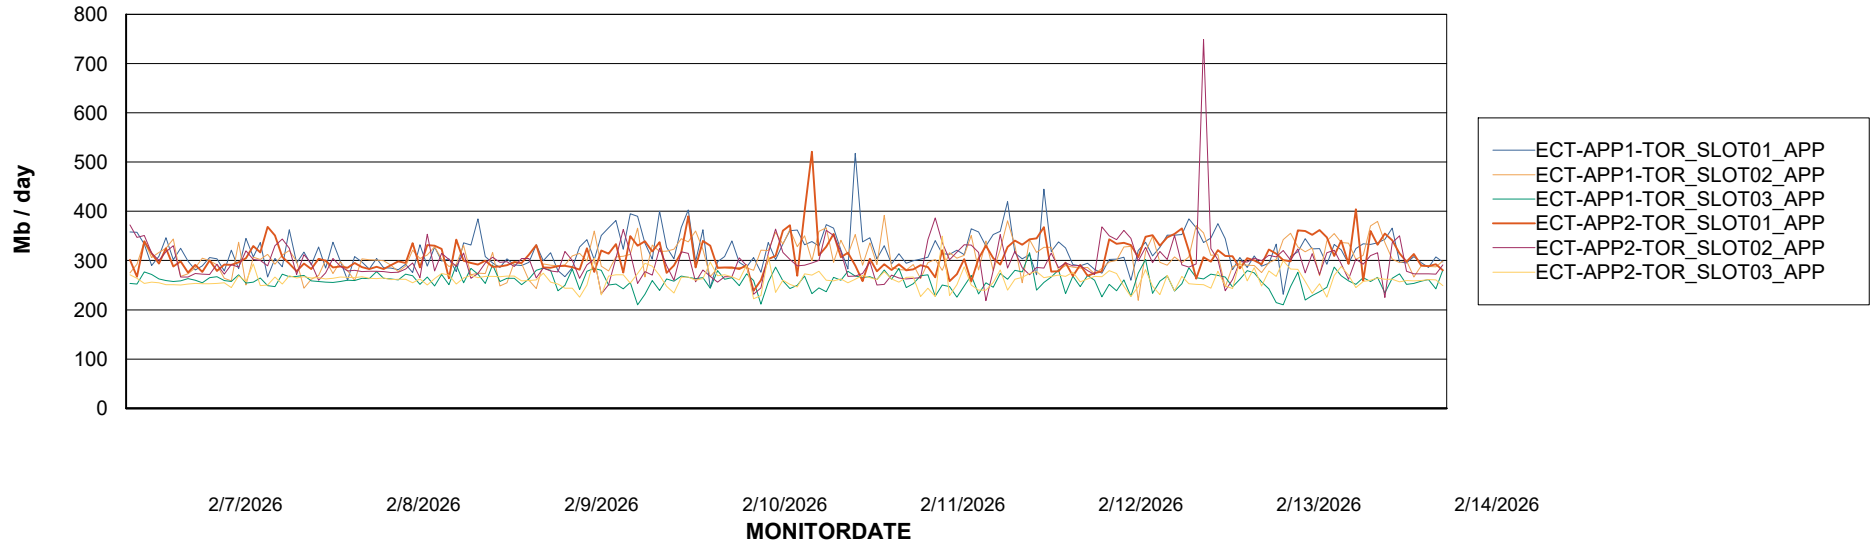

ABSSolute Application Server Services

Avg memory used per ABS Server Service