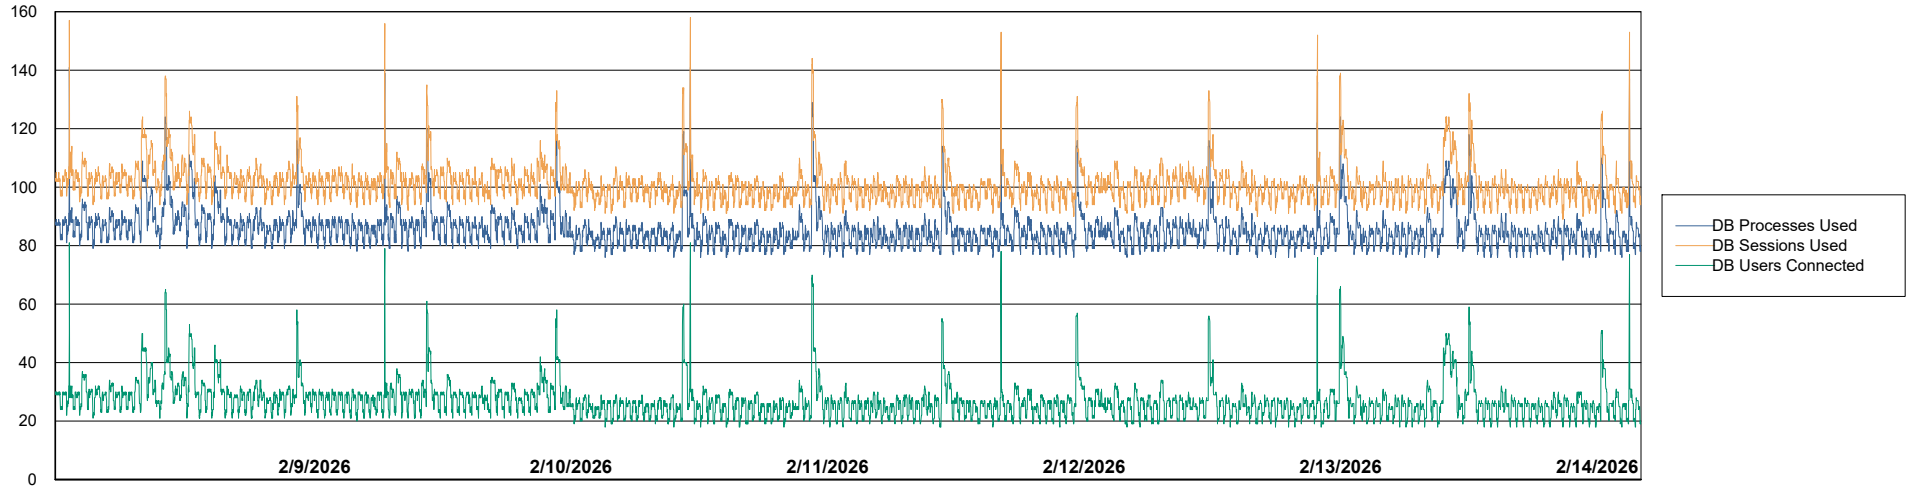

Database Performance ECT-BI-TOR_ABS1