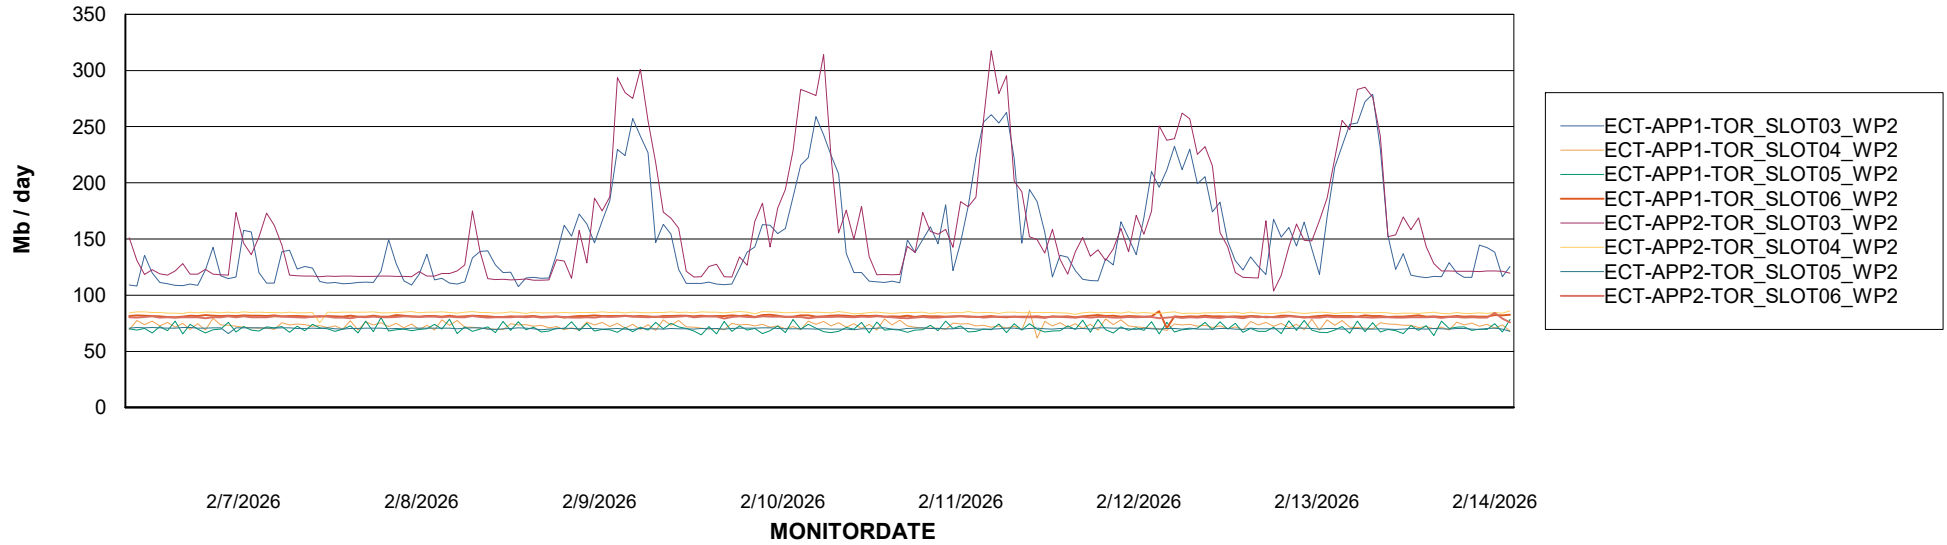

ABSSolute Web Component Services

Avg memory used per ABS Web component