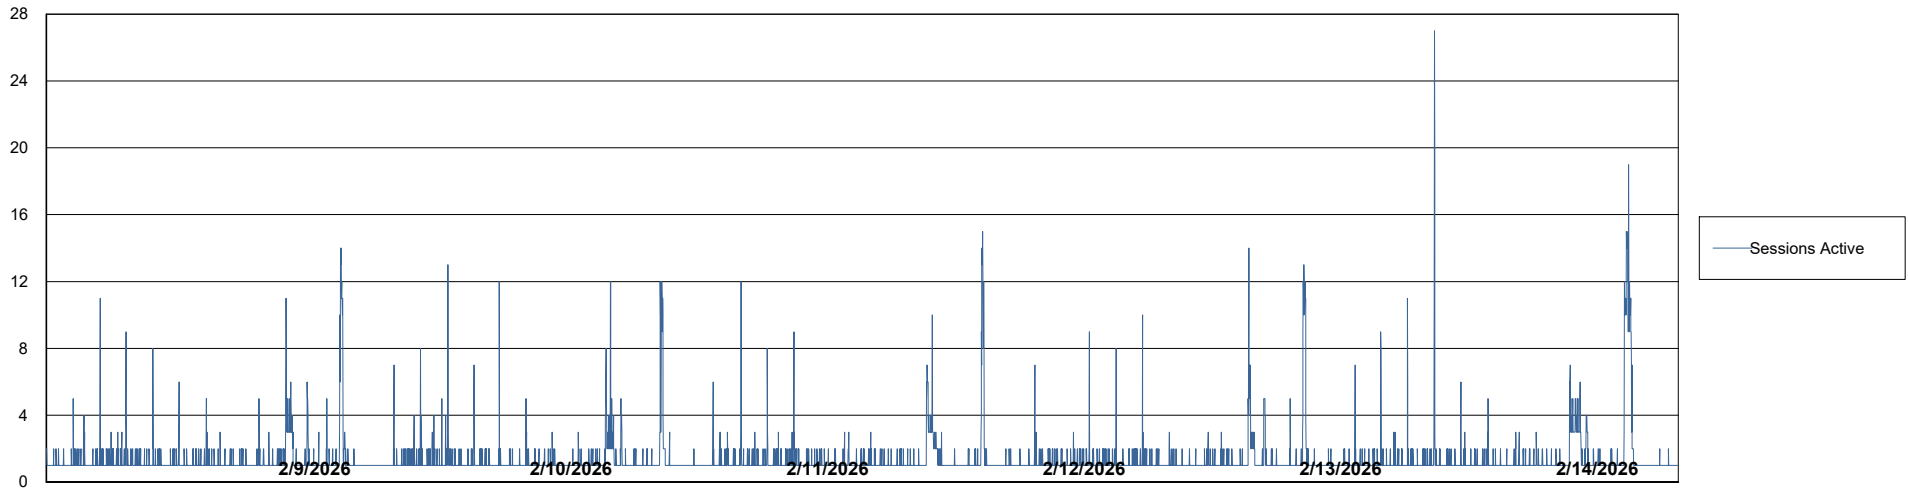

Weekly SLA Customer Report

Customer ECT OCI TOR Production
Database ID 219

Database Performance ECT-BI-TOR_ABS1

Weekly SLA Customer Report

Customer ECT OCI TOR Production
Database ID 219

Database Performance ECT-DBS1-TOR_PROD_ABS1