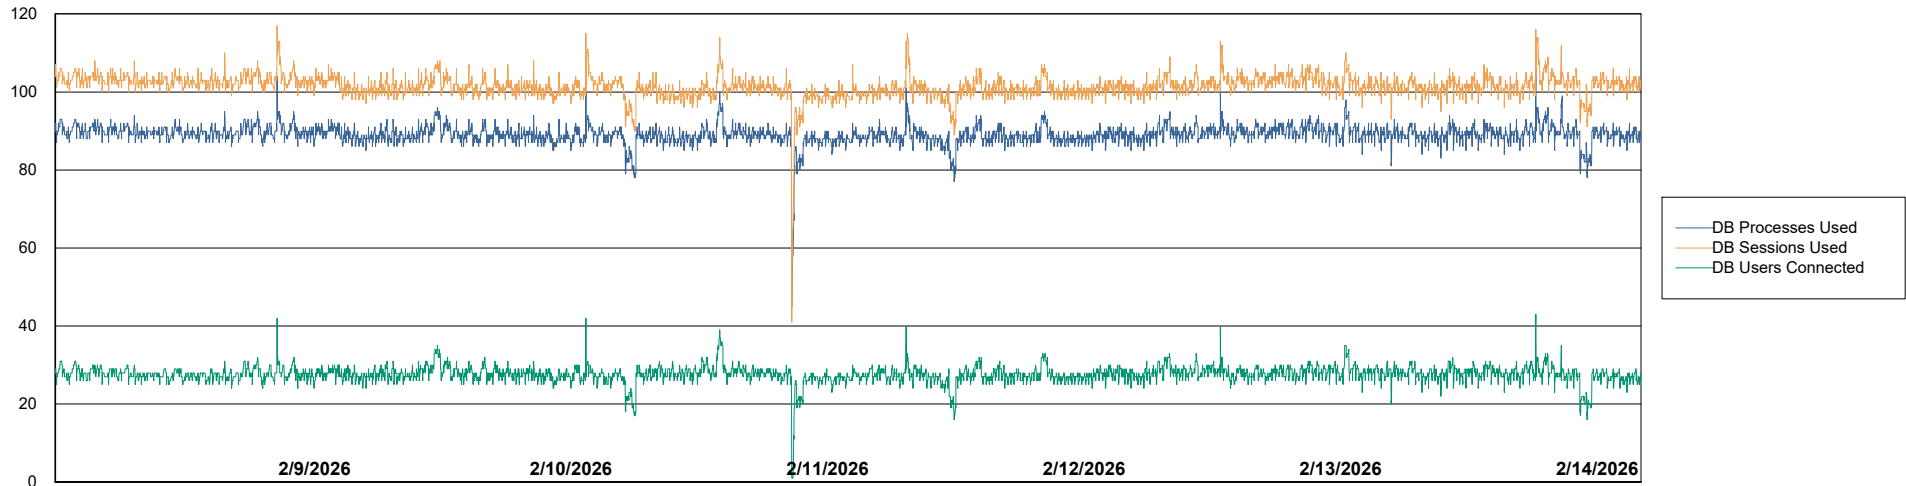

Weekly SLA Customer Report

Customer ECL_Production
Database ID 156

Database Performance ECL_PRD_ECLABS_ABS1

Weekly SLA Customer Report

Customer ECL_Production
Database ID 156

Database Performance ECL_PRD_ECL-ABS-BI_ABS1