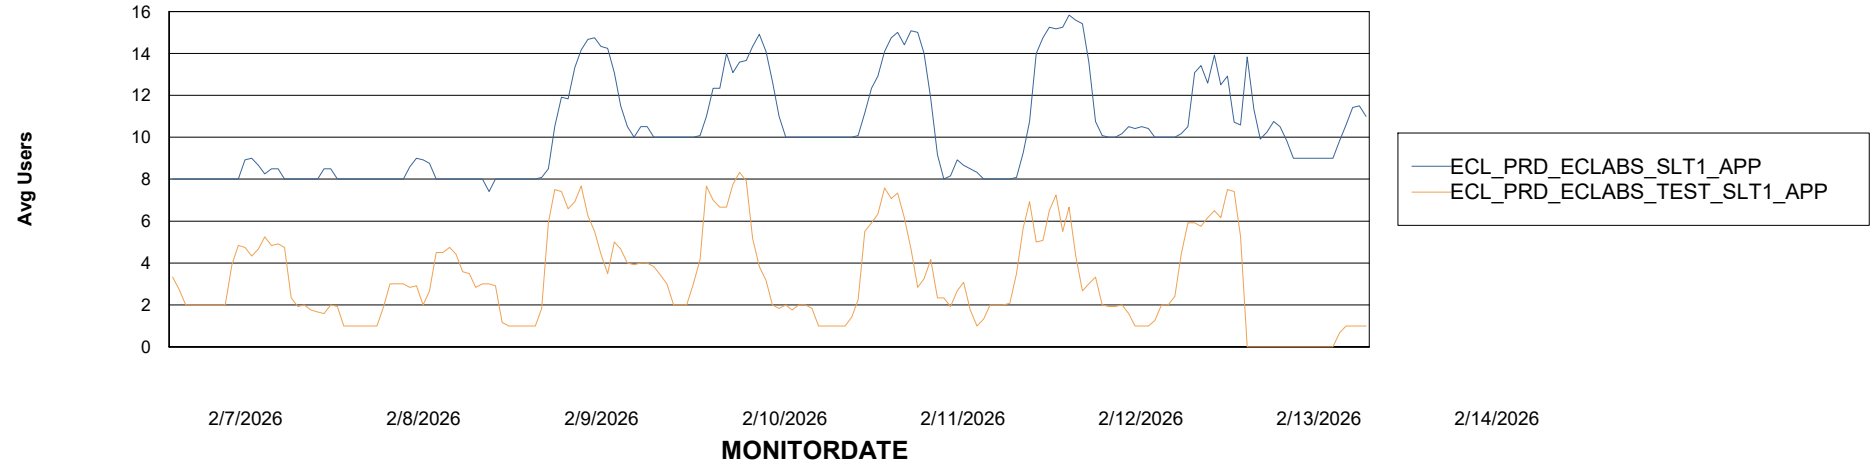

Avg users per day per ABS server