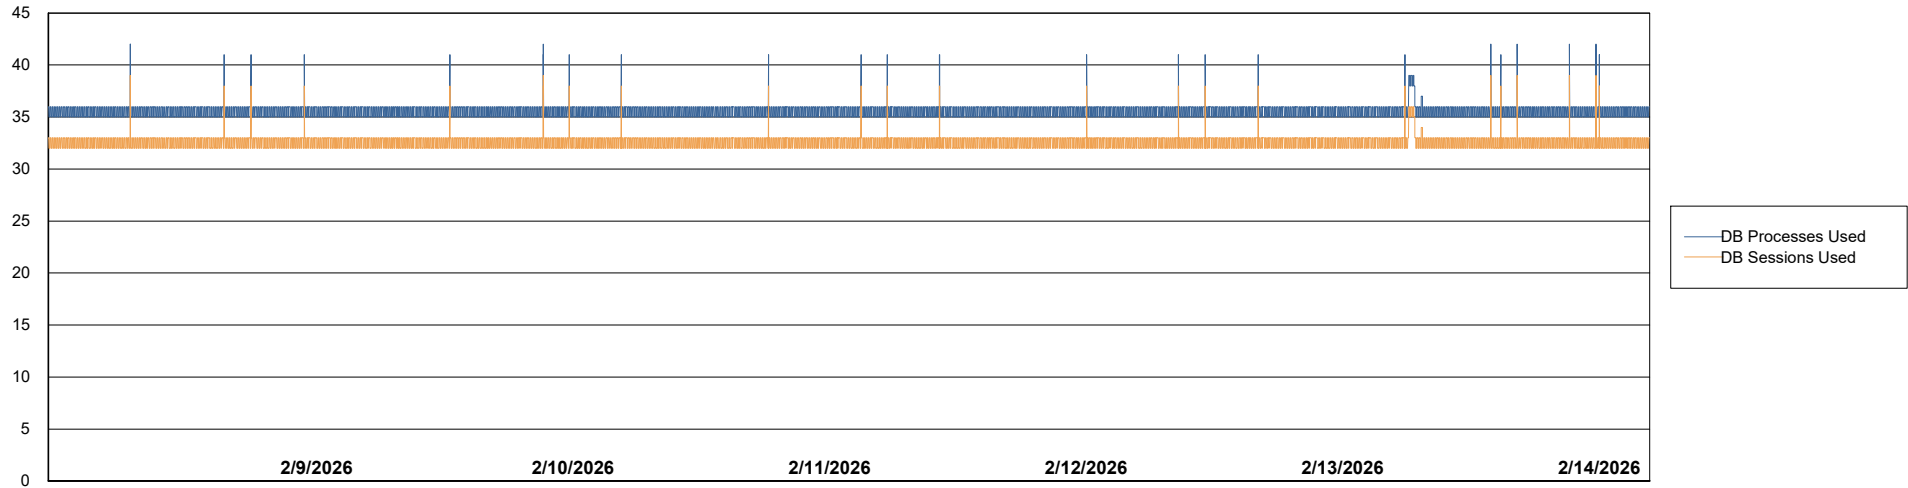

Database Performance ECL_PRD_ECLABS-TEST_HSBABS1

DB Processes Max 1,000