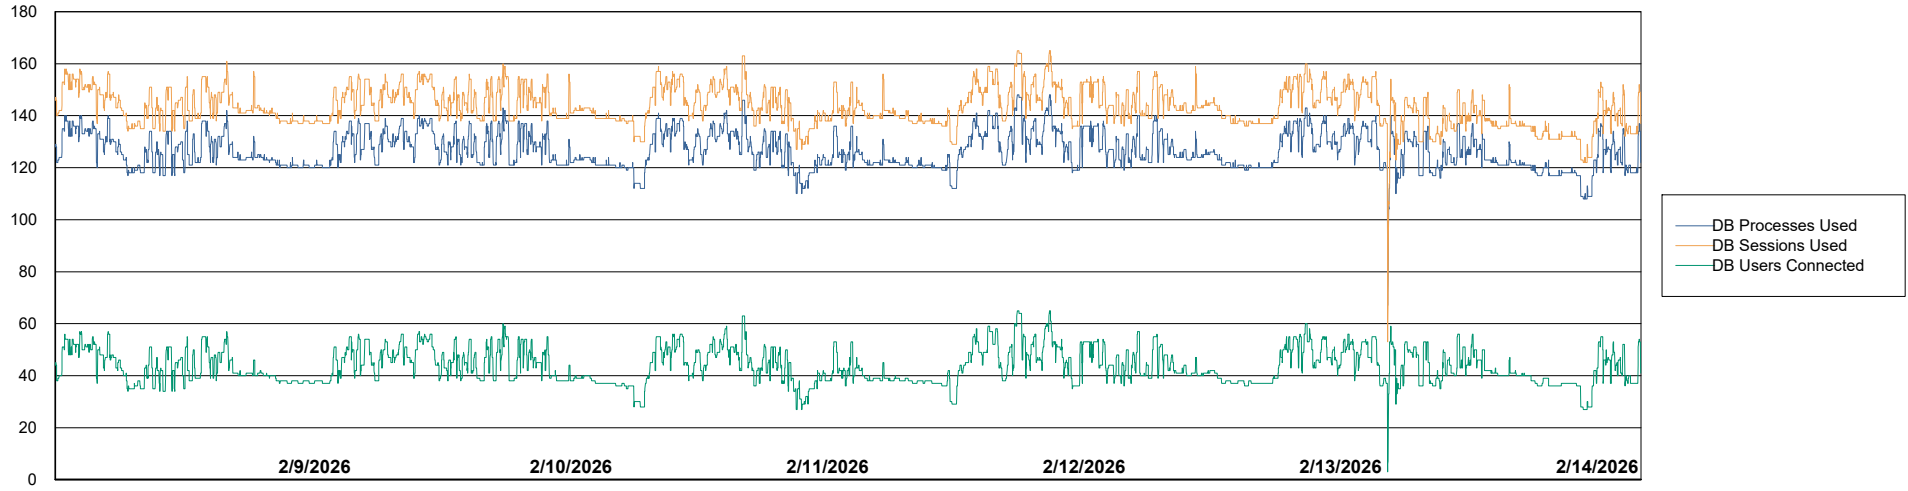

Harddisk Usage ECL_PRD_ECLABS-WEB

	Free disk space on C: (%)	Total disk space on C: (Gb)	Used disk space on C: (Gb)
2/14/2026	23	99	76
2/13/2026	26	99	74
2/12/2026	27	99	73
2/11/2026	27	99	73
2/10/2026	27	99	73
2/9/2026	27	99	72
2/8/2026	27	99	72

Weekly SLA Customer Report

Customer ECL_Production
Database ID 156

Database Performance ECL_PRD_ECLABS_ABS1

Weekly SLA Customer Report

Customer ECL_Production
Database ID 156

Database Performance ECL_PRD_ECL-ABS-BI_ABS1