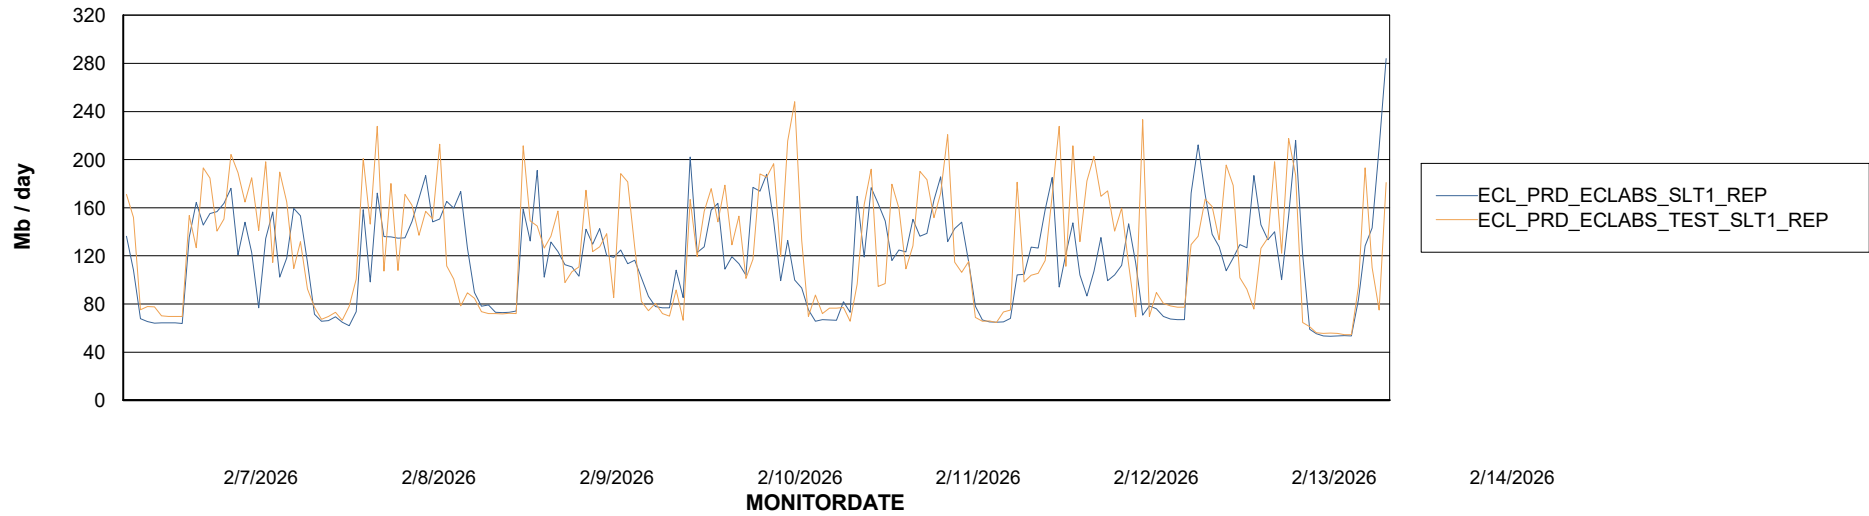

Avg memory used per ABS Server Service

Avg users per day per ABS server

Weekly SLA Customer Report

Customer ECL_Production
Database ID 156

ABSSolute Application ReportServer Services

Avg memory used per ReportServer Service