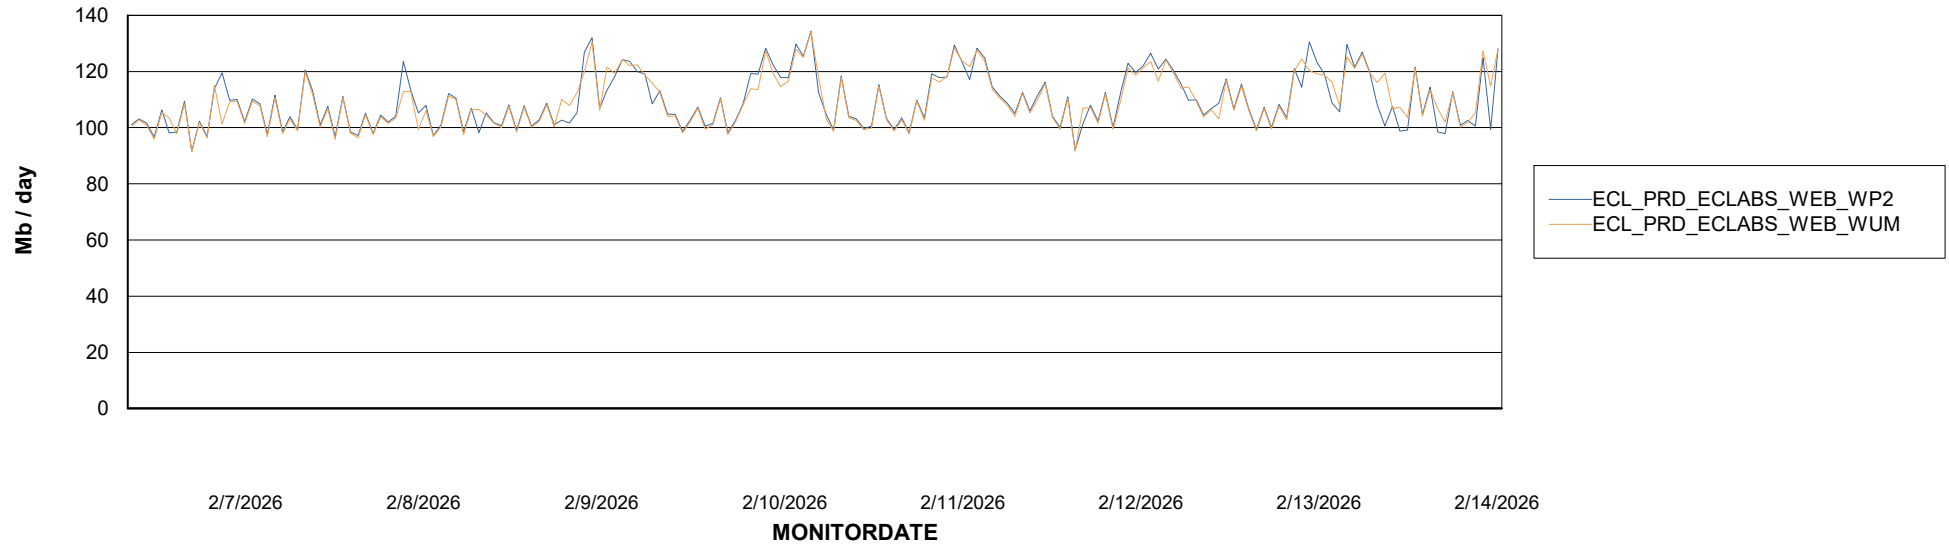

ABSSolute Web Component Services

Avg memory used per ABS Web component