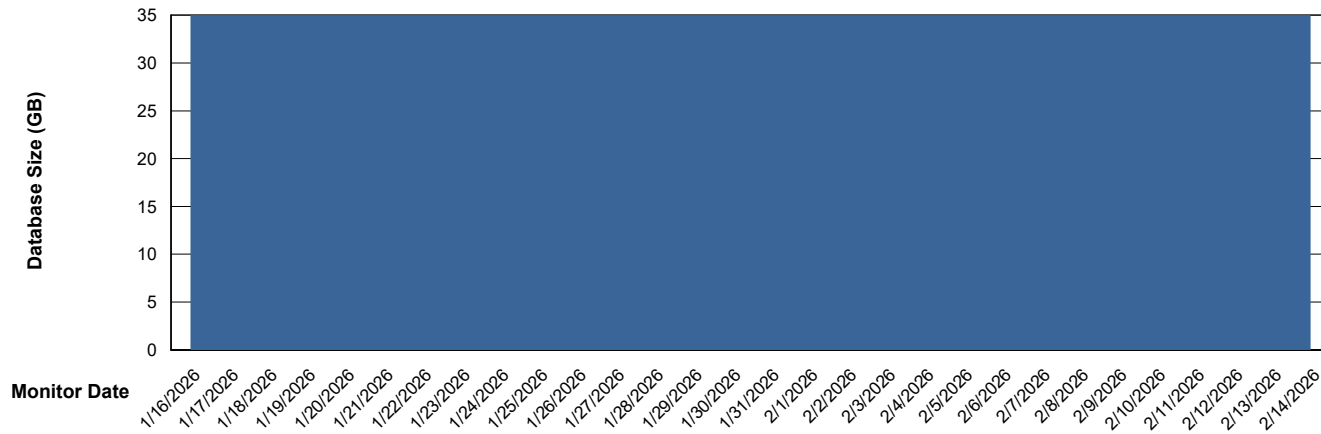

Weekly SLA Customer Report

Customer ECL_Production
Database ID 156

Database Performance ECL_PRD_ECLABS-TEST_HSBABS1

DB Processes Max 1,000

Weekly SLA Customer Report

Customer ECL_Production
Database ID 156

DATABASE SIZE ECL_PRD_ECLABS_ABS1

Database growth over last month

DATABASE SIZE ECL_PRD_ECL-ABS-BI_ABS1

Database growth over last month

Weekly SLA Customer Report

Customer ECL_Production
Database ID 156

Database Tablespace ECL_PRD_ECLABS_ABS1