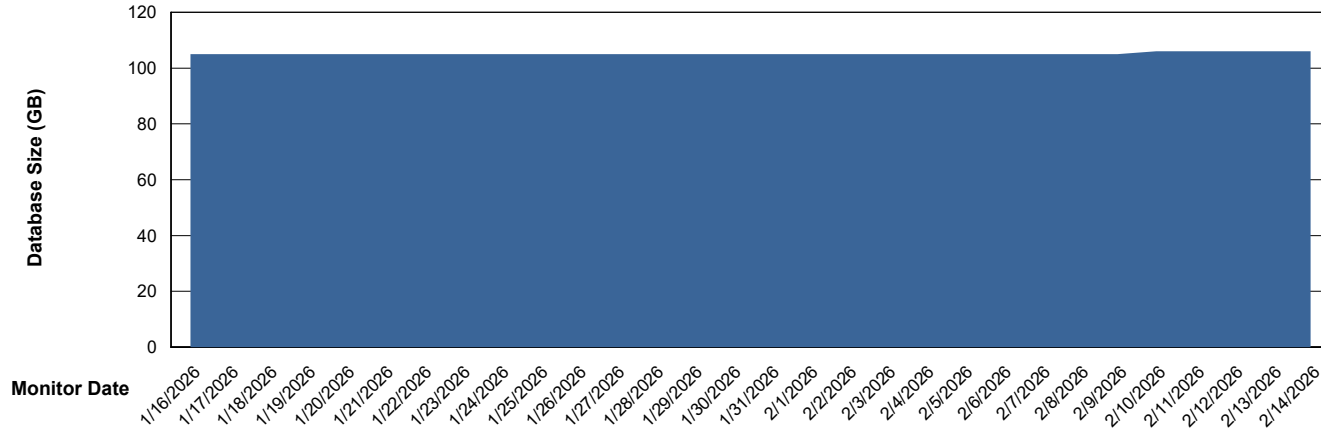

Weekly SLA Customer Report

Customer ECL_Production
Database ID 156

Database Performance ECL_PRD_ECLABS-TEST_HSBABS1

DB Processes Max 1,000

Weekly SLA Customer Report

Customer ECL_Production
Database ID 156

DATABASE SIZE ECL_PRD_ECLABS_ABS1

Database growth over last month

DATABASE SIZE ECL_PRD_ECL-ABS-BI_ABS1

Database growth over last month

Weekly SLA Customer Report

Customer ECL_Production
Database ID 156

Database Tablespace ECL_PRD_ECLABS_ABS1