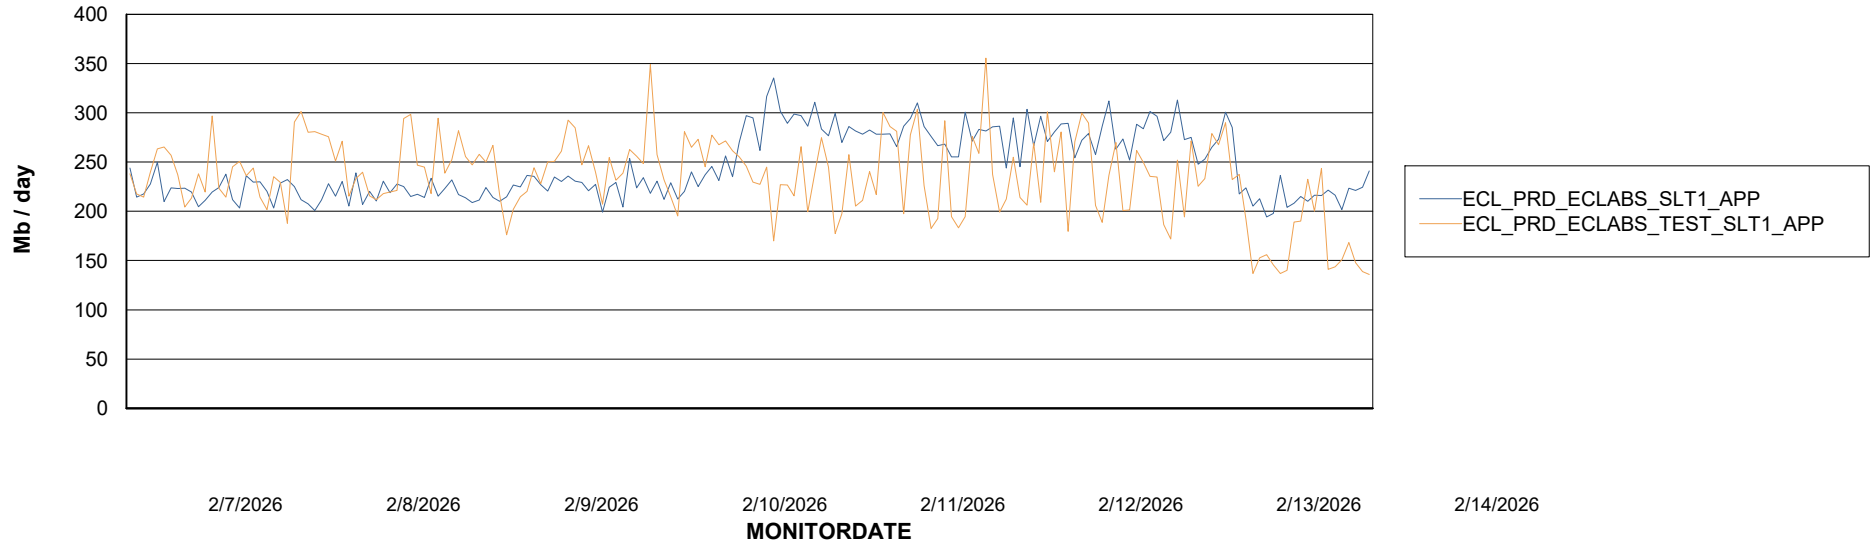

ABSSolute Application Server Services

Avg memory used per ABS Server Service