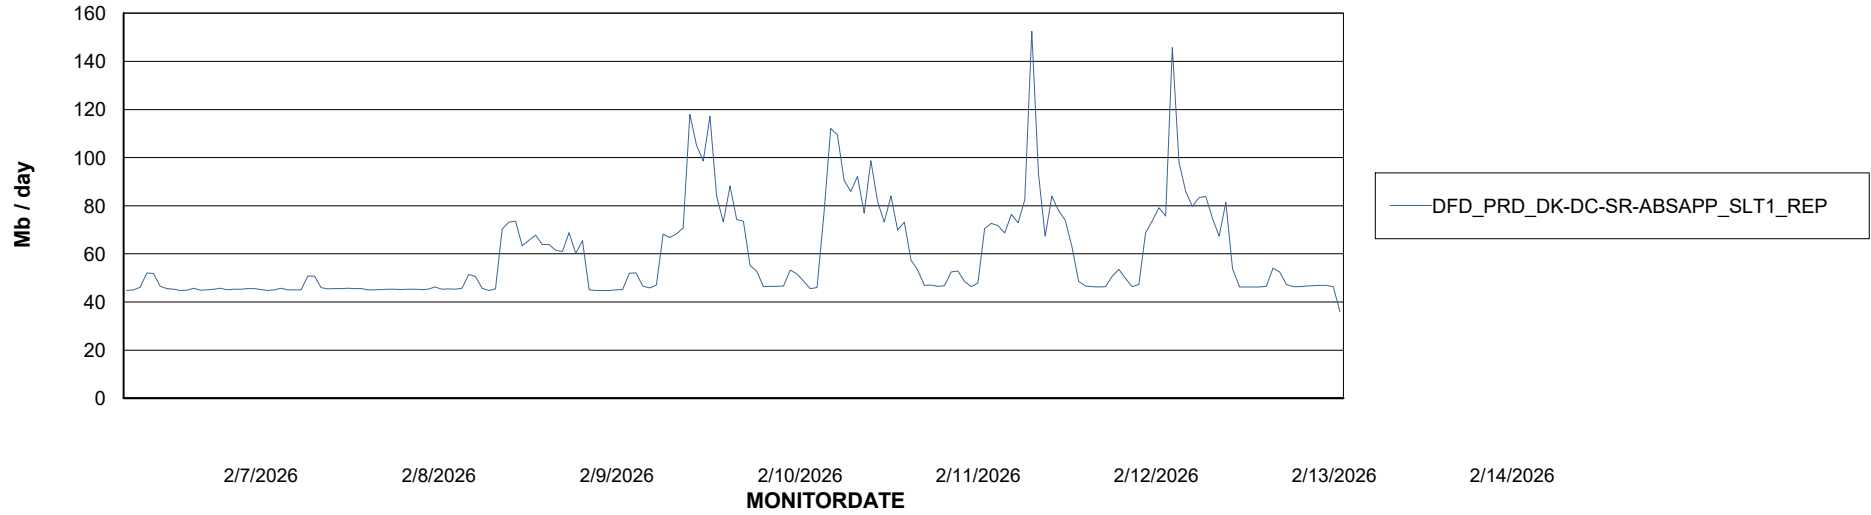

ABSSolute Application ReportServer Services

Avg memory used per ReportServer Service