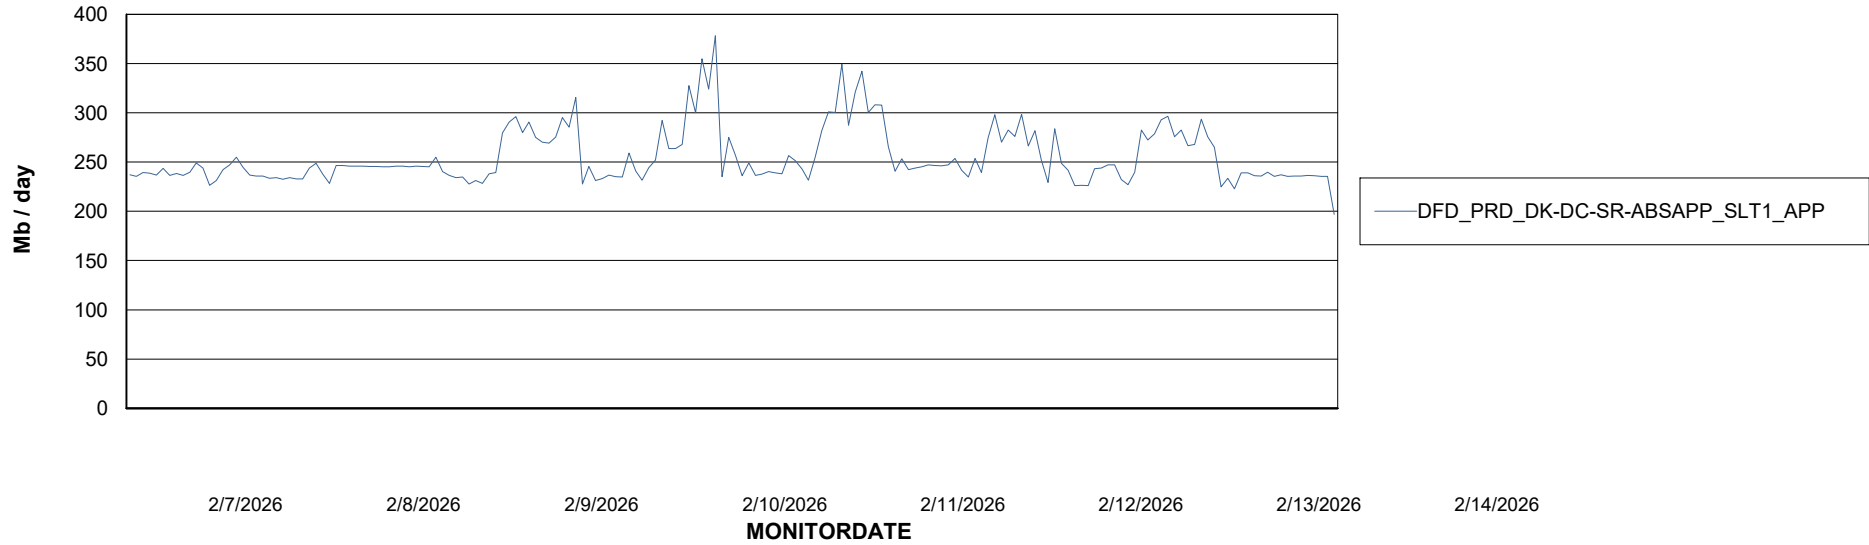

ABSSolute Application Server Services

Avg memory used per ABS Server Service