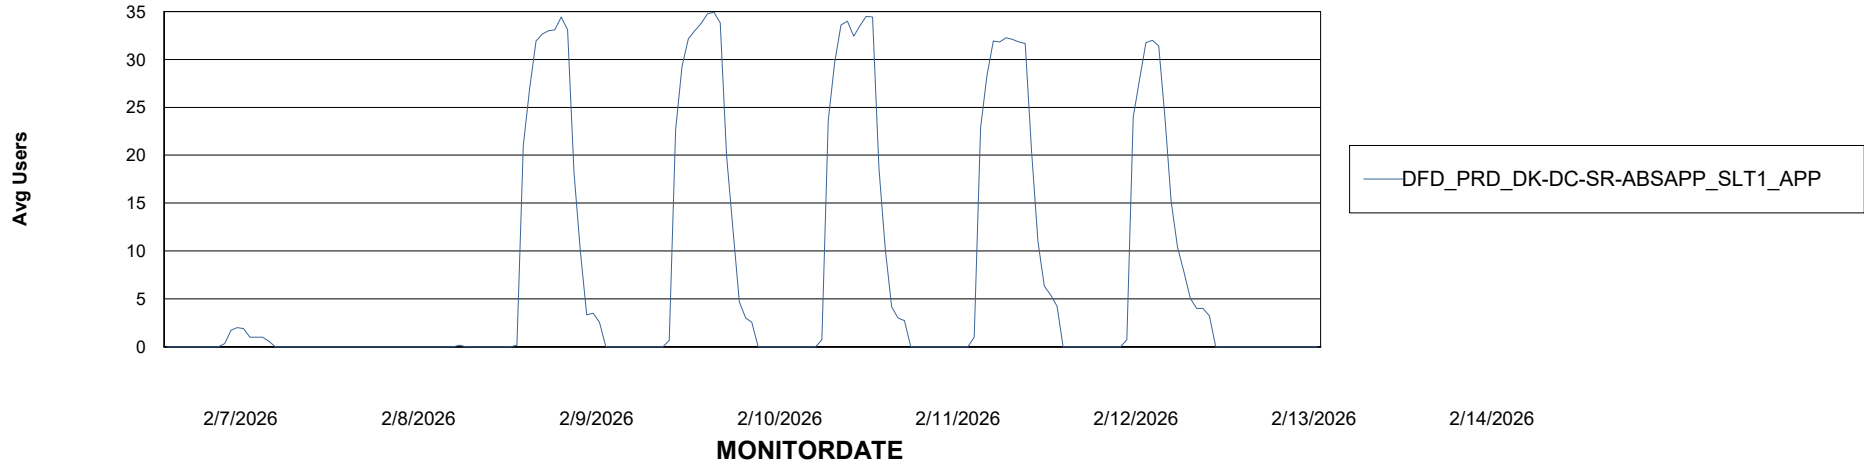

Avg users per day per ABS server