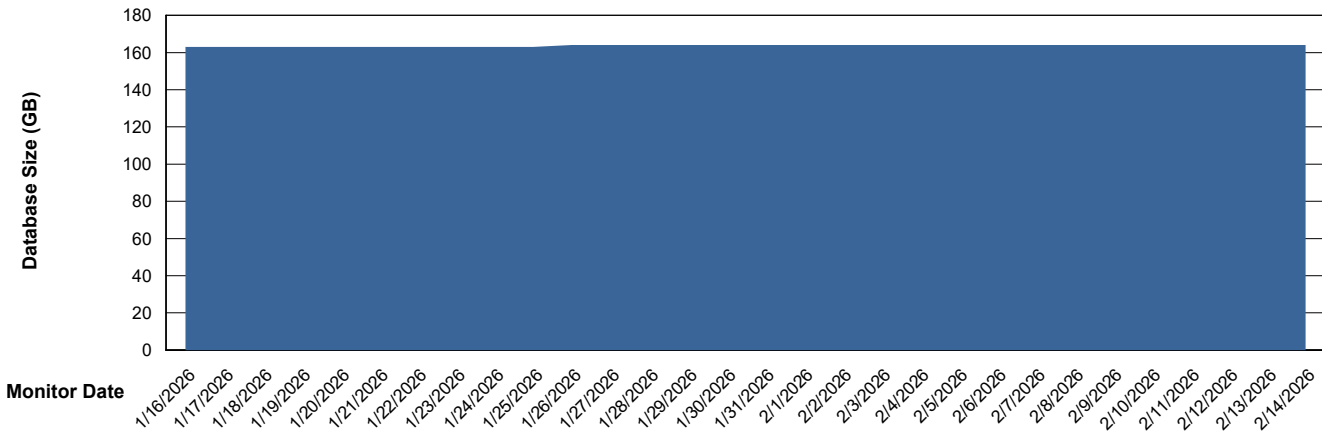

DATABASE SIZE DFD_PRD_DK-DC-SR-ABSDB_ABS1

Database growth over last month