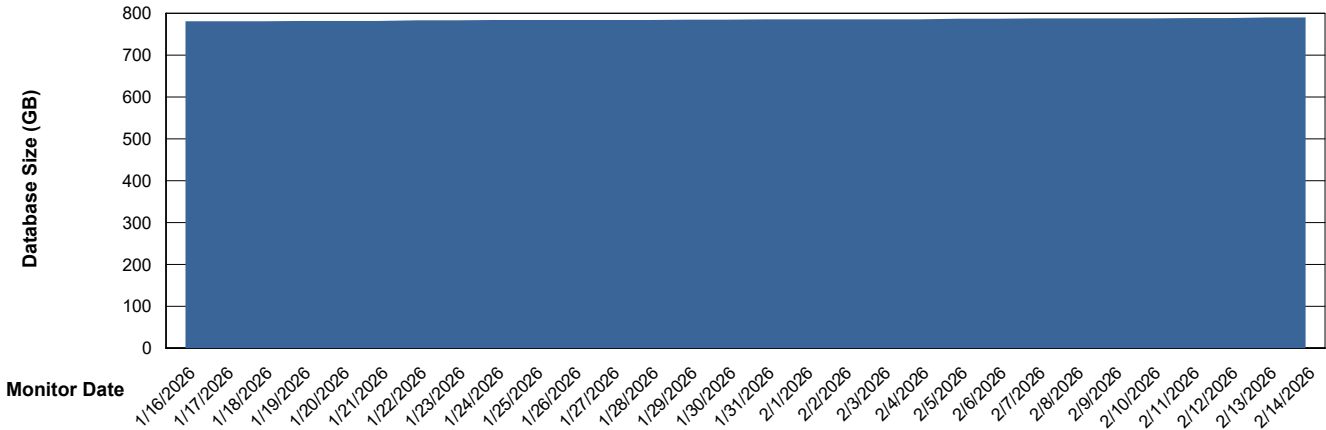

DB Processes Max 1,000

Weekly SLA Customer Report

Customer CUS_Production (24/7)
 Database ID 131

DATABASE SIZE CUS_PRD_ABSDB1_ABS1

Database growth over last month

Database Tablespace CUS_PRD_ABSDB1_ABS1

Date	Tablespace Name	MaxFilesize (Gb)	Usedsize (Gb)	Percentage free
2/14/2026	ABSDATA	384	285	26
	INDX	608	489	20
2/13/2026	ABSDATA	384	285	26
	INDX	608	489	20
2/12/2026	ABSDATA	384	284	26
	INDX	608	489	20
2/11/2026	ABSDATA	384	284	26
	INDX	608	488	20
2/10/2026	ABSDATA	384	284	26
	INDX	608	488	20
2/9/2026	ABSDATA	384	284	26
	INDX	608	488	20
2/8/2026	ABSDATA	384	284	26
	INDX	608	488	20

Weekly SLA Customer Report

Customer CUS_Production (24/7)
Database ID 131

Standby Database Health CUS_Production (24/7)

Recovery lag for last 7 days

Weekly SLA Customer Report

Customer CUS_Production (24/7)
Database ID 131