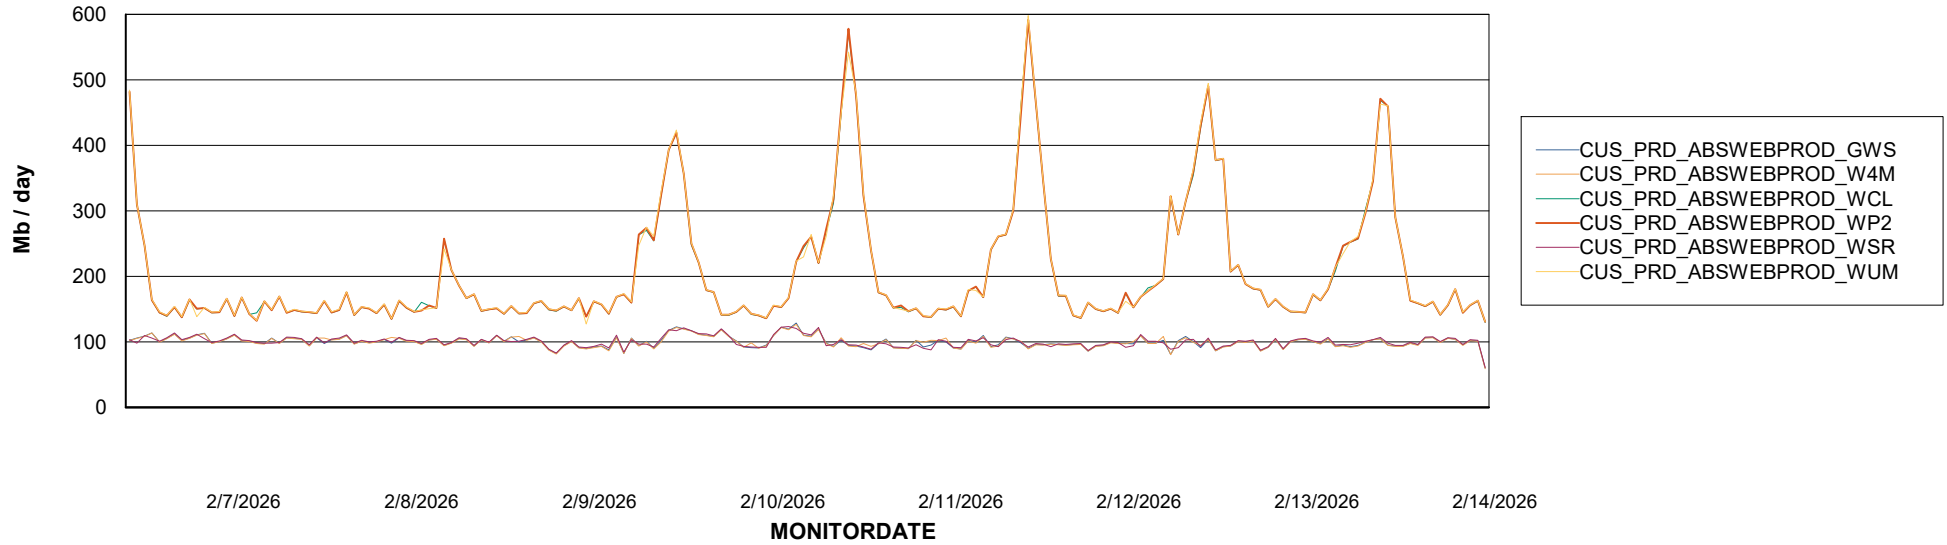

Avg memory used per ReportServer Service

Weekly SLA Customer Report

Customer CUS_Production (24/7)
Database ID 131

ABSSolute Web Component Services

Avg memory used per ABS Web component

Weekly SLA Customer Report