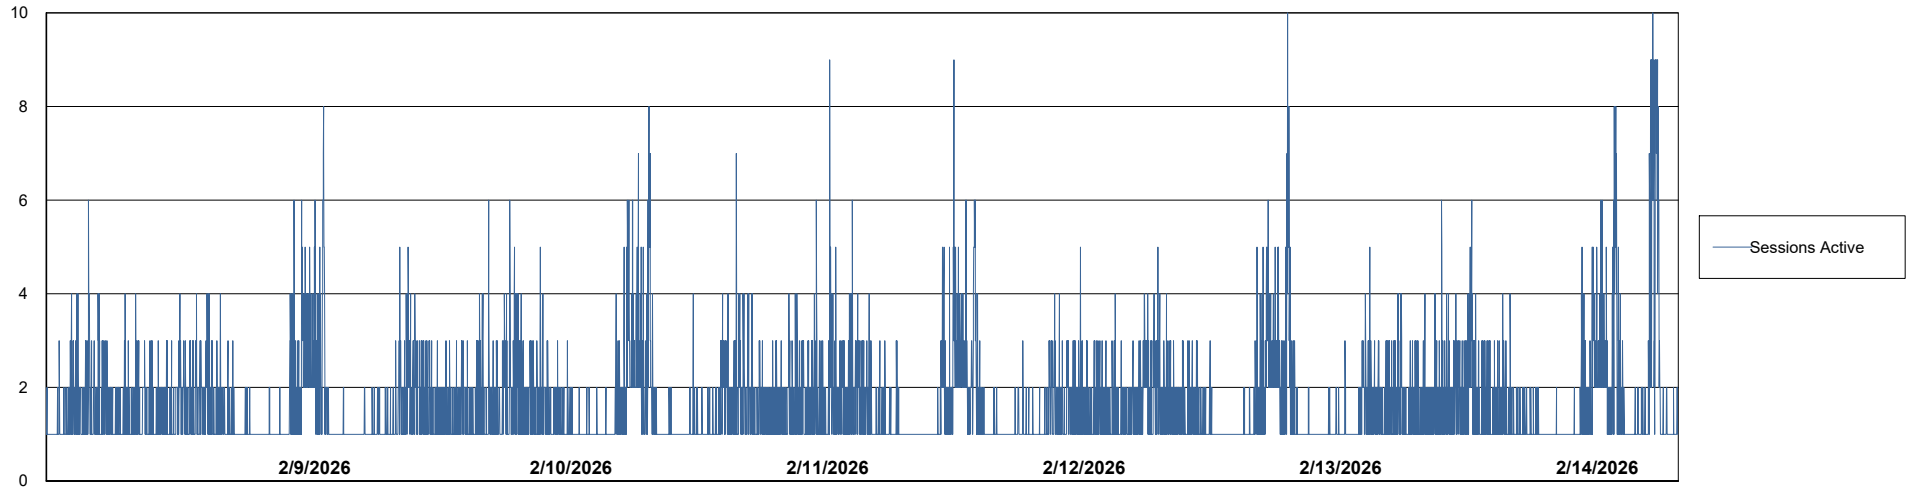

Weekly SLA Customer Report

Customer CUS_Production (24/7)
 Database ID 131

Harddisk Usage CUS_PRD_ABSWEBPROD

	Free disk space on C: (%)	Total disk space on C: (Gb)	Used disk space on C: (Gb)
2/14/2026	88	199	24
2/13/2026	88	199	24
2/12/2026	88	199	24
2/11/2026	88	199	24
2/10/2026	89	199	22
2/9/2026	89	199	22
2/8/2026	89	199	22

Weekly SLA Customer Report

Customer CUS_Production (24/7)
Database ID 131

Database Performance CUS_PRD_ABSDB1_ABS1

Weekly SLA Customer Report

Customer CUS_Production (24/7)
Database ID 131

Database Performance CUS_PRD_ABSDB2_HSBABS1