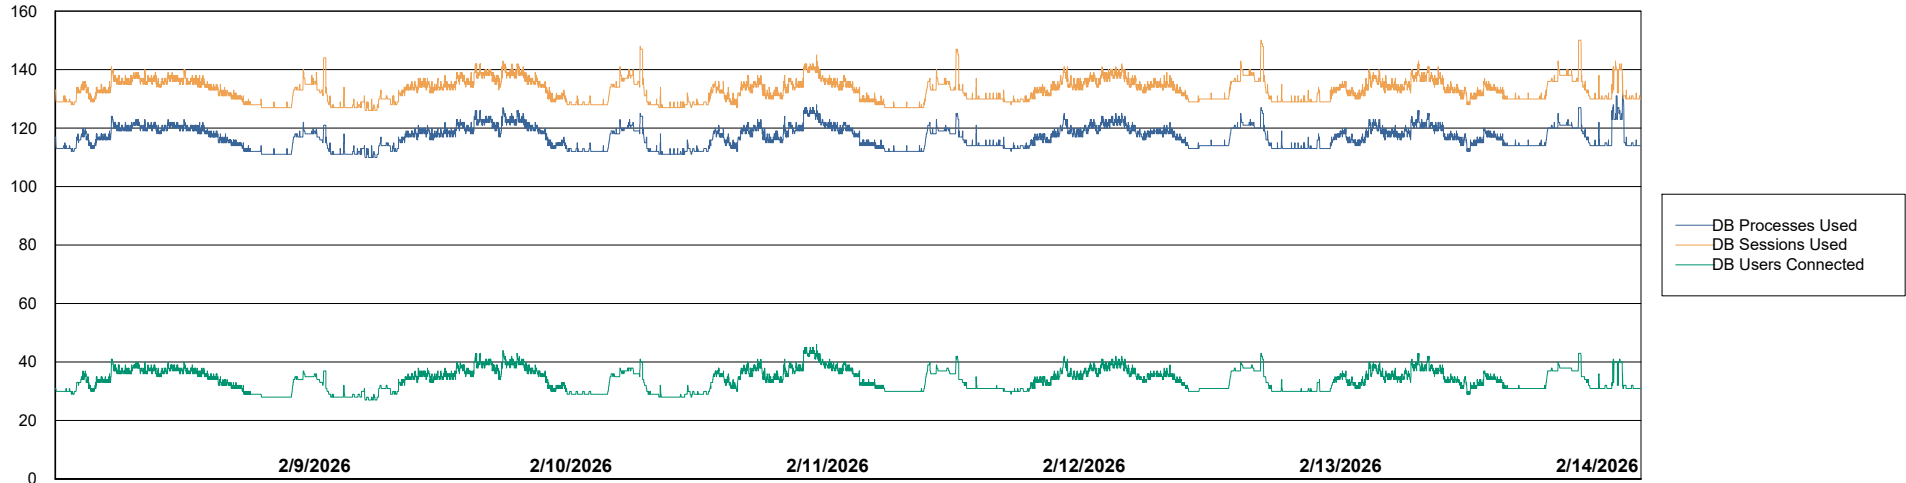

Weekly SLA Customer Report

Customer CUS_Production (24/7)
 Database ID 131

Harddisk Usage CUS_PRD_ABSWEBPROD

	Free disk space on C: (%)	Total disk space on C: (Gb)	Used disk space on C: (Gb)
2/14/2026	88	199	24
2/13/2026	88	199	24
2/12/2026	88	199	24
2/11/2026	88	199	24
2/10/2026	89	199	22
2/9/2026	89	199	22
2/8/2026	89	199	22

Weekly SLA Customer Report

Customer CUS_Production (24/7)
Database ID 131

Database Performance CUS_PRD_ABSDB1_ABS1

Weekly SLA Customer Report

Customer CUS_Production (24/7)
Database ID 131

Database Performance CUS_PRD_ABSDB2_HSBABS1