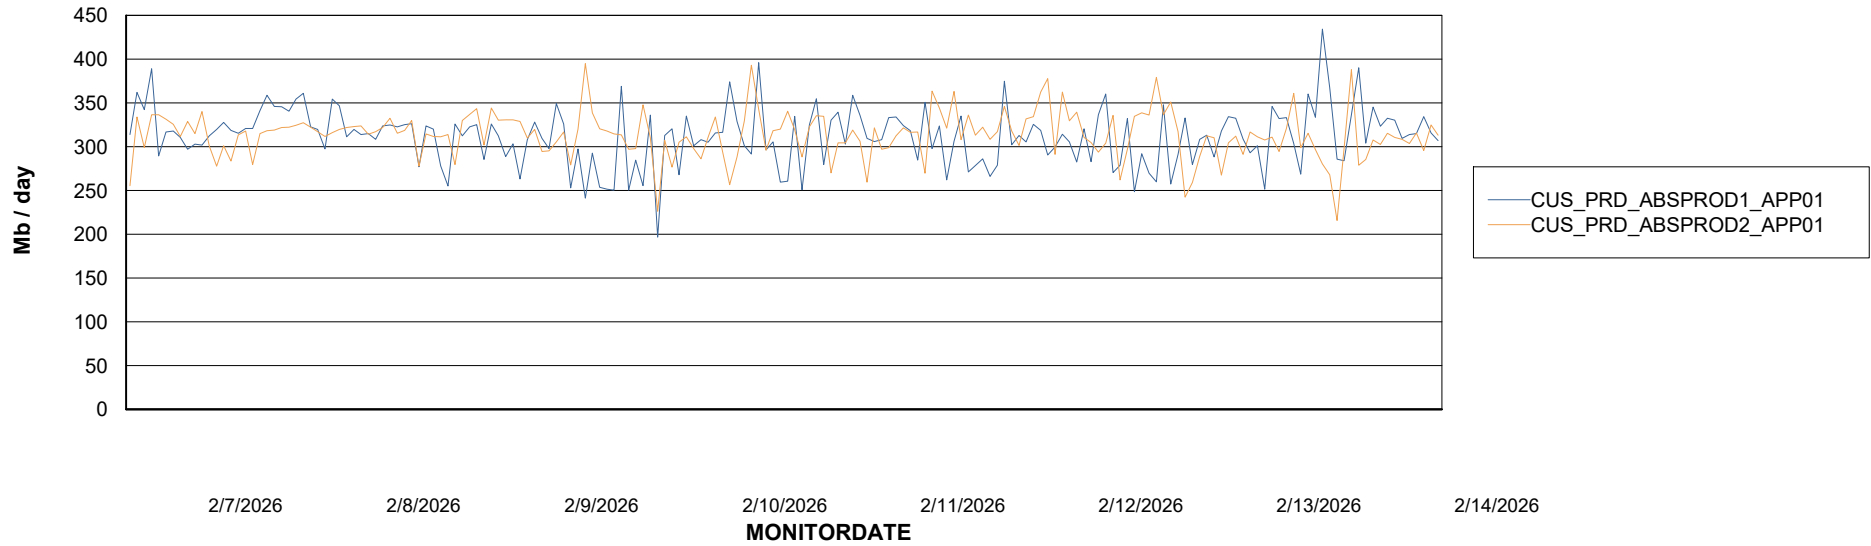

ABSSolute Application Server Services

Avg memory used per ABS Server Service