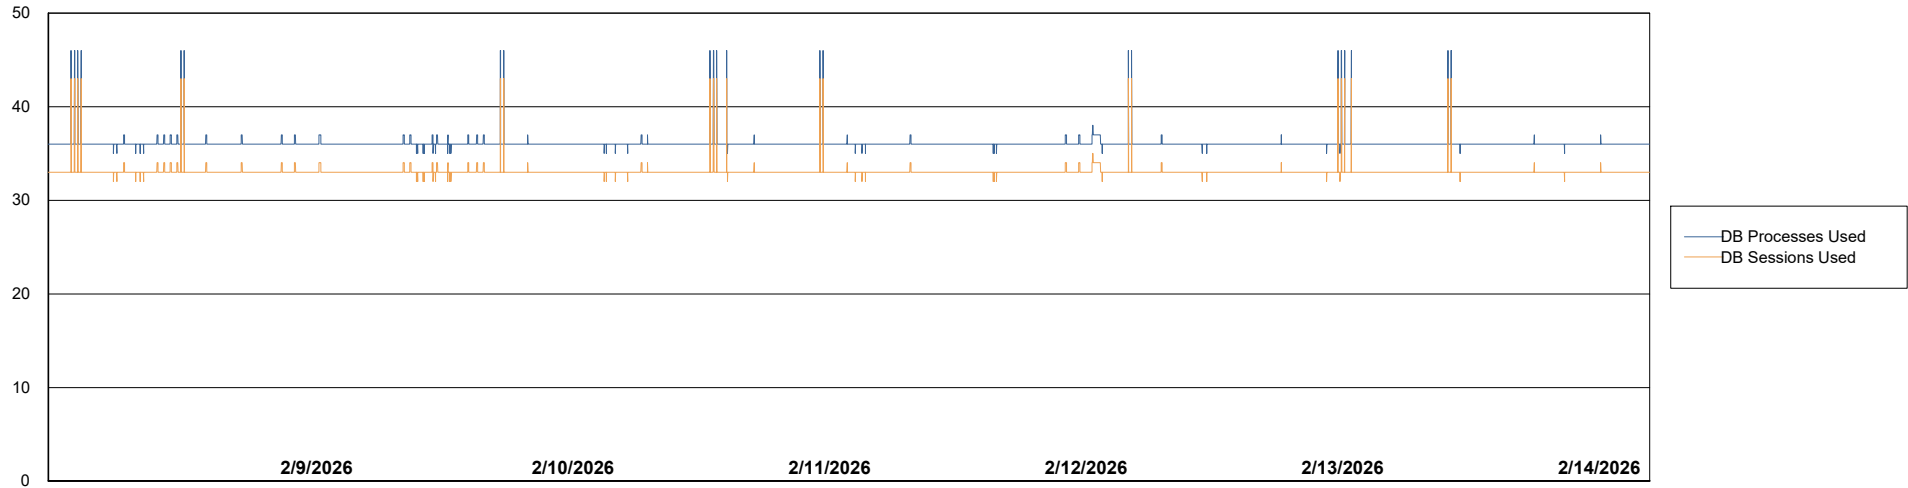

Database Performance CUS_PRD_ABSDB2_HSBABS1

DB Processes Max 1,000