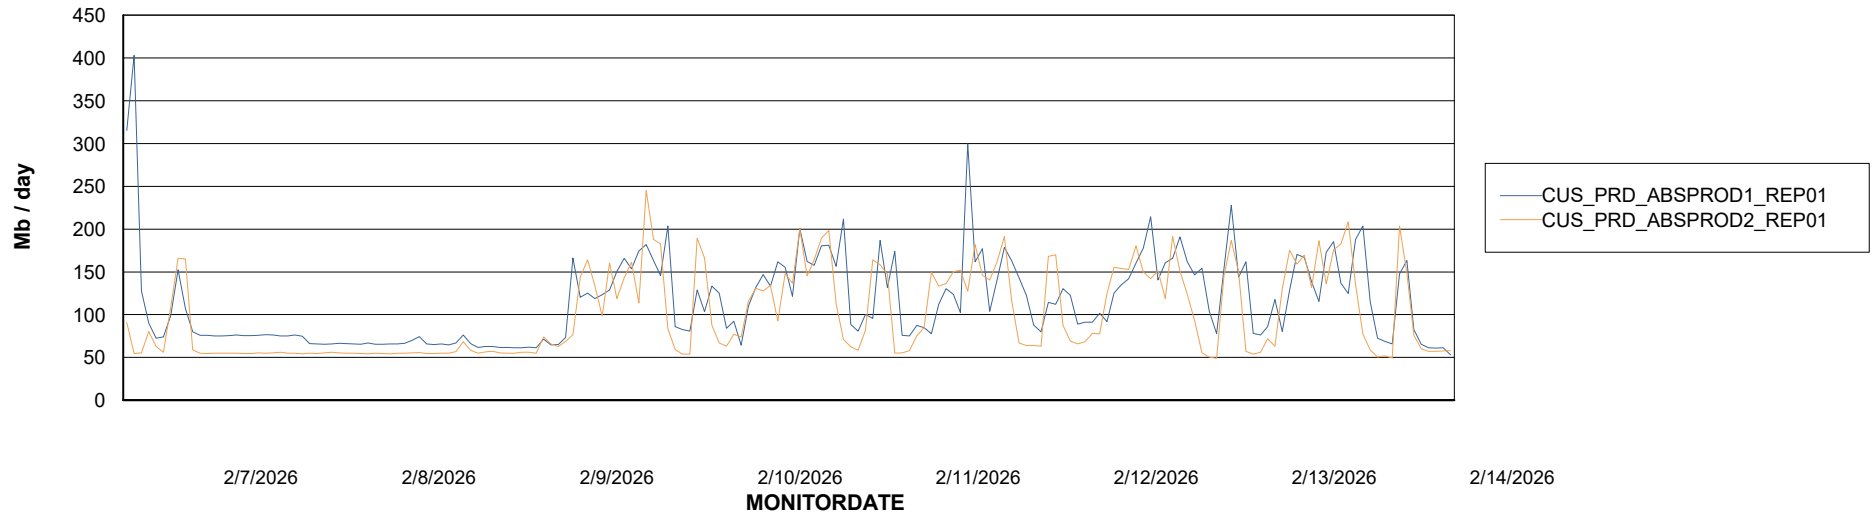

ABSSolute Application ReportServer Services

Avg memory used per ReportServer Service