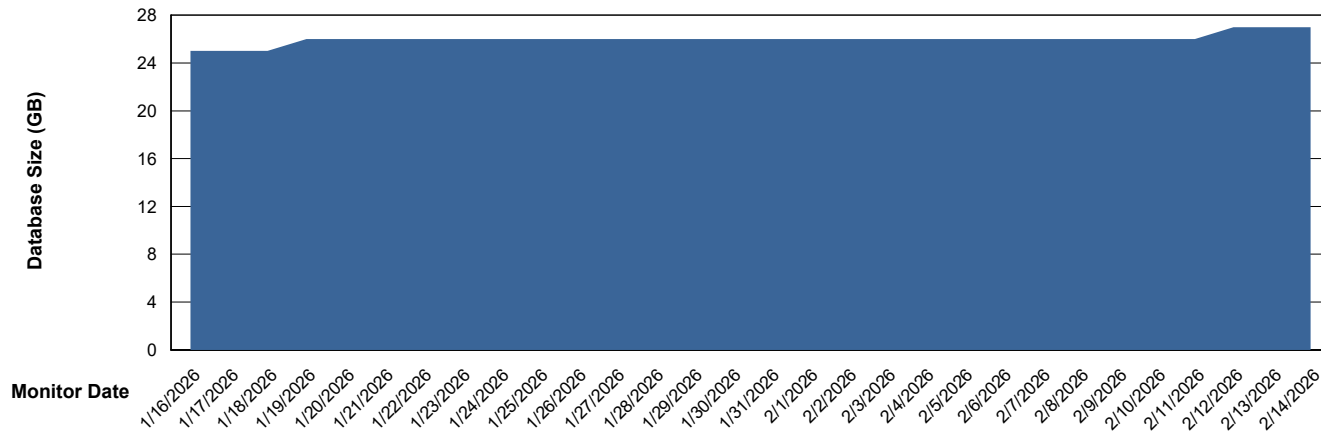

Customer CTR OCI JED Production
Database ID 207

DATABASE SIZE CTR-BI-JED_ABS1

Database growth over last month

DATABASE SIZE CTR-DBS1-JED_PROD_ABS1

Database growth over last month

Weekly SLA Customer Report