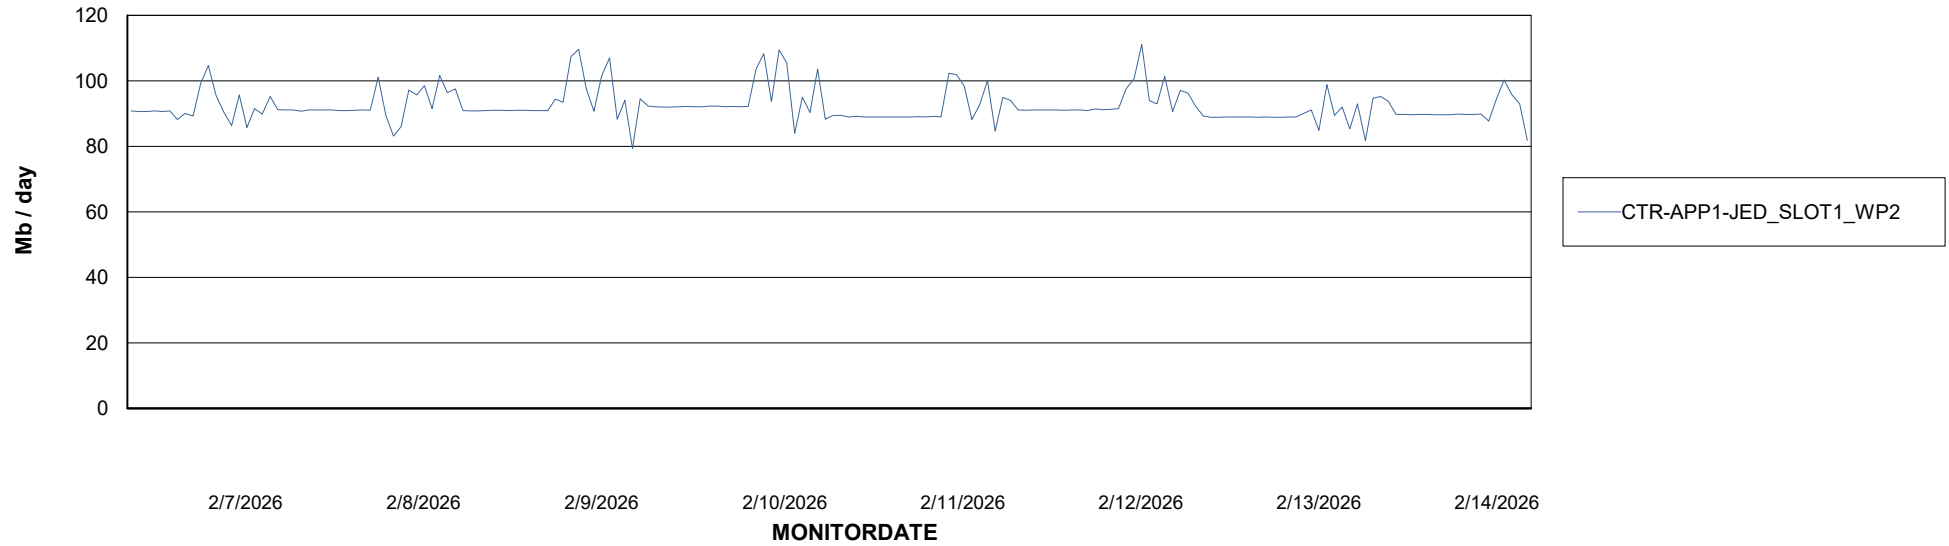

ABSSolute Web Component Services

Avg memory used per ABS Web component