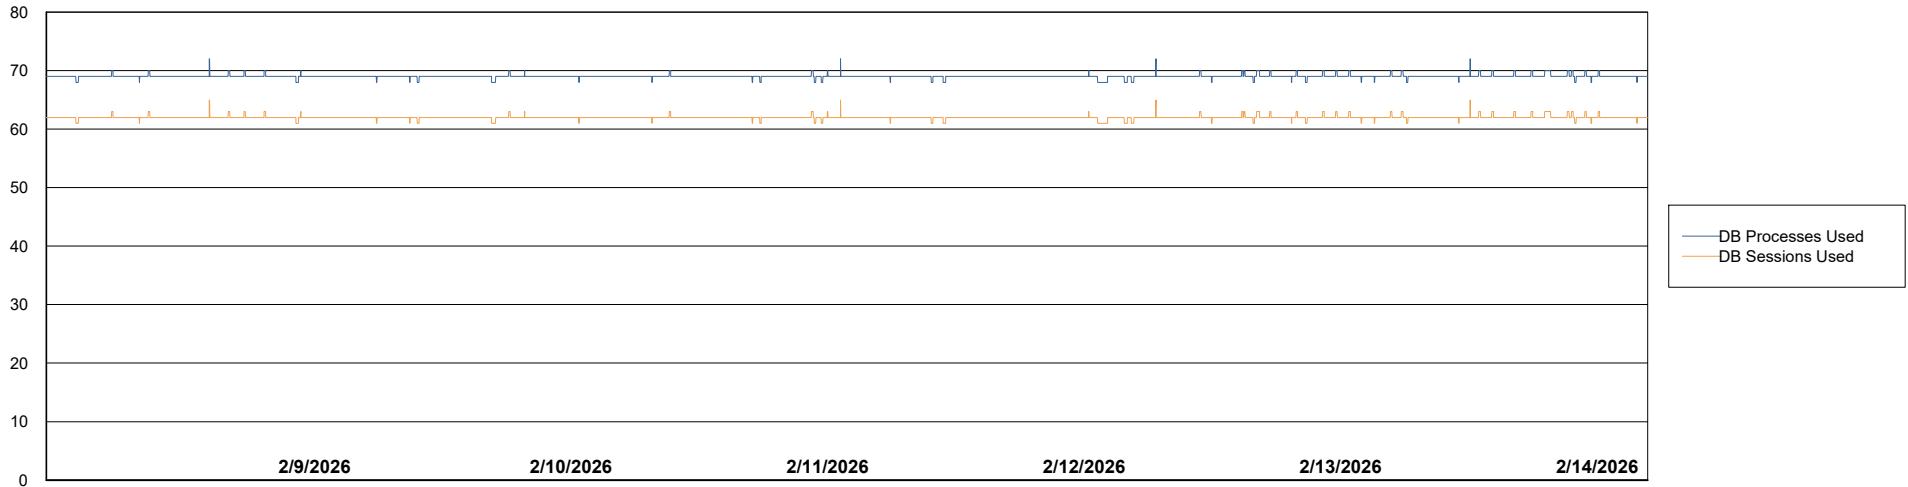

Database Performance CTR-DBS2-JED_PROD_HSBABS1

DB Processes Max 4
DB Processes Max 0
DB Processes Max 1,000