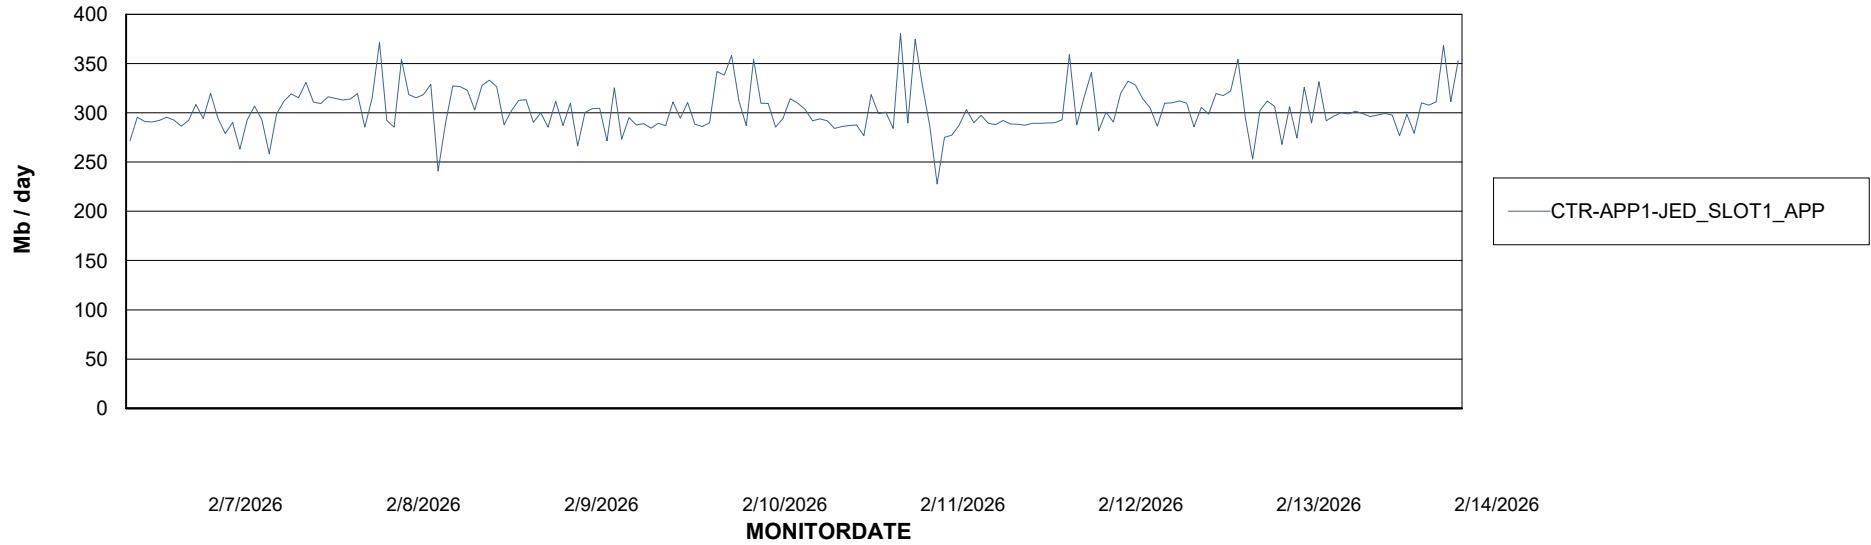

ABSSolute Application Server Services

Avg memory used per ABS Server Service