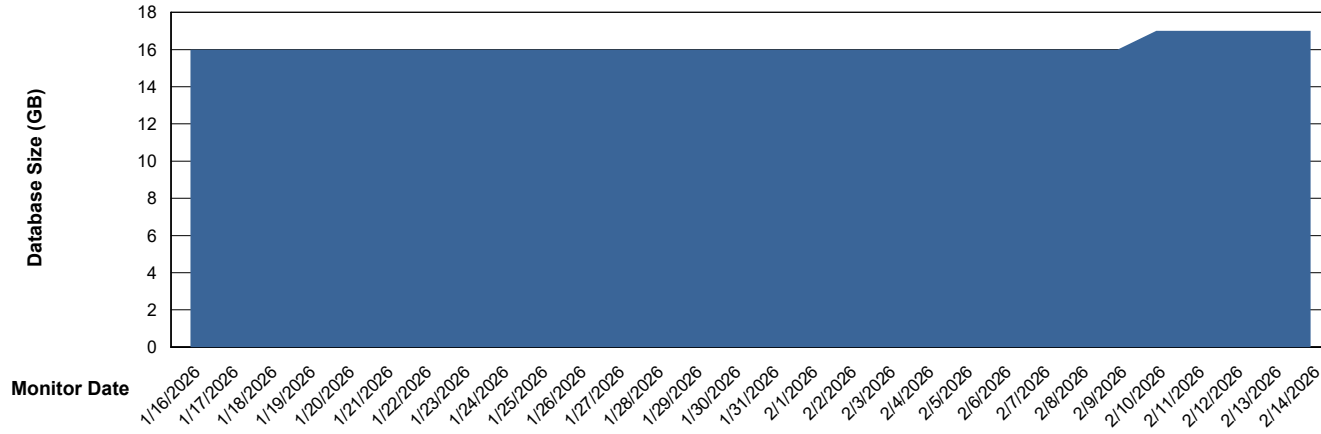

Weekly SLA Customer Report

Customer CTR OCI JED Production
Database ID 207

Database Performance CTR-DBS2-JED_PROD_HSBABS1

DB Processes Max 4
DB Processes Max 0
DB Processes Max 1,000

Weekly SLA Customer Report

Customer CTR OCI JED Production
Database ID 207

DATABASE SIZE CTR-BI-JED_ABS1

Database growth over last month

DATABASE SIZE CTR-DBS1-JED_PROD_ABS1

Database growth over last month

Weekly SLA Customer Report