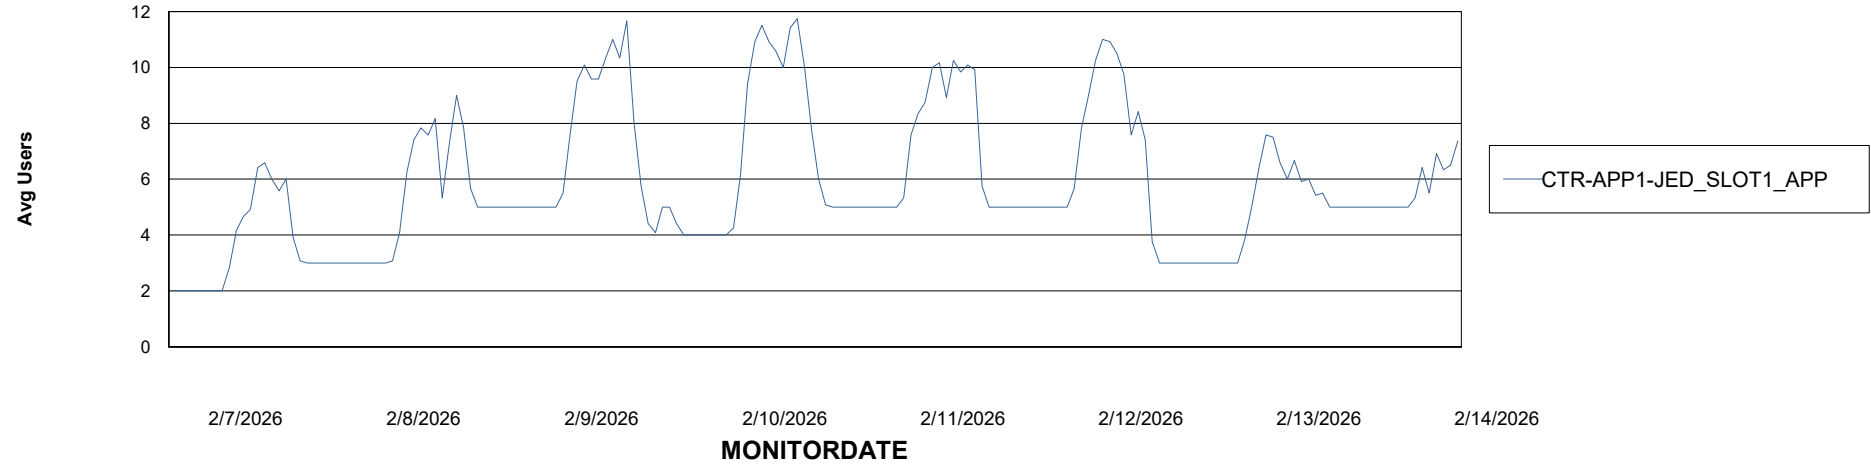

Avg users per day per ABS server