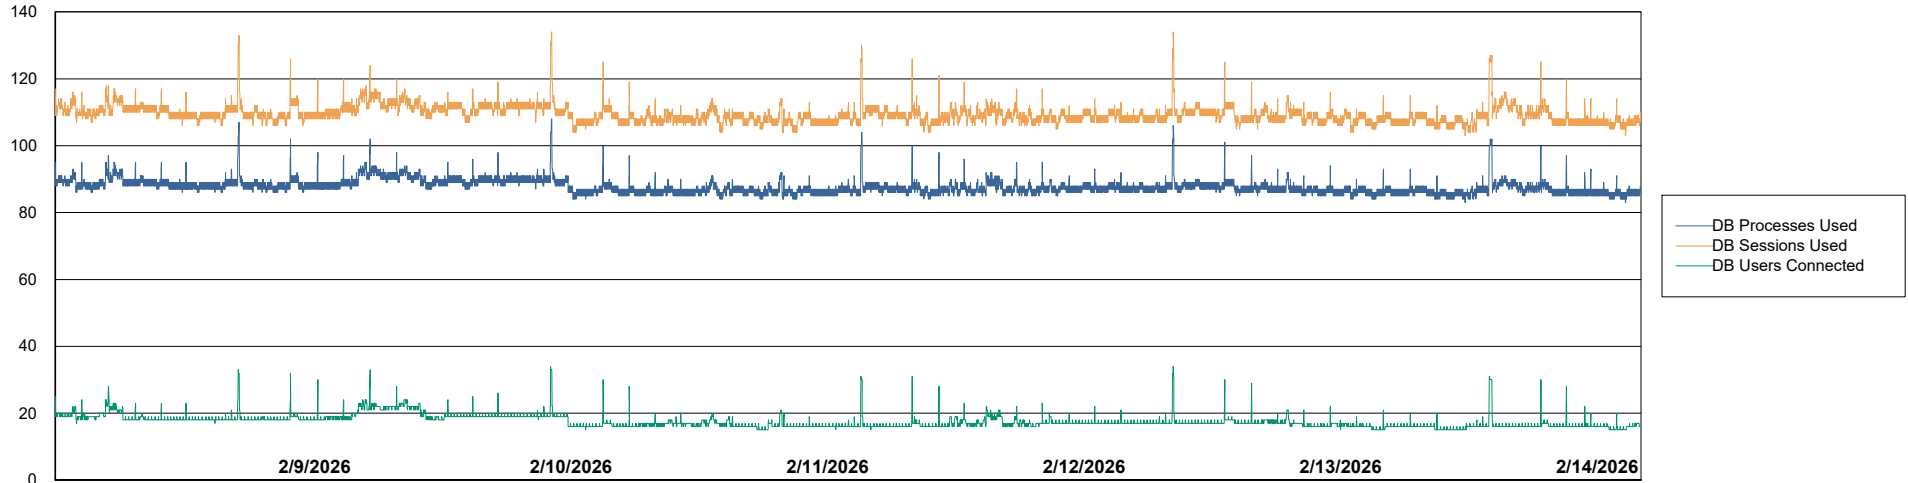

Weekly SLA Customer Report

Customer CTR OCI JED Production
Database ID 207

Database Performance CTR-BI-JED_ABS1

Weekly SLA Customer Report

Customer CTR OCI JED Production
Database ID 207

Database Performance CTR-DBS1-JED_PROD_ABS1