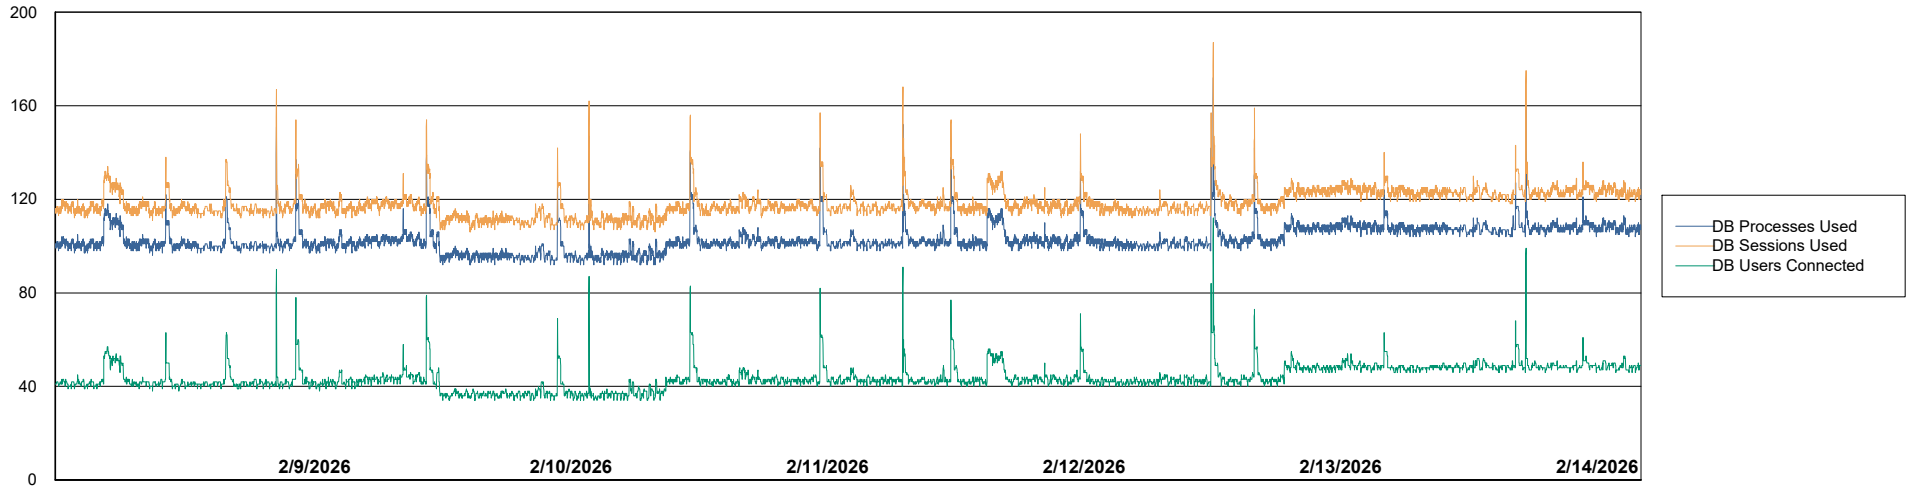

Database Performance CTR-BI-JED_ABS1