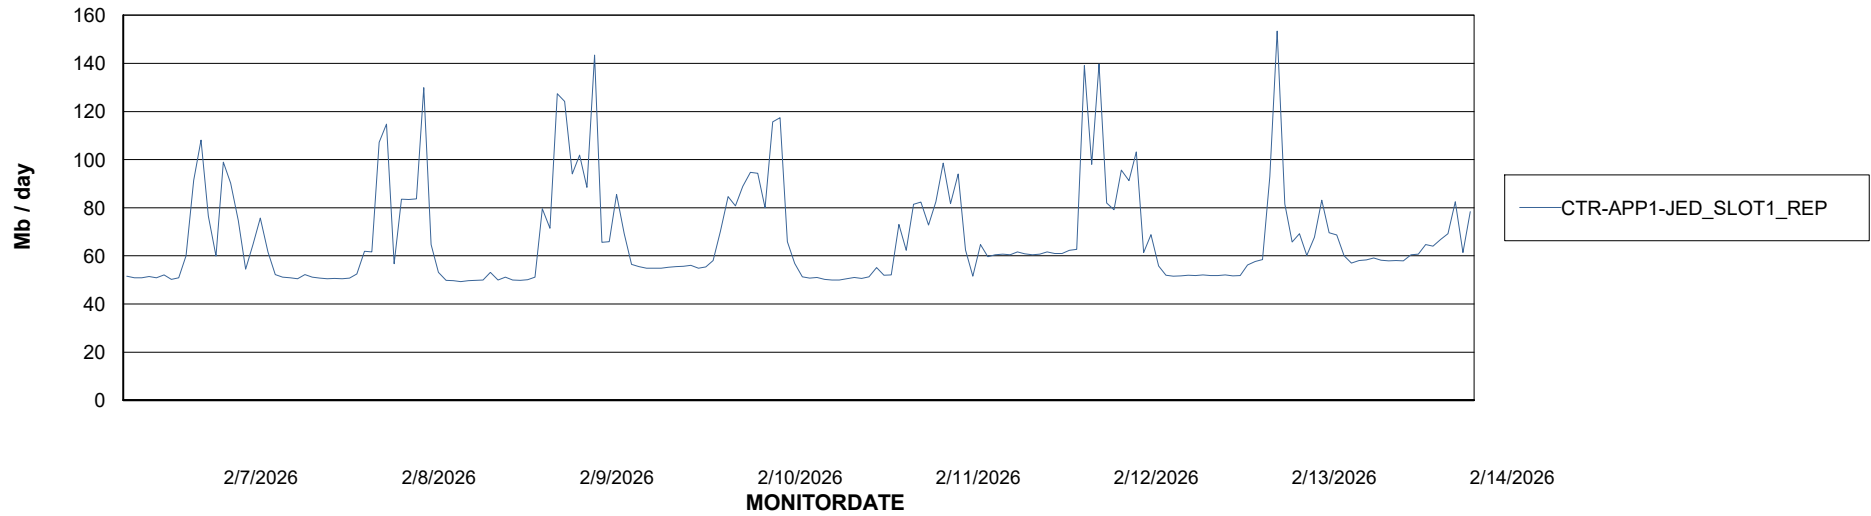

Avg memory used per ABS Server Service

Avg users per day per ABS server

Weekly SLA Customer Report

Customer CTR OCI JED Production
Database ID 207

ABSSolute Application ReportServer Services

Avg memory used per ReportServer Service