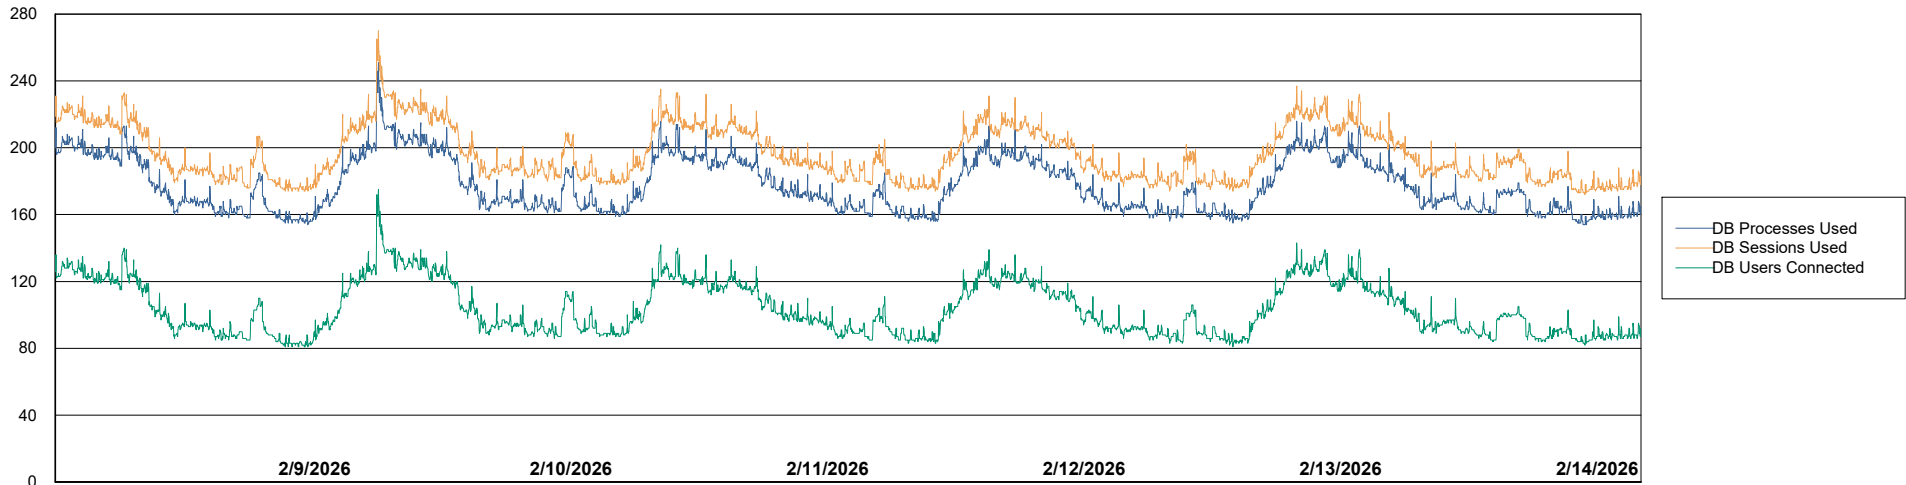

Weekly SLA Customer Report

Customer CLB OCI AMS Production
Database ID 196

Database Performance CLB-BI2-AMS_ABS1_DB

Weekly SLA Customer Report

Customer: CLB OCI AMS Production
Database ID: 196

Database Performance: CLB-DBS1-AMS_PROD_ABS1