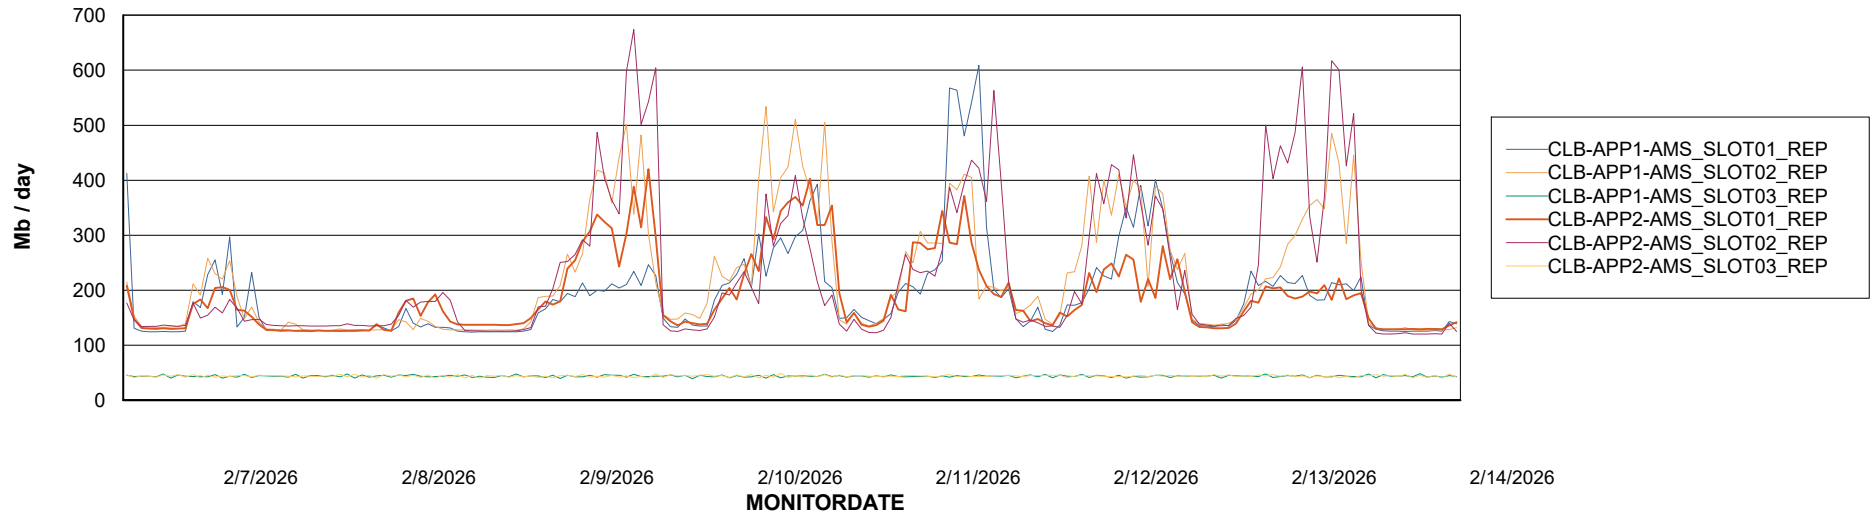

Avg memory used per ABS Server Service

Avg users per day per ABS server

Weekly SLA Customer Report

Customer: CLB OCI AMS Production
Database ID: 196

ABSSolute Application ReportServer Services

Avg memory used per ReportServer Service