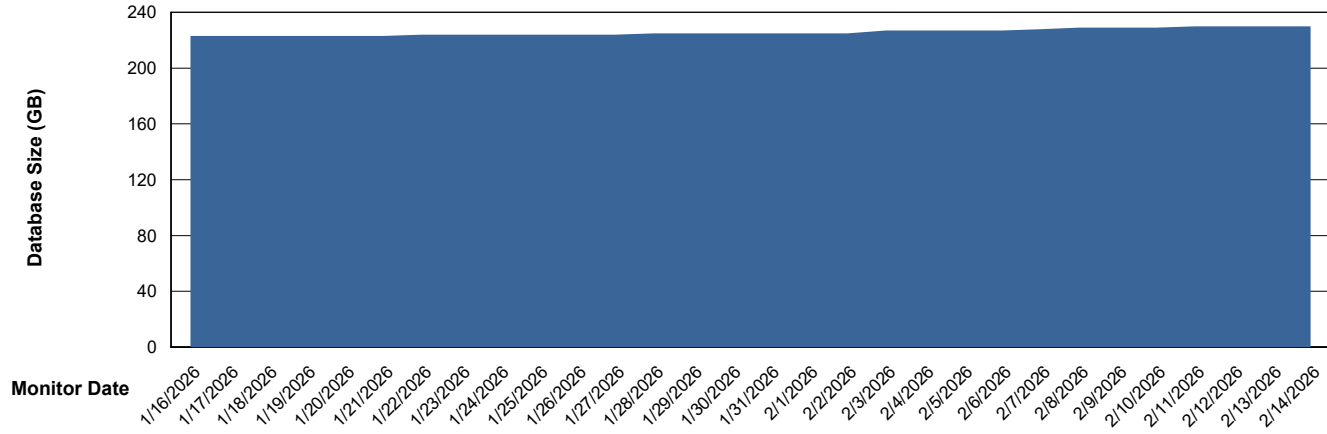

Weekly SLA Customer Report

Customer CLB OCI AMS Production
Database ID 196

Database Performance CLB-DBS2-AMS_PROD_HSBABS1

DB Processes Max 0
DB Processes Max 1,000
DB Processes Max 4

Weekly SLA Customer Report

Customer CLB OCI AMS Production
Database ID 196

DATABASE SIZE CLB-BI2-AMS_ABS1_DB

Database growth over last month

DATABASE SIZE CLB-DBS1-AMS_PROD_ABS1

Database growth over last month

Weekly SLA Customer Report