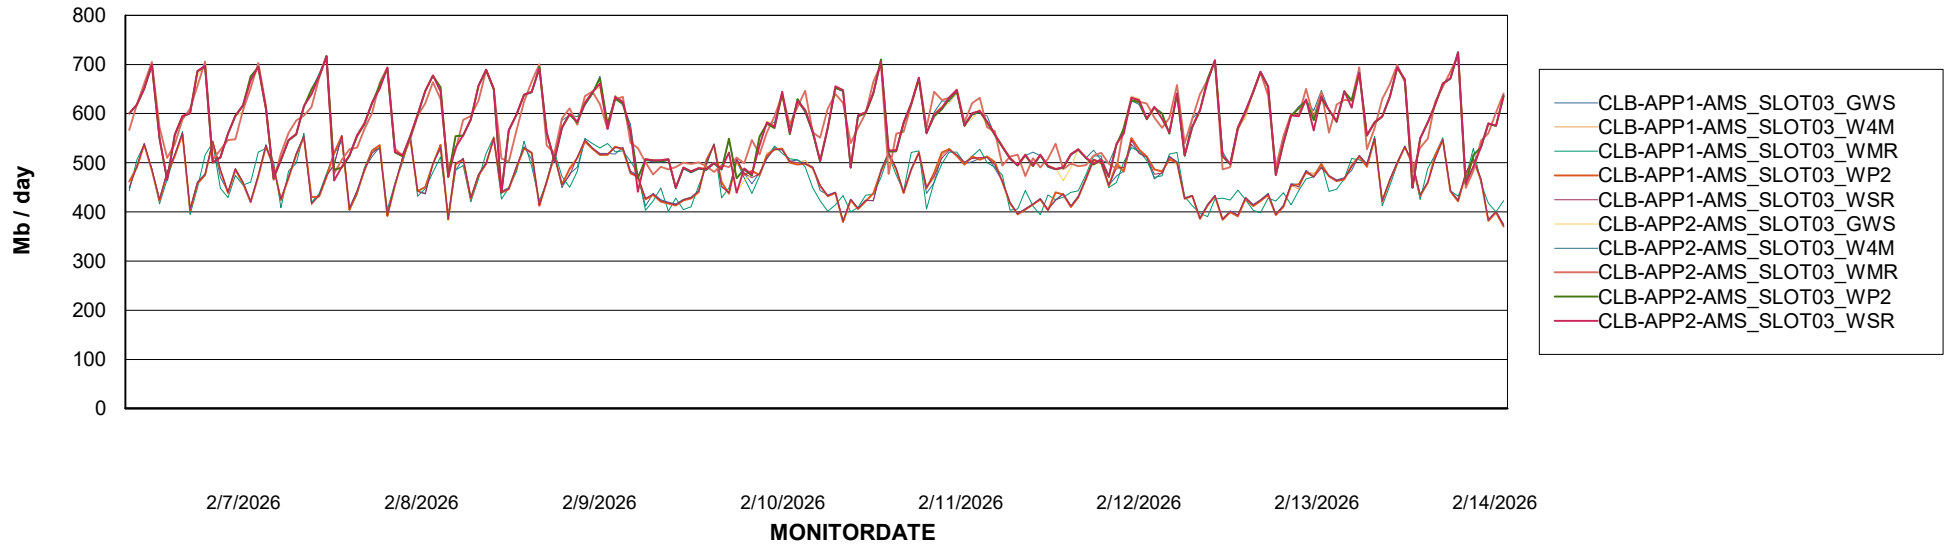

ABSSolute Web Component Services

Avg memory used per ABS Web component