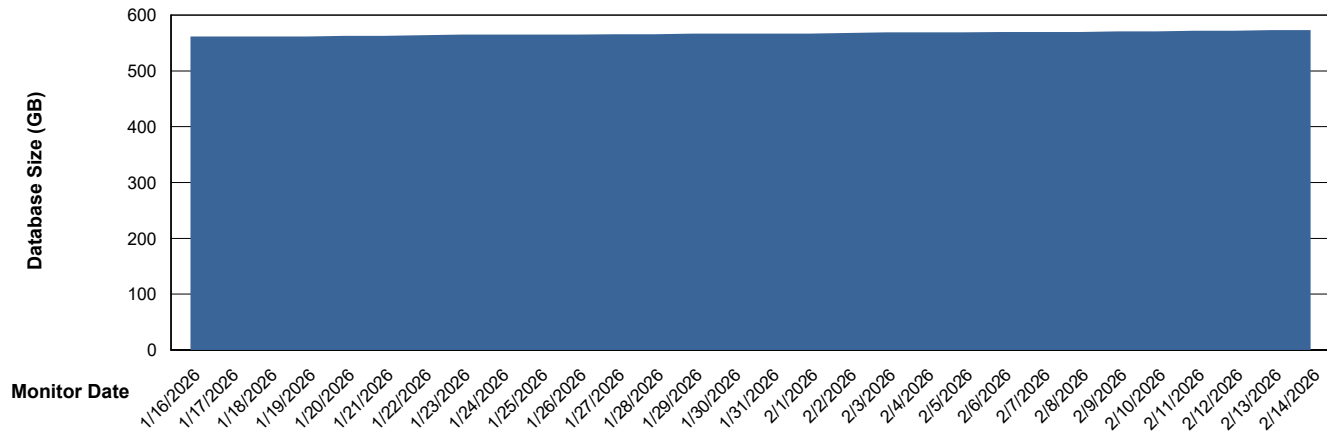

Customer CLB OCI AMS Production
Database ID 196

DATABASE SIZE CLB-BI2-AMS_ABS1_DB

Database growth over last month

DATABASE SIZE CLB-DBS1-AMS_PROD_ABS1

Database growth over last month

Weekly SLA Customer Report