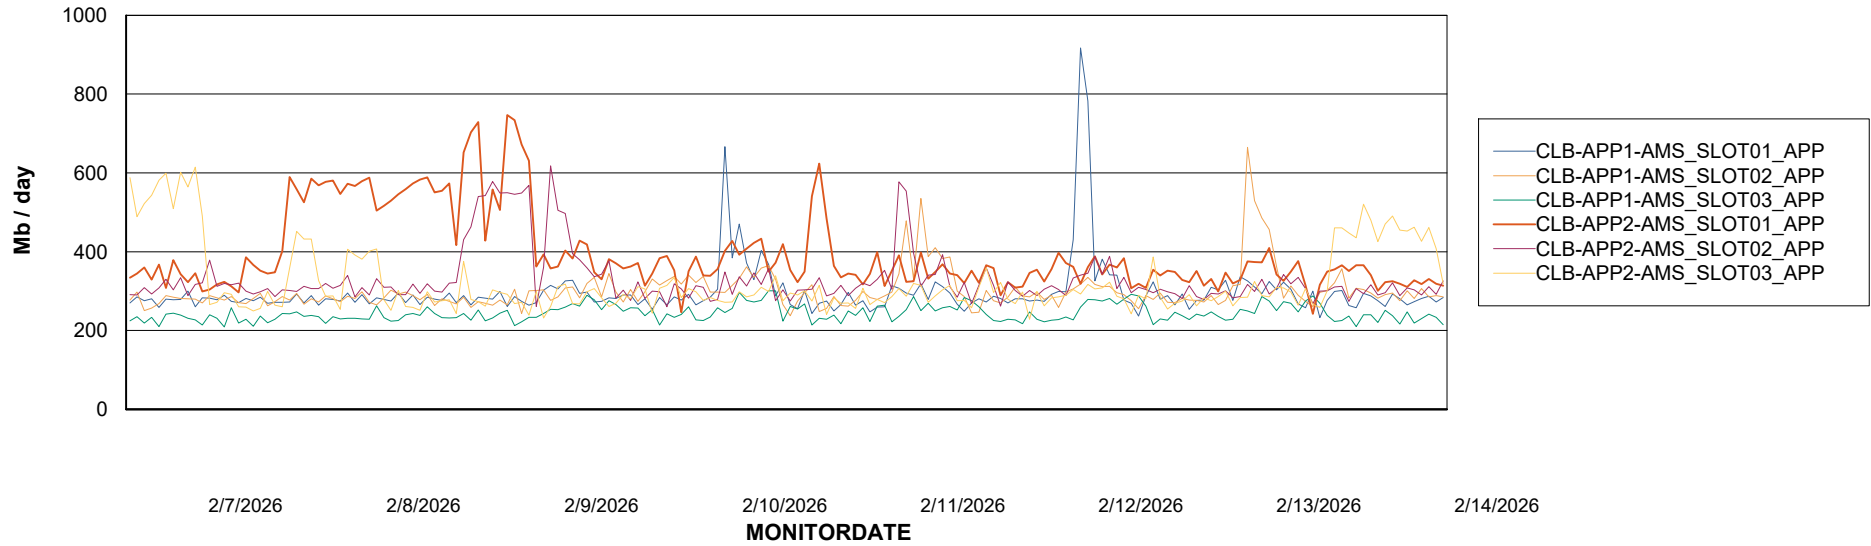

ABSSolute Application Server Services

Avg memory used per ABS Server Service