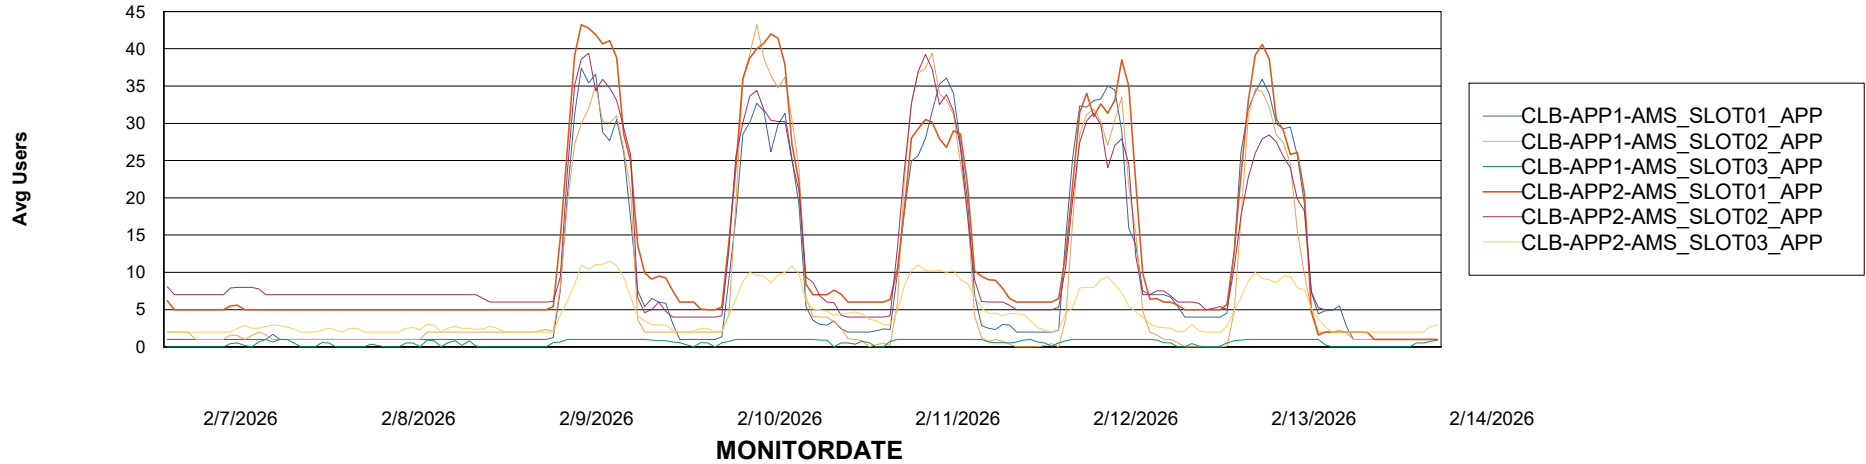

Avg users per day per ABS server