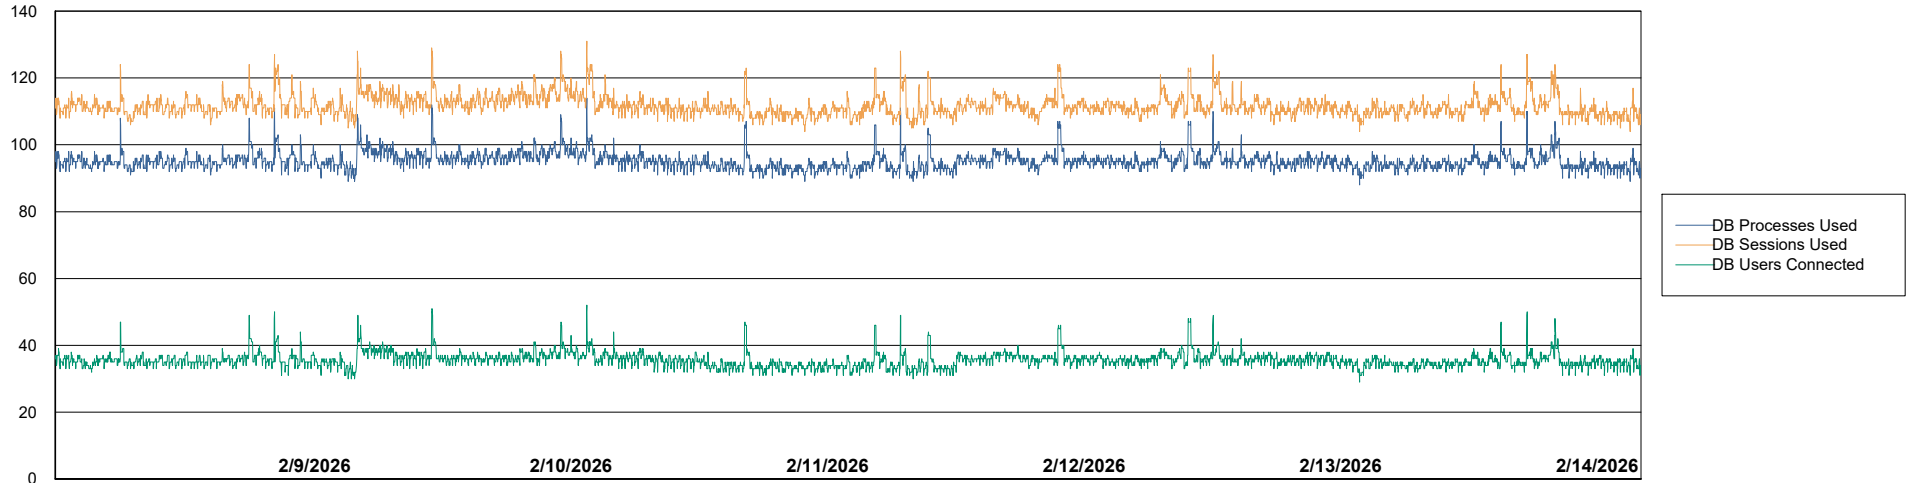

Database Performance   CLB-BI2-AMS_ABS1_DB