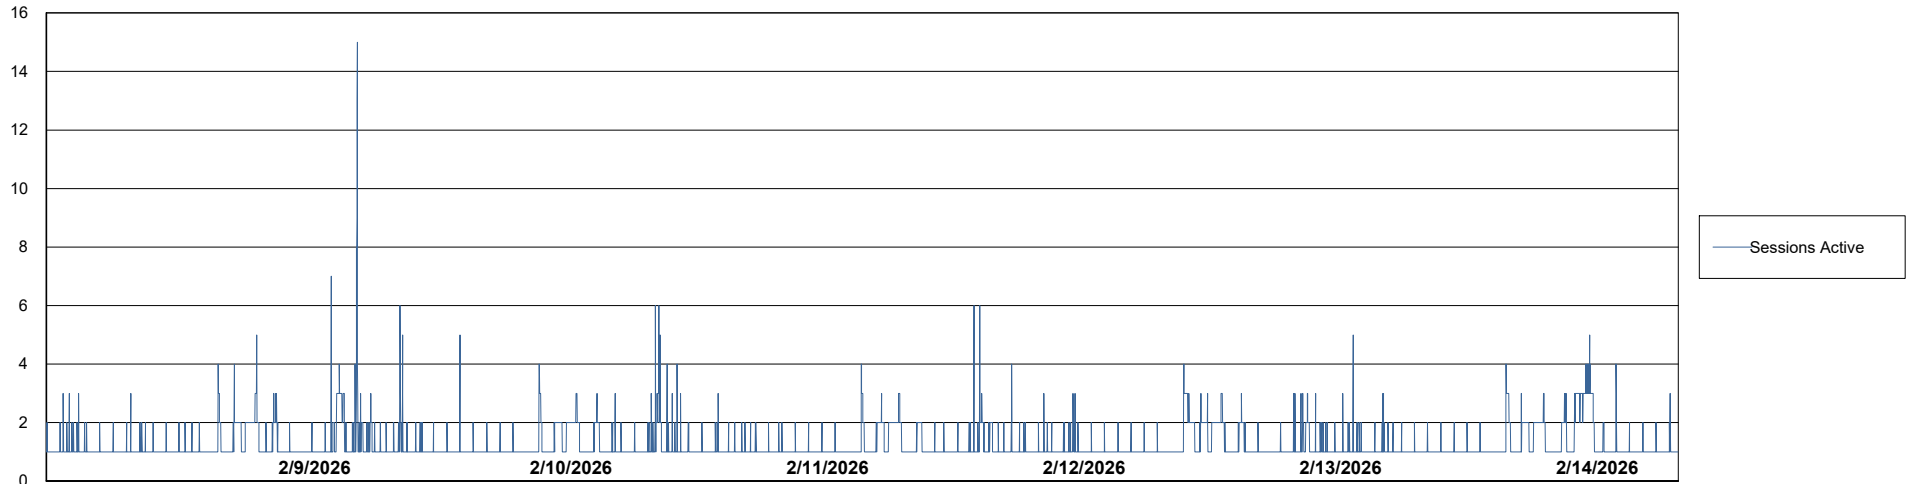

Database Performance   CLB-BI2-AMS_ABS1_DB