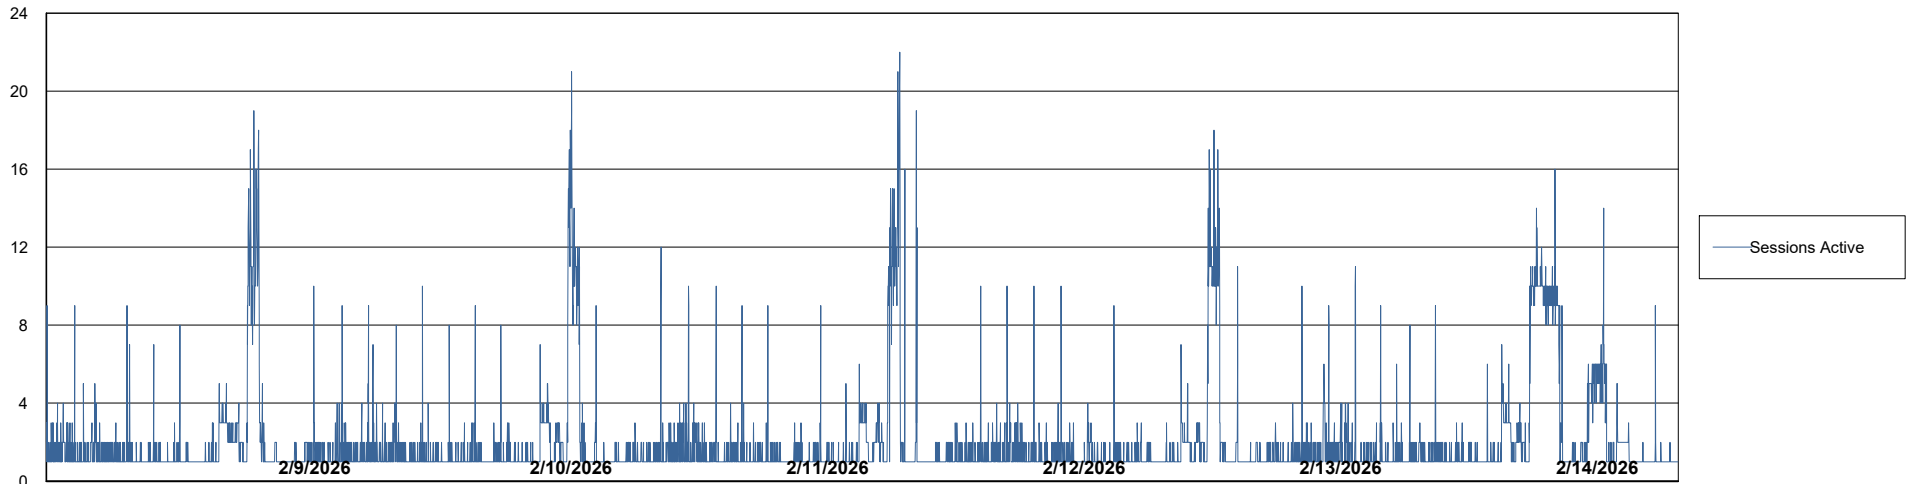

Weekly SLA Customer Report

Customer CLB OCI AMS Production
Database ID 196

Database Performance CLB-BI2-AMS_ABS1_DB

Weekly SLA Customer Report

Customer: CLB OCI AMS Production
Database ID: 196

Database Performance: CLB-DBS1-AMS_PROD_ABS1