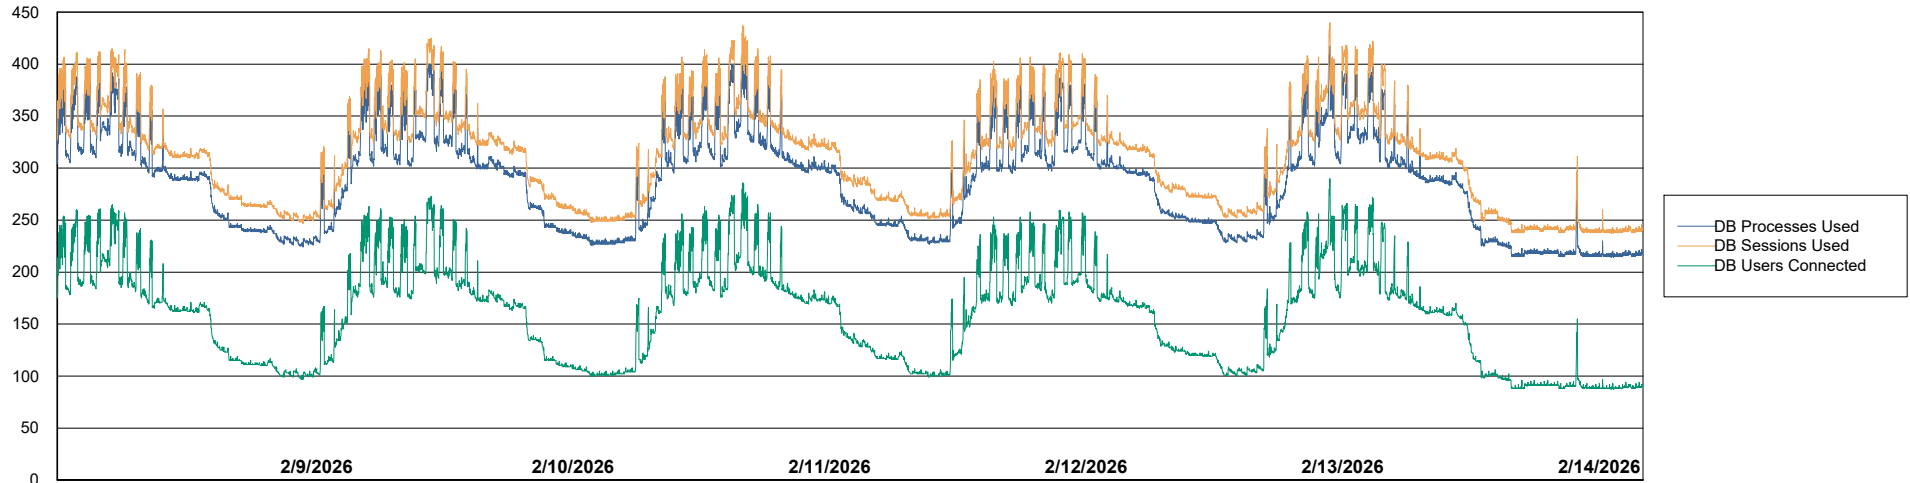

Weekly SLA Customer Report

Customer BNL_Production
 Database ID 83

Harddisk Usage BNL_PRD_vm-absa03

	Free disk space on C: (%)	Total disk space on C: (Gb)	Used disk space on C: (Gb)	Free disk space on D: (%)	Total disk space on D: (Gb)	Used disk space on D: (Gb)	Free disk space on E: (%)	Total disk space on E: (Gb)	Used disk space on E: (Gb)
2/14/2026	55	127	57	60	127	51	92	64	5
2/13/2026	59	127	52	60	127	50	92	64	5
2/12/2026	59	127	52	60	127	50	92	64	5
2/11/2026	59	127	51	60	127	50	92	64	5
2/10/2026	60	127	51	60	127	50	92	64	5
2/9/2026	60	127	51	60	127	50	92	64	5
2/8/2026	60	127	51	60	127	50	92	64	5

Weekly SLA Customer Report

Customer BNL_Production
Database ID 83

Database Performance BNLDB_Production

Weekly SLA Customer Report

Customer BNL_Production
Database ID 83

Database Performance BNLDB_Standby

DB Processes Max 0
DB Processes Max 1,000
DB Processes Max 4