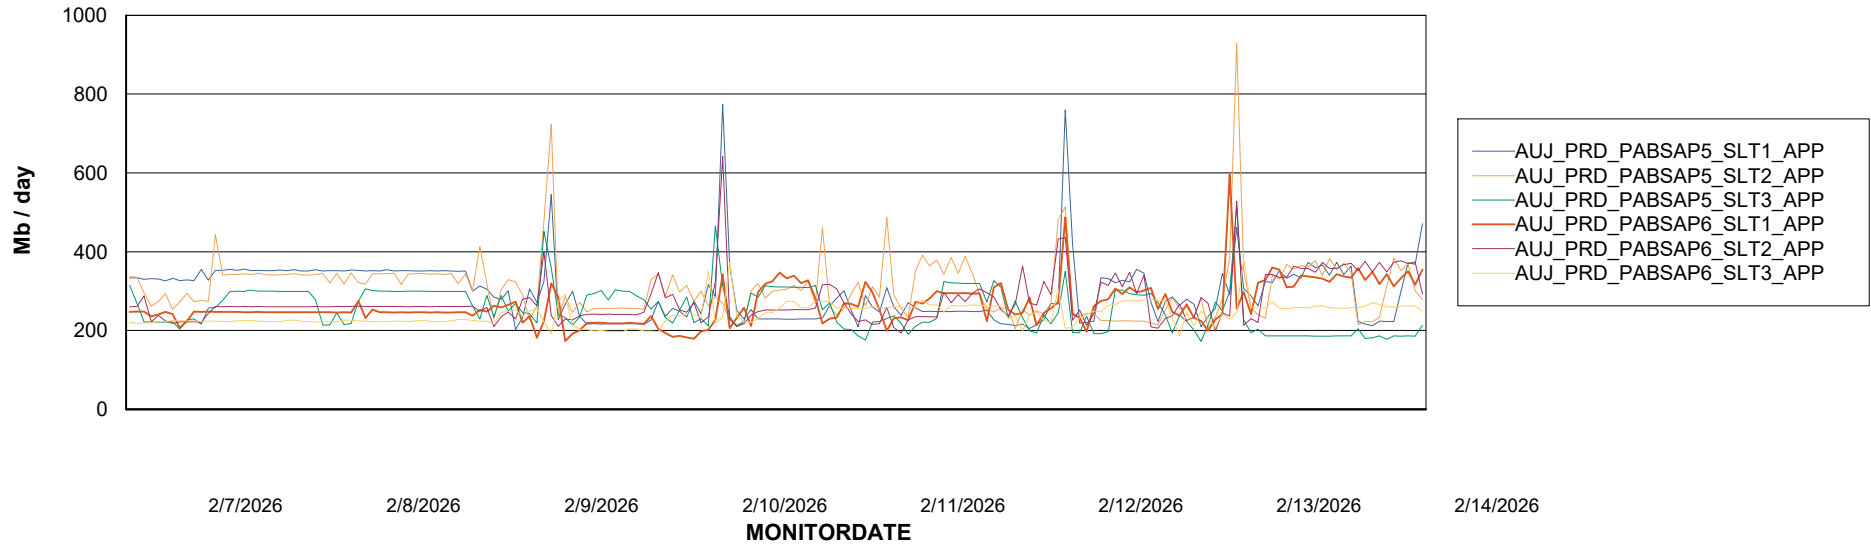

ABSSolute Application Server Services

Avg memory used per ABS Server Service