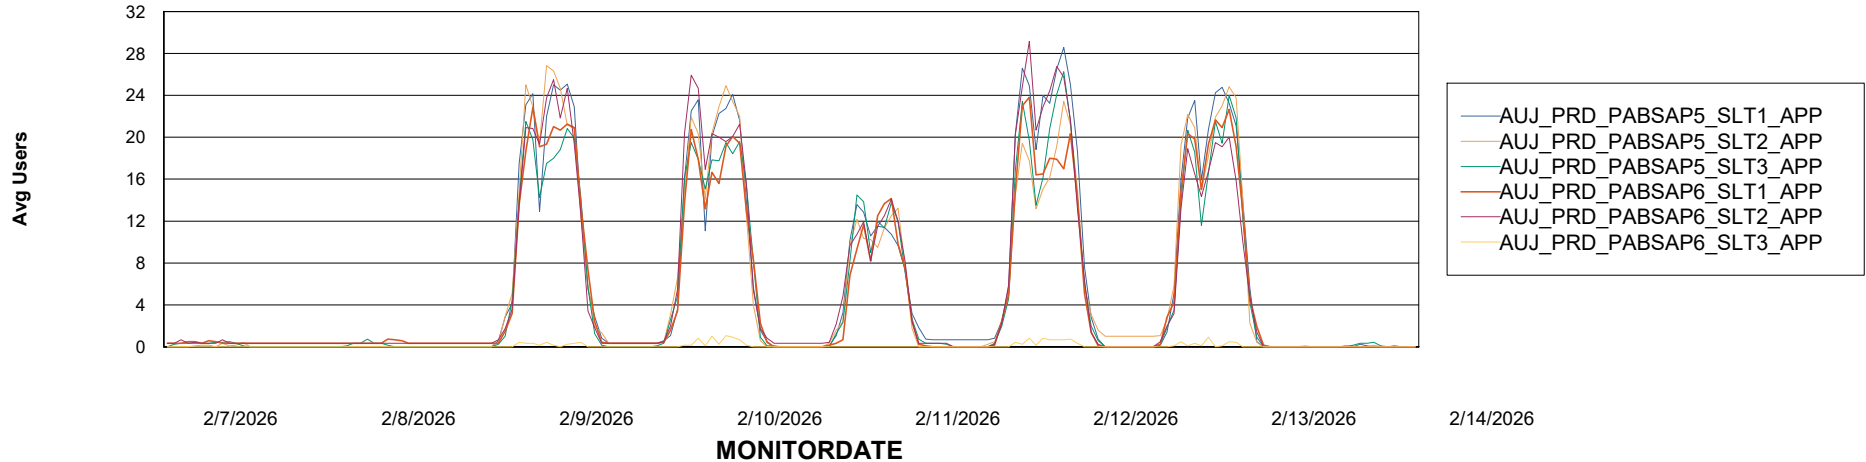

Avg users per day per ABS server