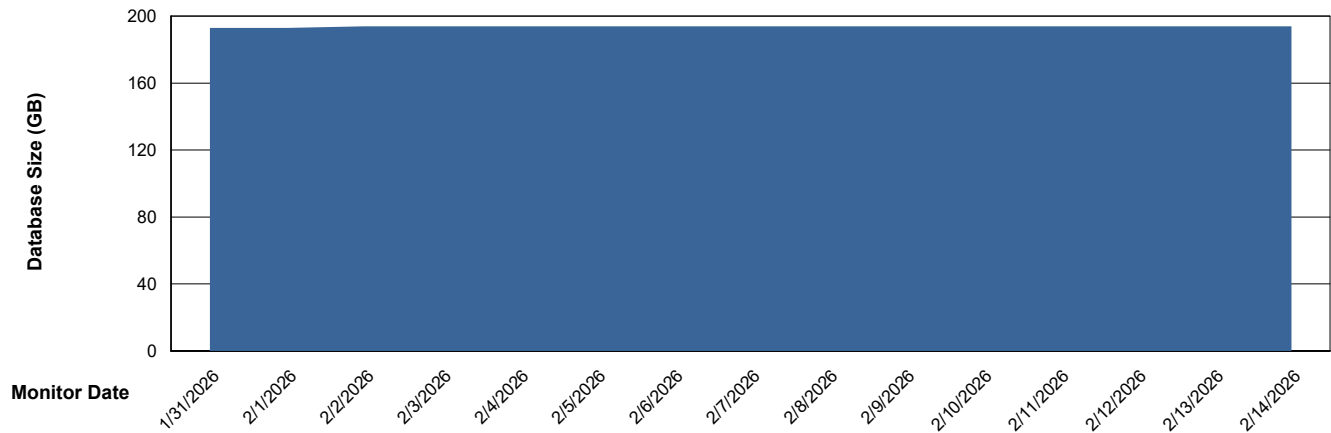

DATABASE SIZE AUJ_BI3_DB

Database growth over last month