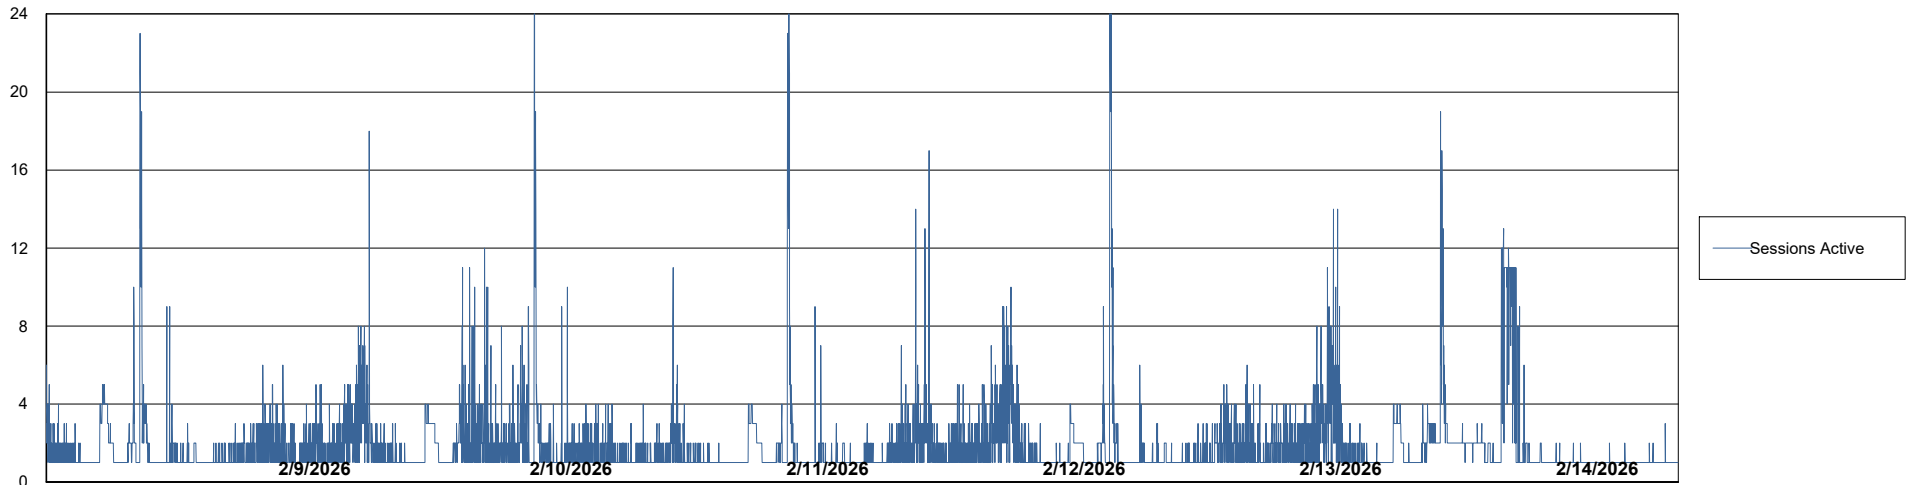

Database Performance AUJ_DB3_Primary