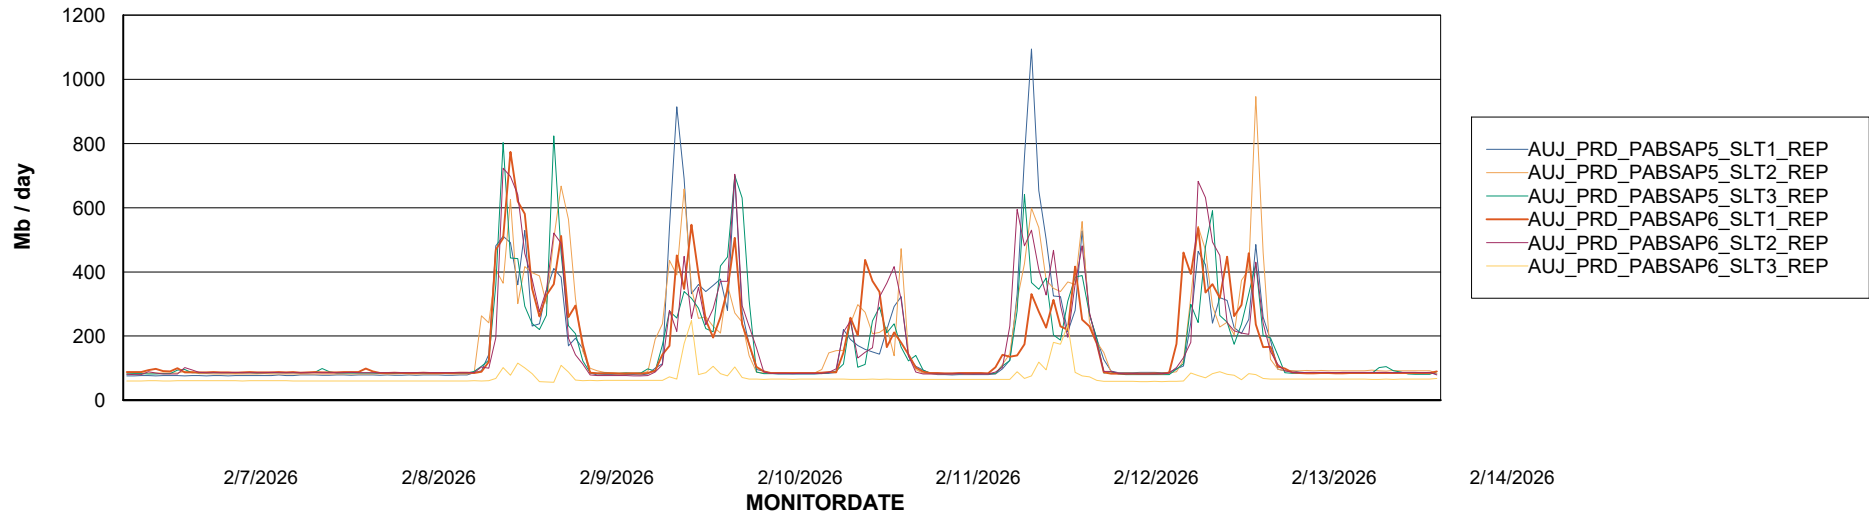

ABSSolute Application ReportServer Services

Avg memory used per ReportServer Service