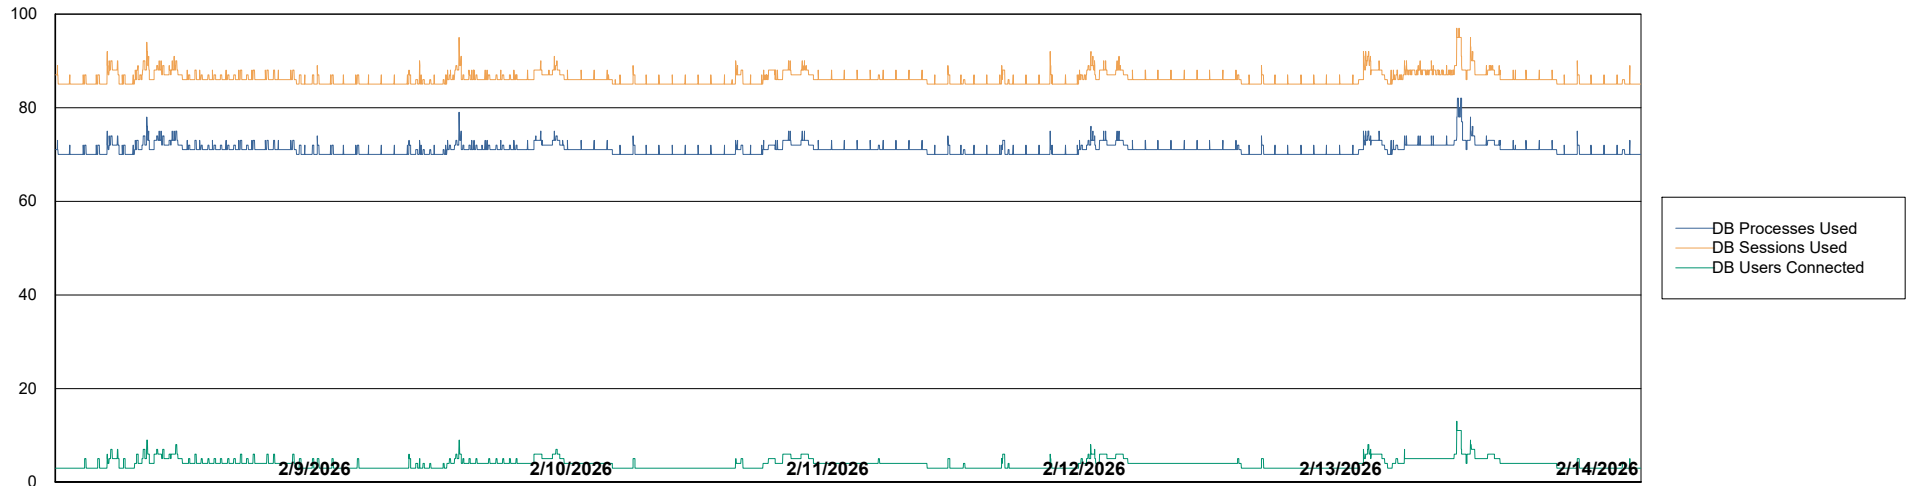

Database Performance AUJ_BI3_DB