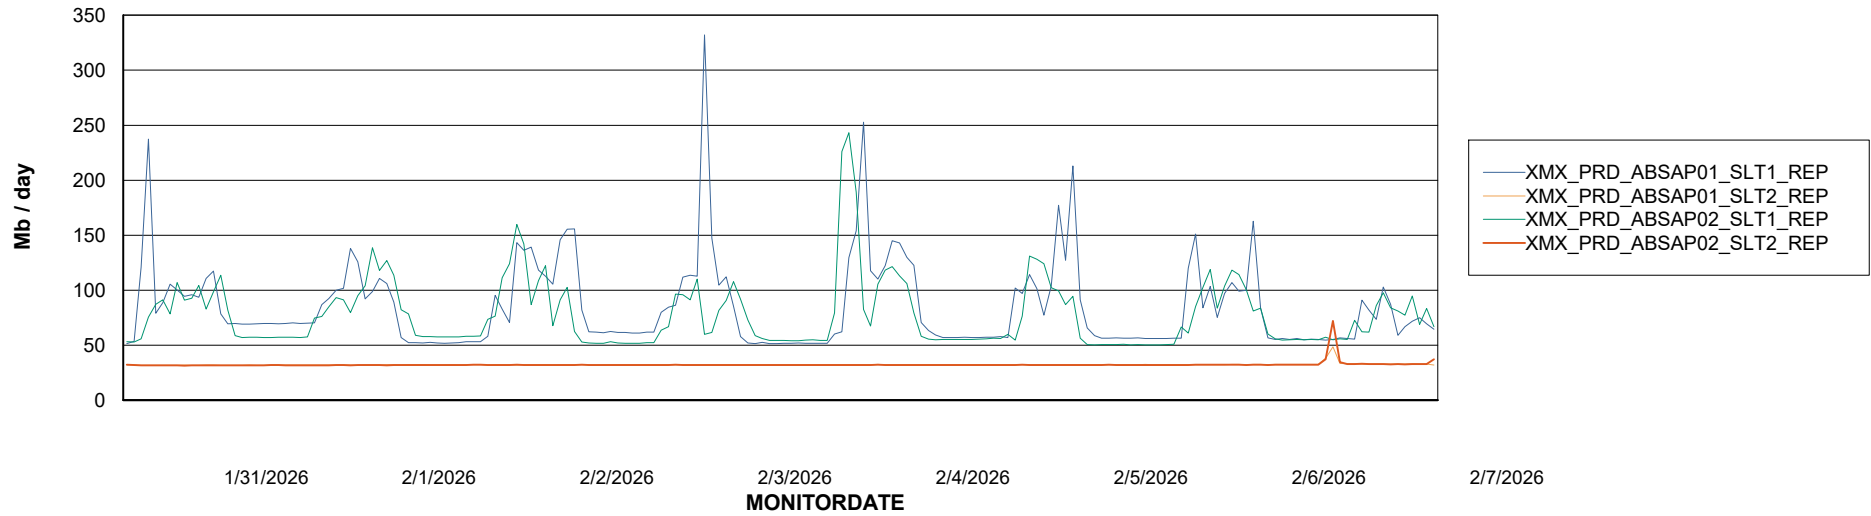

ABSSolute Application ReportServer Services

Avg memory used per ReportServer Service