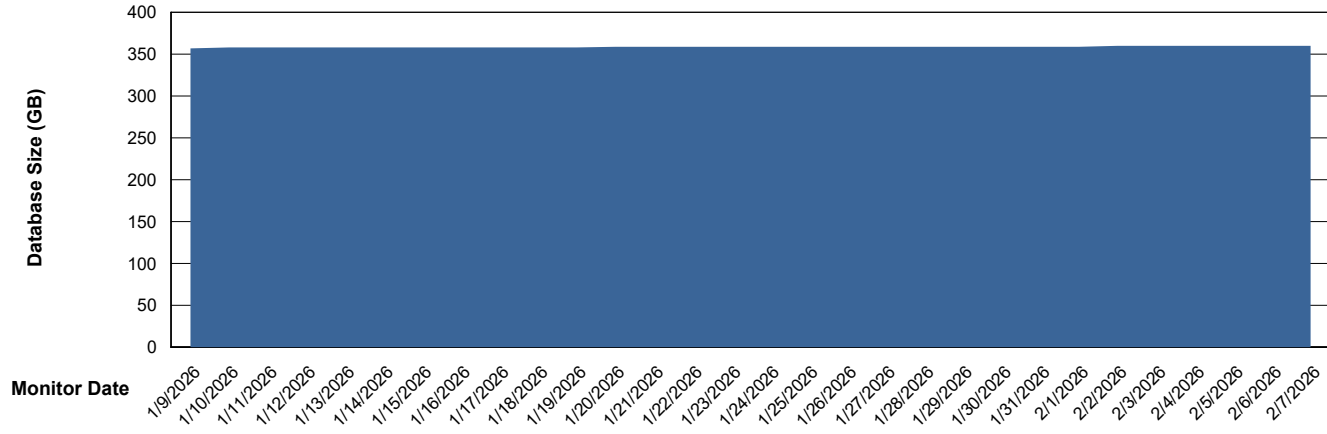

DATABASE SIZE VOS_PRD_ABSORA1-2022_ABS1

Database growth over last month