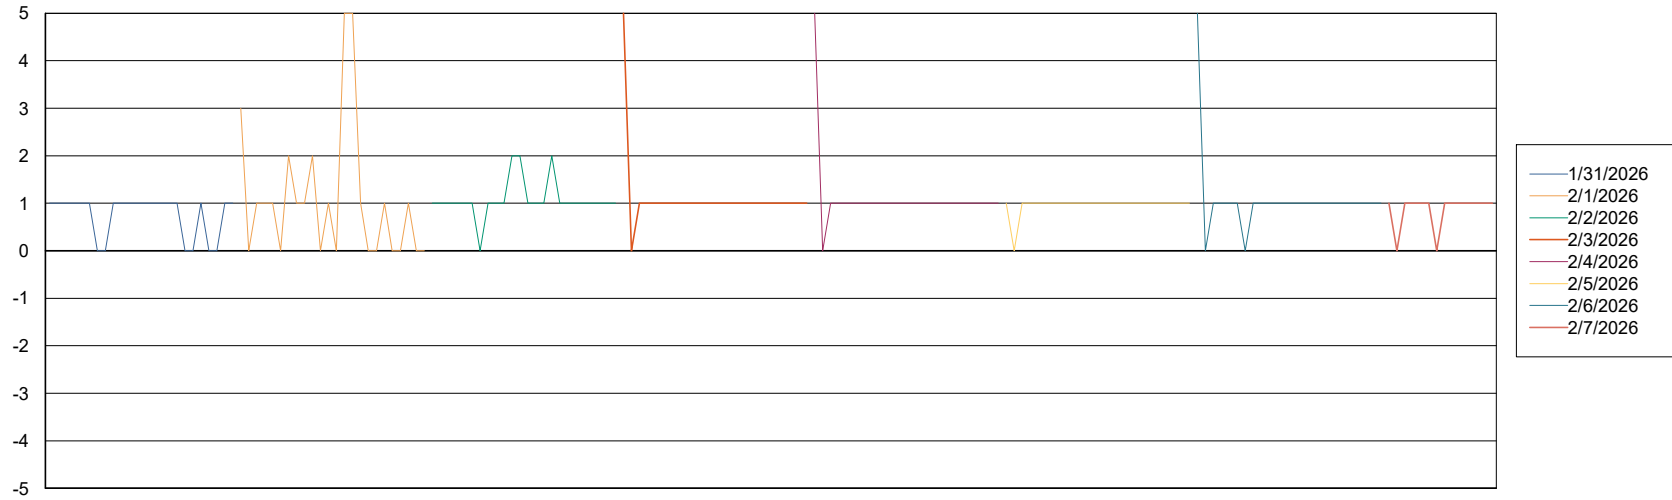

Standby Database Health VOS_Production

Recovery lag for last 7 days