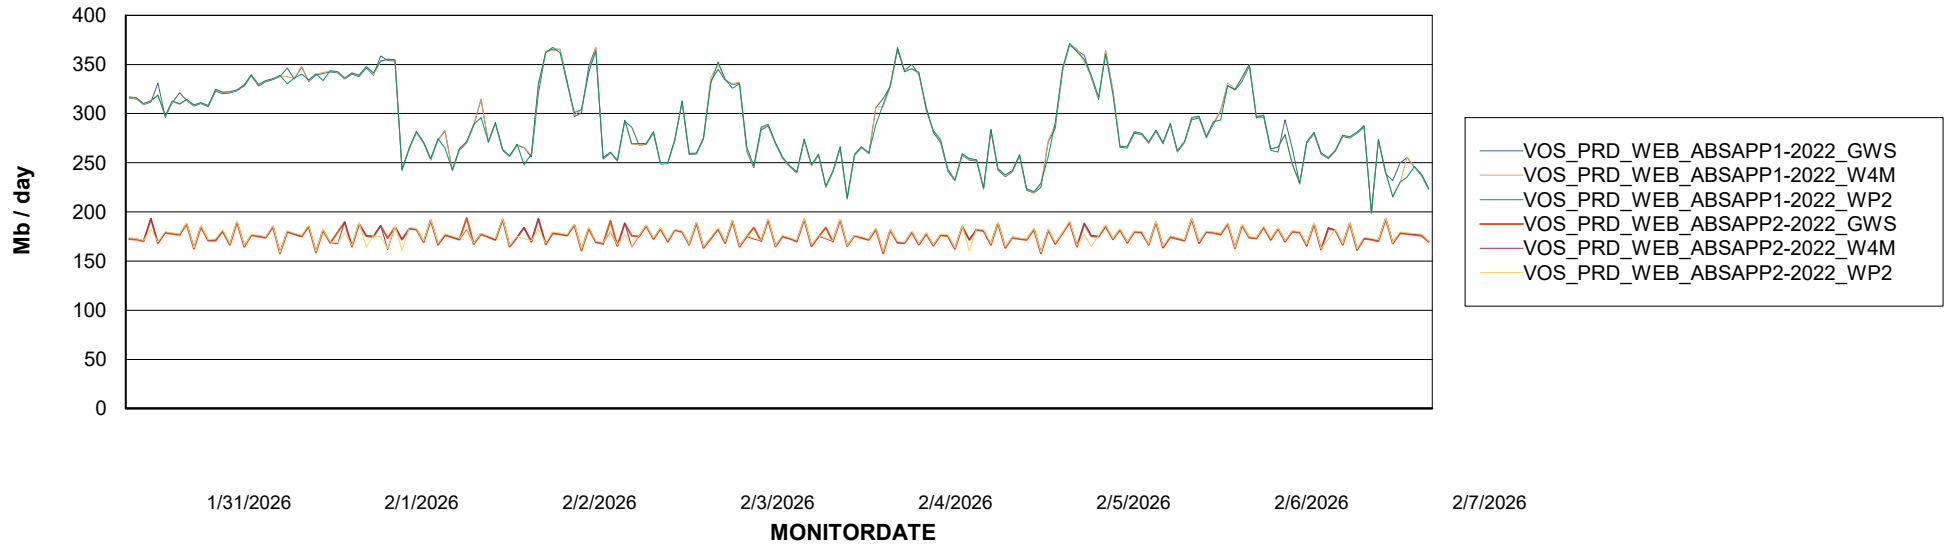

ABSSolute Web Component Services

Avg memory used per ABS Web component