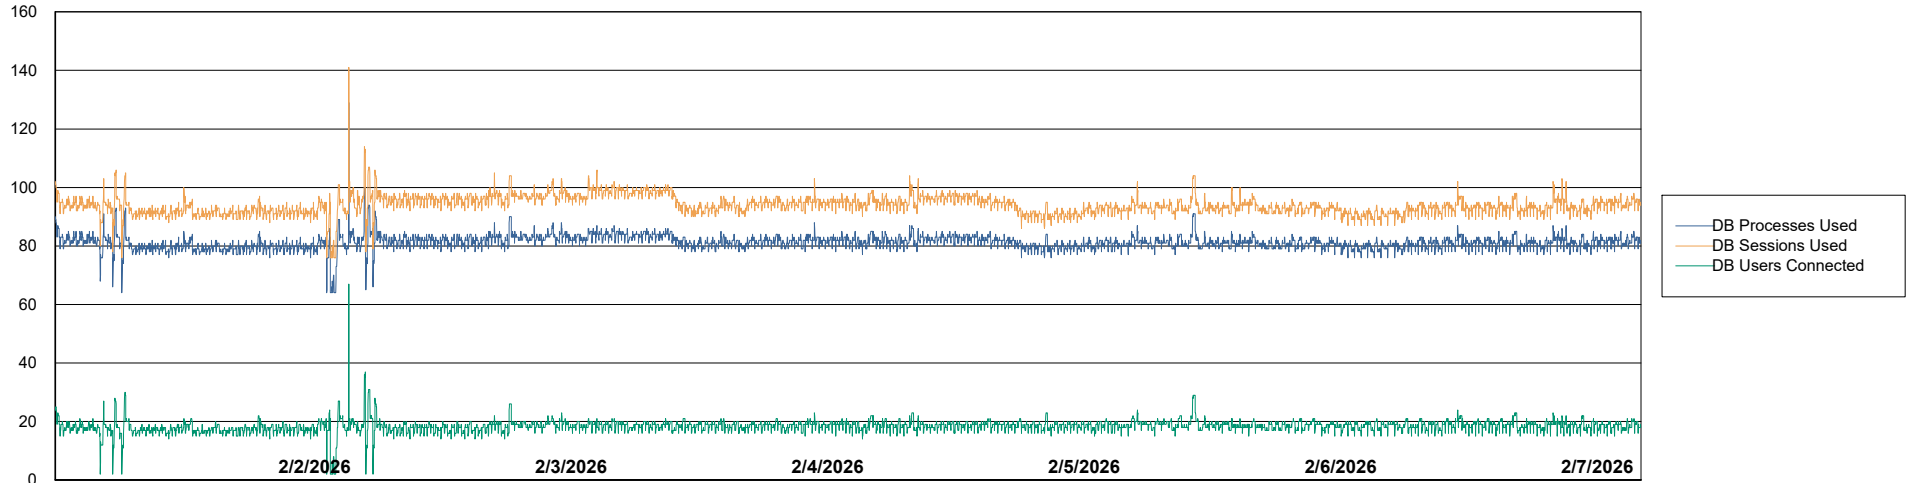

Weekly SLA Customer Report

Customer VOS_Production
Database ID 143

Database Performance VOS_PRD_ABSBI-2018_ABS1

Weekly SLA Customer Report

Customer VOS_Production
Database ID 143

Database Performance VOS_PRD_ABSBI-2025_ABS1