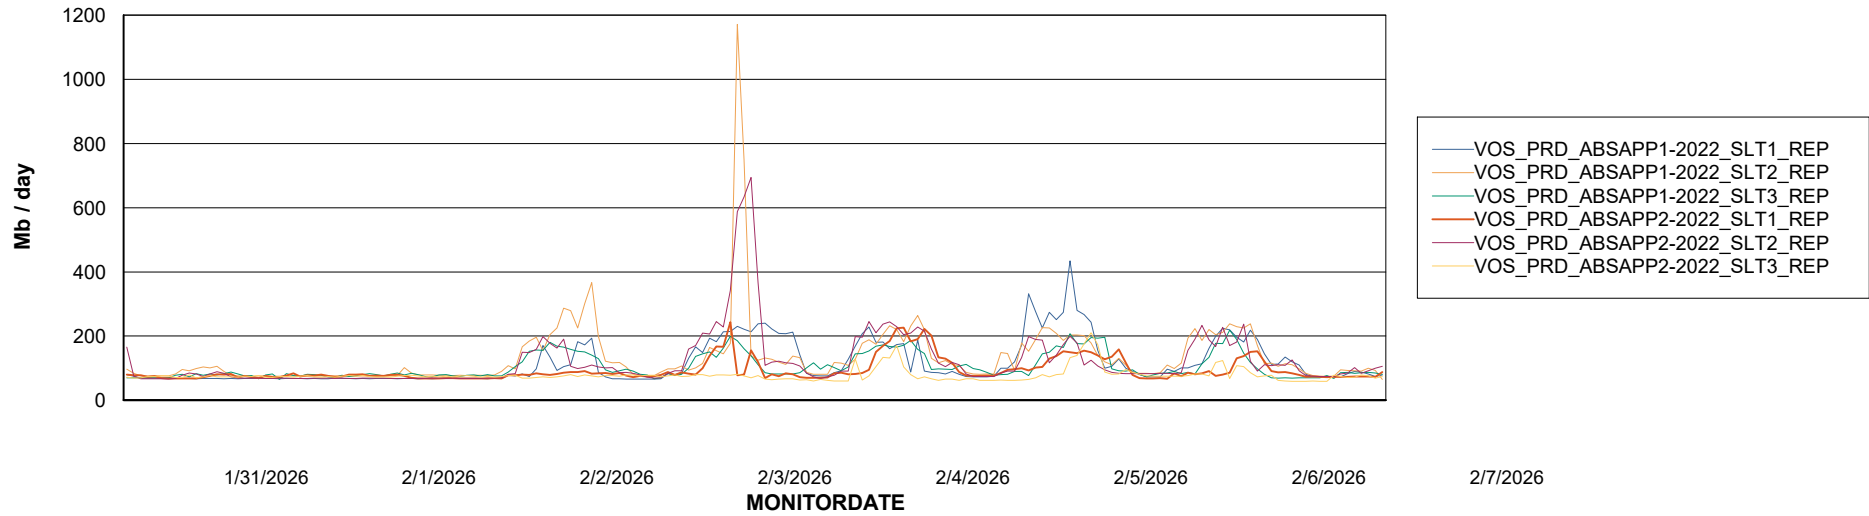

Avg memory used per ABS Server Service

Avg users per day per ABS server

Weekly SLA Customer Report

Customer VOS_Production
Database ID 143

ABSSolute Application ReportServer Services

Avg memory used per ReportServer Service