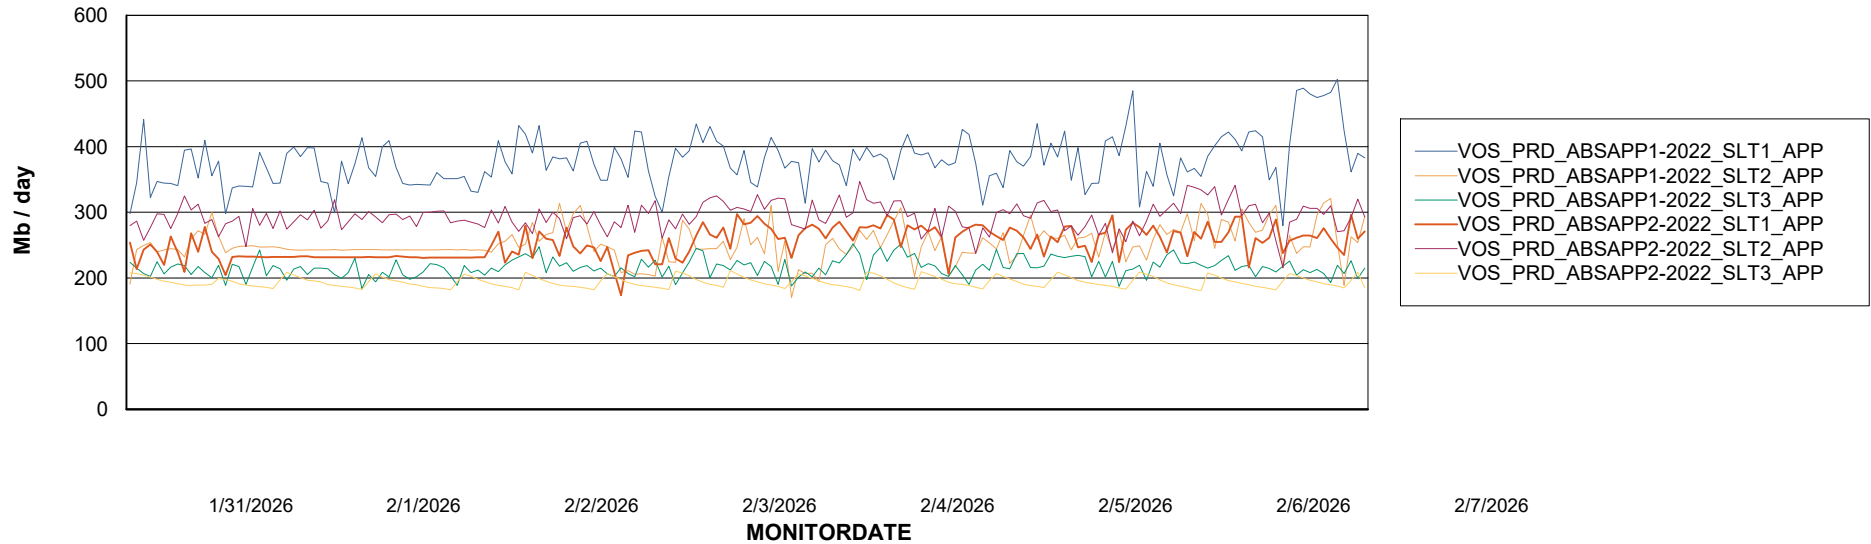

ABSSolute Application Server Services

Avg memory used per ABS Server Service