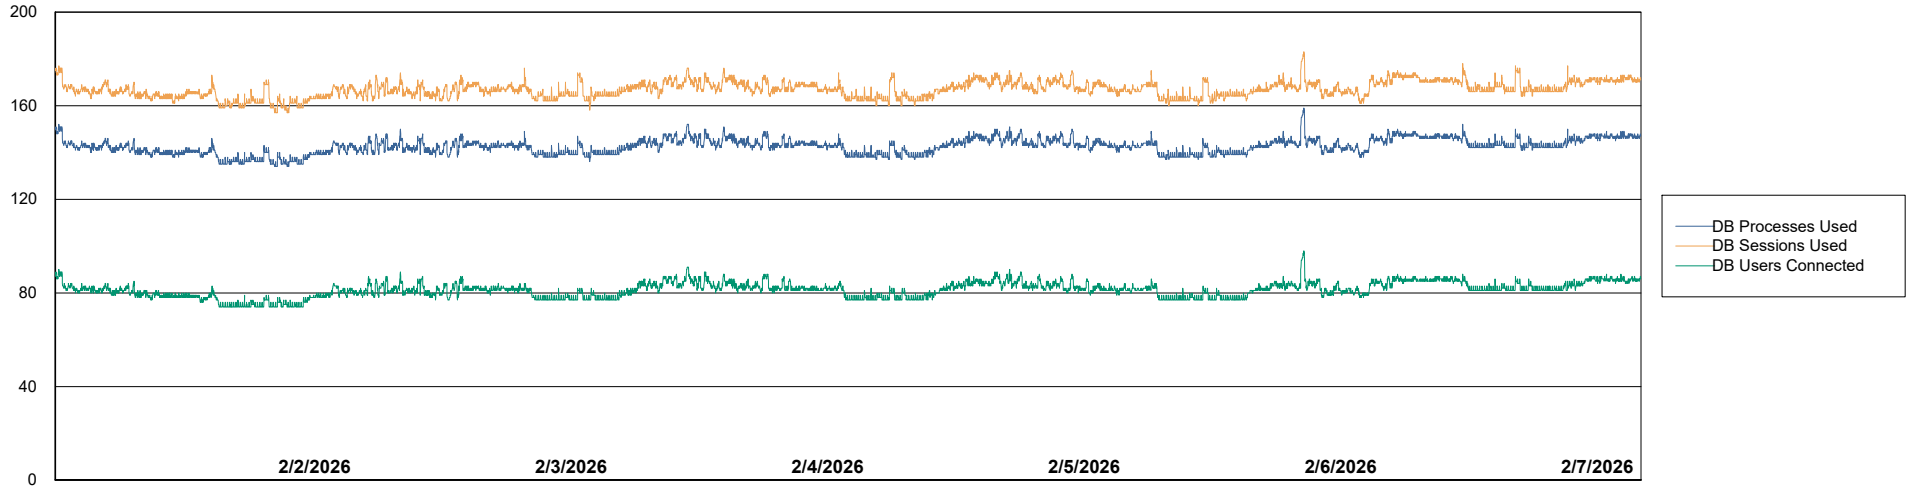

Database Performance VOS_PRD_ABSORA1-2022_ABS1