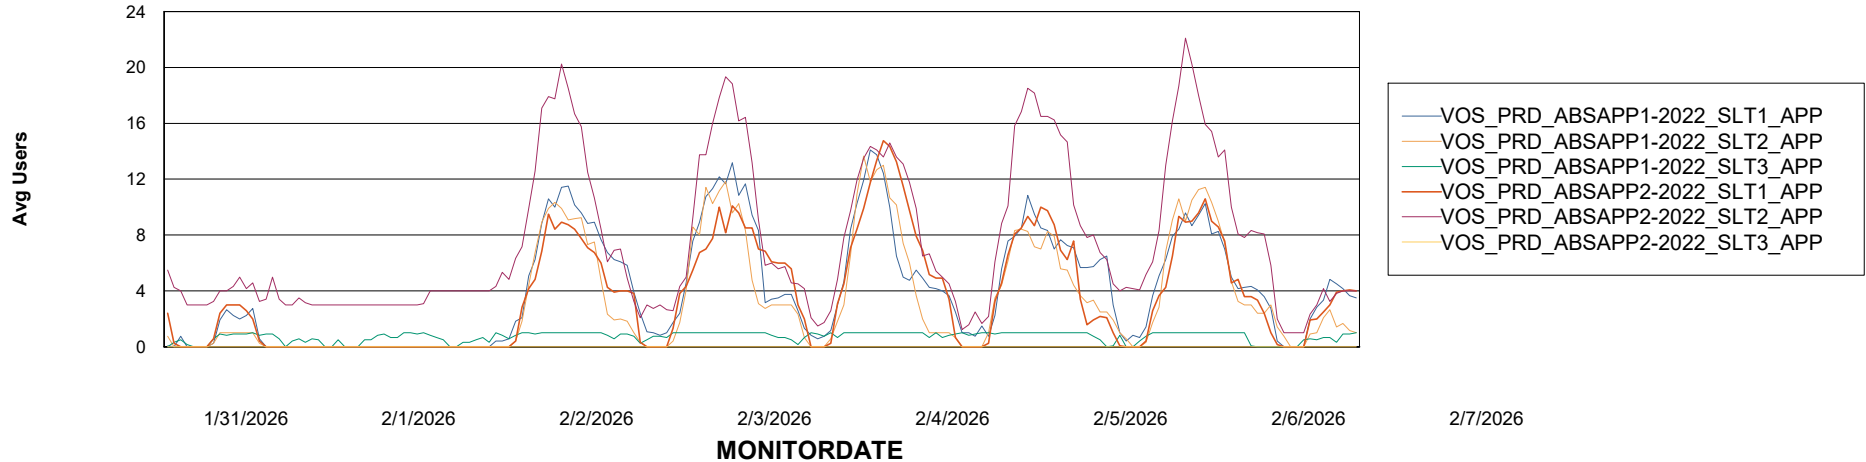

Avg users per day per ABS server