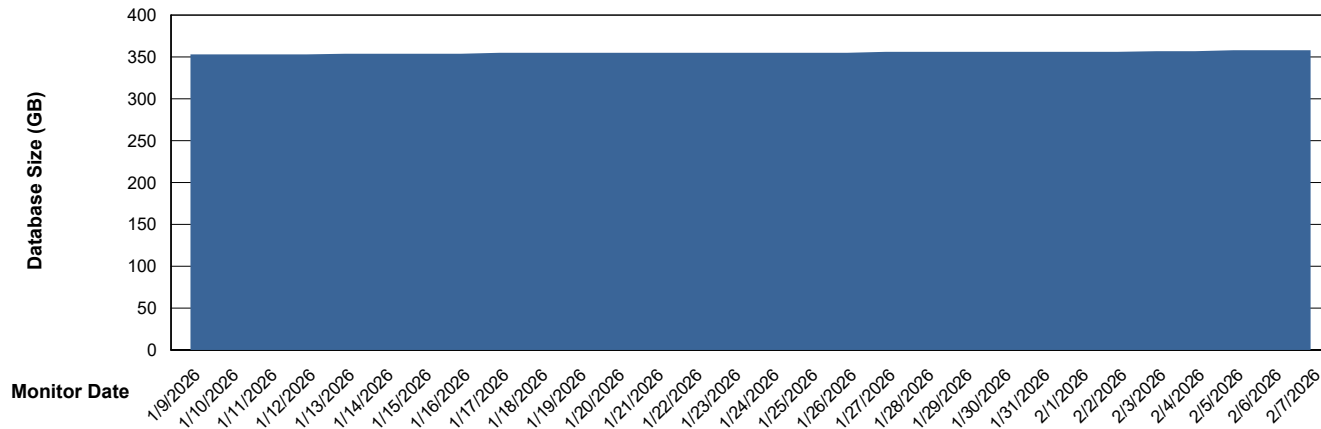

DB Processes Max 1,000

Weekly SLA Customer Report

Customer VOS_Production
Database ID 143

DATABASE SIZE VOS_PRD_ABSBI-2018_ABS1

Database growth over last month

DATABASE SIZE VOS_PRD_ABSBI-2025_ABS1

Database growth over last month