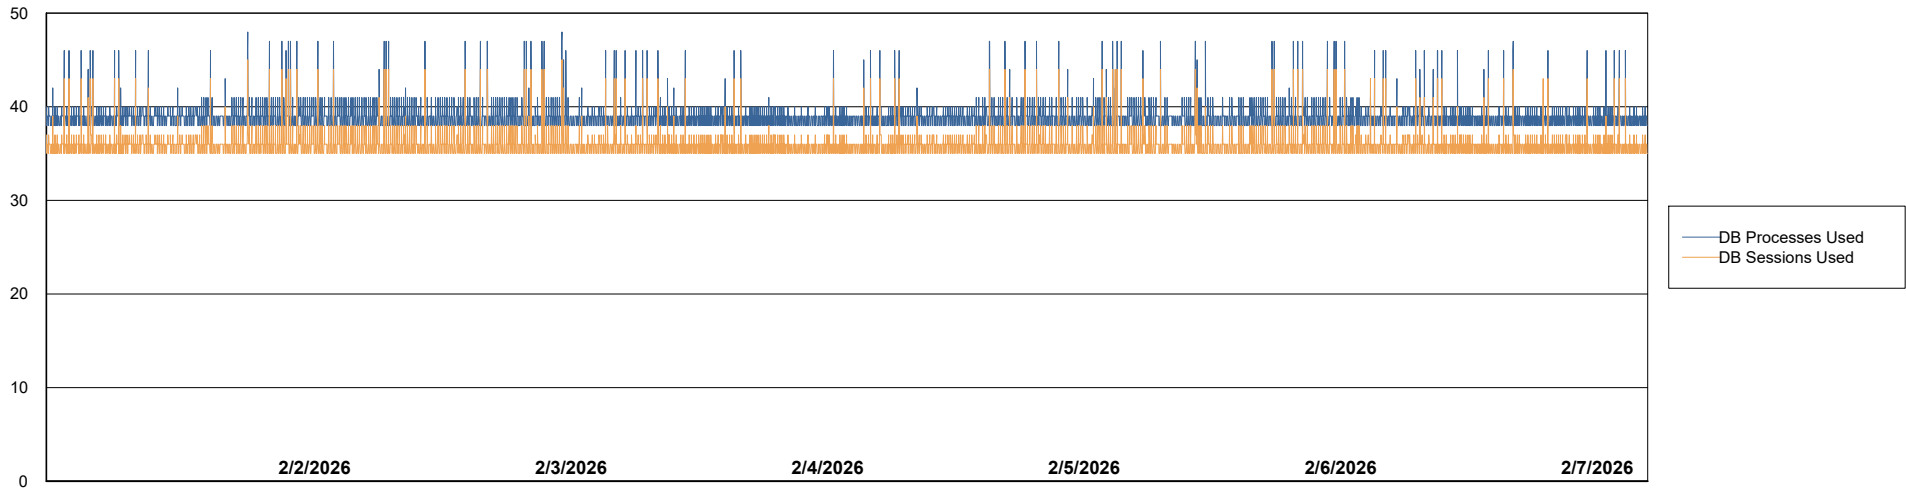

Database Performance VOS_PRD_ABSORA2-2022_HSBABS1

DB Processes Max 1,000