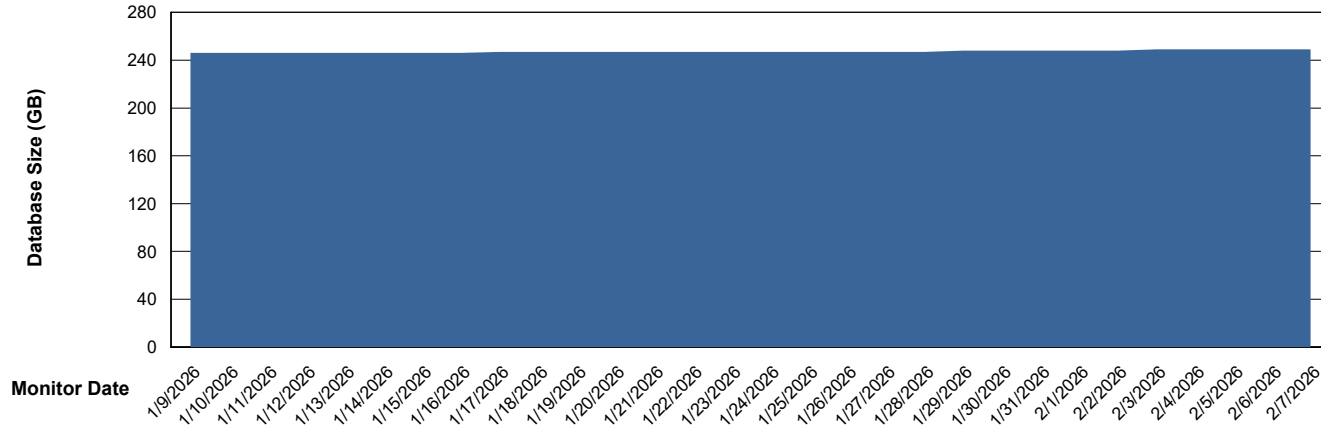

DB Processes Max 1,000

Weekly SLA Customer Report

Customer VOS_Production
Database ID 143

DATABASE SIZE VOS_PRD_ABSBI-2018_ABS1

Database growth over last month

DATABASE SIZE VOS_PRD_ABSBI-2025_ABS1

Database growth over last month