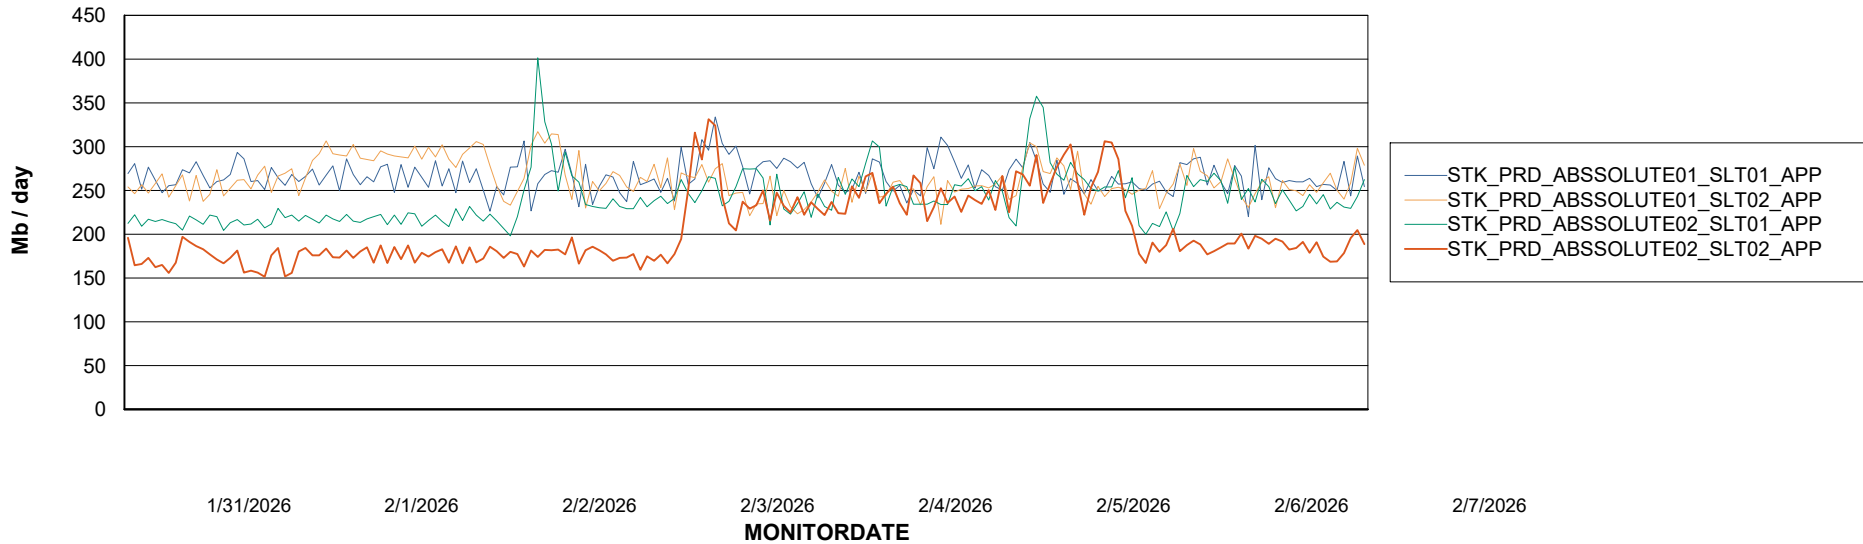

ABSSolute Application Server Services

Avg memory used per ABS Server Service