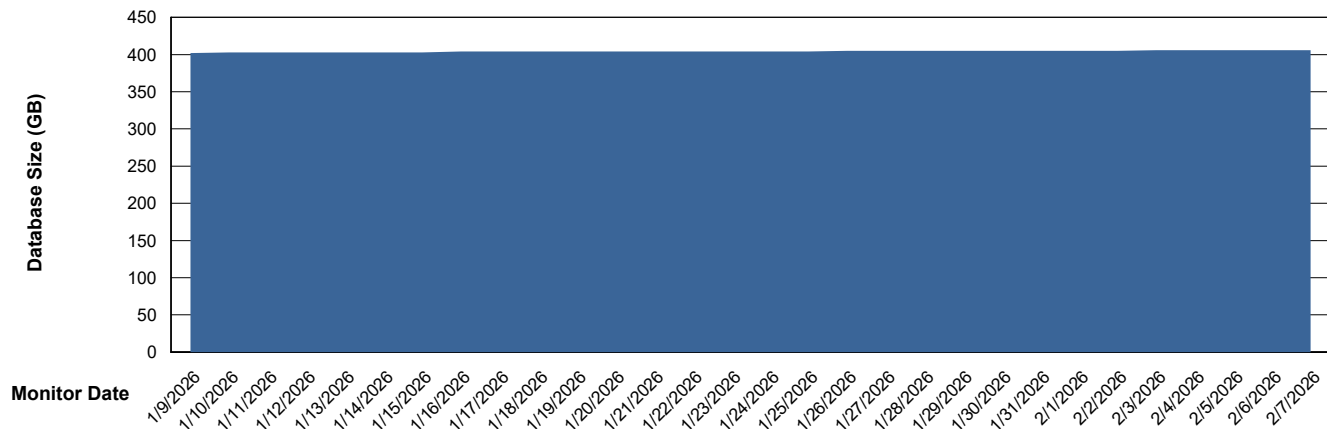

DATABASE SIZE STK_PRD_ABSDBORACLE01_ABS1

Database growth over last month