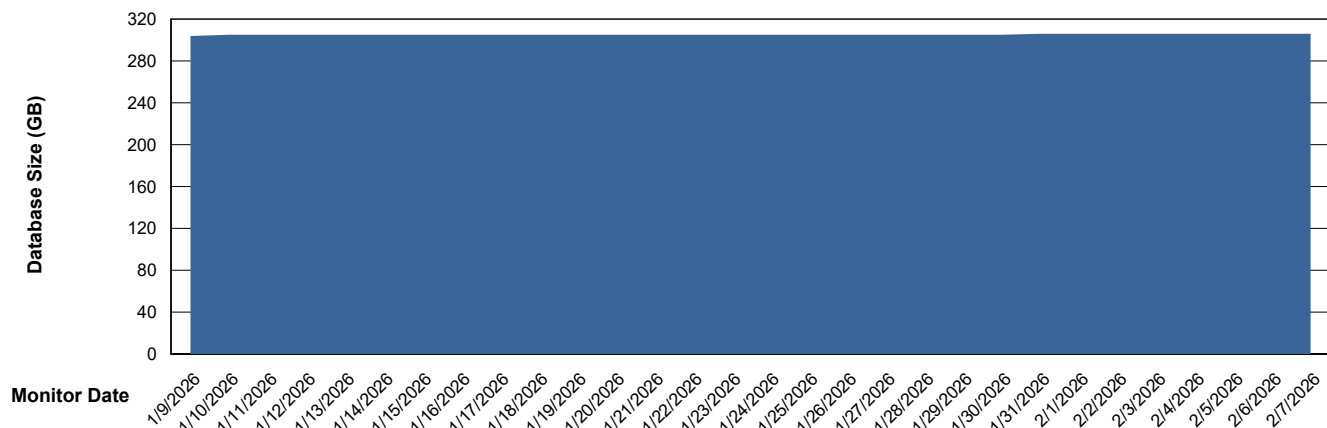

DATABASE SIZE STK_PRD_ABSDBORACLE02_ABST

Database growth over last month