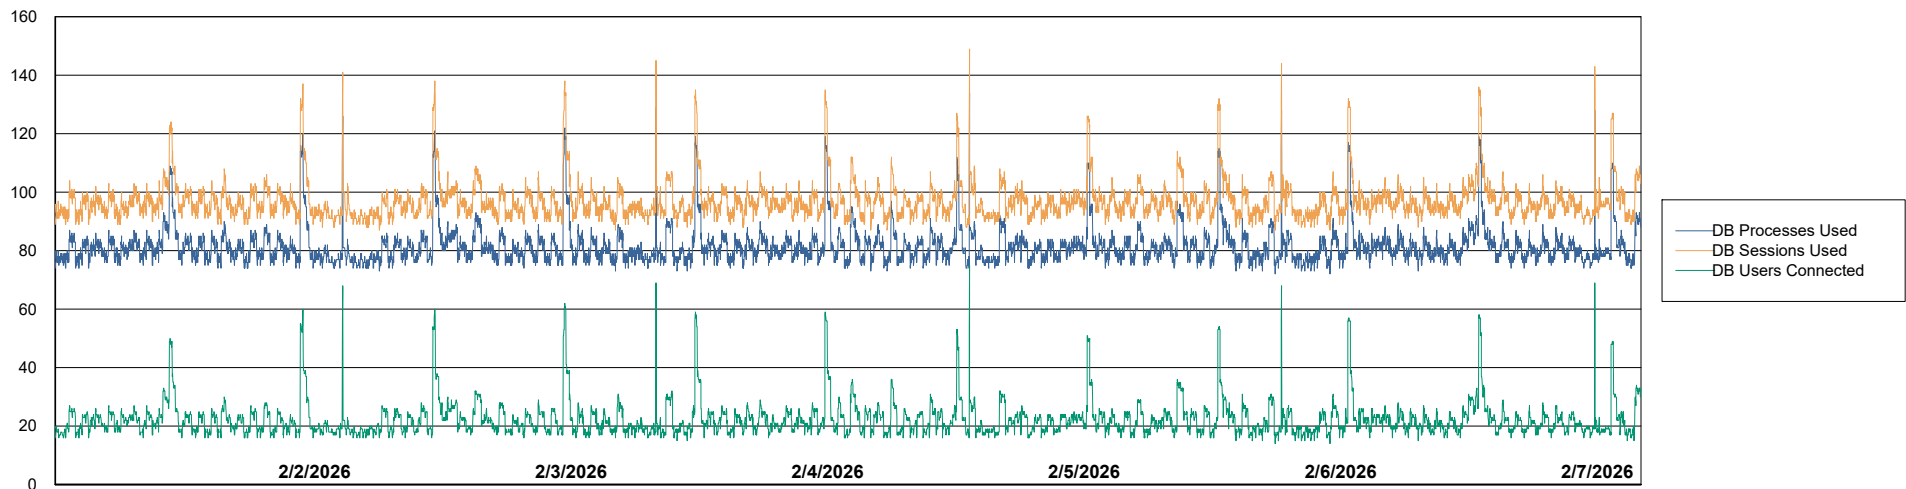

Database Performance SHL-BI-ASH_PROD_ABS1