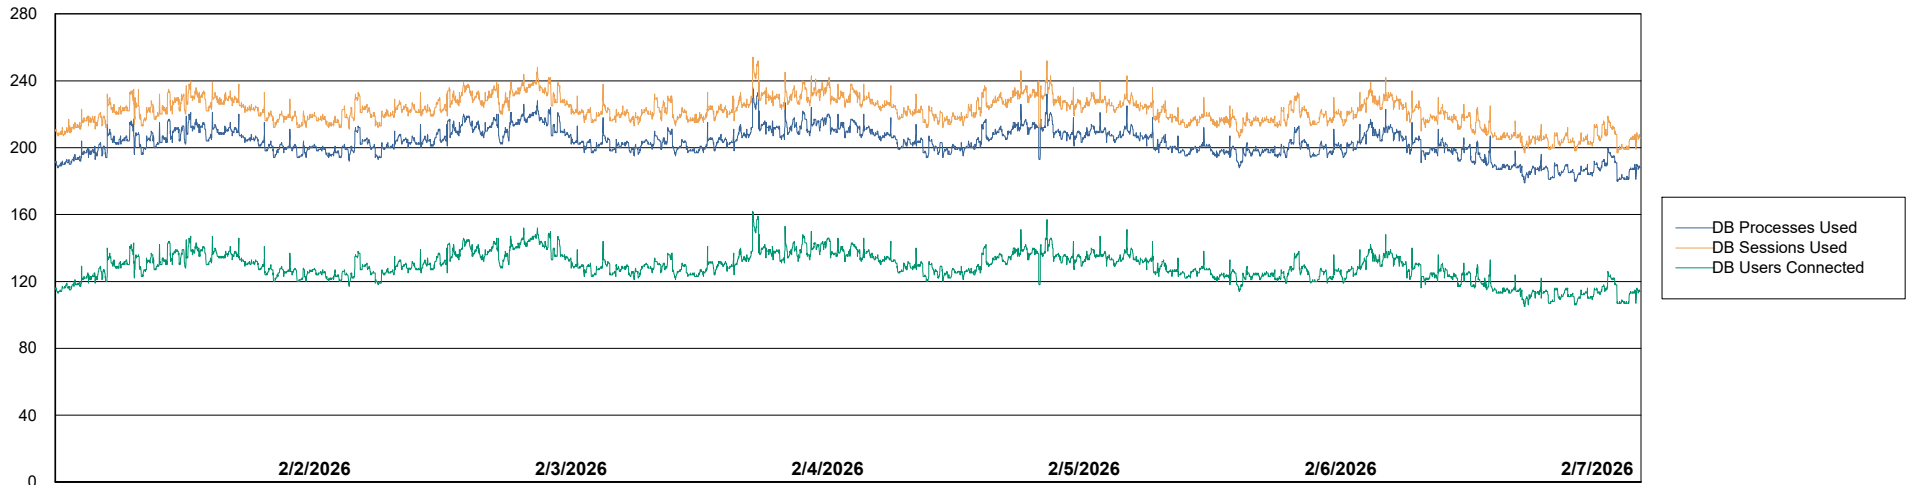

Weekly SLA Customer Report

Customer SHL OCI ASH Production
Database ID 182

Database Performance SHL-BI-ASH_PROD_ABS1

Weekly SLA Customer Report

Customer SHL OCI ASH Production
Database ID 182

Database Performance SHL-DBS1-ASH_PROD_ABS1