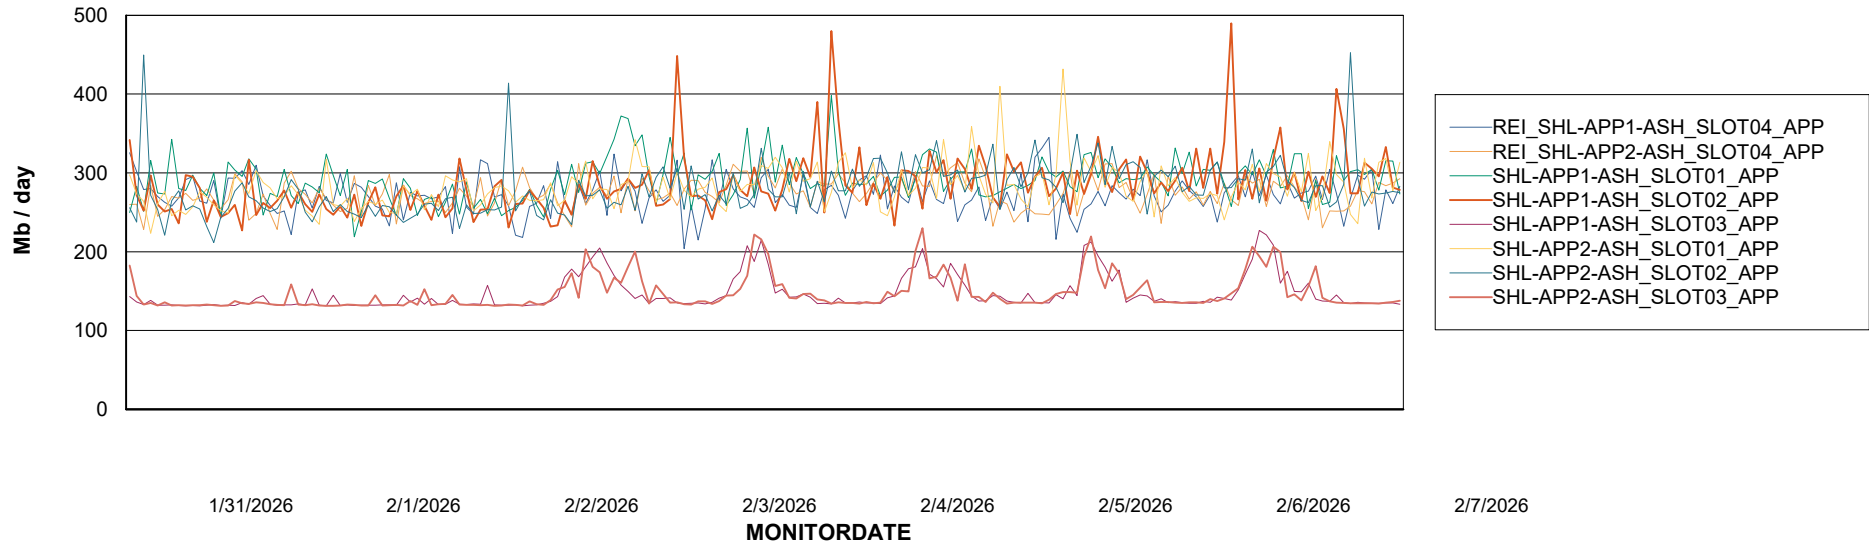

ABSSolute Application Server Services

Avg memory used per ABS Server Service