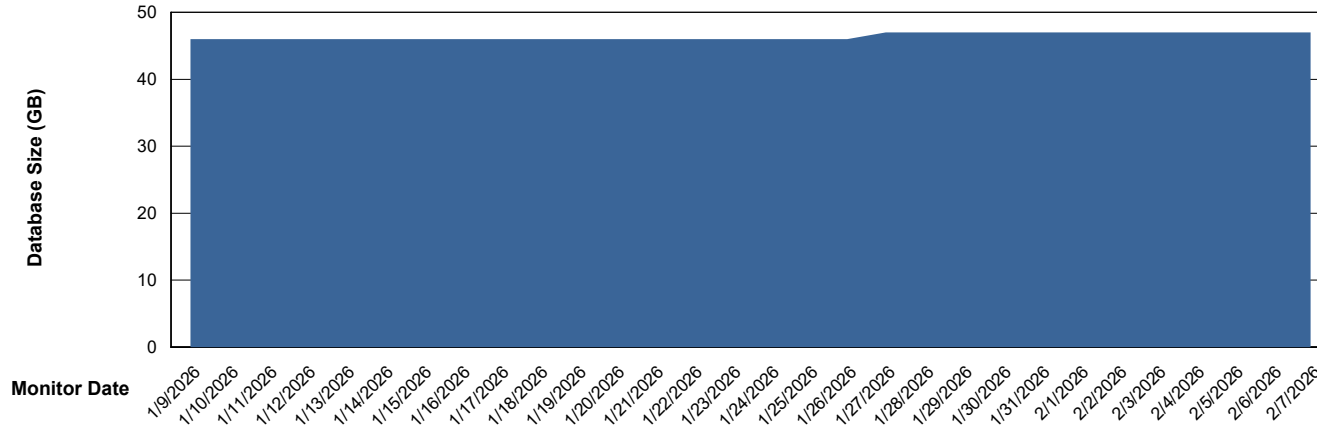

Weekly SLA Customer Report

Customer SHL OCI ASH Production
Database ID 182

Database Performance SHL-BI-ASH_PROD_ABS1

Weekly SLA Customer Report

Customer SHL OCI ASH Production
Database ID 182

Database Performance SHL-DBS1-ASH_PROD_ABS1

Weekly SLA Customer Report

Customer SHL OCI ASH Production
Database ID 182

Database Performance SHL-DBS2-ASH_PROD_HSBABS1

DB Processes Max 0
DB Processes Max 4
DB Processes Max 1,000

Weekly SLA Customer Report

Customer SHL OCI ASH Production
Database ID 182

DATABASE SIZE SHL-BI-ASH_PROD_ABS1

Database growth over last month

DATABASE SIZE SHL-DBS1-ASH_PROD_ABS1

Database growth over last month

Weekly SLA Customer Report