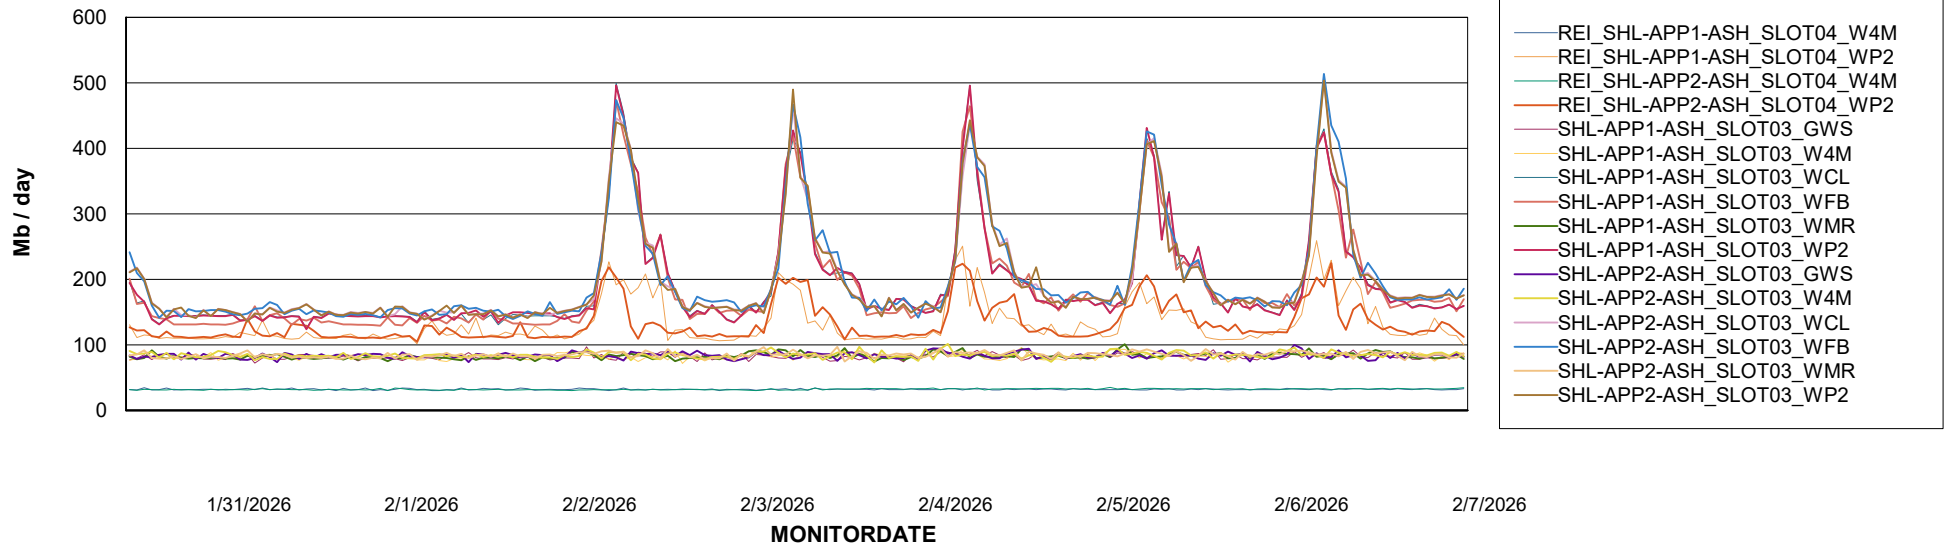

ABSSolute Web Component Services

Avg memory used per ABS Web component