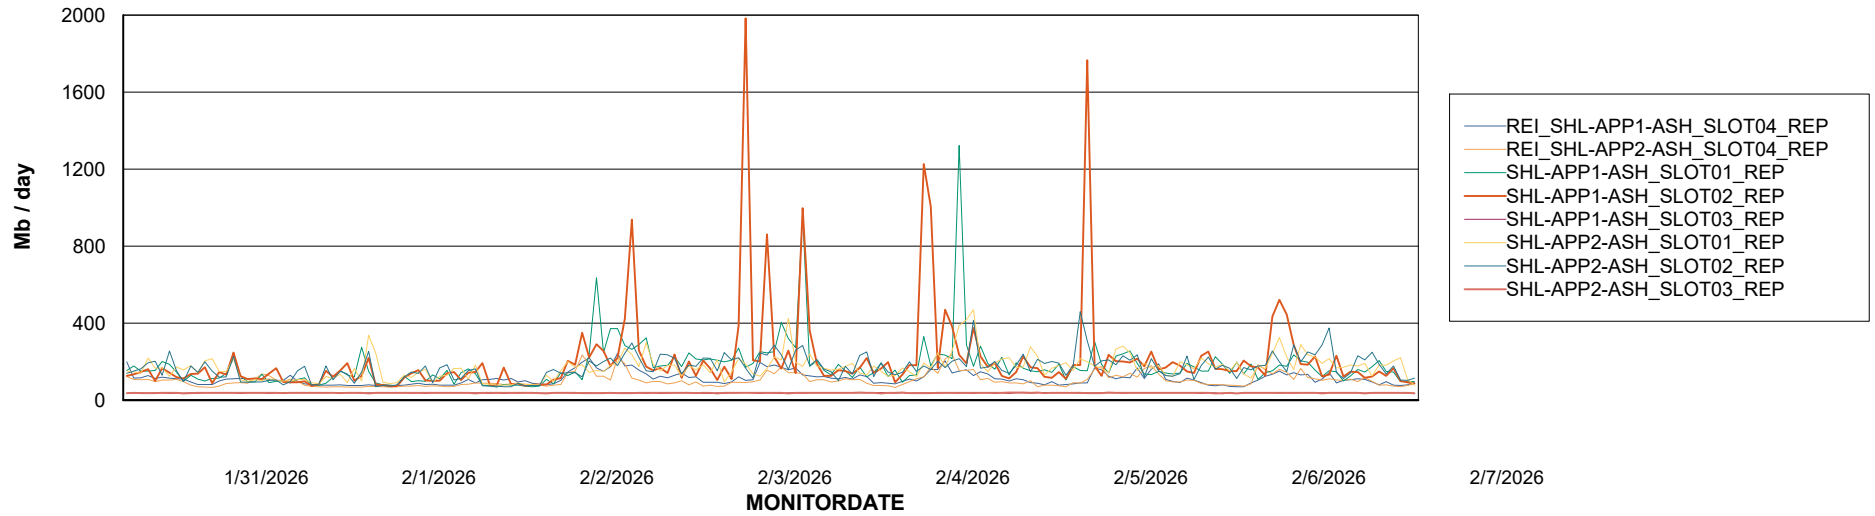

ABSSolute Application ReportServer Services

Avg memory used per ReportServer Service