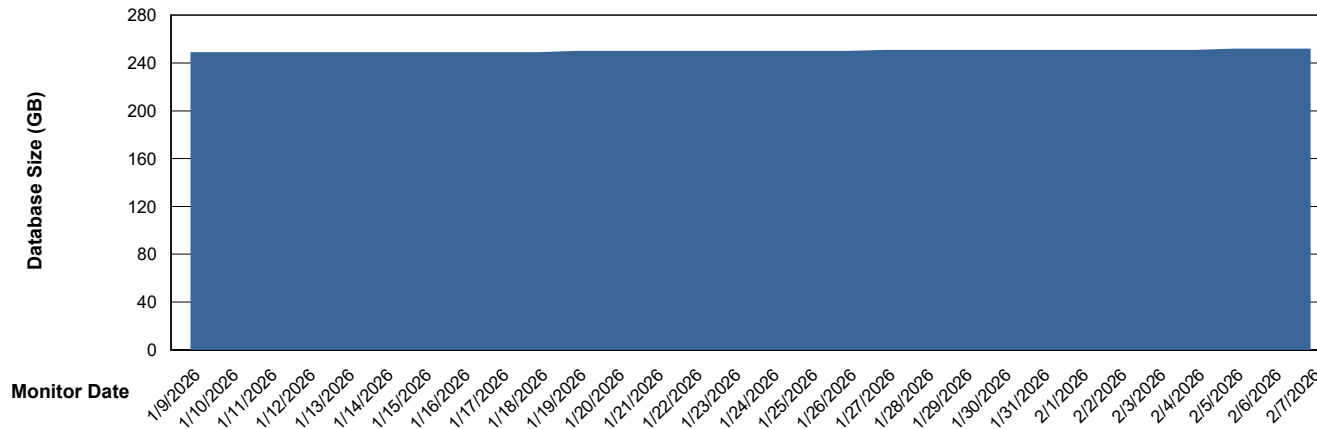

Customer SHL OCI ASH Production
Database ID 182

DATABASE SIZE SHL-BI-ASH_PROD_ABS1

Database growth over last month

DATABASE SIZE SHL-DBS1-ASH_PROD_ABS1

Database growth over last month

Weekly SLA Customer Report

Customer SHL OCI ASH Production
 Database ID 182

Database Tablespace SHL-BI-ASH_PROD_ABS1

Date	Tablespace Name	MaxFilesize (Gb)	Usedsize (Gb)	Percentage free
2/7/2026	ABSDATA	60	20	67
	INDX	120	21	83
2/6/2026	ABSDATA	60	20	67
	INDX	120	21	83
2/5/2026	ABSDATA	60	20	67
	INDX	120	21	83
2/4/2026	ABSDATA	60	20	67
	INDX	120	21	83
2/3/2026	ABSDATA	60	20	67
	INDX	120	21	83
2/2/2026	ABSDATA	60	20	67
	INDX	120	21	83
2/1/2026	ABSDATA	60	20	67
	INDX	120	21	83