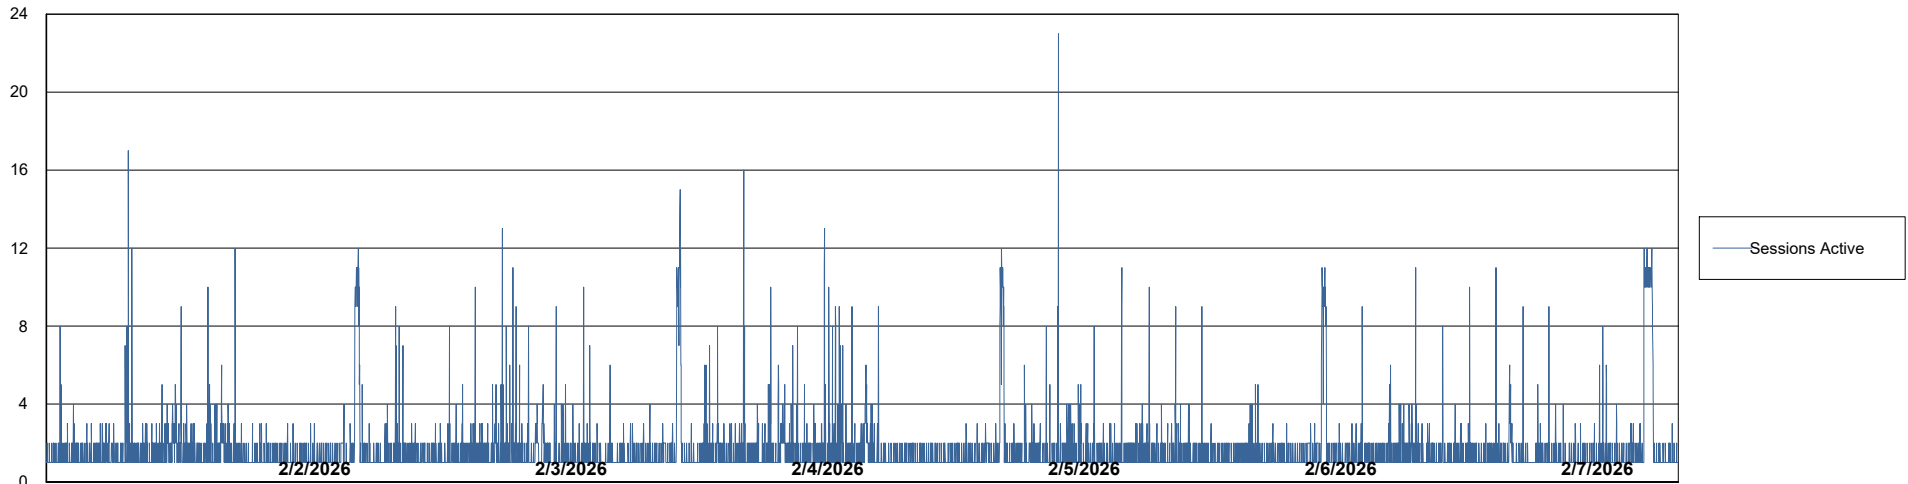

Weekly SLA Customer Report

Customer SHL OCI ASH Production
Database ID 182

Database Performance SHL-BI-ASH_PROD_ABS1

Weekly SLA Customer Report

Customer SHL OCI ASH Production
Database ID 182

Database Performance SHL-DBS1-ASH_PROD_ABS1