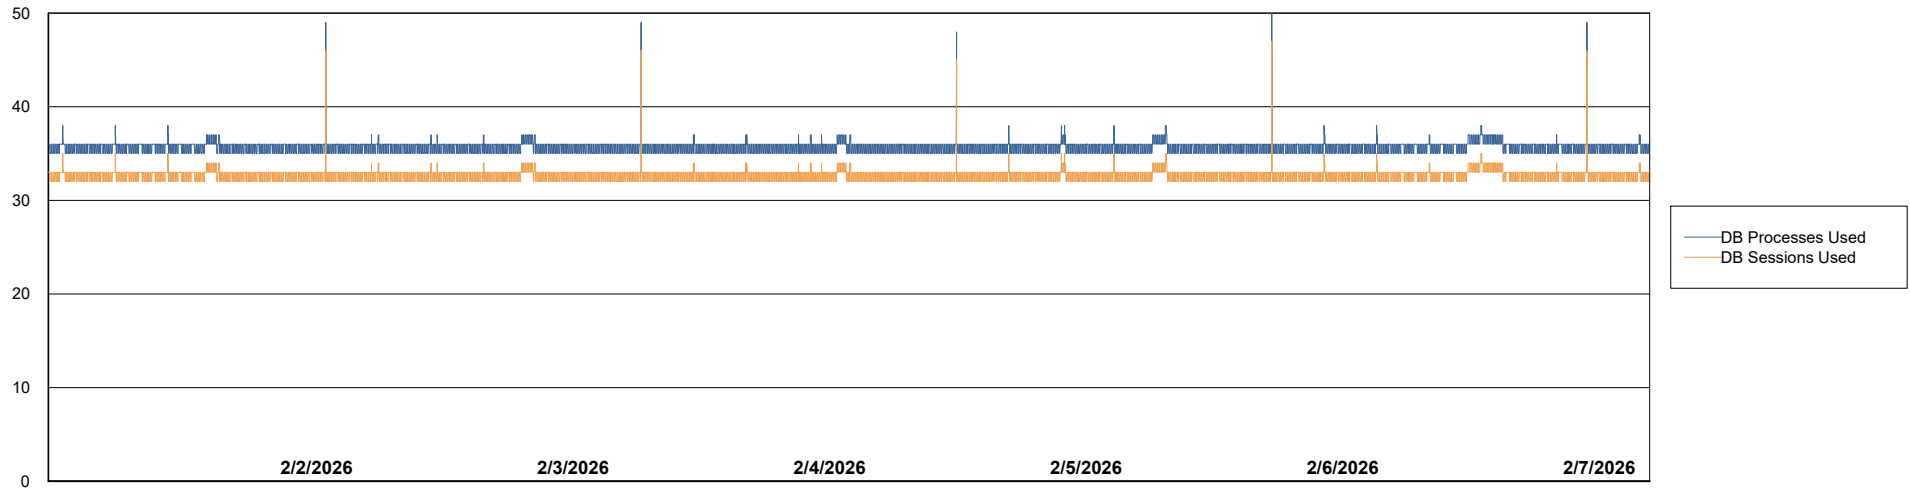

Database Performance SGS_PRD_ABS-DB17_HSBABS1

DB Processes Max 1,000