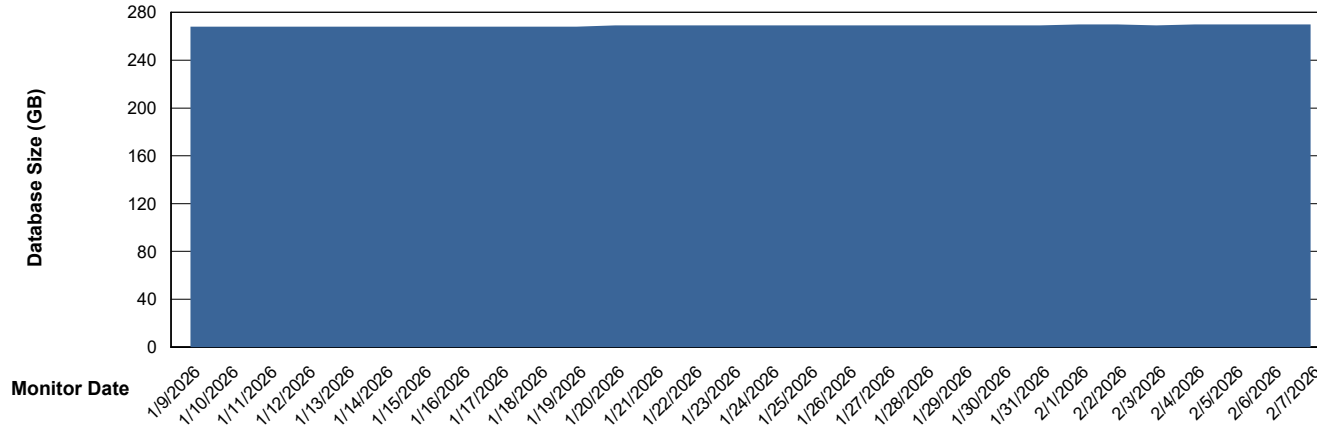

DATABASE SIZE SGS_PRD_ABS-BI02_ABS1

Database growth over last month