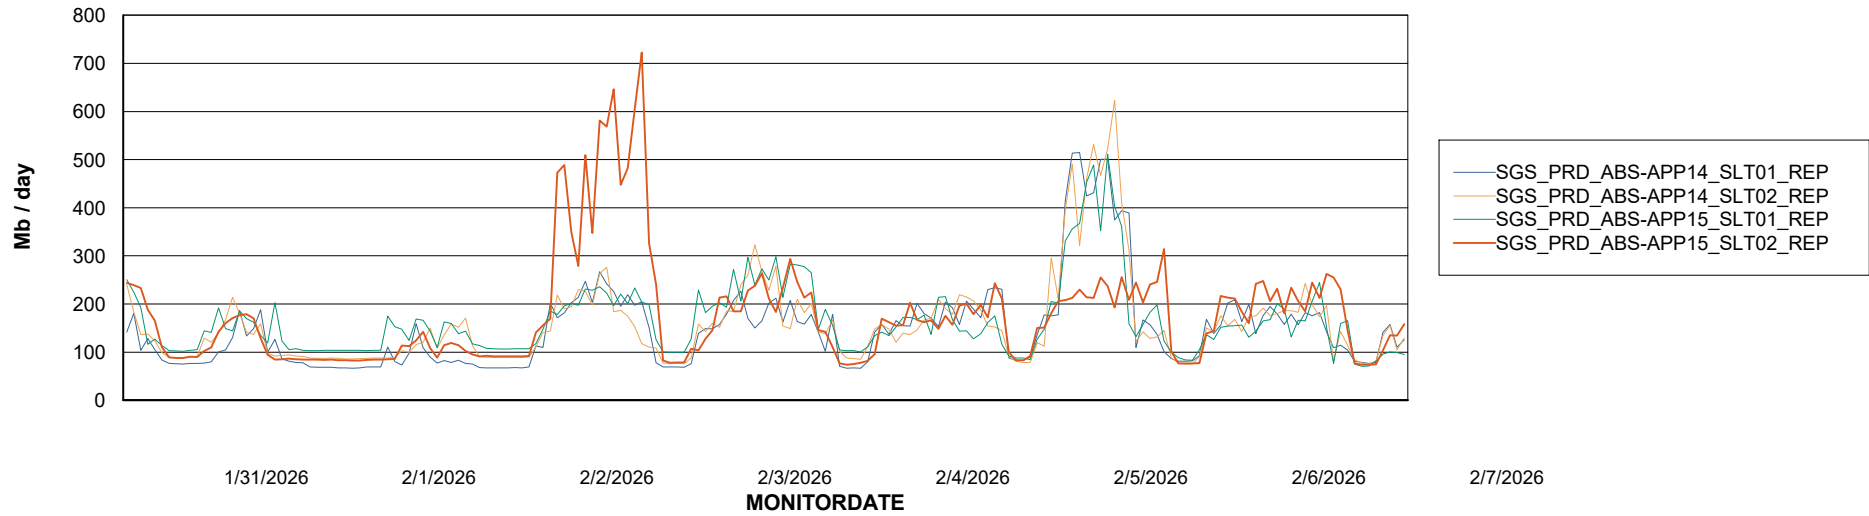

Avg memory used per ABS Server Service

Avg users per day per ABS server

Weekly SLA Customer Report

Customer SGS_Production
Database ID 224

ABSSolute Application ReportServer Services

Avg memory used per ReportServer Service