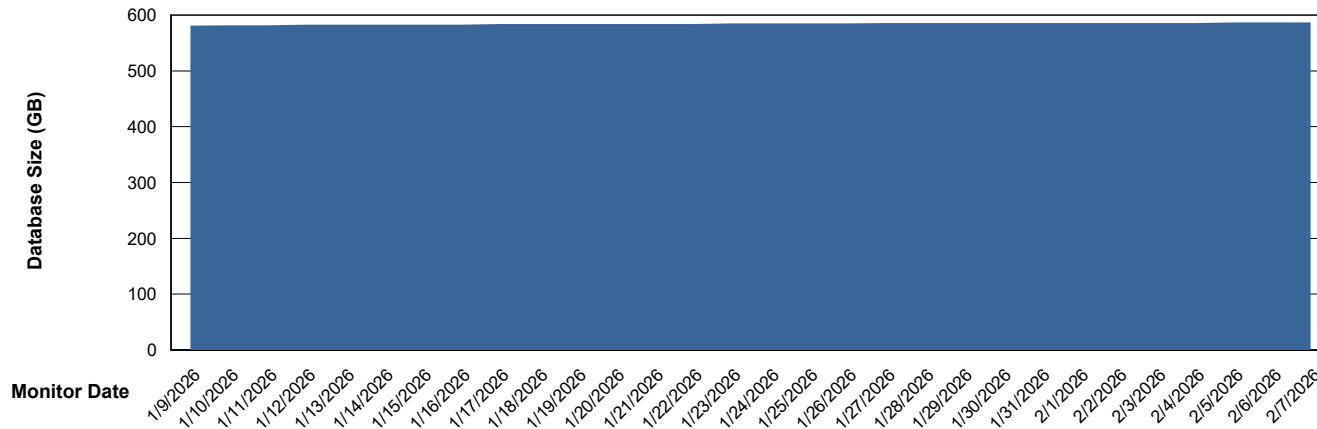

DATABASE SIZE SGS_PRD_ABS-DB16_ABS1

Database growth over last month