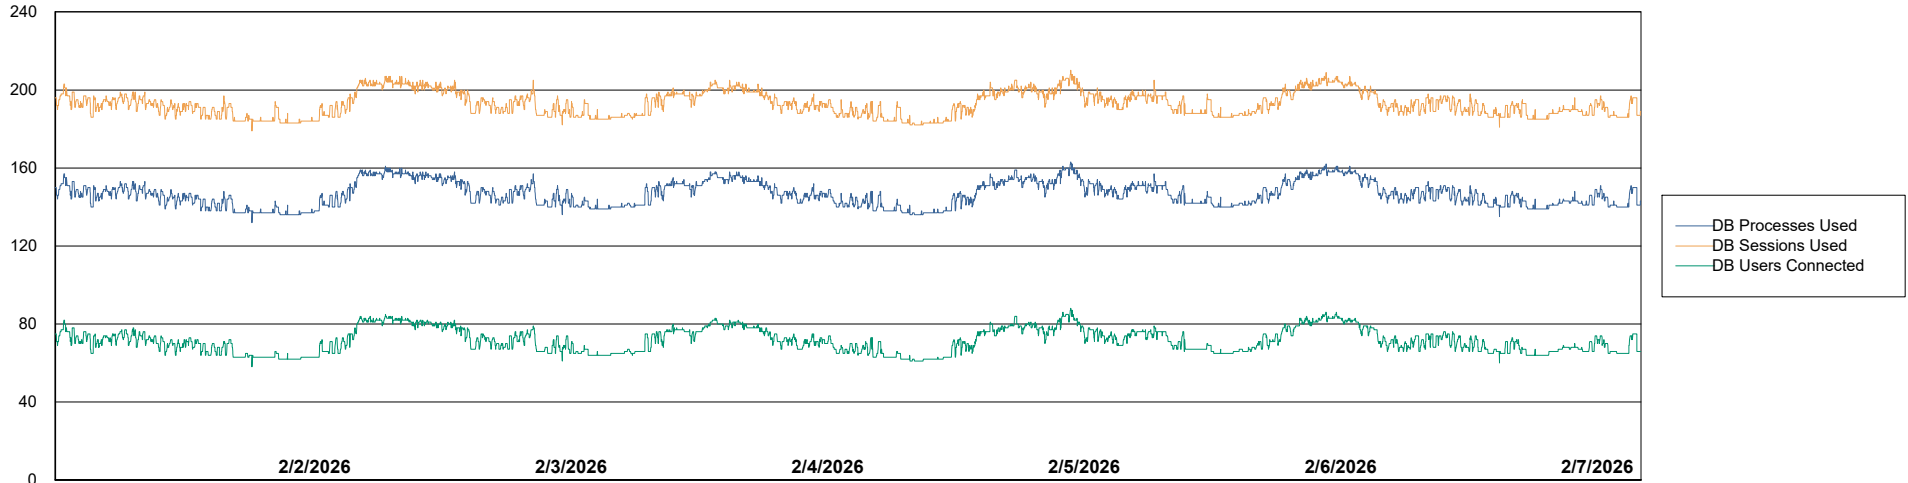

Weekly SLA Customer Report

Customer SGS_Production
Database ID 224

Database Performance SGS_PRD_ABS-BI02_ABS1

Weekly SLA Customer Report

Customer SGS_Production
Database ID 224

Database Performance SGS_PRD_ABS-DB16_ABS1