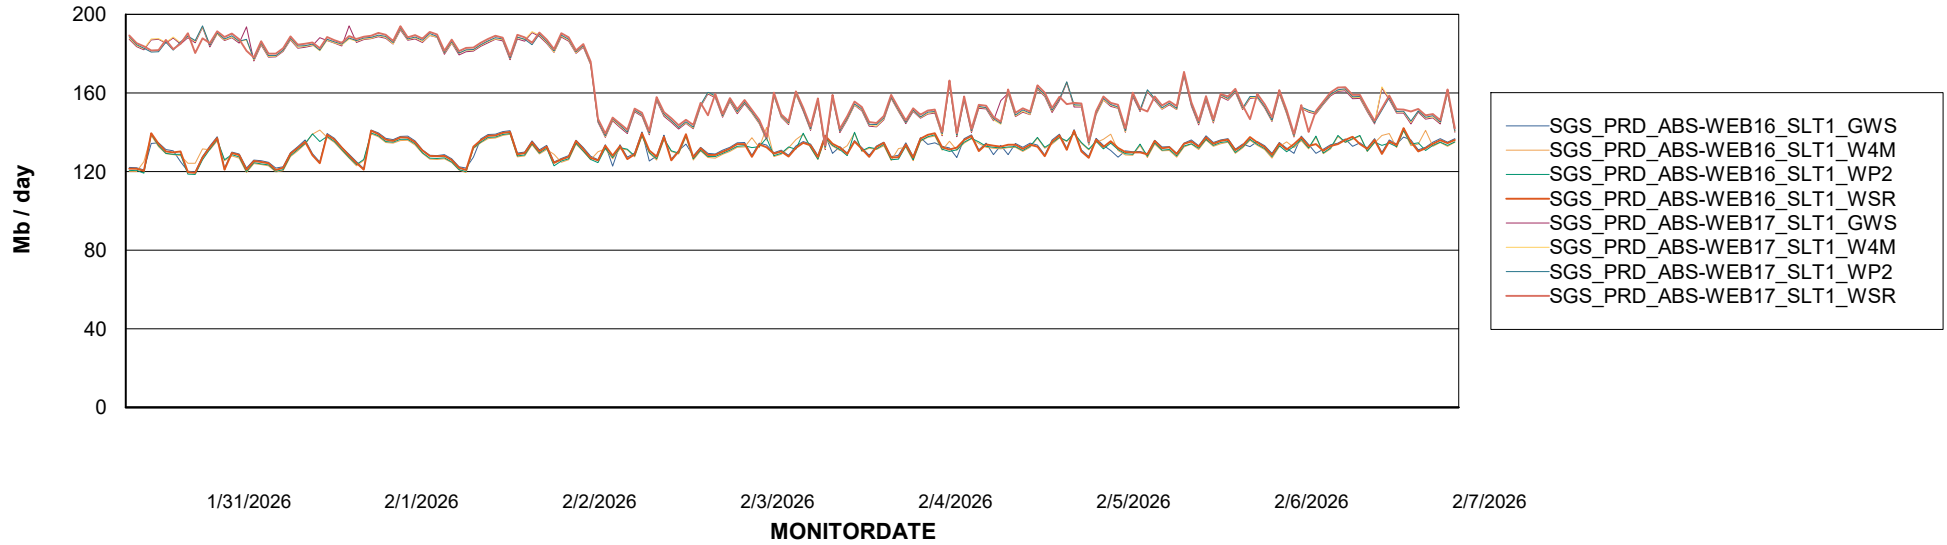

ABSSolute Web Component Services

Avg memory used per ABS Web component