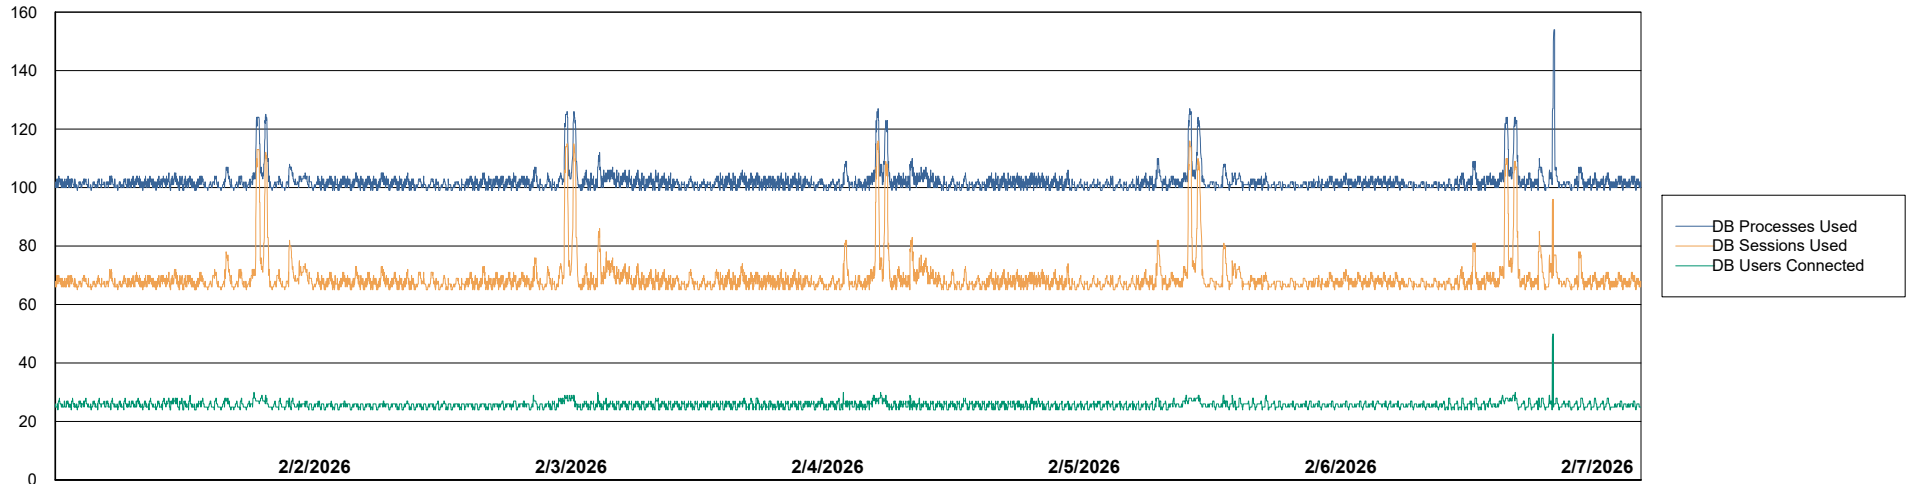

Database Performance   SGS_PRD_ABS-BI02_ABS1