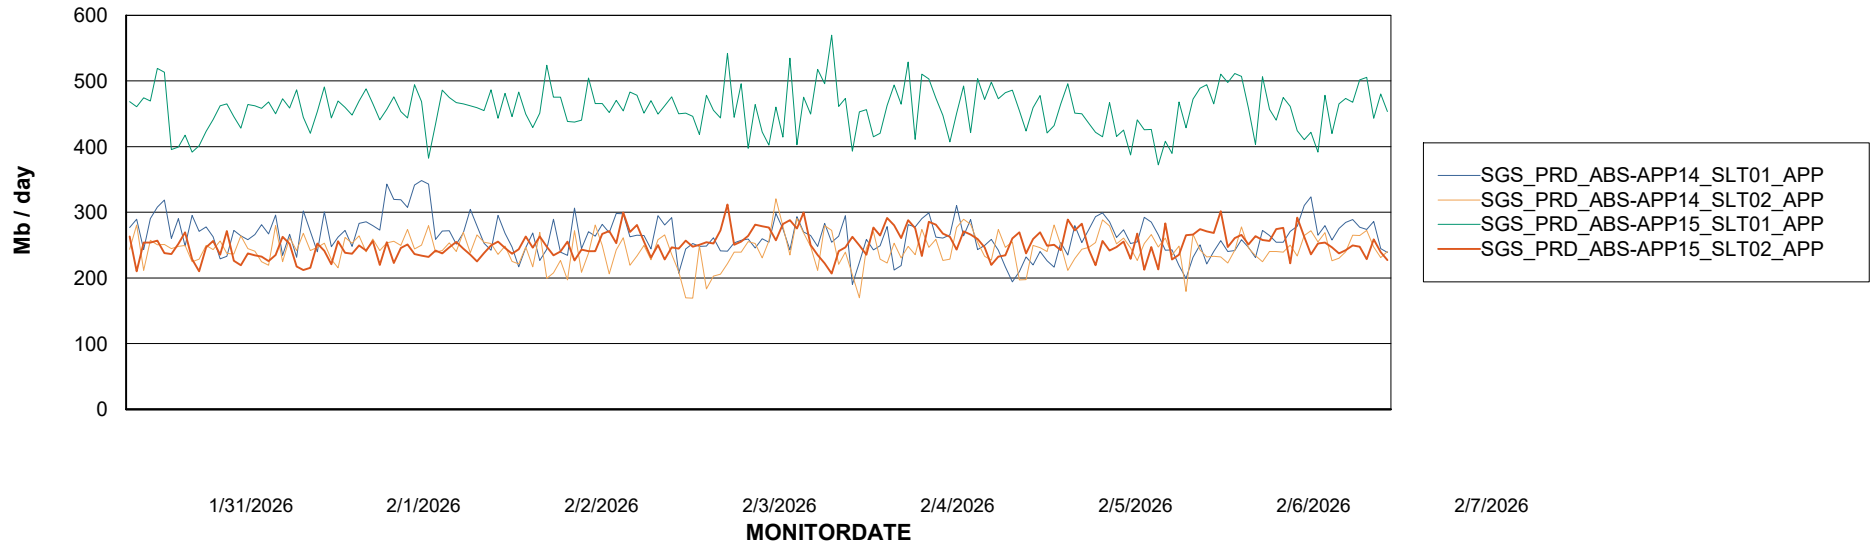

ABSSolute Application Server Services

Avg memory used per ABS Server Service