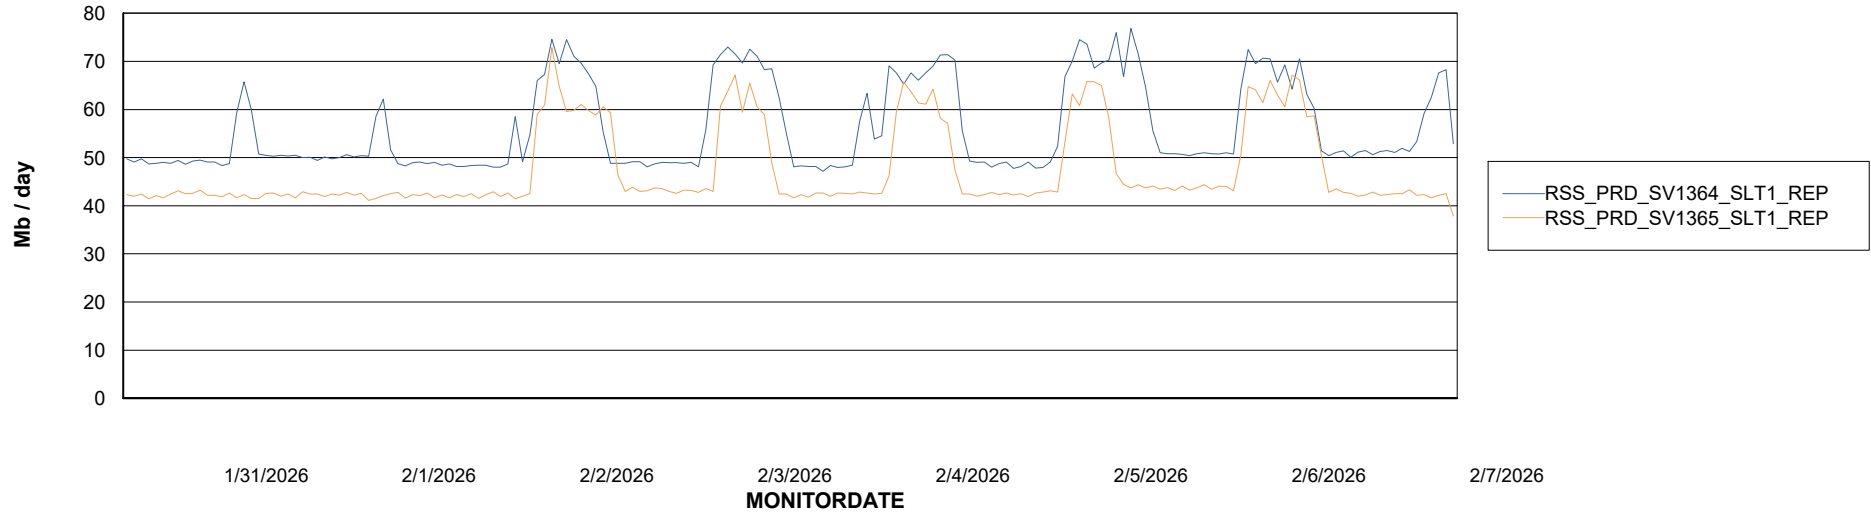

Avg memory used per ABS Server Service

Avg users per day per ABS server

Weekly SLA Customer Report

Customer RSS Production
Database ID 52

ABSSolute Application ReportServer Services

Avg memory used per ReportServer Service