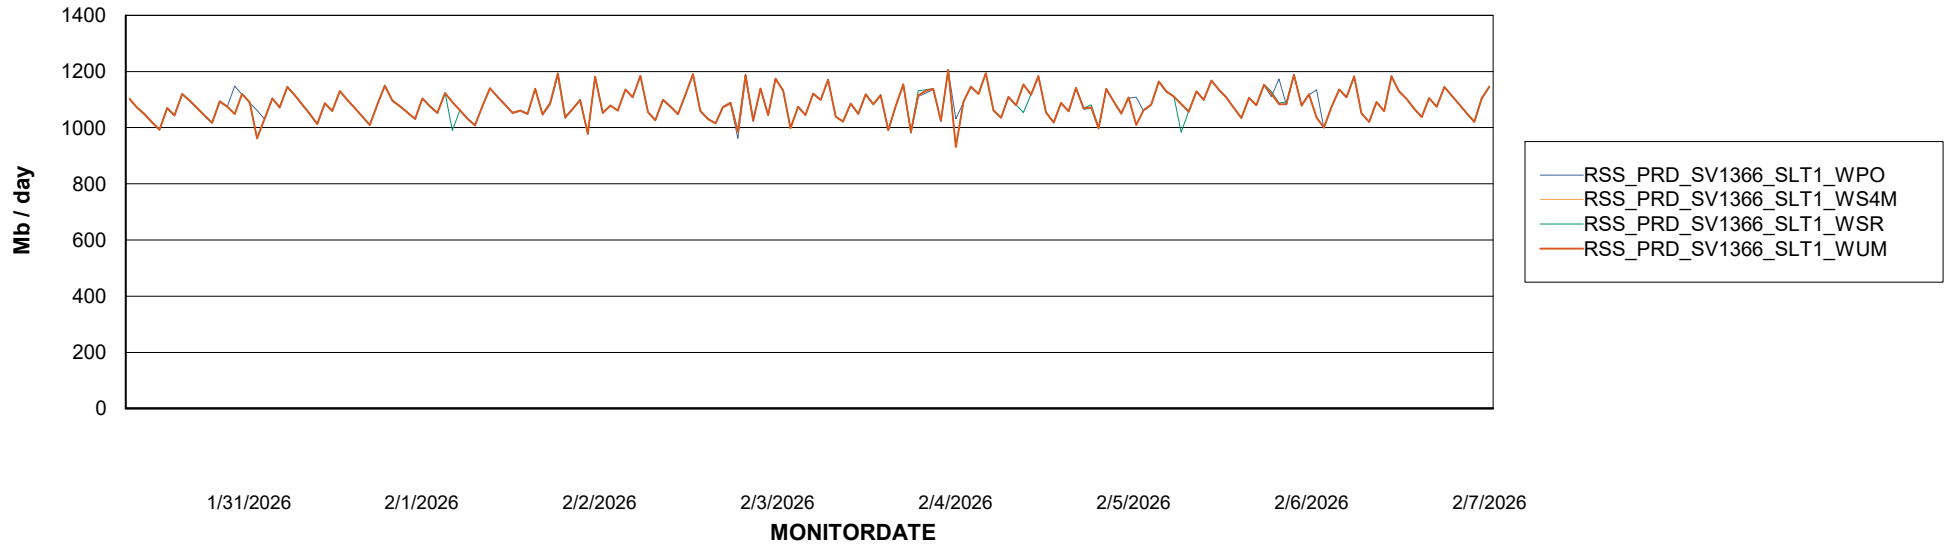

ABSSolute Web Component Services

Avg memory used per ABS Web component