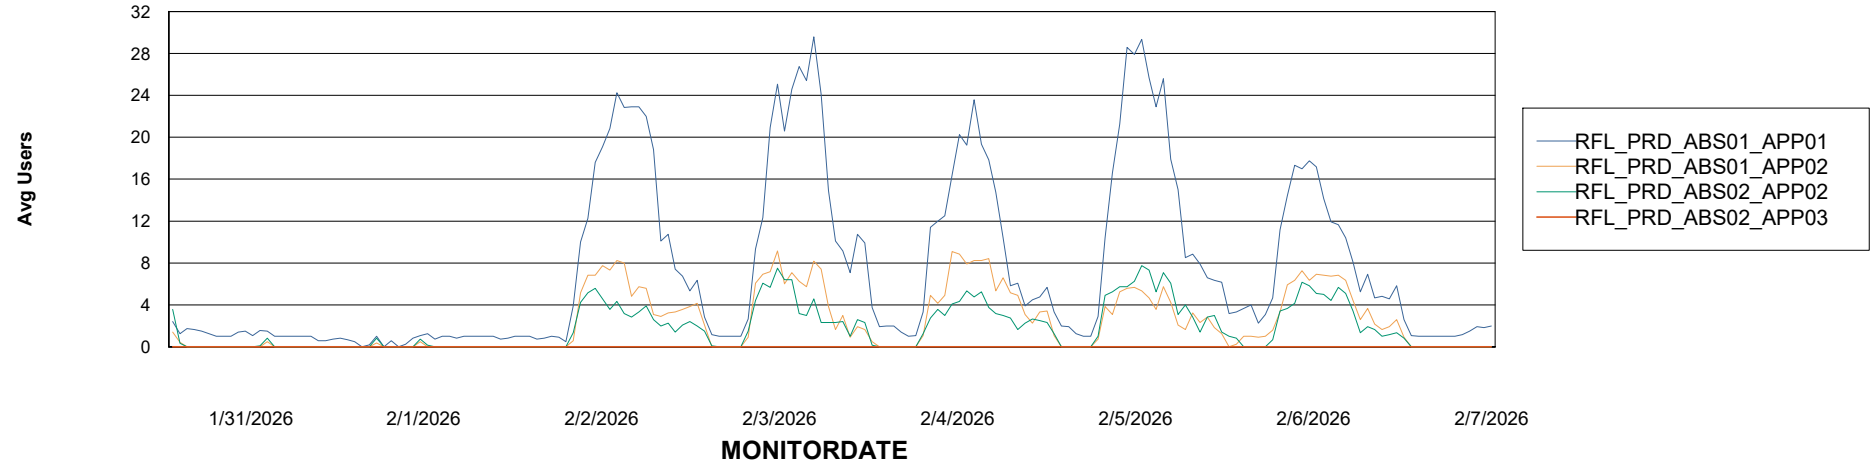

Weekly SLA Customer Report

Customer RFL_Production
Database ID 36

ABSSolute Application Server Services

Avg memory used per ABS Server Service

Avg users per day per ABS server

Weekly SLA Customer Report

Customer RFL_Production
Database ID 36