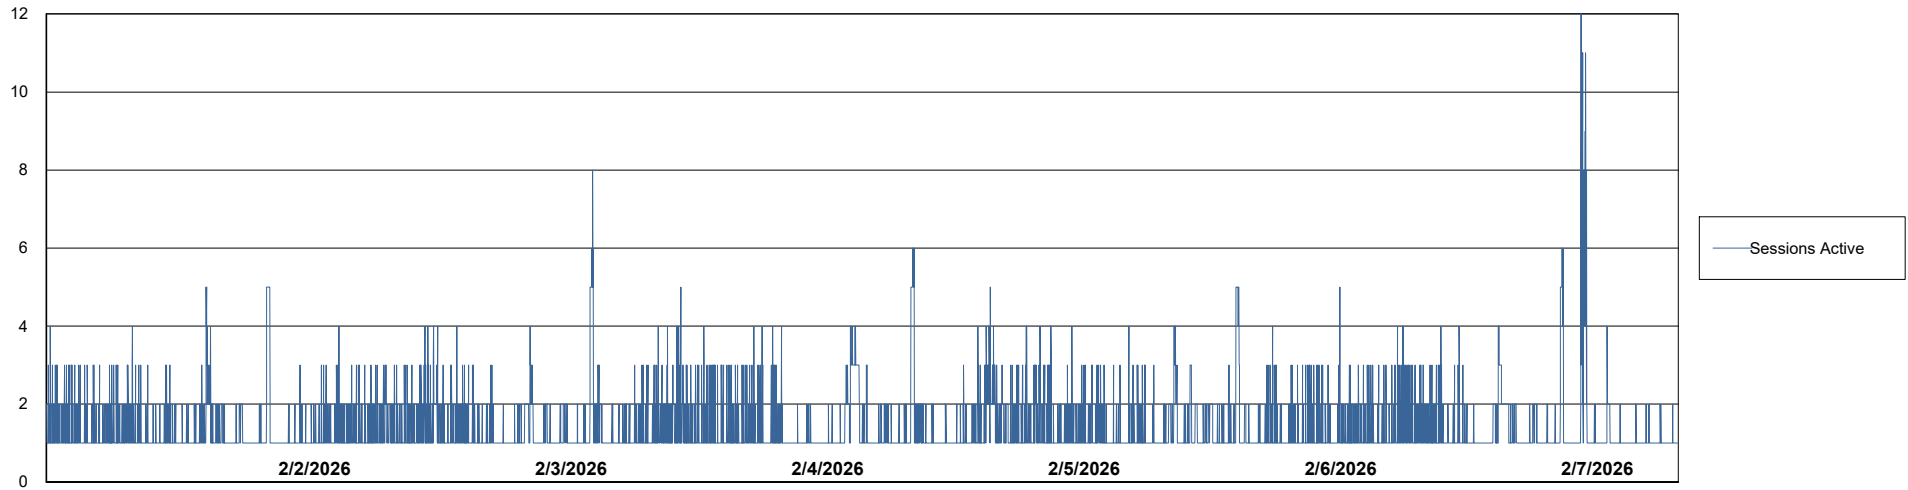

Weekly SLA Customer Report

Customer RFL_Production
Database ID 36

Harddisk Usage RFL_PRD_ABSWEB

	Free disk space on C: (%)	Total disk space on C: (Gb)	Used disk space on C: (Gb)
2/7/2026	72	126	36
2/6/2026	72	126	36
2/5/2026	72	126	36
2/4/2026	71	126	37
2/3/2026	71	126	37
2/2/2026	71	126	37
2/1/2026	71	126	37

Weekly SLA Customer Report

Customer RFL_Production
Database ID 36

Database Performance RFL_PRD_ABS01_DB

Weekly SLA Customer Report

Customer RFL_Production
Database ID 36

Database Performance RFL_PRD_ABS02_STB_DB