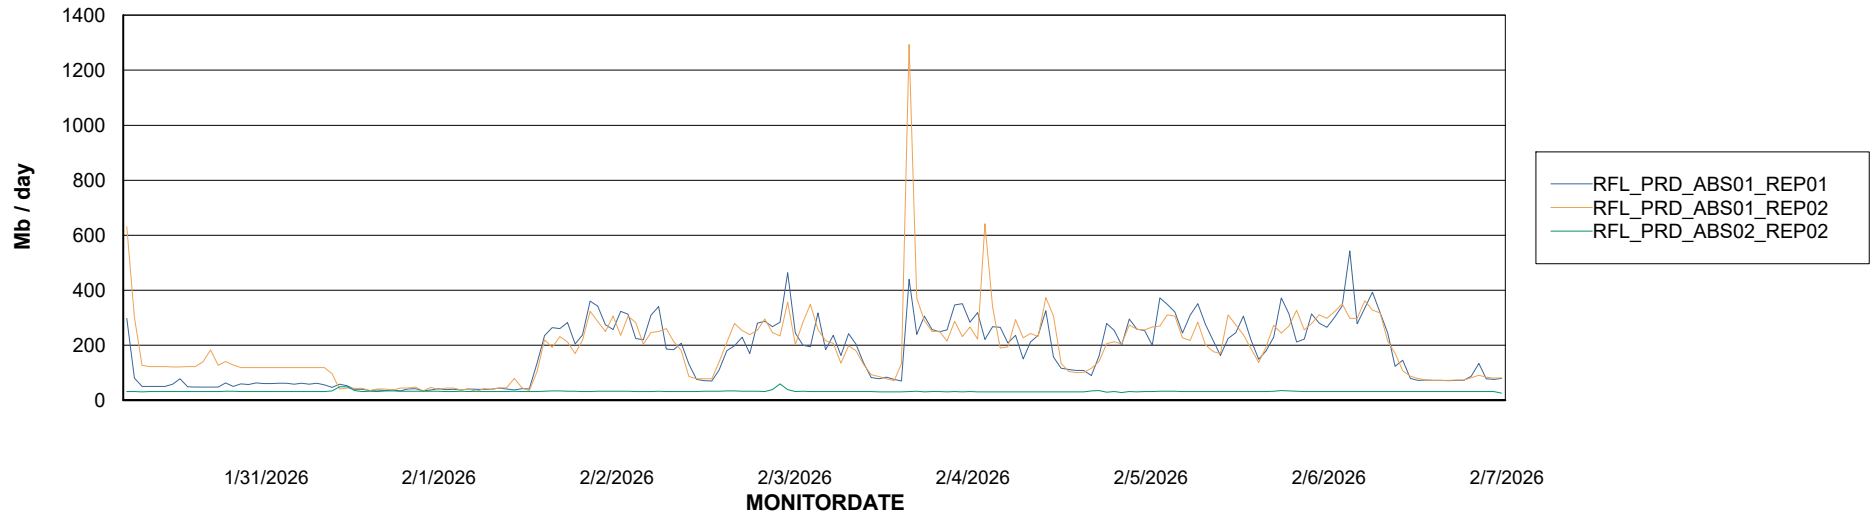

ABSSolute Application ReportServer Services

Avg memory used per ReportServer Service