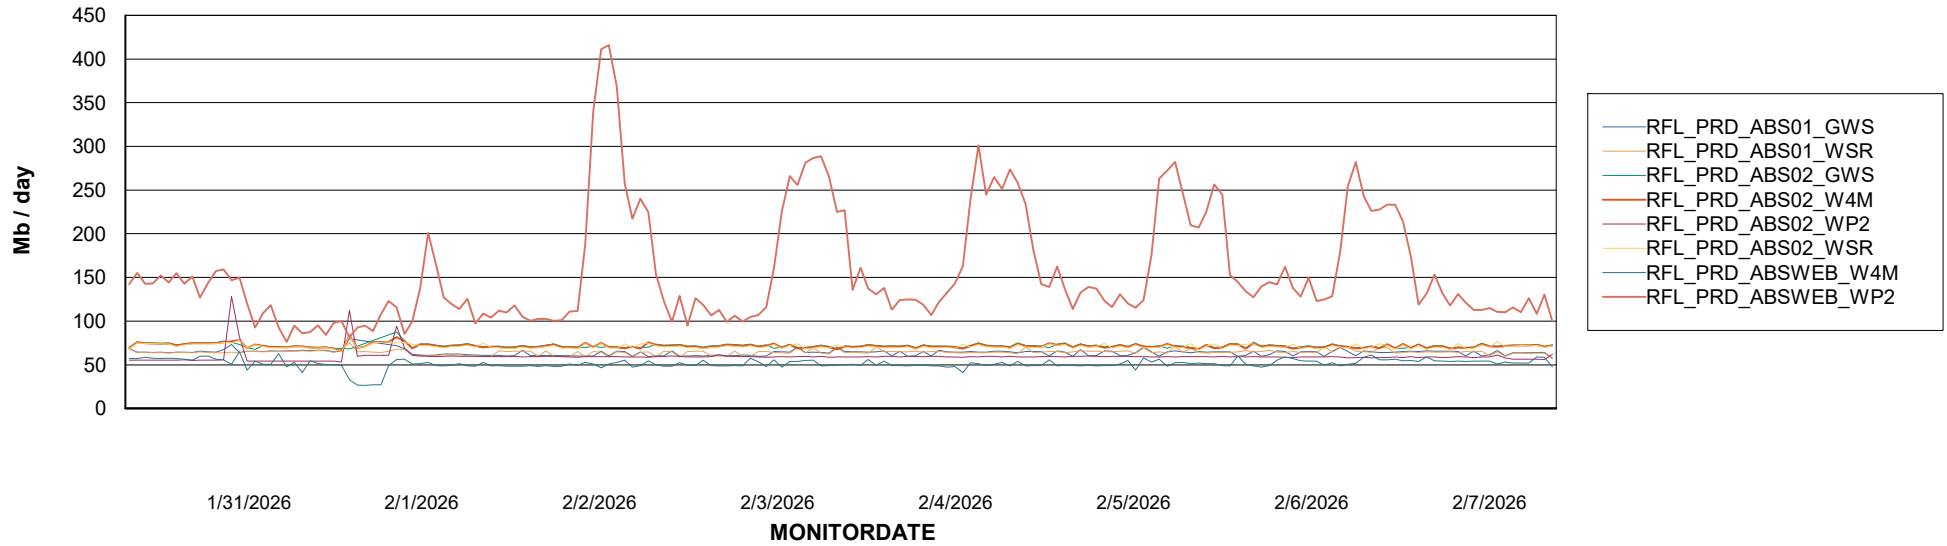

ABSSolute Application ReportServer Services

Avg memory used per ReportServer Service

Weekly SLA Customer Report

Customer RFL_Production
Database ID 36

ABSSolute Web Component Services

Avg memory used per ABS Web component