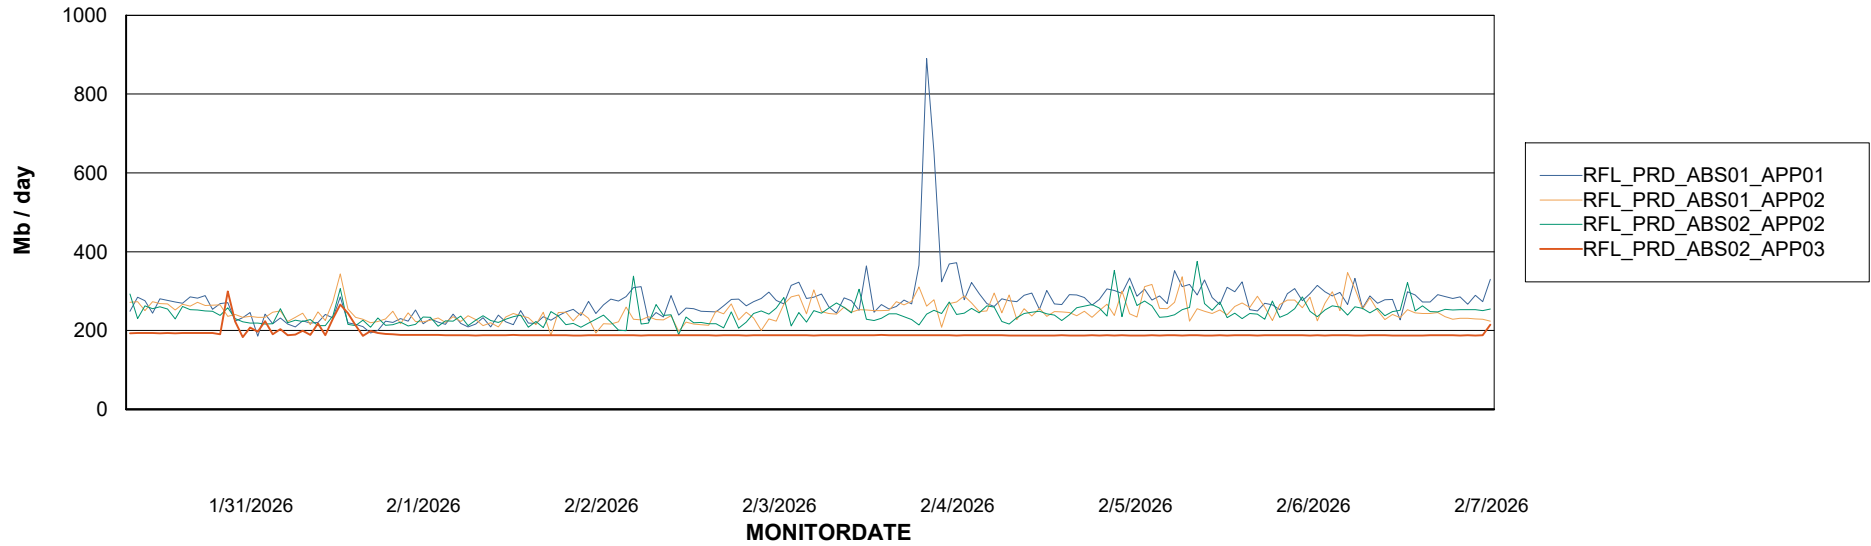

DB Processes Max 1,000

Weekly SLA Customer Report

Customer RFL_Production
 Database ID 36

DATABASE SIZE RFL_PRD_ABS01_DB

Database growth over last month

Database Tablespace RFL_PRD_ABS01_DB

Date	Tablespace Name	MaxFilesize (Gb)	Usedsize (Gb)	Percentage free
2/7/2026	ABSDATA	160	94	41
	INDX	288	233	19
2/6/2026	ABSDATA	160	94	41
	INDX	288	233	19
2/5/2026	ABSDATA	160	94	41
	INDX	288	233	19
2/4/2026	ABSDATA	160	94	41
	INDX	288	232	19
2/3/2026	ABSDATA	160	94	41
	INDX	288	232	19
2/2/2026	ABSDATA	160	94	41
	INDX	288	232	19
2/1/2026	ABSDATA	160	94	41
	INDX	288	232	19

Weekly SLA Customer Report

Customer RFL_Production
Database ID 36

ABSSolute Application Server Services

Avg memory used per ABS Server Service

Avg users per day per ABS server

Weekly SLA Customer Report

Customer RFL_Production
Database ID 36