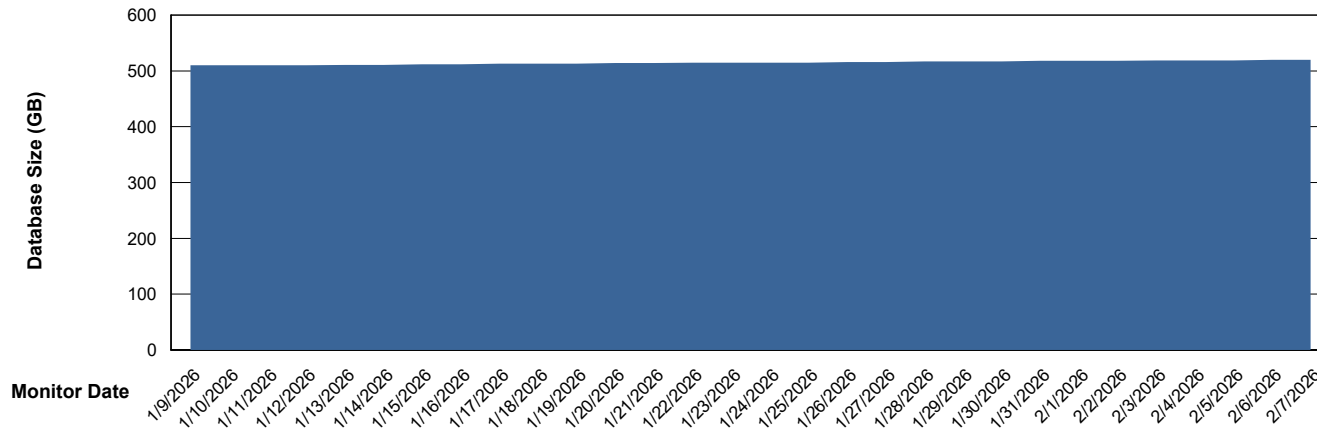

Weekly SLA Customer Report

Customer NOA_Production (24/7)
Database ID 116

Database Performance NOA_PRD_NovoABS03_HSBABS1

DB Processes Max 300

Weekly SLA Customer Report

Customer NOA_Production (24/7)
Database ID 116

DATABASE SIZE NOA_PRD_NHSBI_ABS1

Database growth over last month

DATABASE SIZE NOA_PRD_NovoABS01_ABS1

Database growth over last month

Weekly SLA Customer Report

Customer NOA_Production (24/7)
 Database ID 116