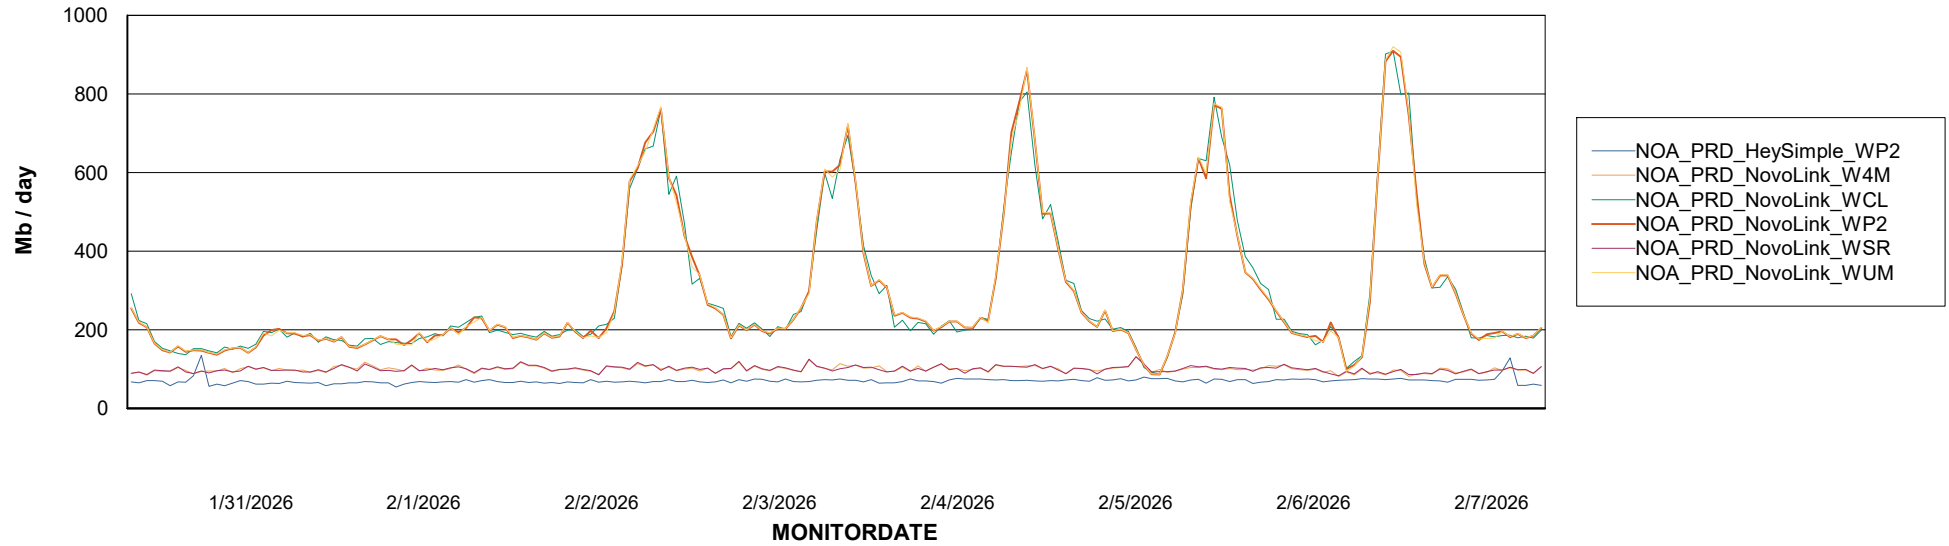

ABSSolute Web Component Services

Avg memory used per ABS Web component