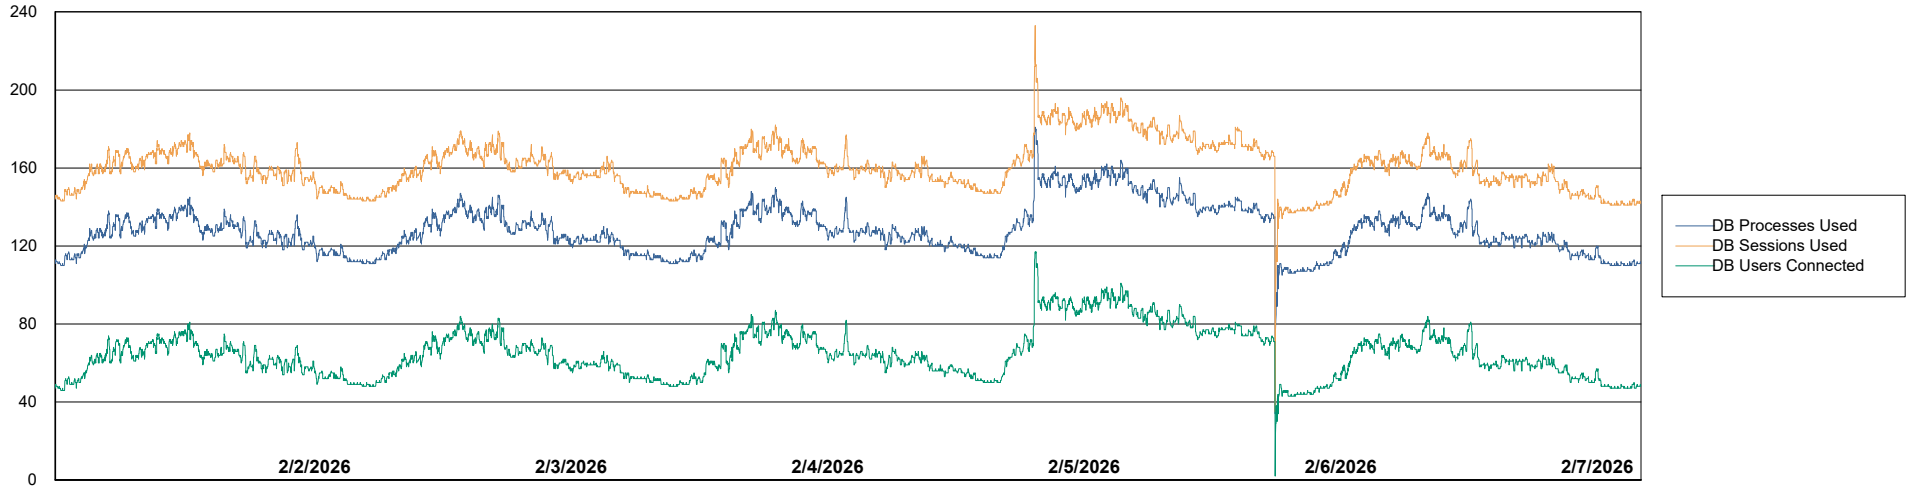

Weekly SLA Customer Report

Customer NOA_Production (24/7)
Database ID 116

Database Performance NOA_PRD_NHSBI_ABS1

Weekly SLA Customer Report

Customer NOA_Production (24/7)
Database ID 116

Database Performance NOA_PRD_NovoABS01_ABS1