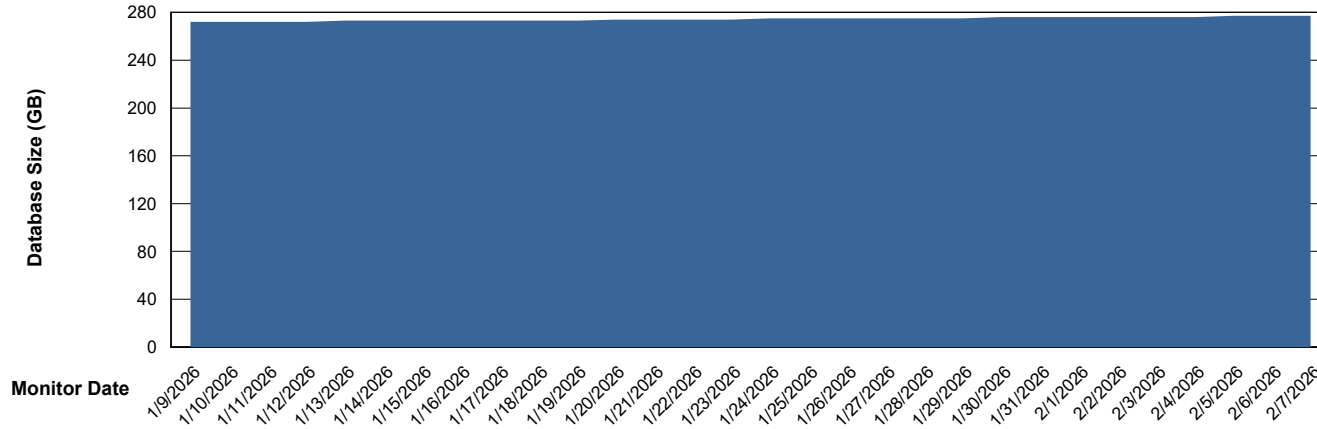

Weekly SLA Customer Report

Customer NOA_Production (24/7)
Database ID 116

Database Performance NOA_PRD_NovoABS03_HSBABS1

DB Processes Max 300

Weekly SLA Customer Report

Customer NOA_Production (24/7)
Database ID 116

DATABASE SIZE NOA_PRD_NHSBI_ABS1

Database growth over last month

DATABASE SIZE NOA_PRD_NovoABS01_ABS1

Database growth over last month

Weekly SLA Customer Report

Customer NOA_Production (24/7)
 Database ID 116