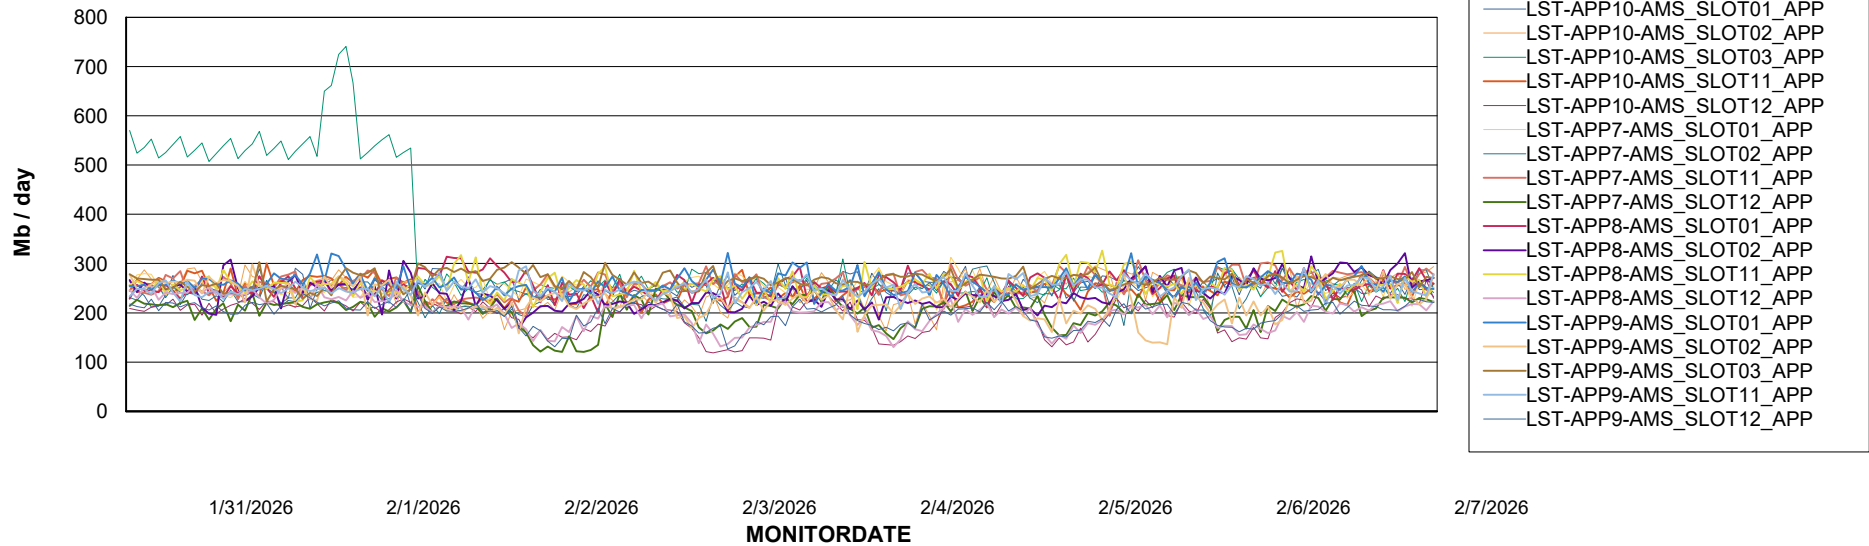

ABSSolute Application Server Services

Avg memory used per ABS Server Service