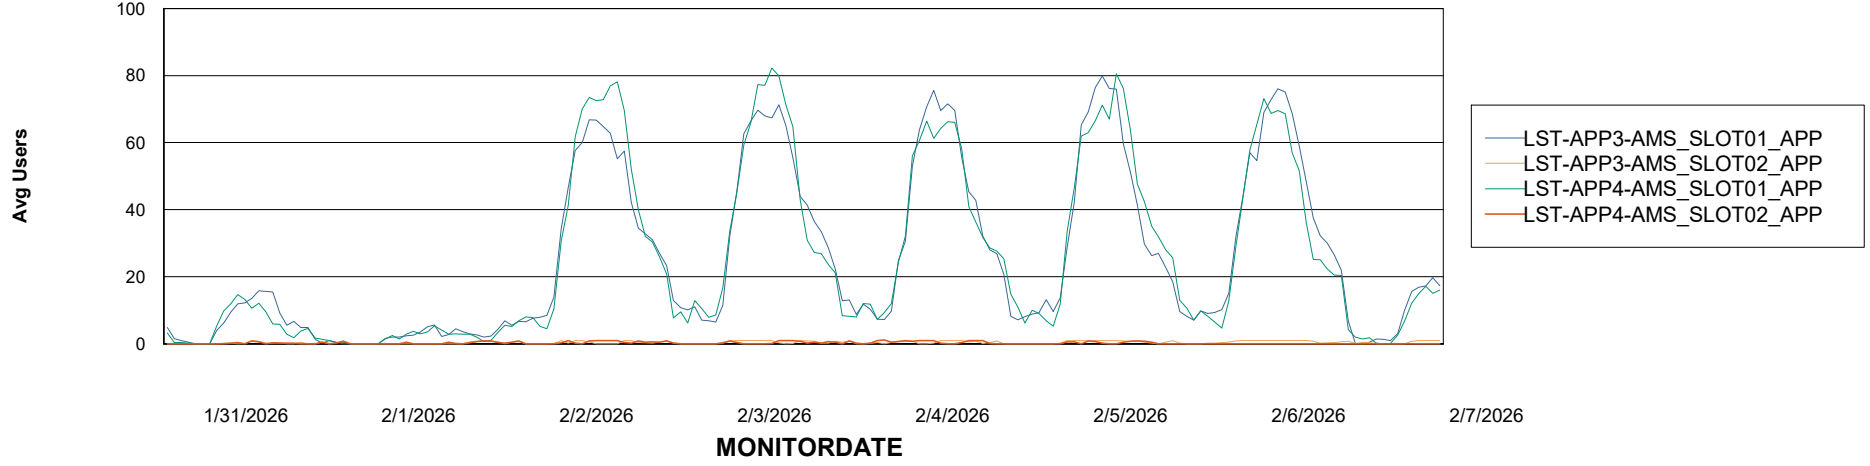

Weekly SLA Customer Report

Customer LST OCI AMS Production ABSME
Database ID 213

ABSSolute Application Server Services

Avg memory used per ABS Server Service

Avg users per day per ABS server

Weekly SLA Customer Report