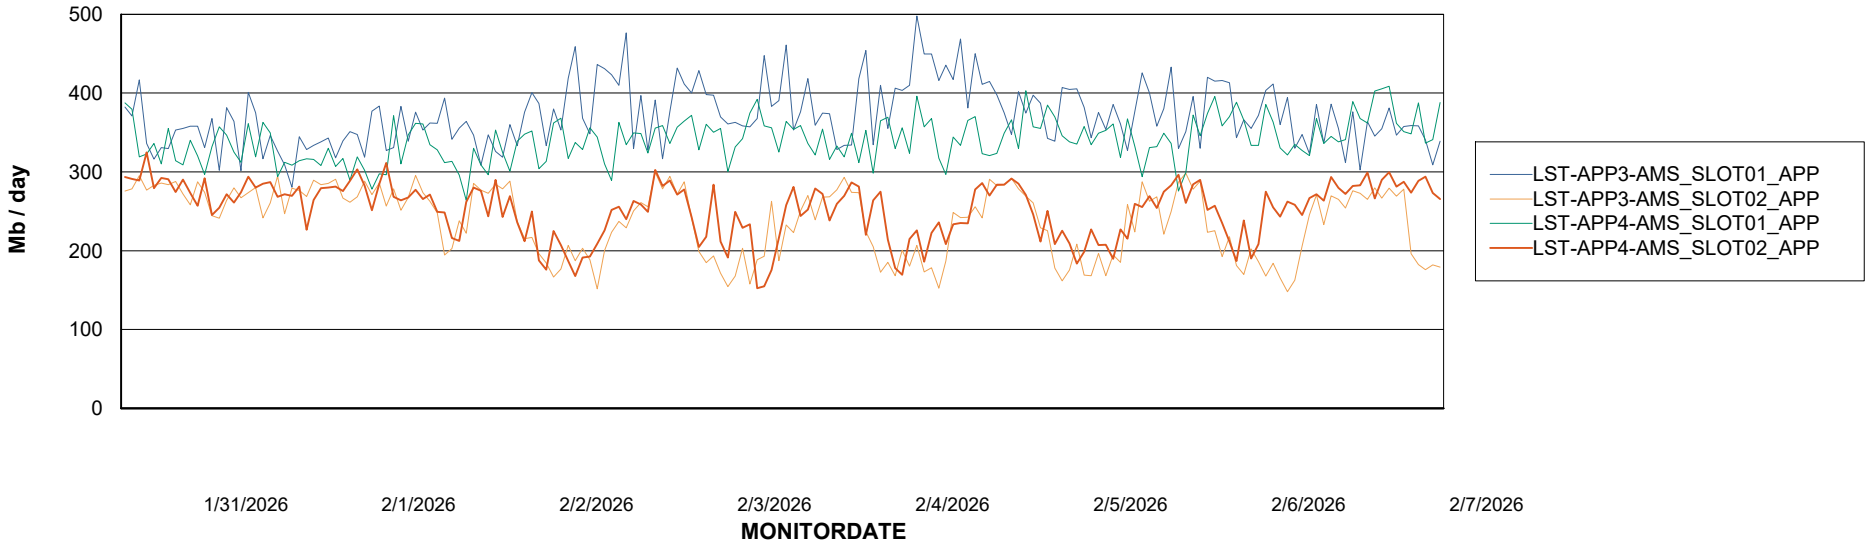

ABSSolute Application Server Services

Avg memory used per ABS Server Service