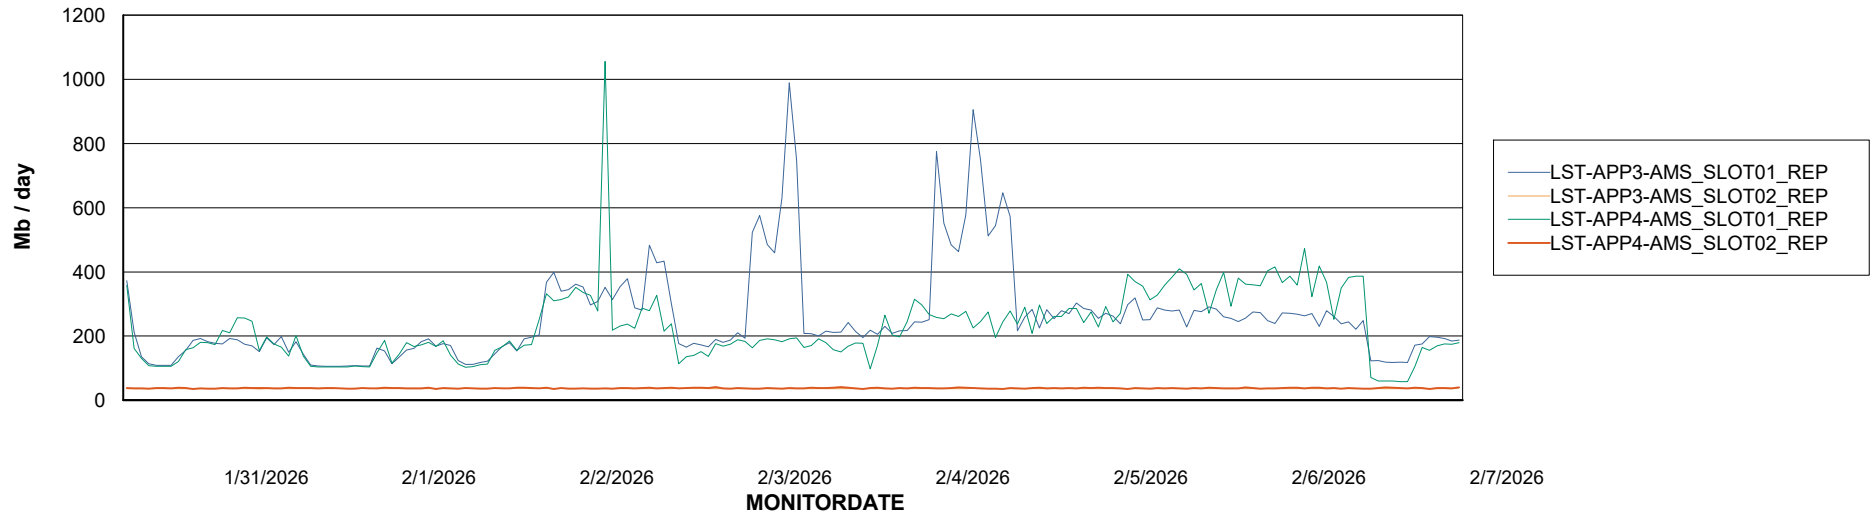

ABSSolute Application ReportServer Services

Avg memory used per ReportServer Service