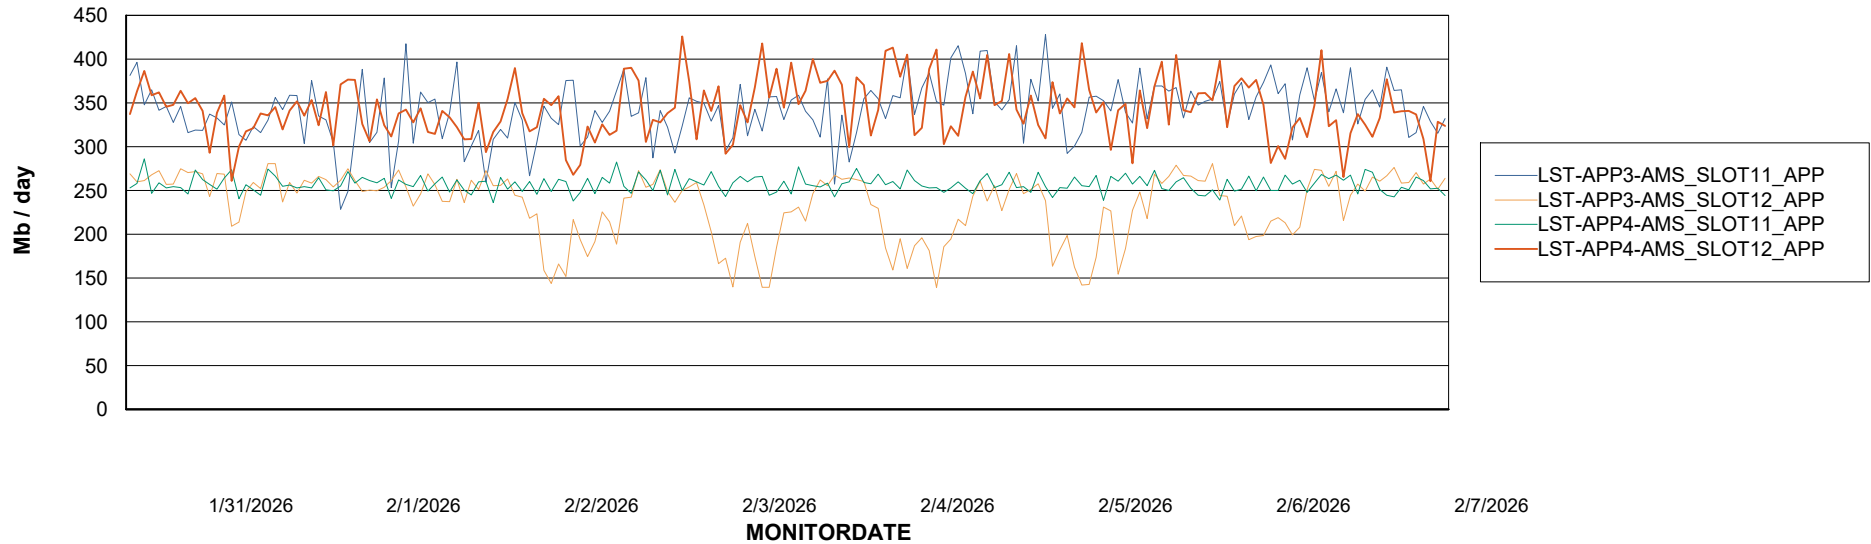

ABSSolute Application Server Services

Avg memory used per ABS Server Service