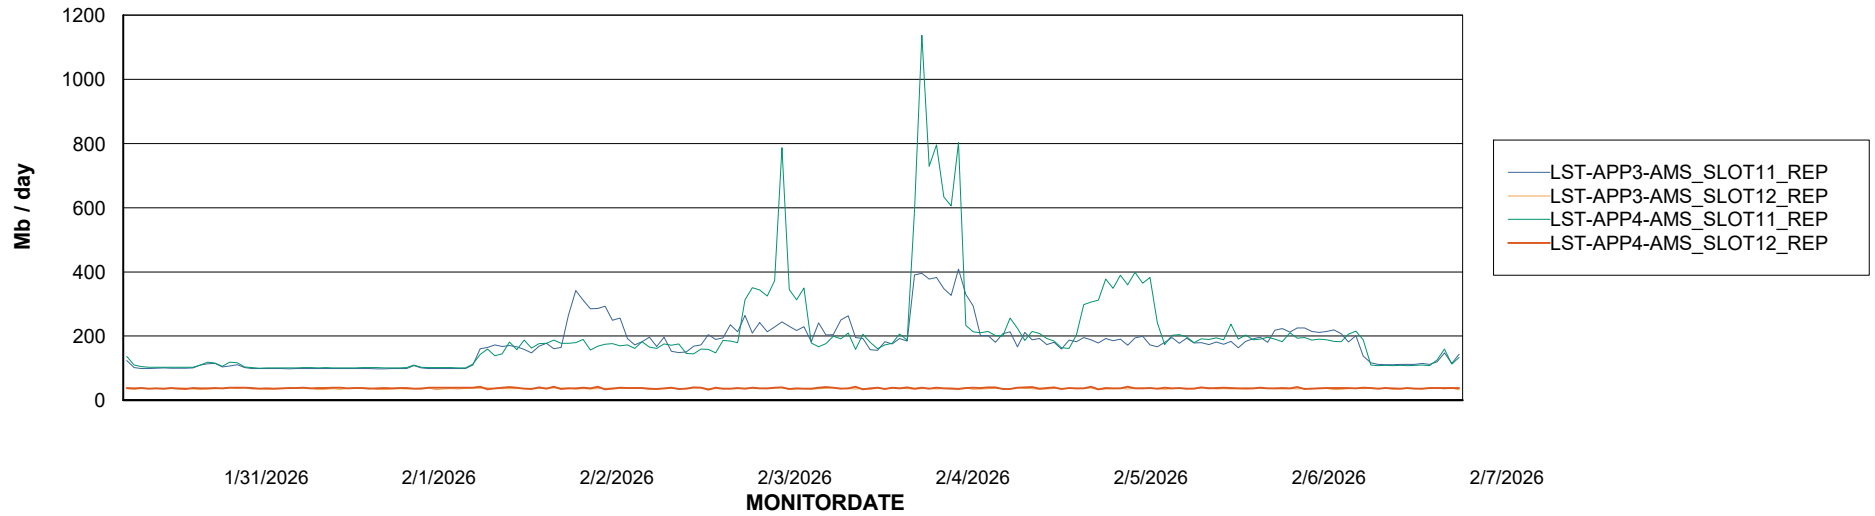

ABSSolute Application ReportServer Services

Avg memory used per ReportServer Service