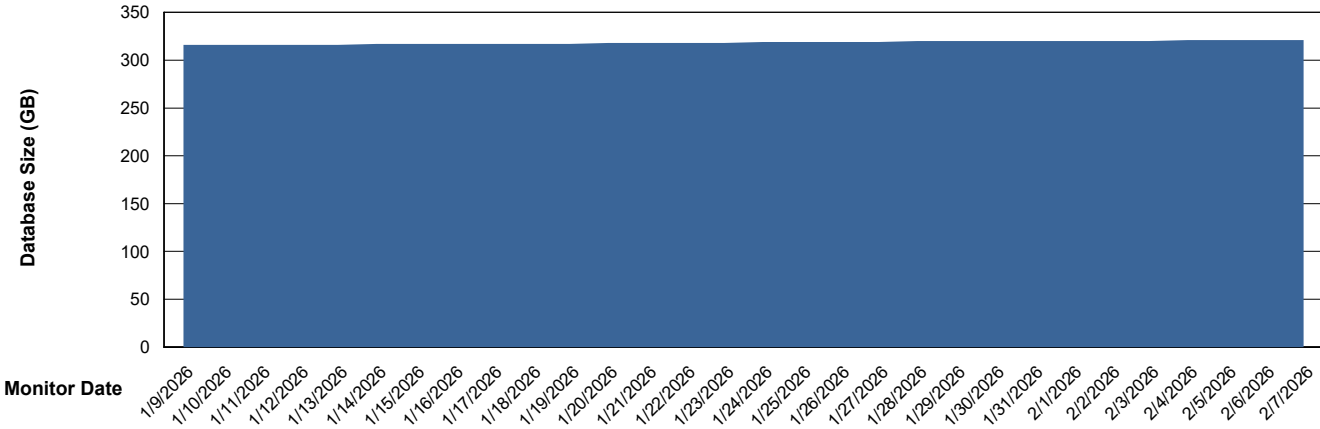

Database Performance LST-DBS4-AMS_DB_ABSME2

Weekly SLA Customer Report

Customer LST OCI AMS Production ABSME2
 Database ID 211

DATABASE SIZE LST-DBS4-AMS_DB_ABSME2

Database growth over last month

Database Tablespace LST-DBS4-AMS_DB_ABSME2