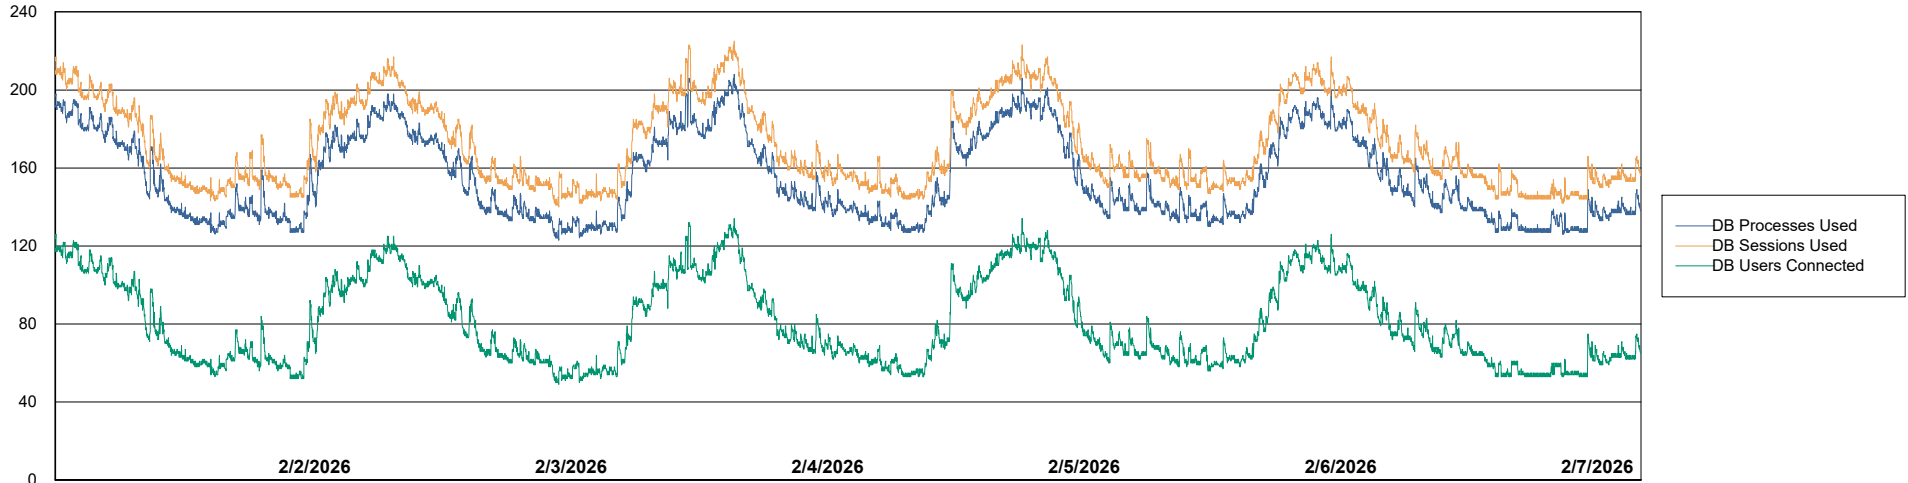

Database Performance LST-DBS4-AMS_DB_ABSME2