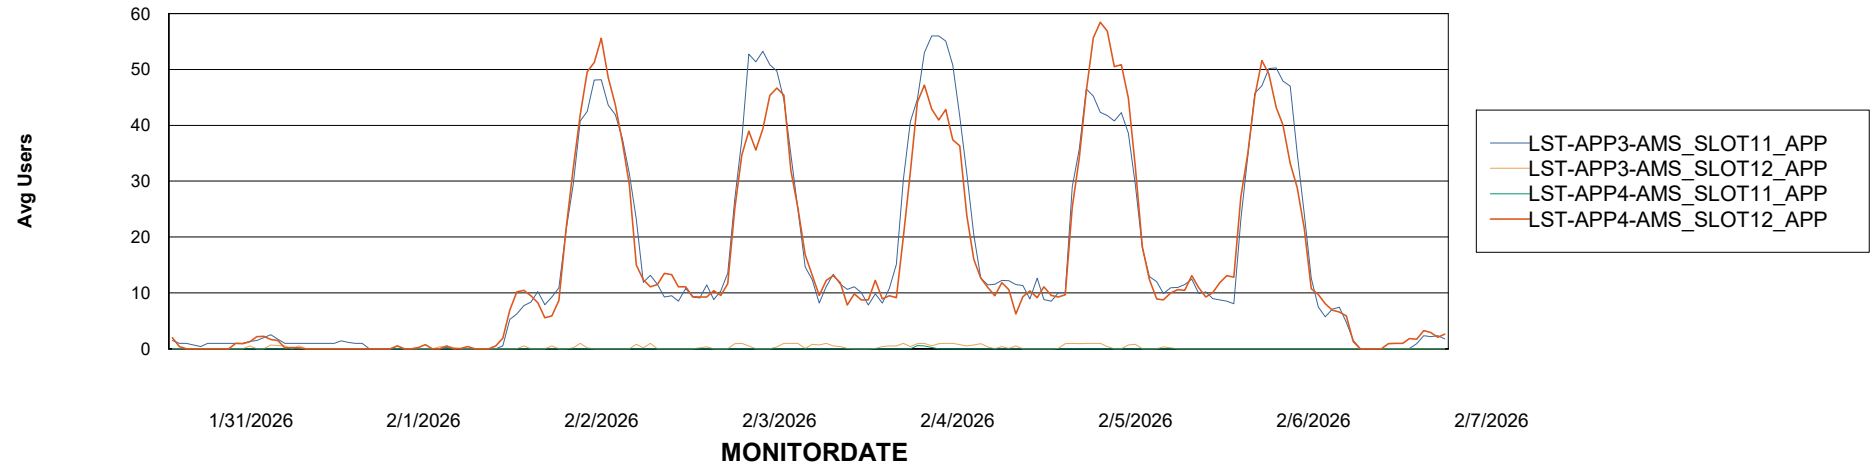

Weekly SLA Customer Report

Customer LST OCI AMS Production ABSME2
Database ID 211

ABSSolute Application Server Services

Avg memory used per ABS Server Service

Avg users per day per ABS server

Weekly SLA Customer Report