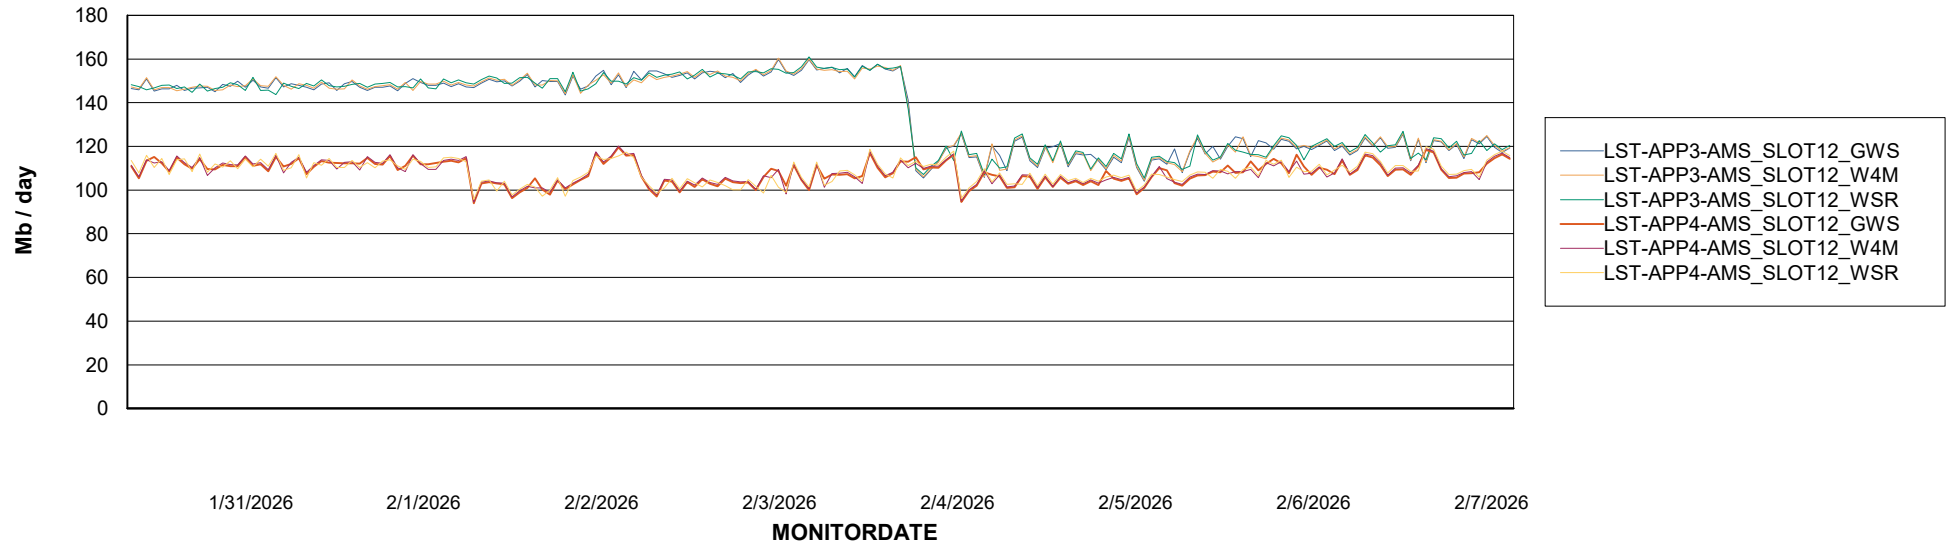

ABSSolute Web Component Services

Avg memory used per ABS Web component