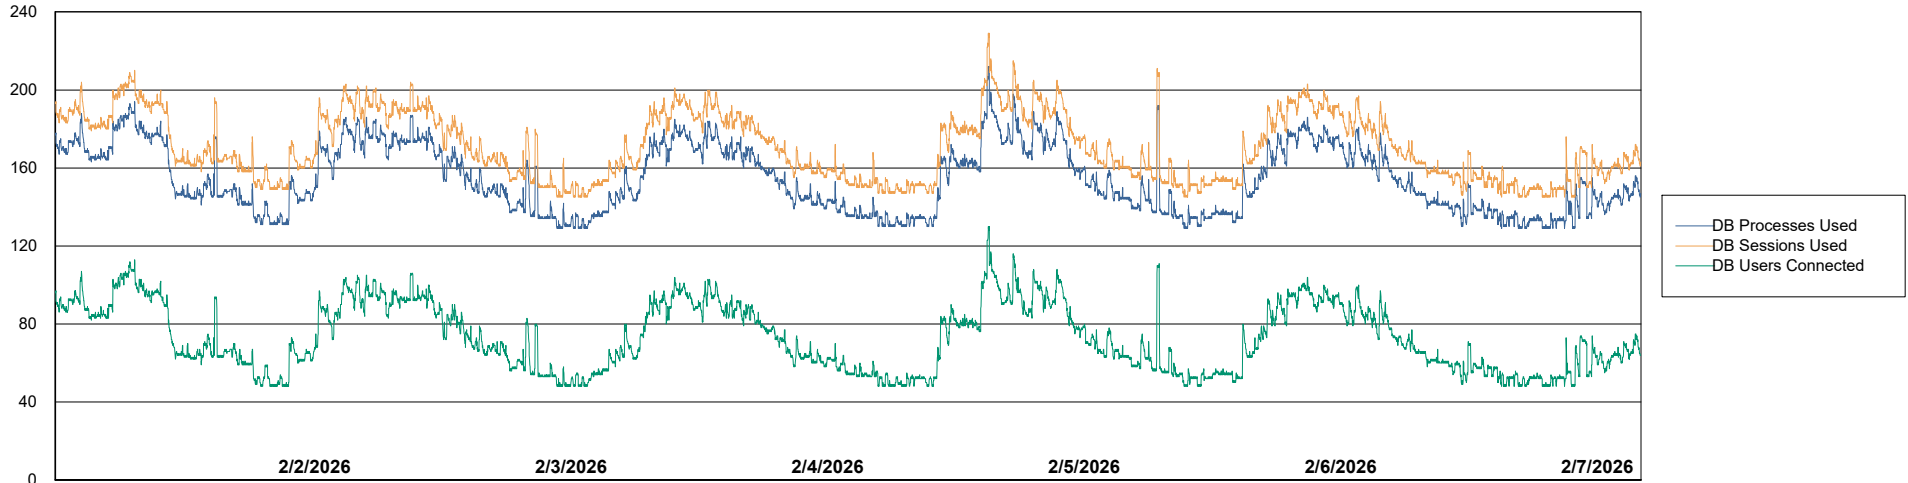

Database Performance LST-DBS6-AMS_DB_ABSEE2