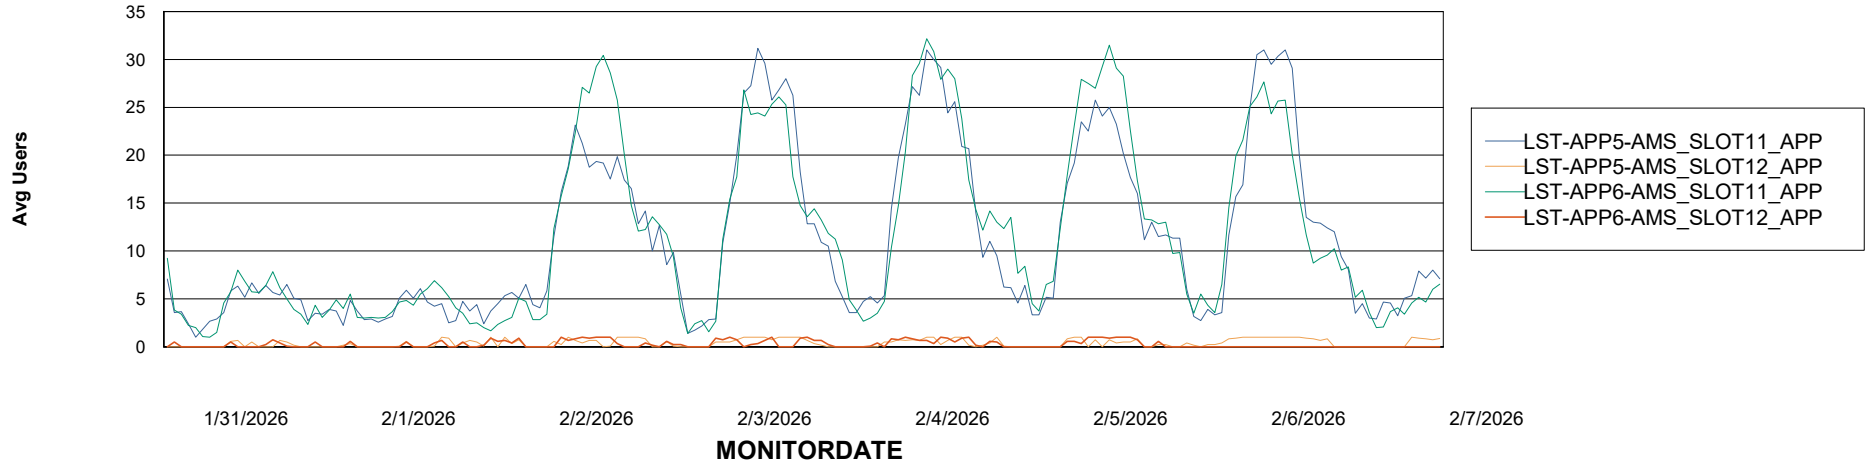

Weekly SLA Customer Report

Customer LST OCI AMS Production ABSEE2
Database ID 212

ABSSolute Application Server Services

Avg memory used per ABS Server Service

Avg users per day per ABS server

Weekly SLA Customer Report