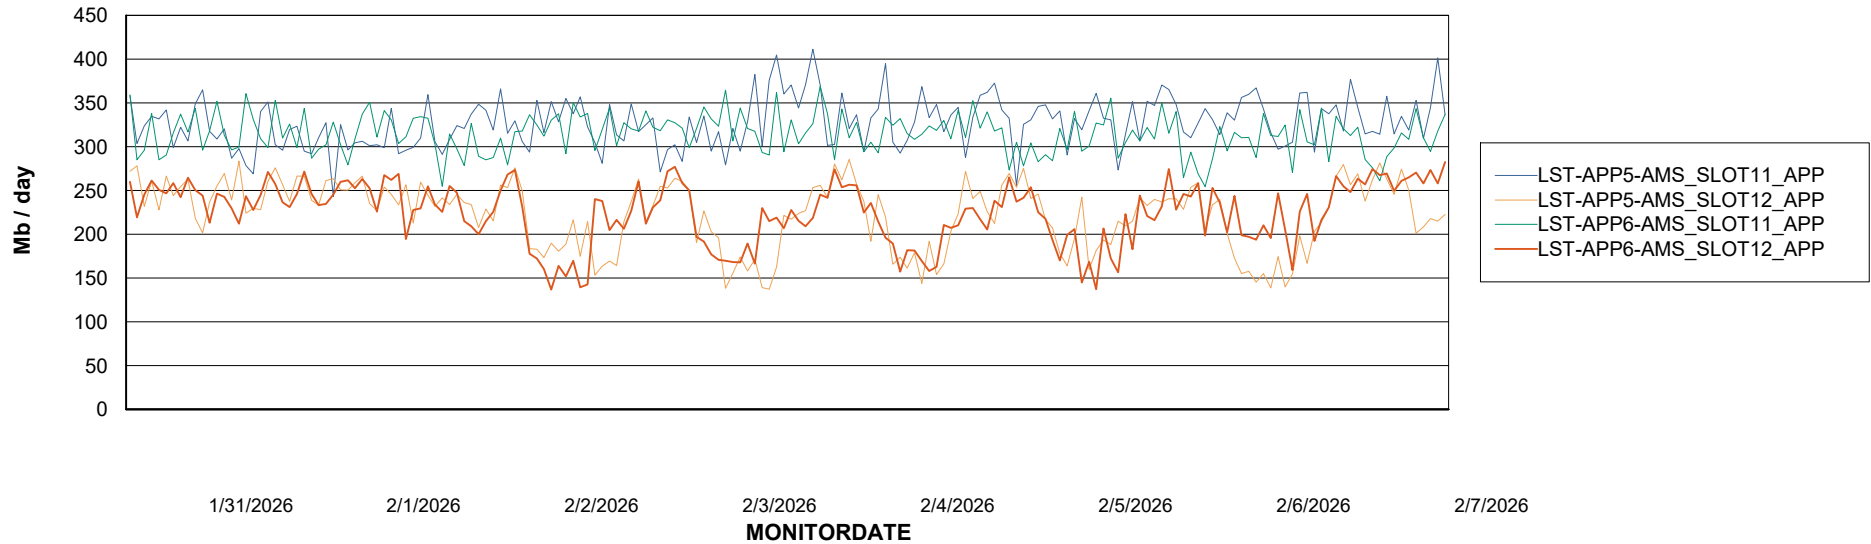

ABSSolute Application Server Services

Avg memory used per ABS Server Service