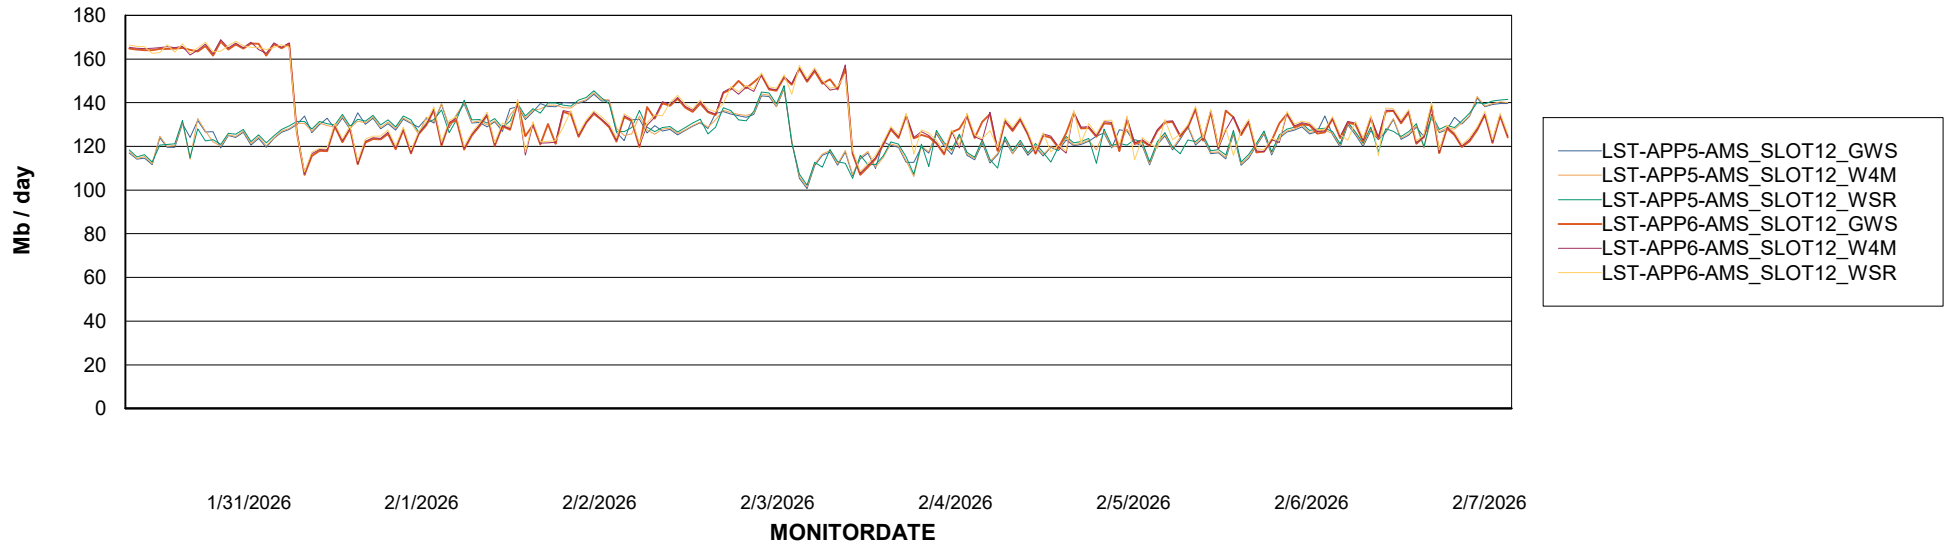

ABSSolute Web Component Services

Avg memory used per ABS Web component