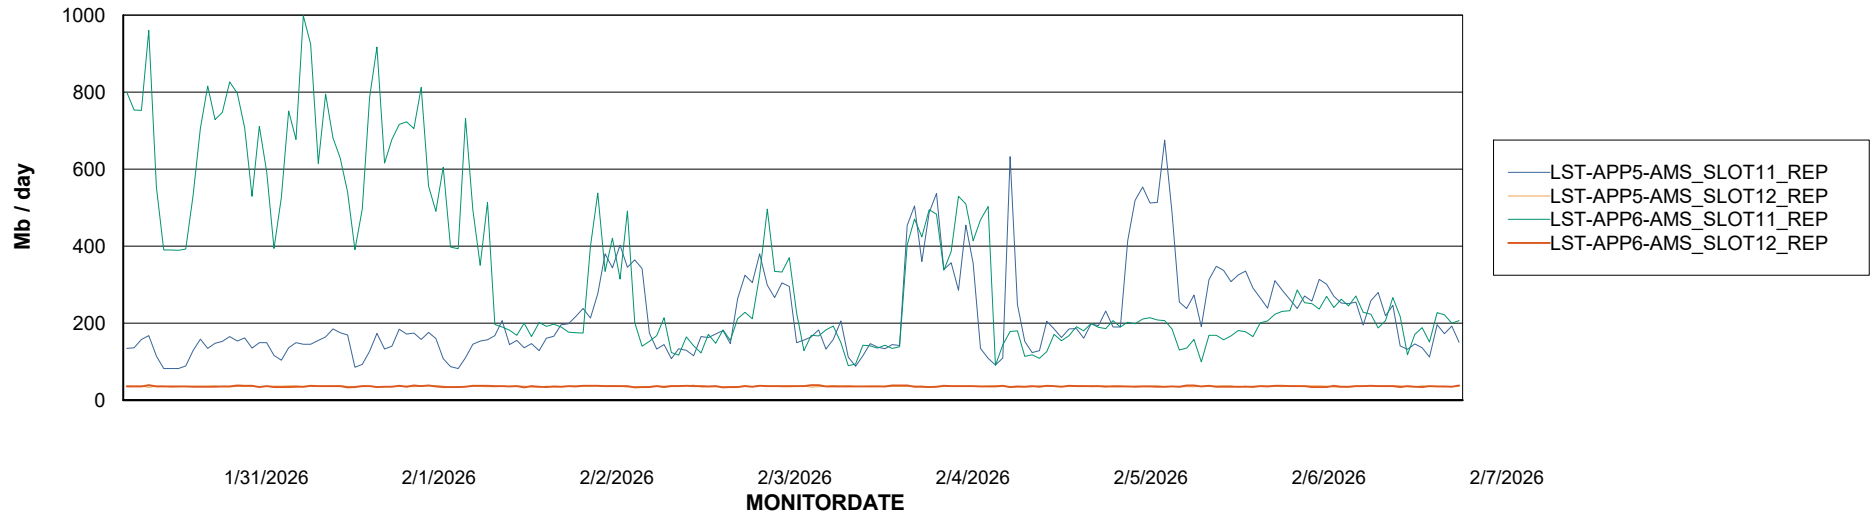

ABSSolute Application ReportServer Services

Avg memory used per ReportServer Service