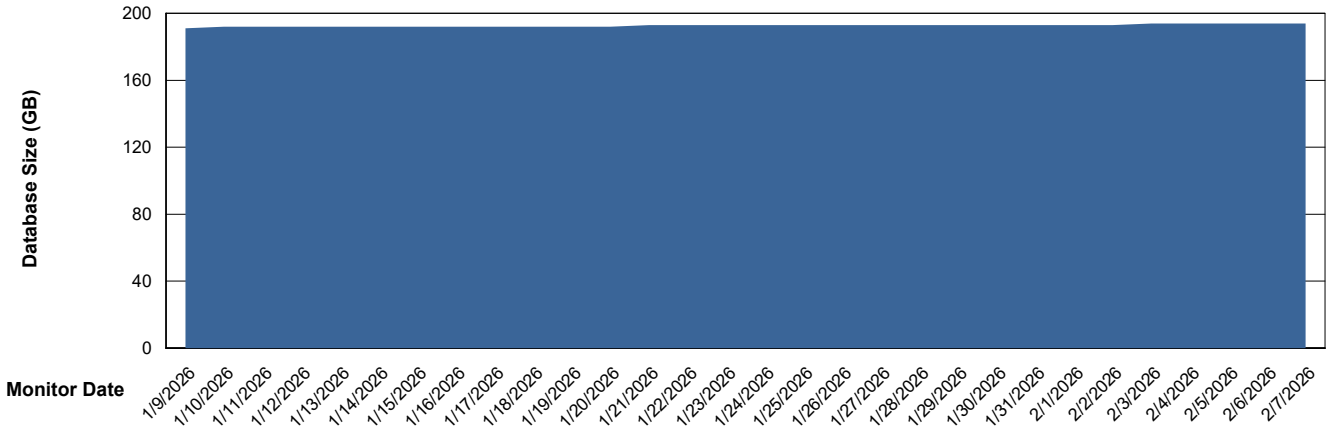

Database Performance LST-DBS6-AMS_DB_ABSEE2

Weekly SLA Customer Report

Customer LST OCI AMS Production ABSEE2
 Database ID 212

DATABASE SIZE LST-DBS6-AMS_DB_ABSEE2

Database growth over last month

Database Tablespace LST-DBS6-AMS_DB_ABSEE2