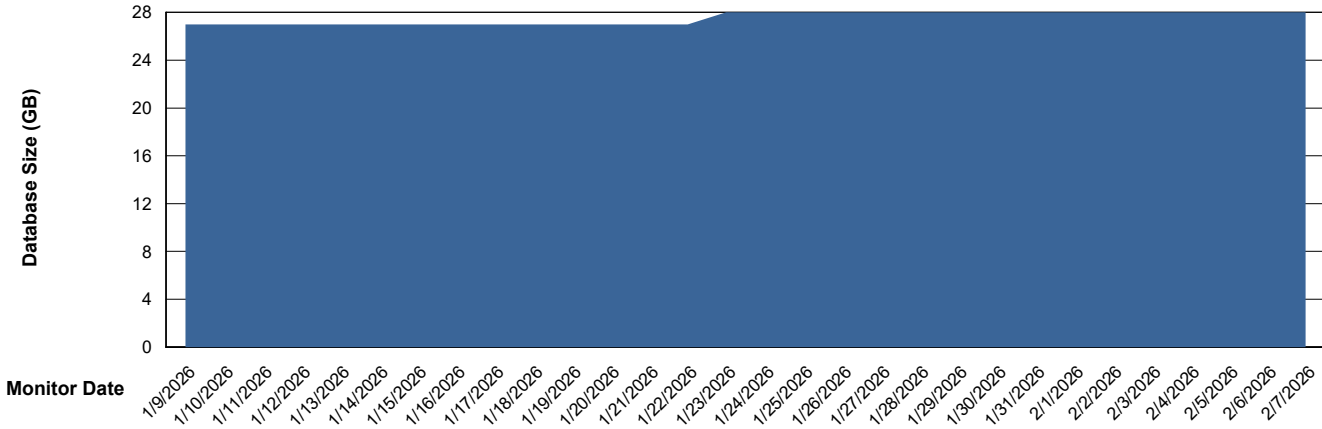

DATABASE SIZE LST-DBS1-AMS_DB_ABSCH

Database growth over last month