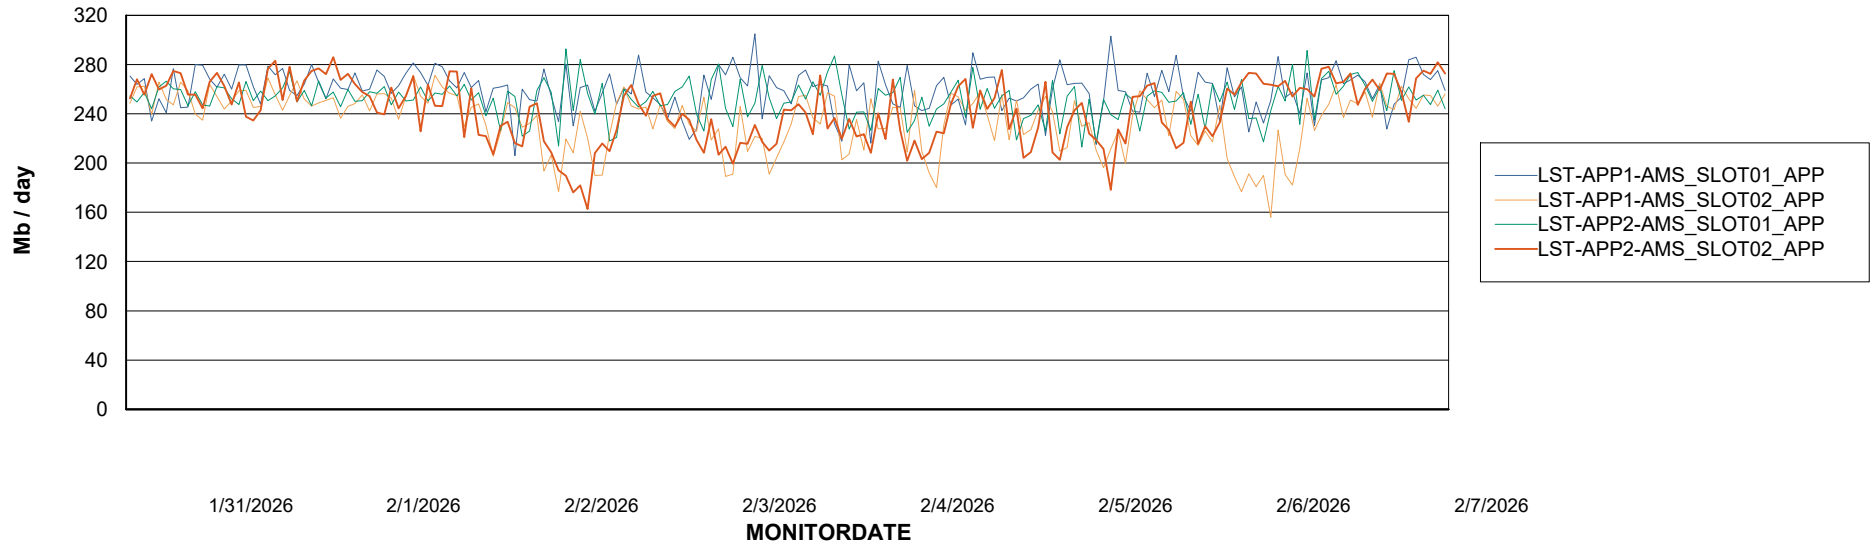

ABSSolute Application Server Services

Avg memory used per ABS Server Service