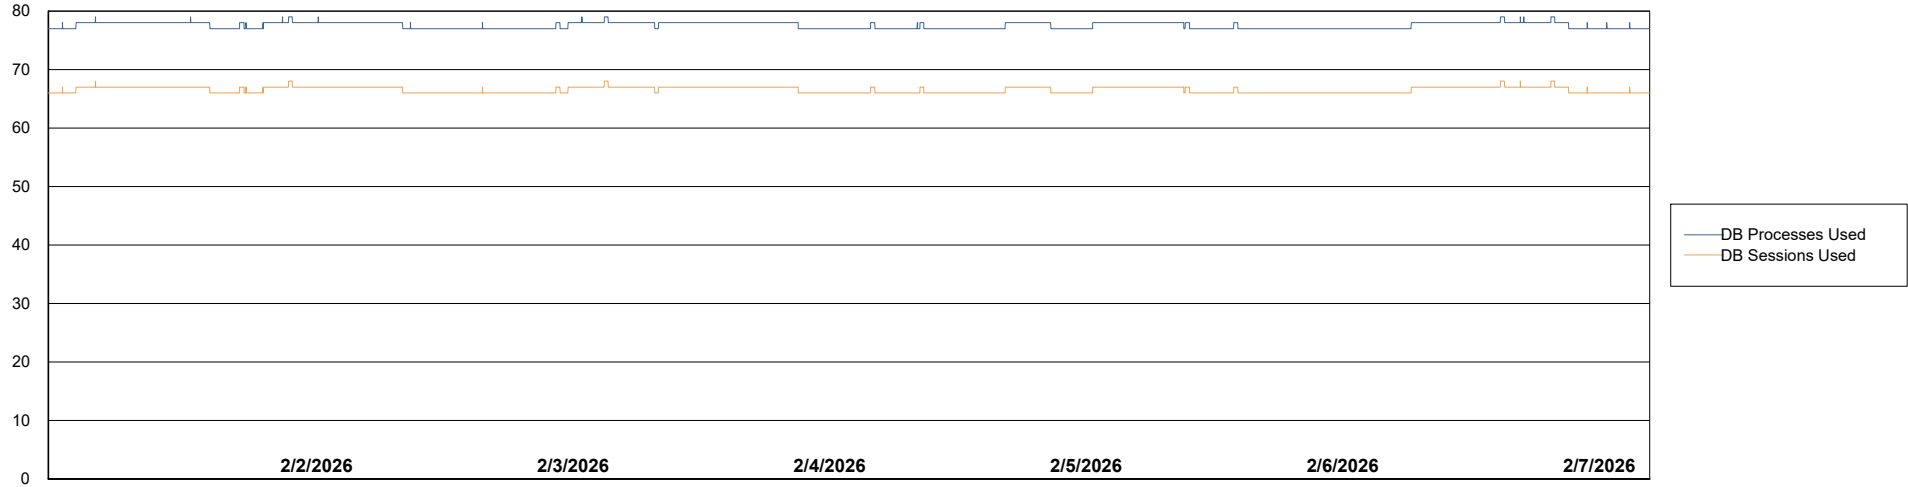

Database Performance LST-DBS2-AMS_DB_HSBABSCH

DB Processes Max 0
DB Processes Max 1,000