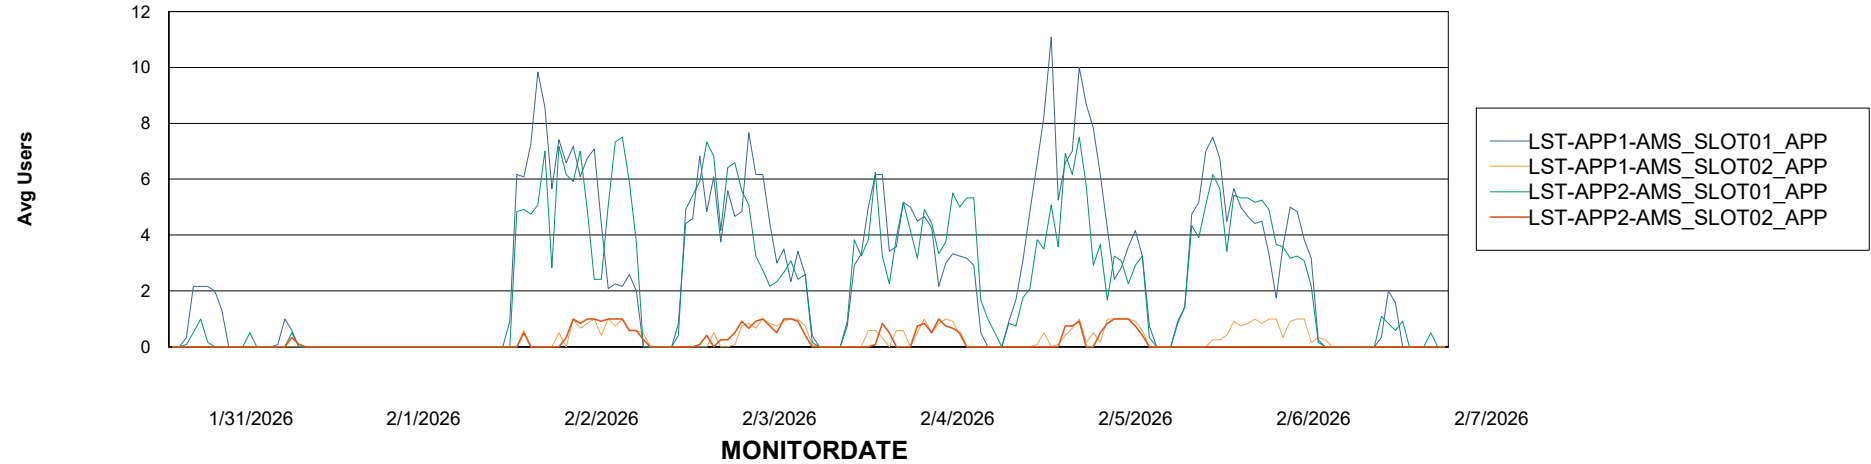

Weekly SLA Customer Report

Customer LST OCI AMS Production ABSCH
Database ID 217

ABSSolute Application Server Services

Avg memory used per ABS Server Service

Avg users per day per ABS server

Weekly SLA Customer Report