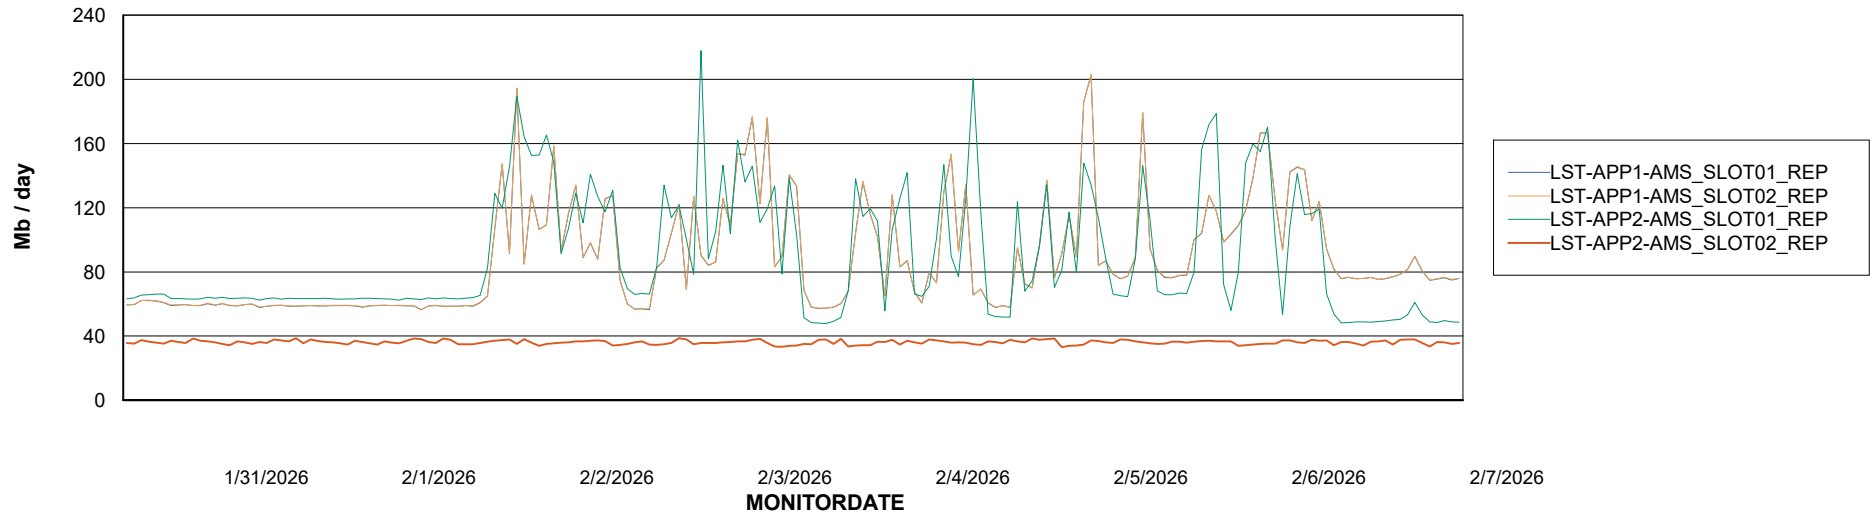

ABSSolute Application ReportServer Services

Avg memory used per ReportServer Service