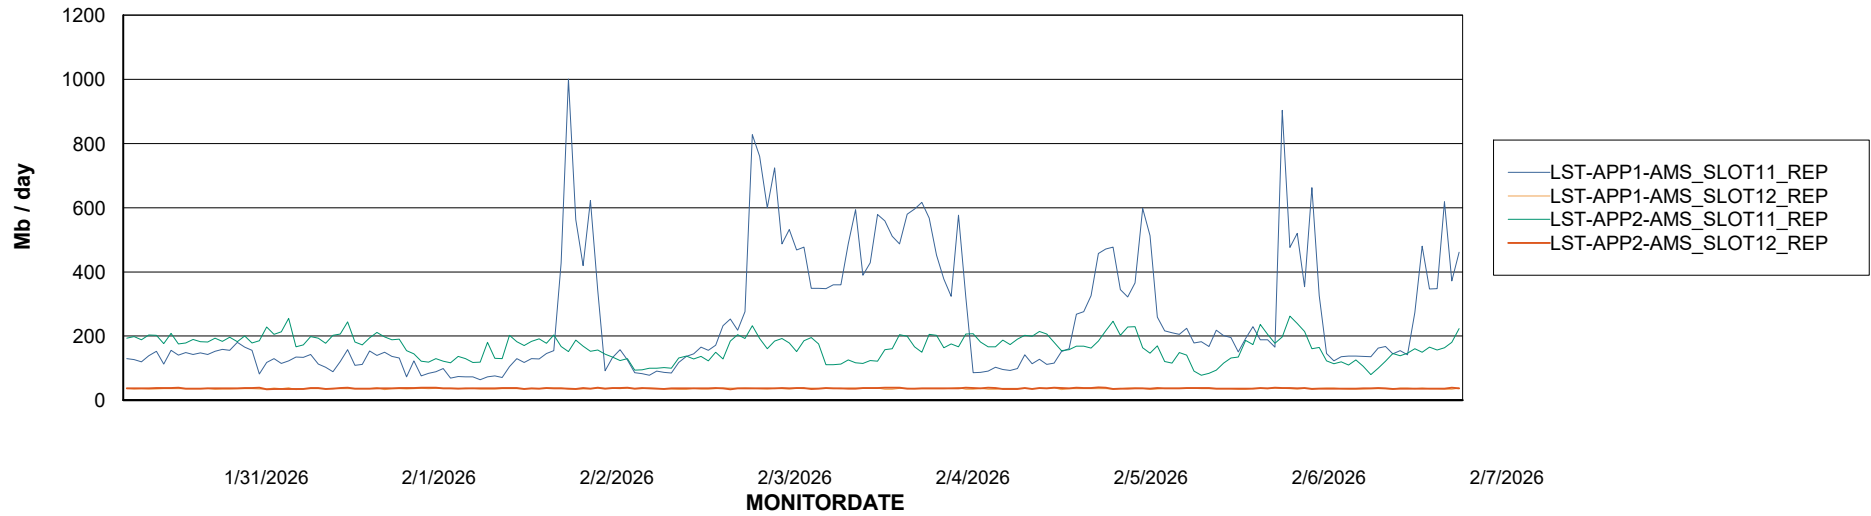

ABSSolute Application ReportServer Services

Avg memory used per ReportServer Service