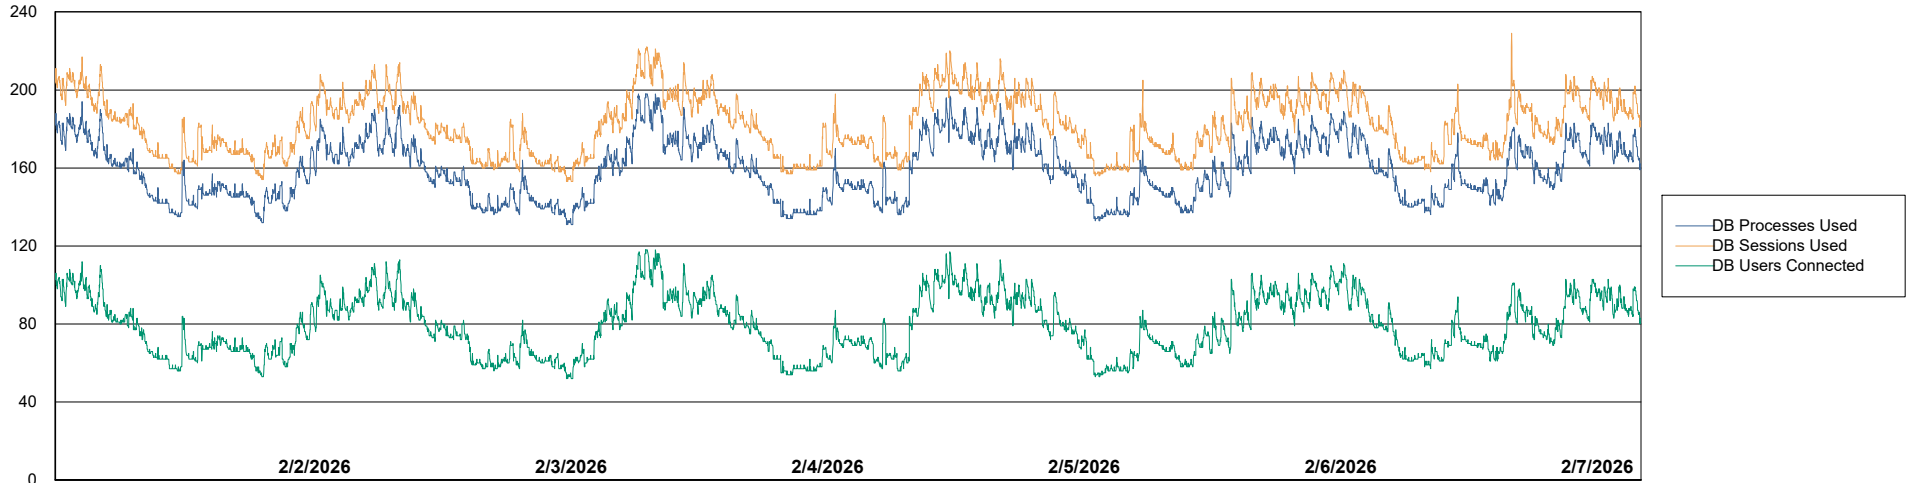

Database Performance LST-DBS2-AMS_DB_ABSCH2