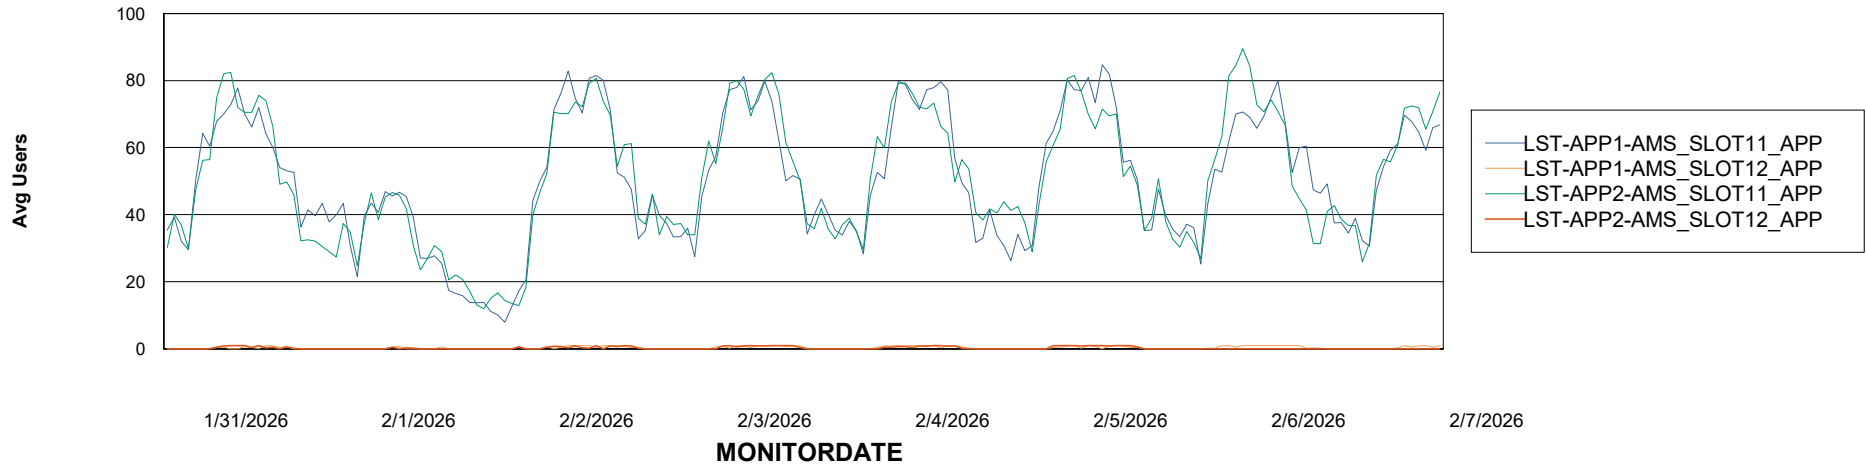

Weekly SLA Customer Report

Customer LST OCI AMS Production ABSCH2
Database ID 216

ABSSolute Application Server Services

Avg memory used per ABS Server Service

Avg users per day per ABS server

Weekly SLA Customer Report