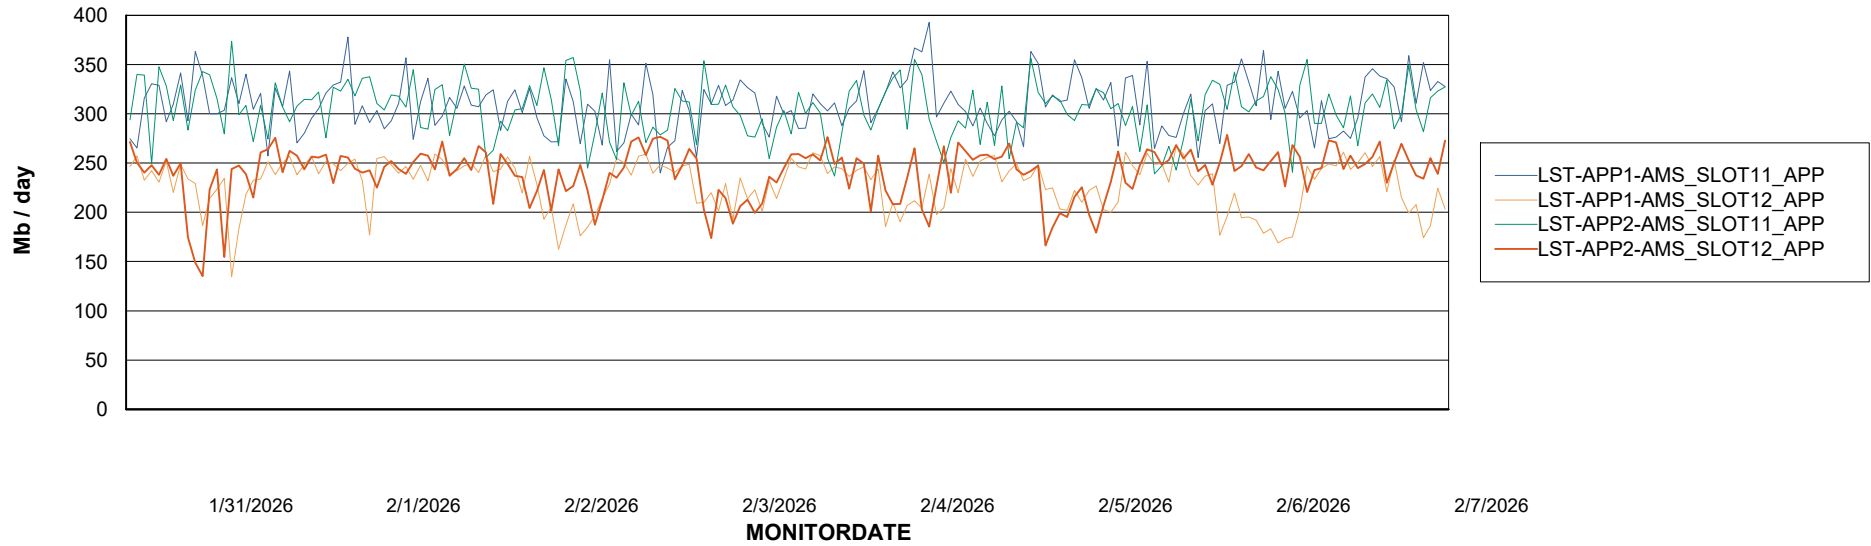

ABSSolute Application Server Services

Avg memory used per ABS Server Service