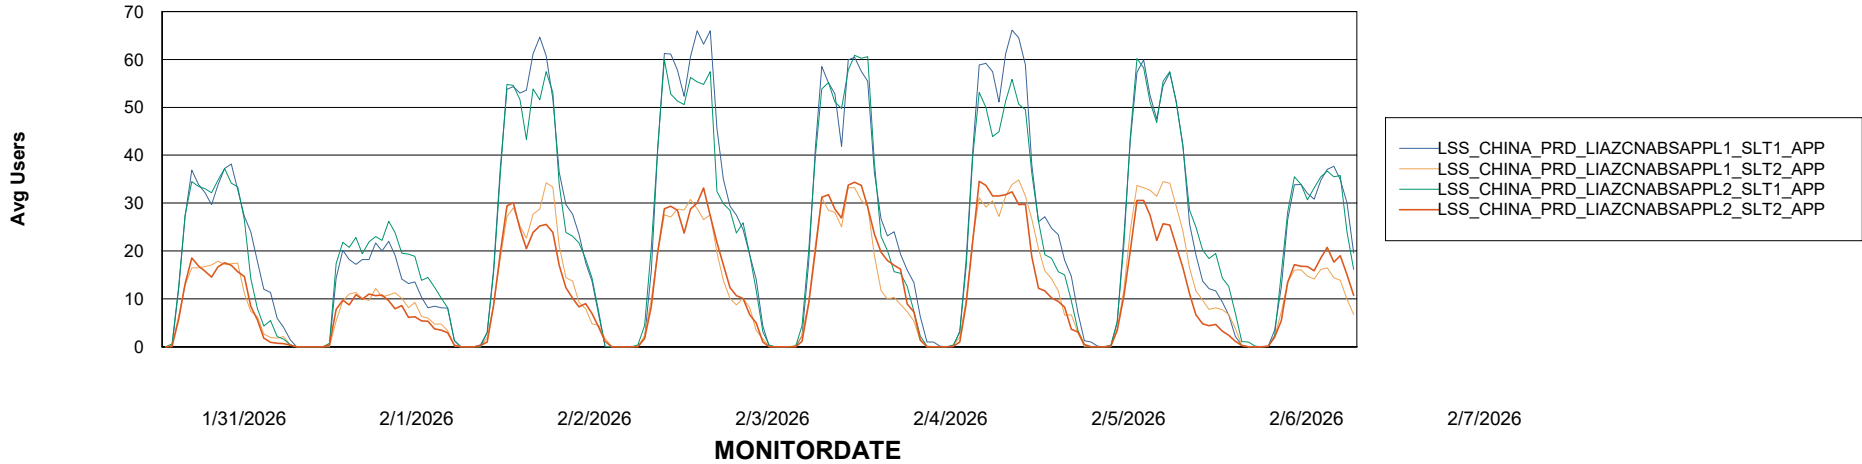

Weekly SLA Customer Report

Customer LSS_CHINA_Production
Database ID 202

ABSSolute Application Server Services

Avg memory used per ABS Server Service

Avg users per day per ABS server

Weekly SLA Customer Report