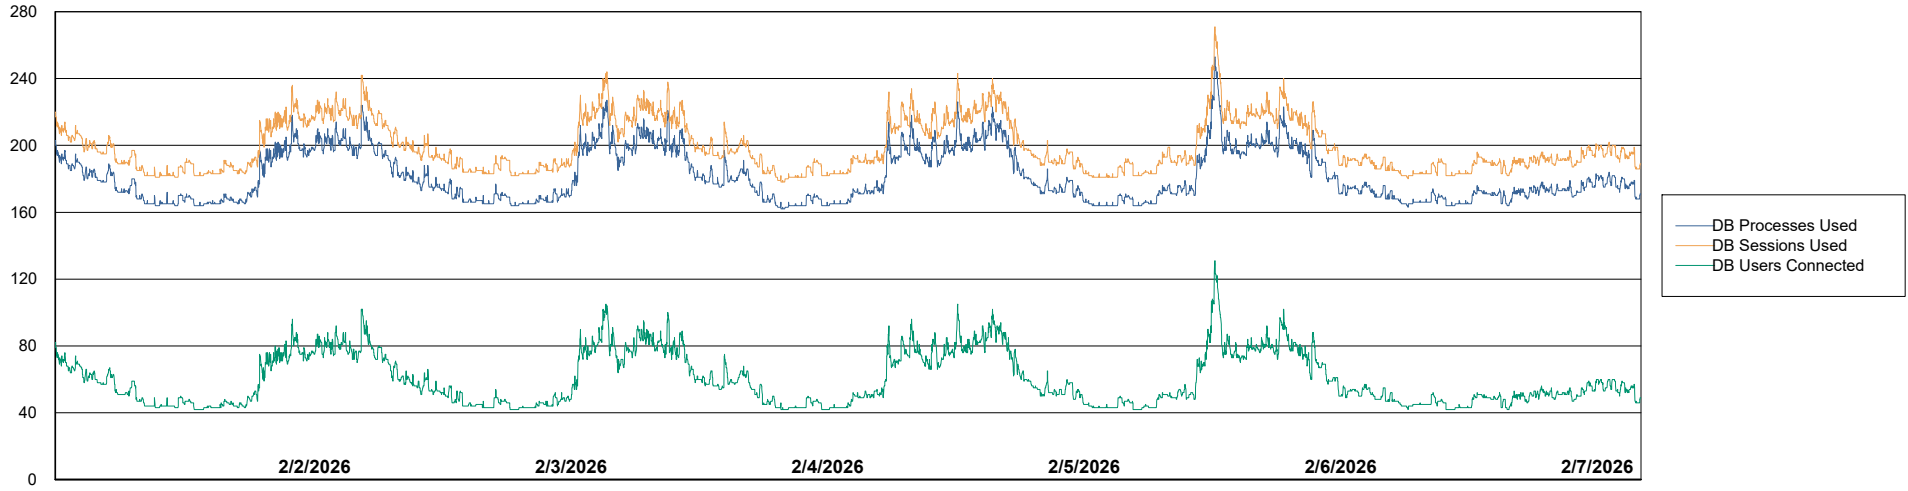

Harddisk Usage LSS_CHINA_PRD_liazcnVMPABSDB2

	Free disk space on C: (%)	Total disk space on C: (Gb)	Used disk space on C: (Gb)	Free disk space on D: (%)	Total disk space on D: (Gb)	Used disk space on D: (Gb)	Free disk space on E: (%)	Total disk space on E: (Gb)	Used disk space on E: (Gb)	Free disk space on F: (%)
2/7/2026	80	149	31	78	100	22	57	1,500	648	94
2/6/2026	80	149	31	78	100	22	57	1,500	648	94
2/5/2026	80	149	31	78	100	22	57	1,500	648	94
2/4/2026	80	149	31	78	100	22	57	1,500	648	94
2/3/2026	80	149	31	78	100	22	57	1,500	648	94
2/2/2026	80	149	31	78	100	22	57	1,500	648	94
2/1/2026	80	149	31	78	100	22	57	1,500	648	94

Weekly SLA Customer Report

Customer LSS_CHINA_Production
Database ID 202

Database Performance LSS_CHINA_PRD_liazcnVMPABSDB1_ABS1

Weekly SLA Customer Report

Customer LSS_CHINA_Production
Database ID 202

Database Performance LSS_CHINA_PRD_liazcnVMPABSDB2_HSBABS1