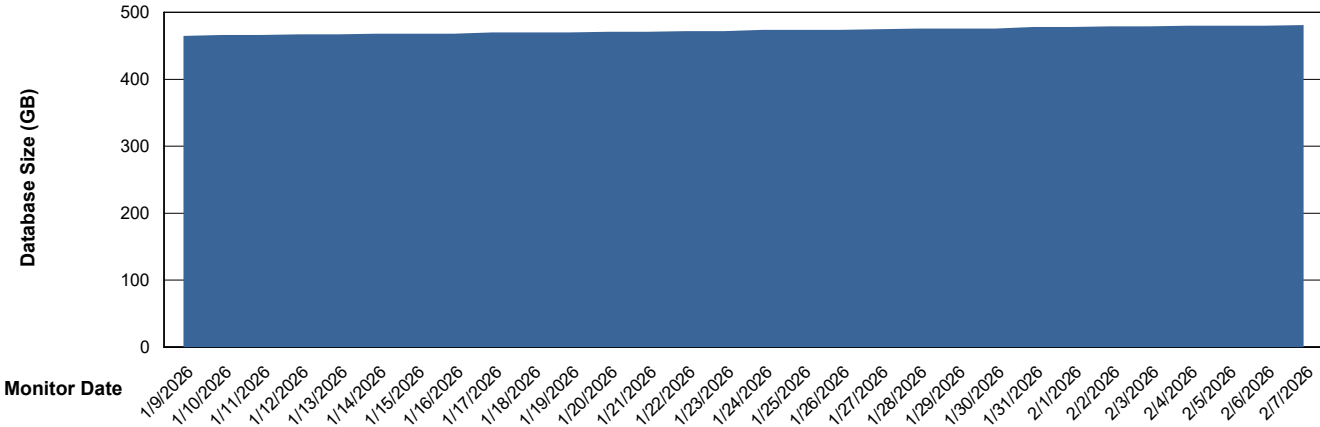

DB Processes Max 1,000
DB Processes Max 4
DB Processes Max 0

Weekly SLA Customer Report

Customer LSS_CHINA_Production
 Database ID 202

DATABASE SIZE LSS_CHINA_PRD_liazcnVMPABSDB1_ABS1

Database growth over last month