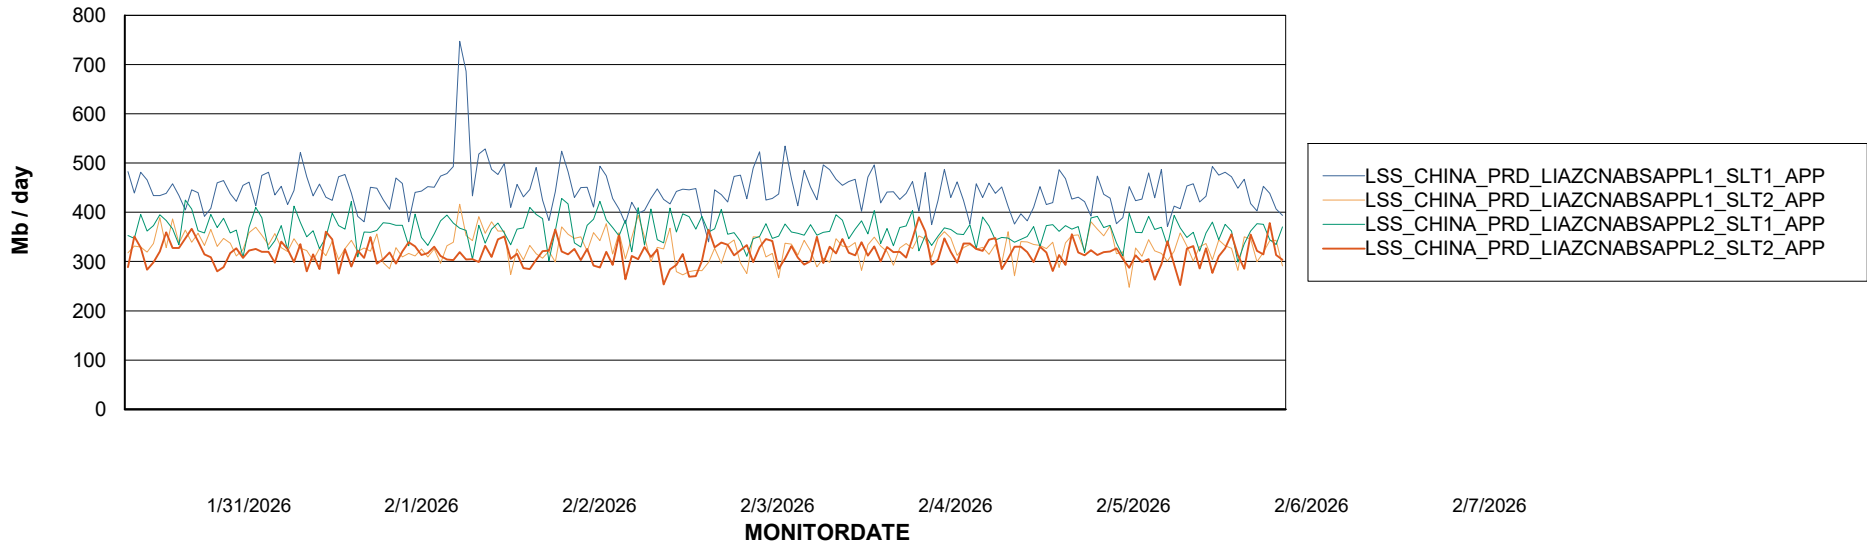

ABSSolute Application Server Services

Avg memory used per ABS Server Service