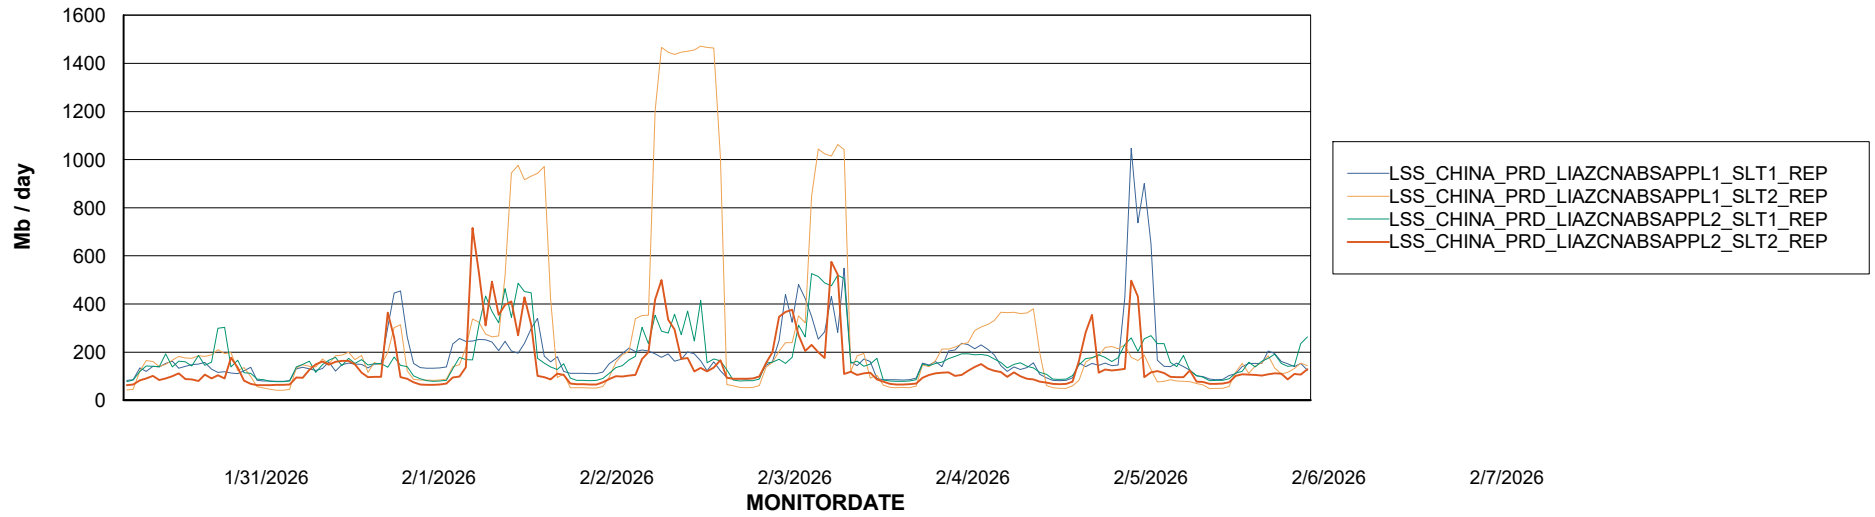

ABSSolute Application ReportServer Services

Avg memory used per ReportServer Service