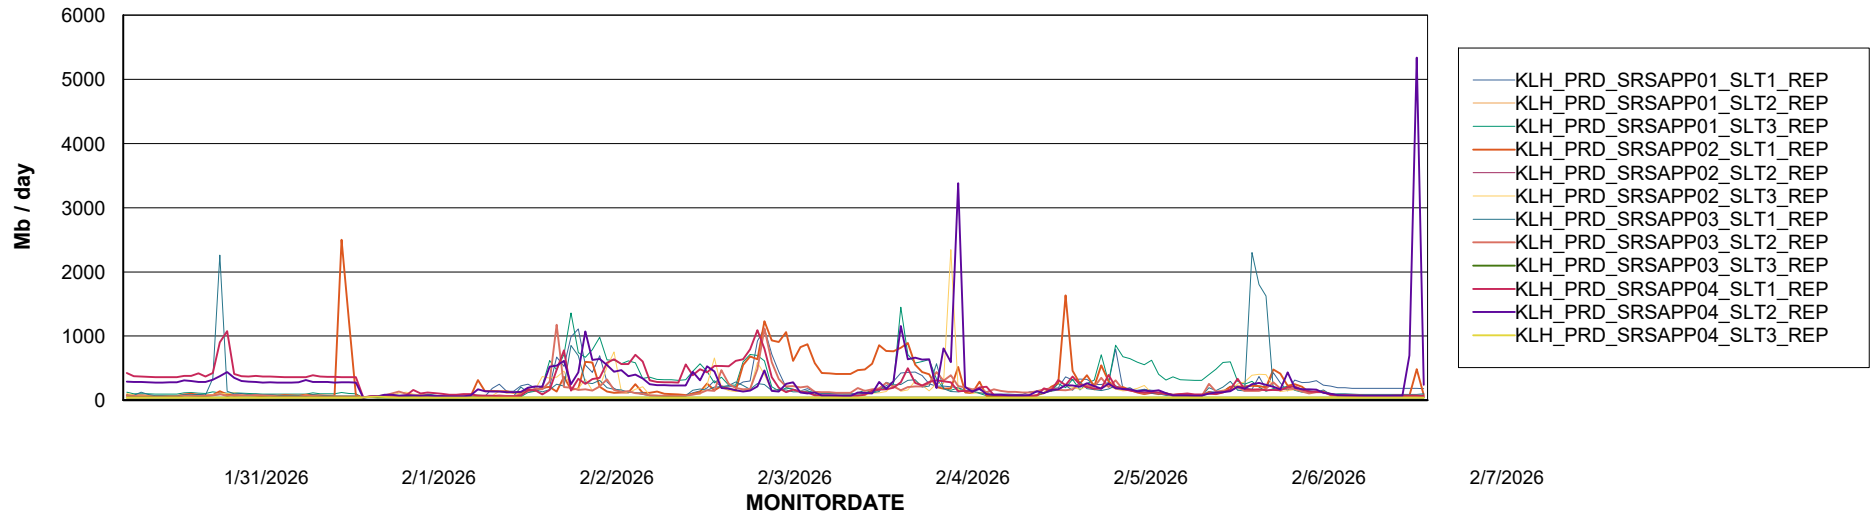

ABSSolute Application ReportServer Services

Avg memory used per ReportServer Service