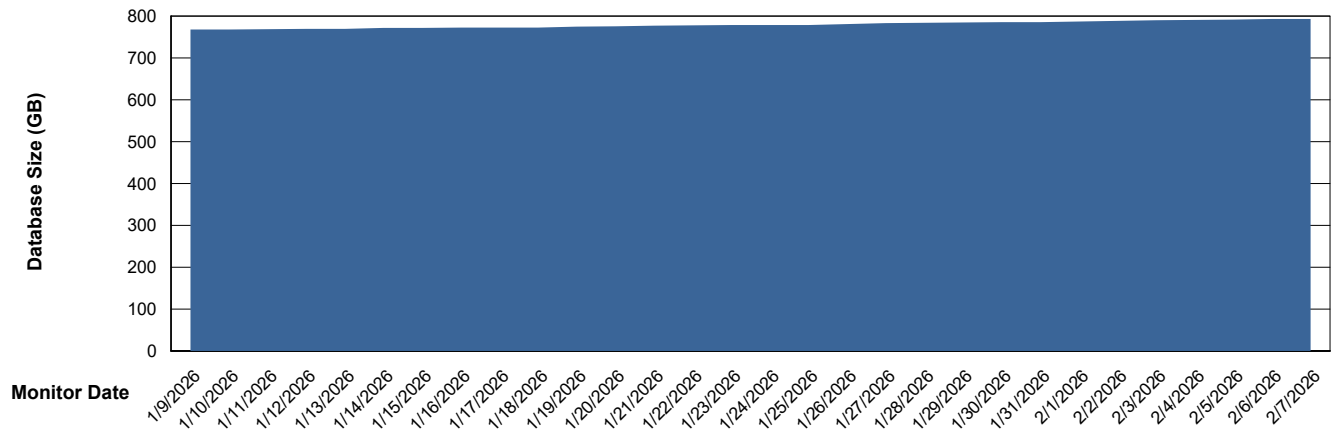

DATABASE SIZE KLH_PRD_SRSDB01_ABS1

Database growth over last month