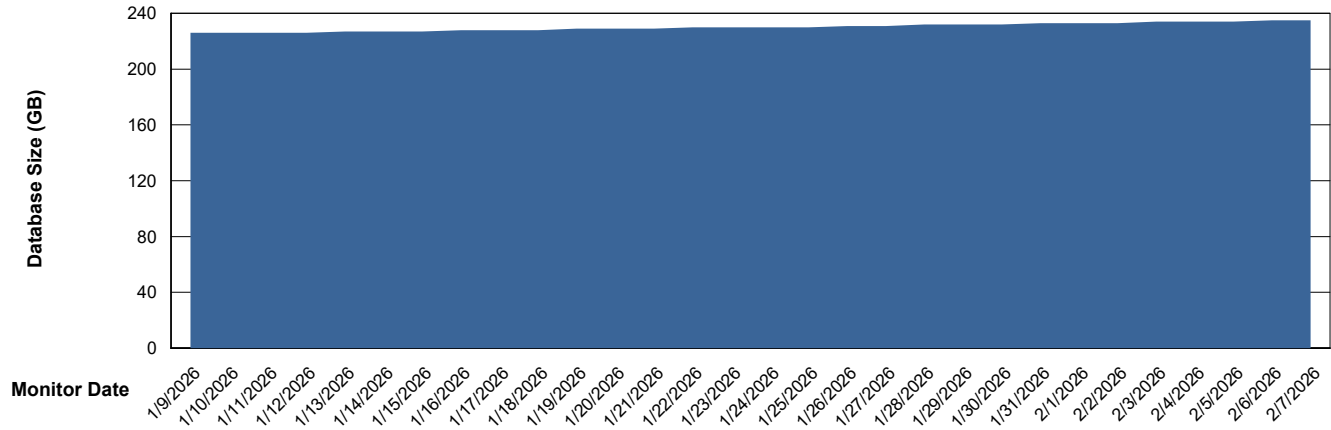

DATABASE SIZE KLH_PRD_SRSBIDB02_ABS1

Database growth over last month