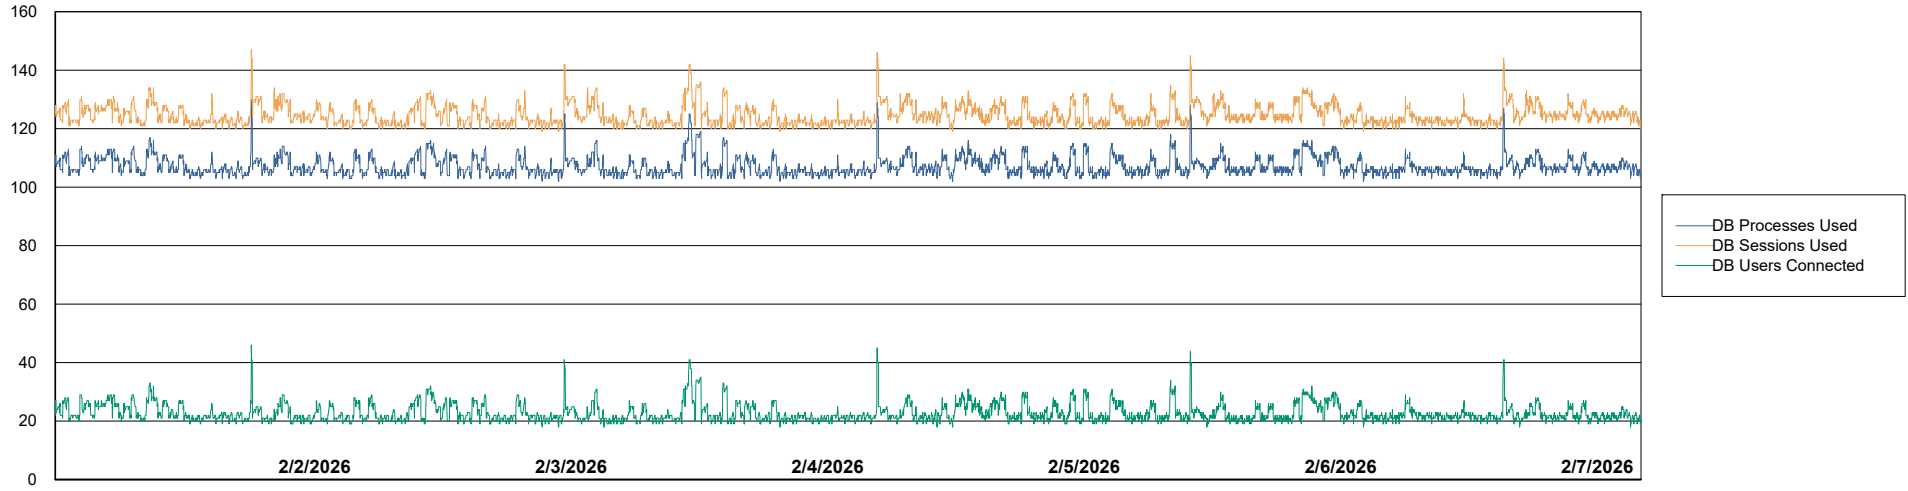

Database Performance KLH_PRD_SRSBIDB02_ABS1