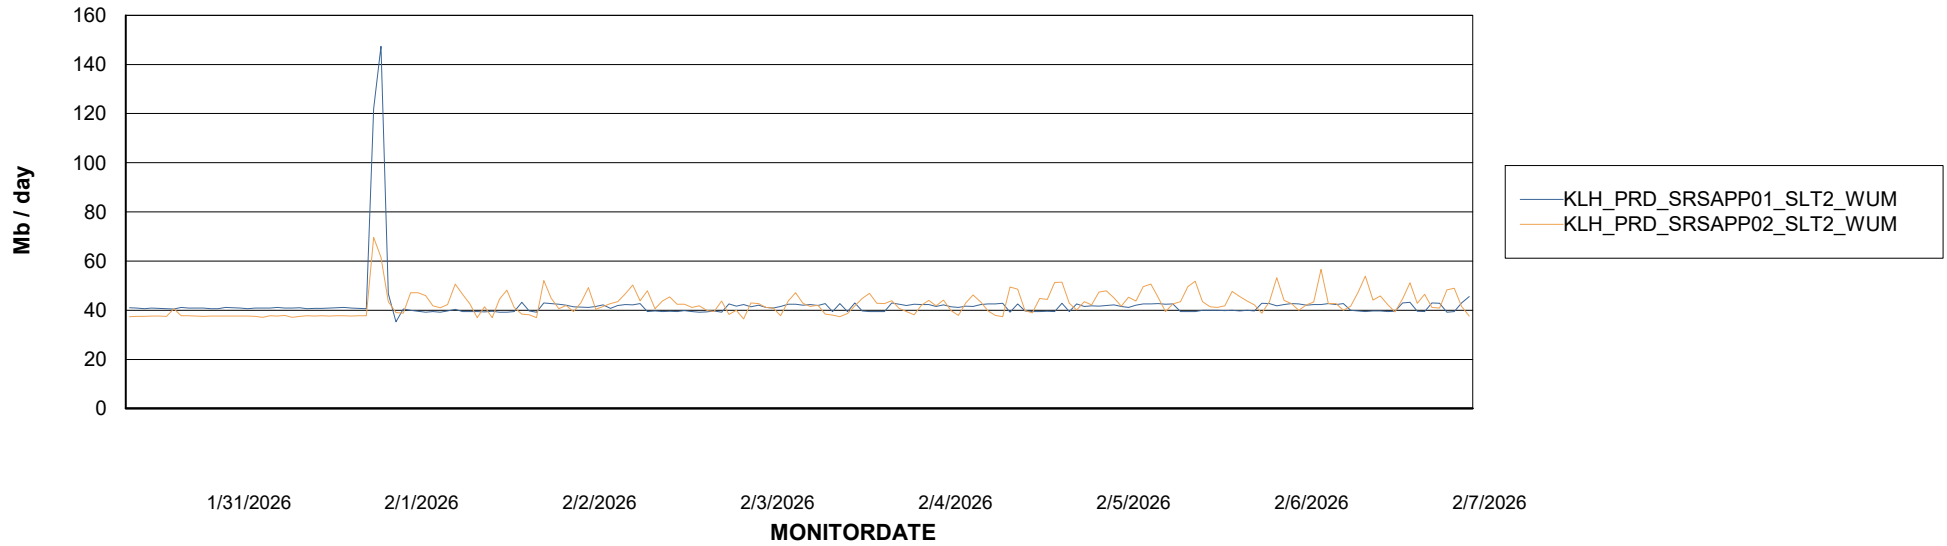

ABSSolute Web Component Services

Avg memory used per ABS Web component