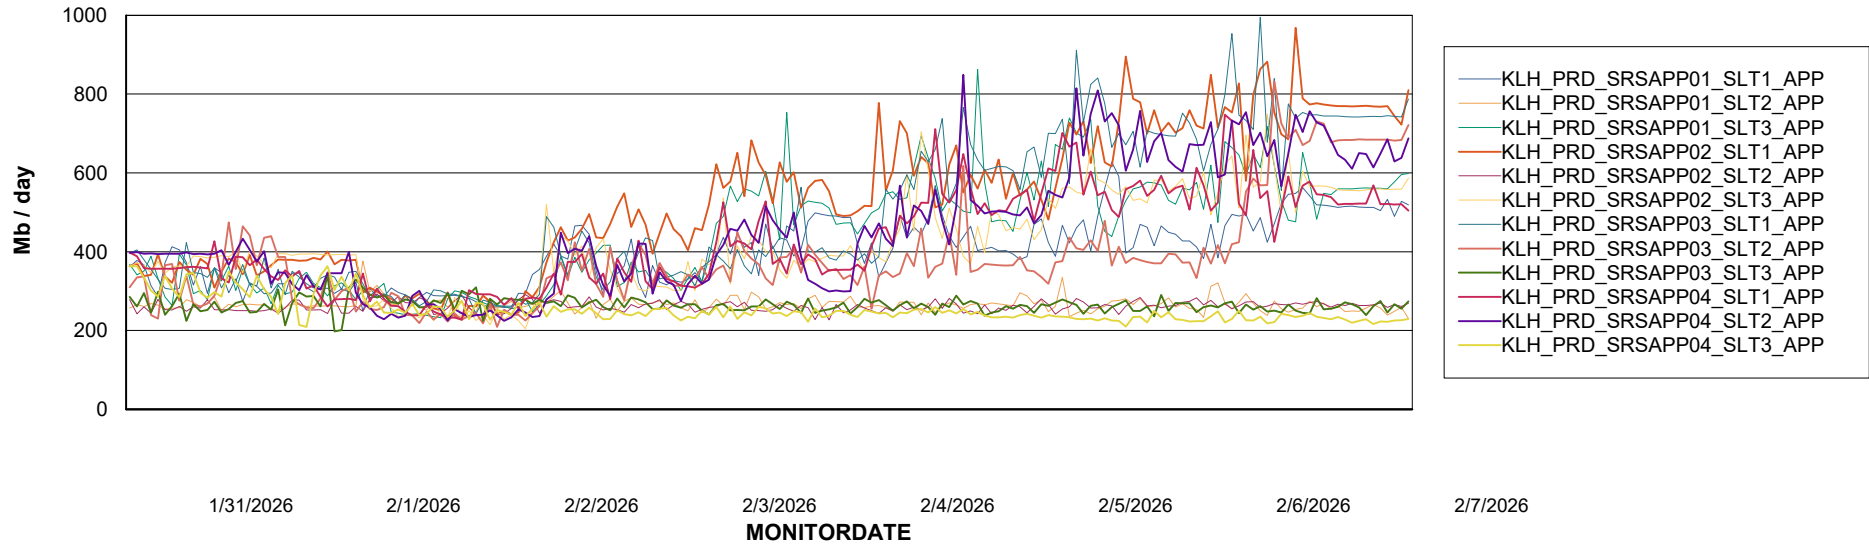

ABSSolute Application Server Services

Avg memory used per ABS Server Service