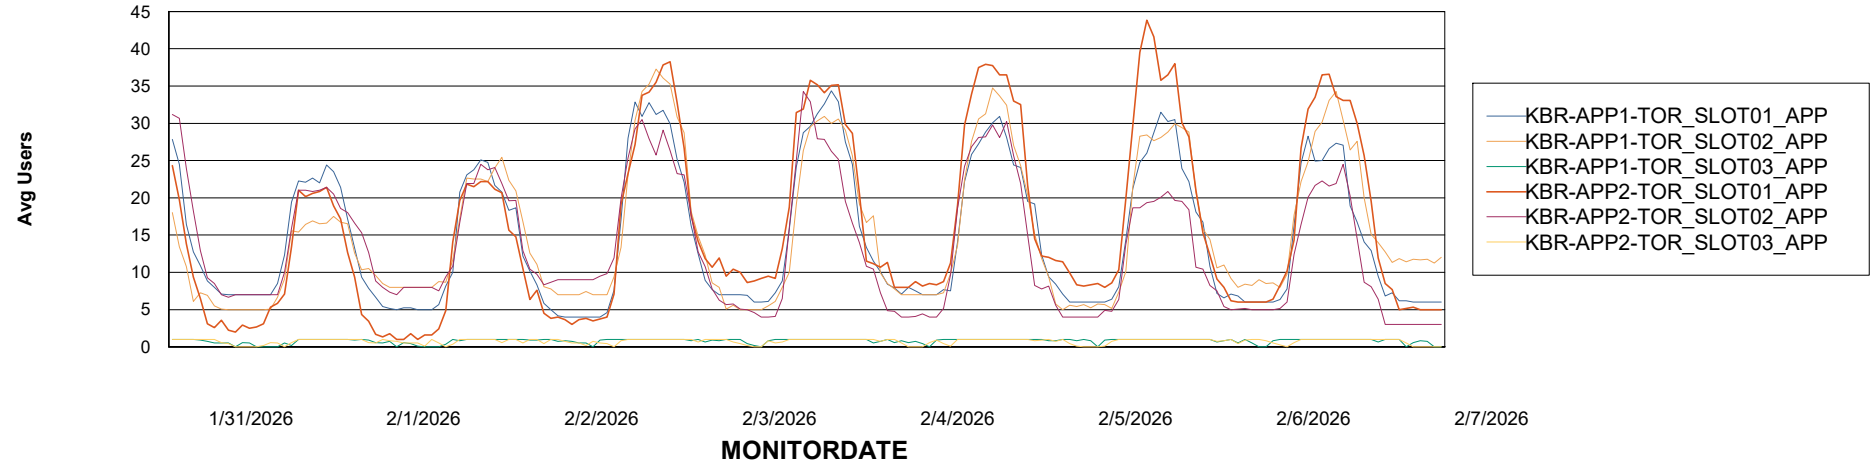

Avg users per day per ABS server