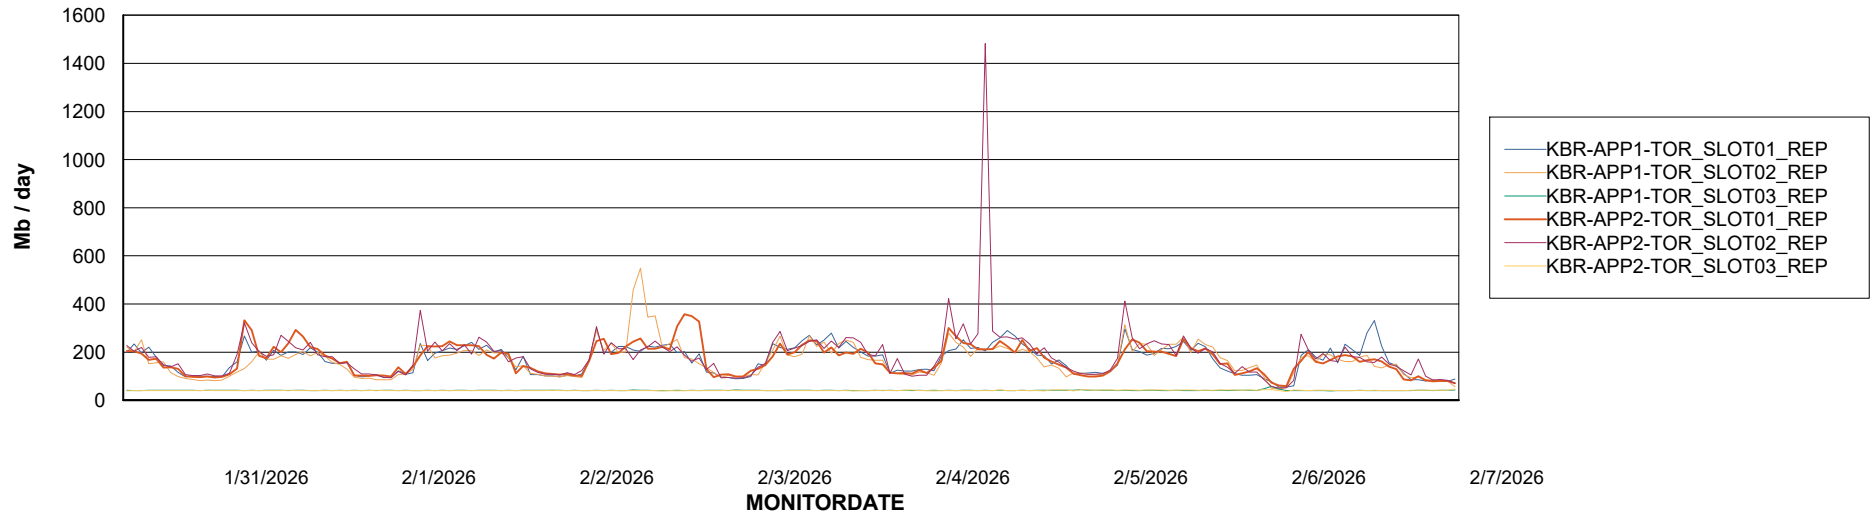

ABSSolute Application ReportServer Services

Avg memory used per ReportServer Service