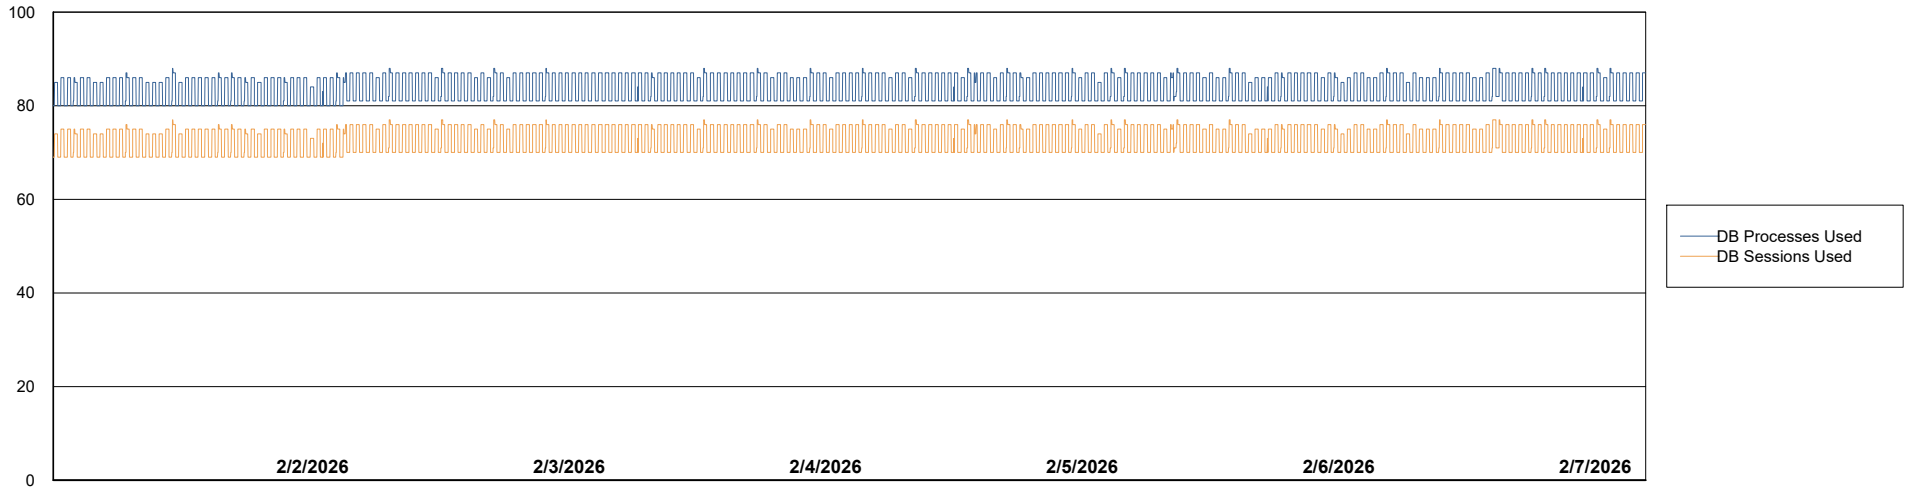

Database Performance KBR-DBS2-TOR_PROD_HSBABS1

DB Processes Max 0
DB Processes Max 4
DB Processes Max 1,000