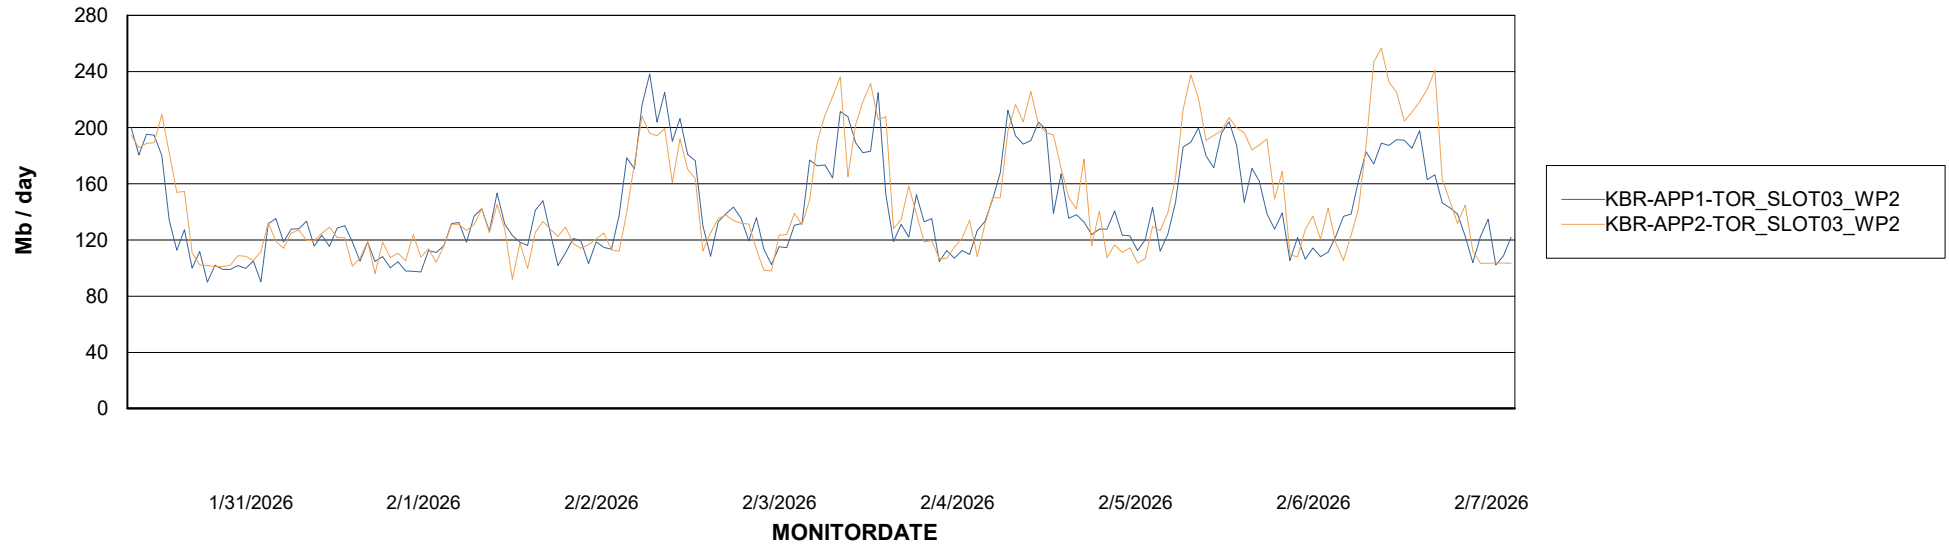

ABSolute Web Component Services

Avg memory used per ABS Web component