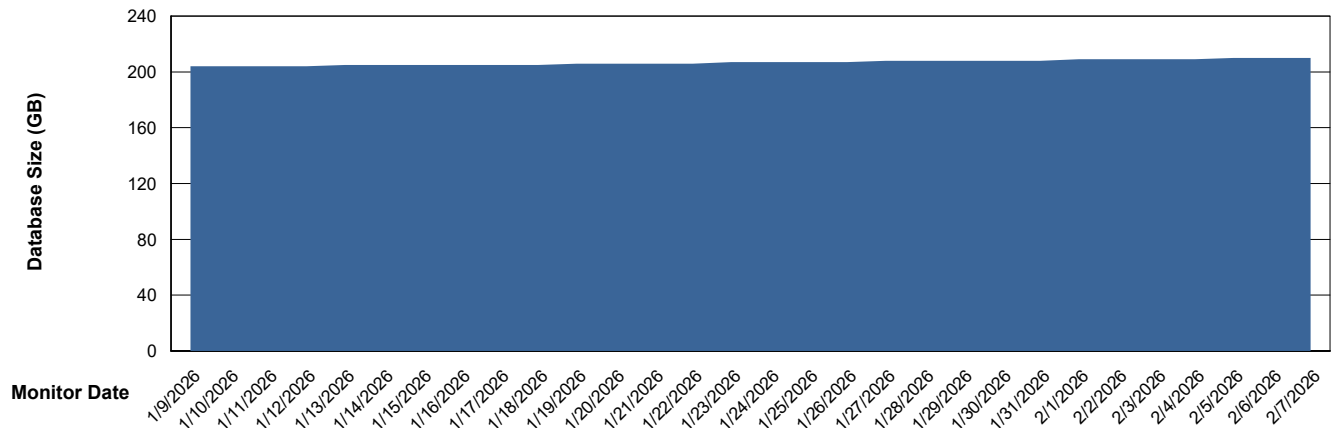

DATABASE SIZE KBR-DBS1-TOR_PROD_ABS1

Database growth over last month