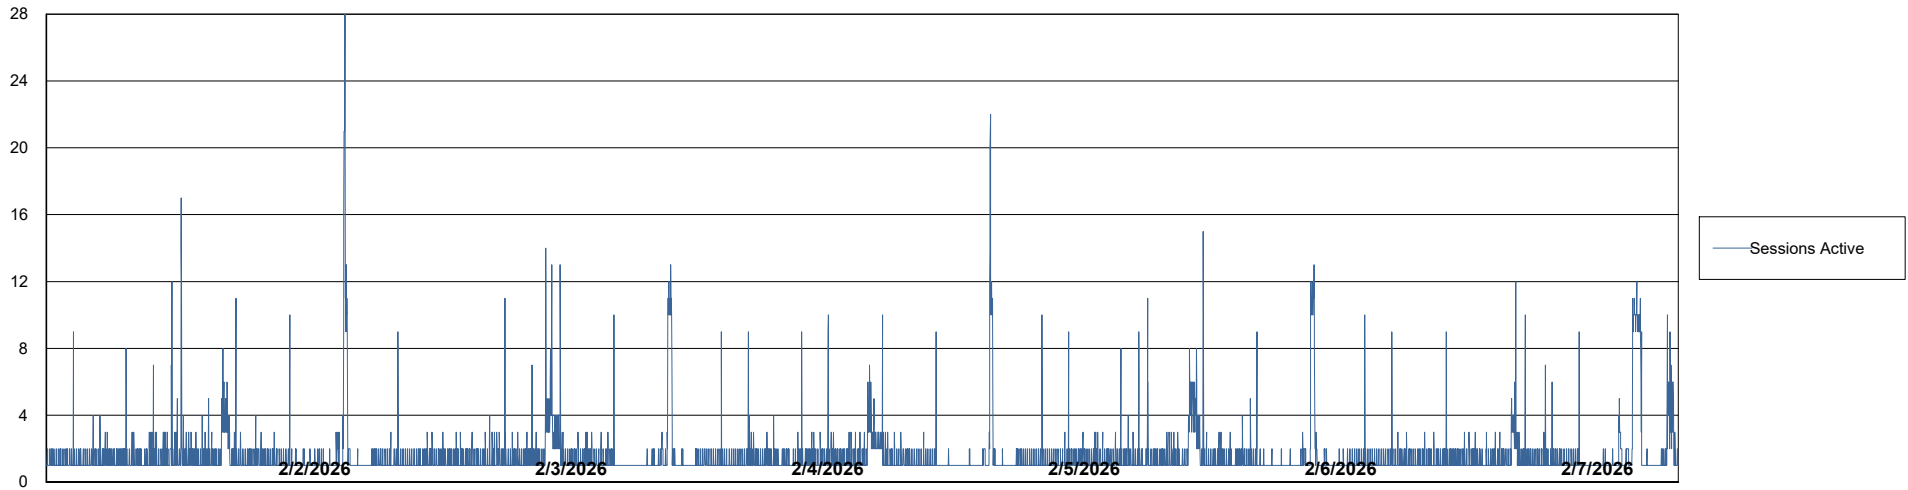

Database Performance KBR-DBS1-TOR_PROD_ABS1