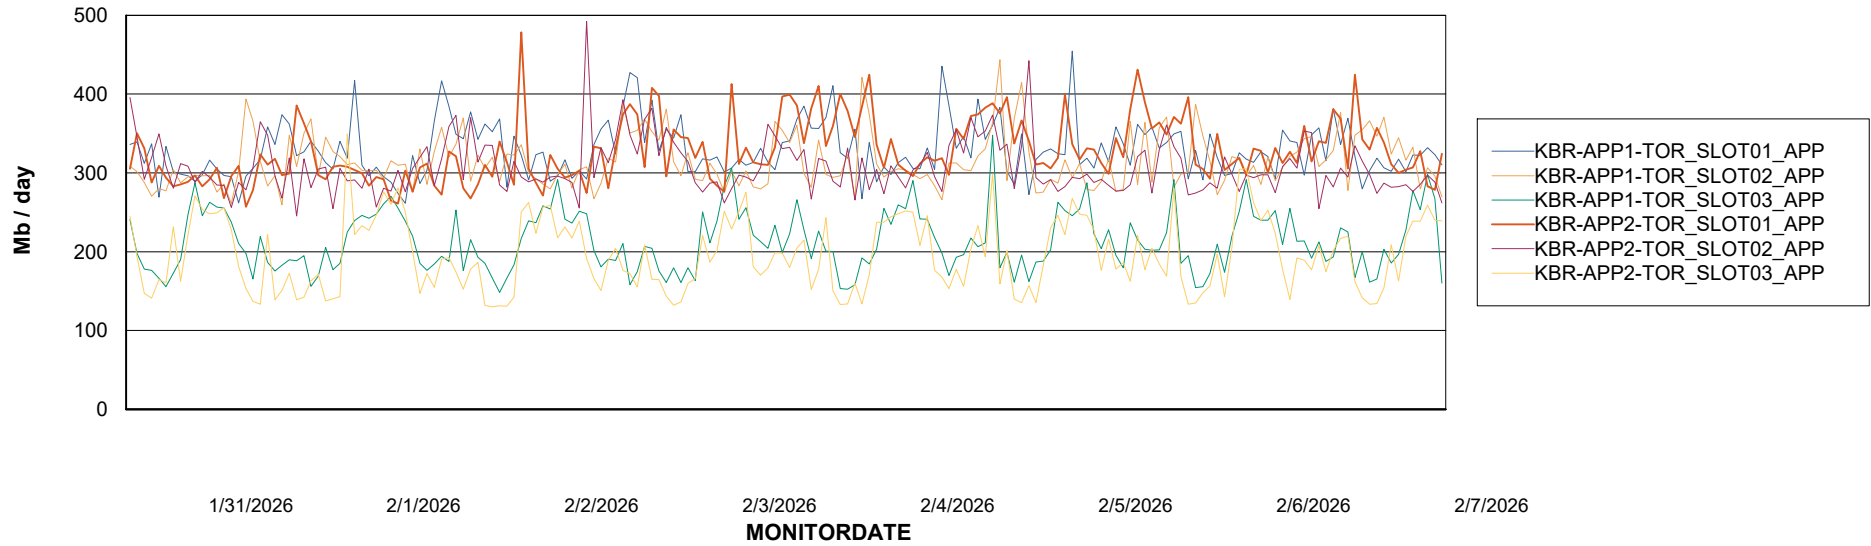

ABSSolute Application Server Services

Avg memory used per ABS Server Service