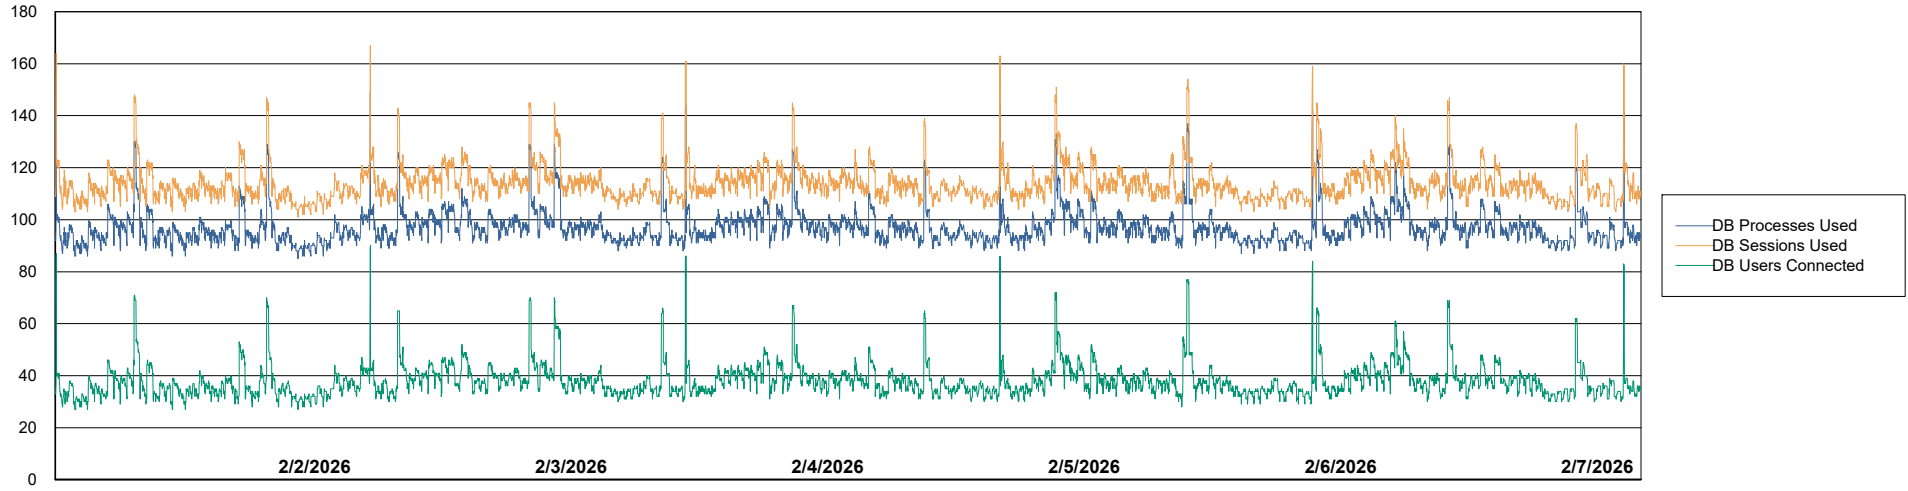

Database Performance KBR-BI-TOR_PROD_ABS1