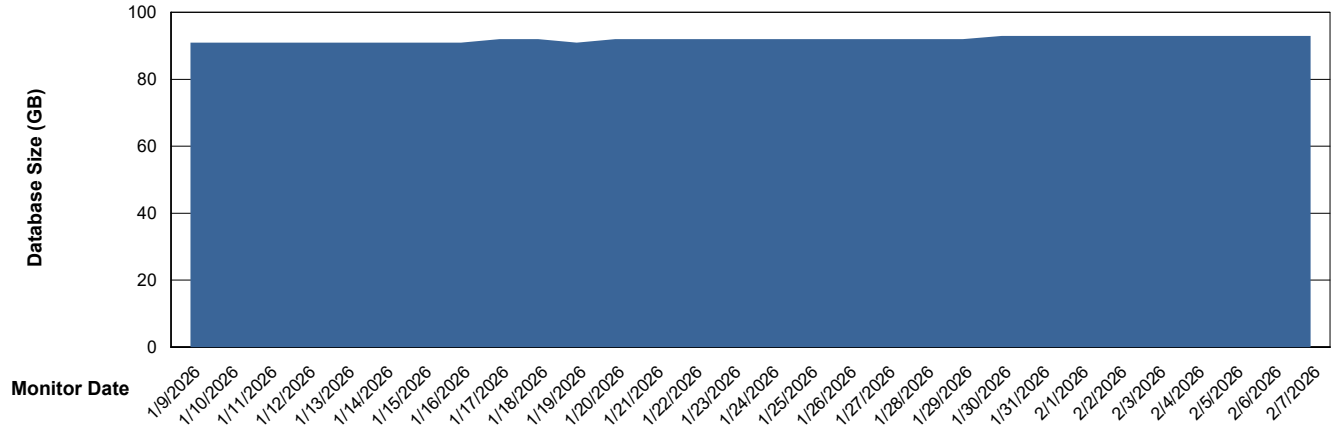

DATABASE SIZE KBR-BI-TOR_PROD_ABS1

Database growth over last month