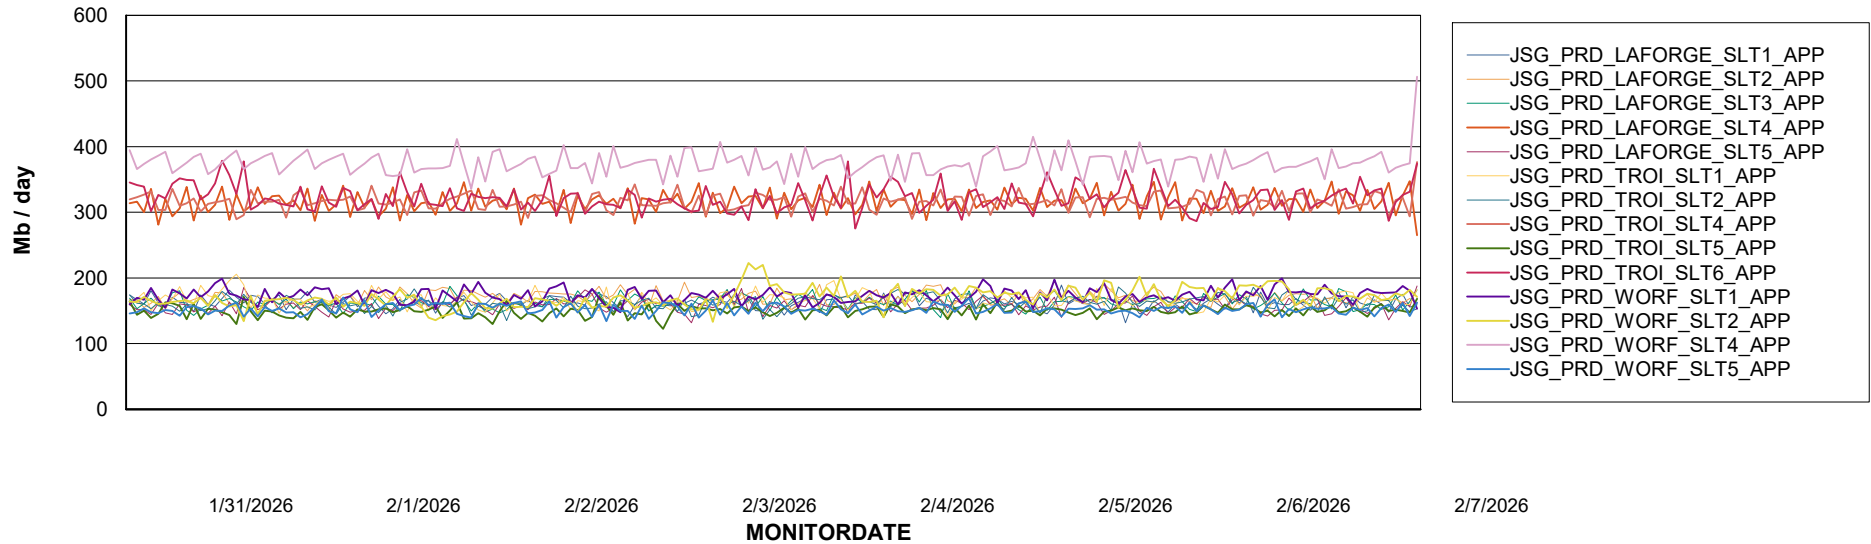

ABSSolute Application Server Services

Avg memory used per ABS Server Service