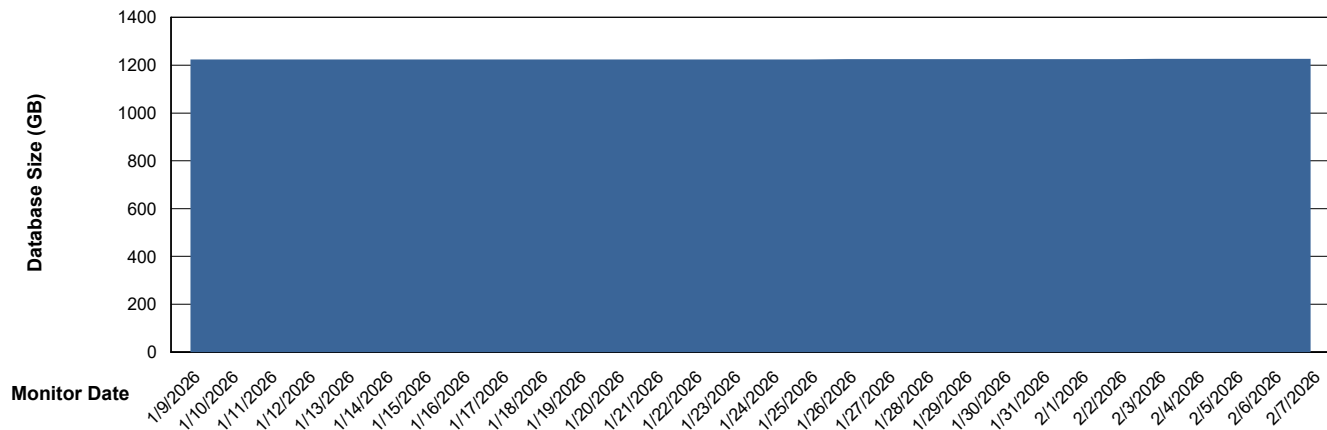

DATABASE SIZE JSG_PRD_RIKER_DB_HSBABS1

Database growth over last month