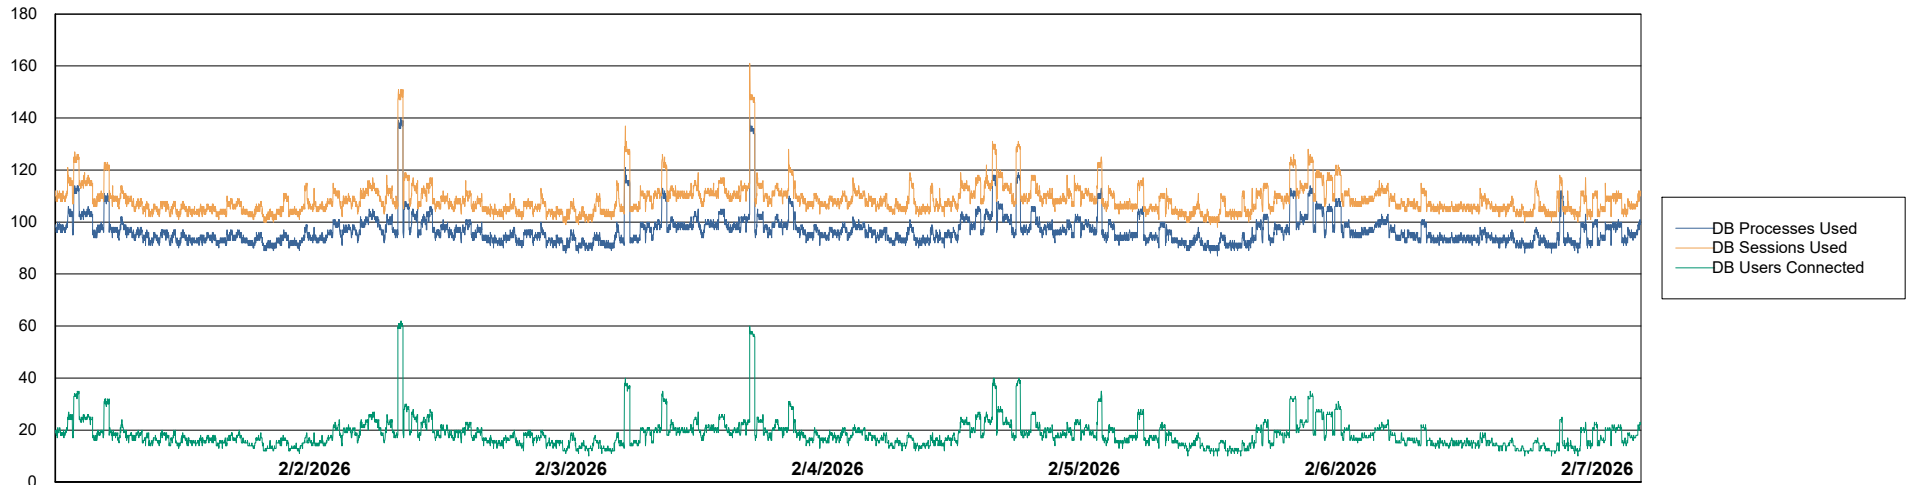

Database Performance JSG_PRD_BASHIR_DB_ABS1