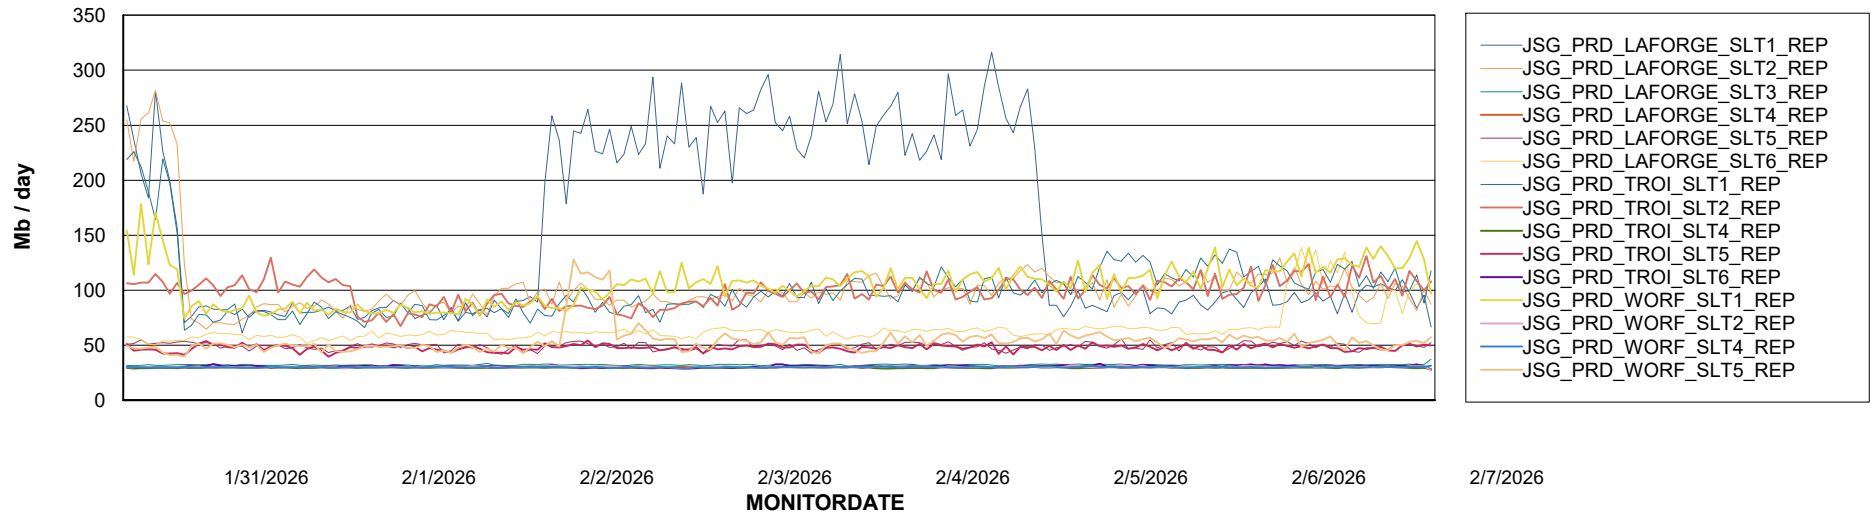

ABSSolute Application ReportServer Services

Avg memory used per ReportServer Service