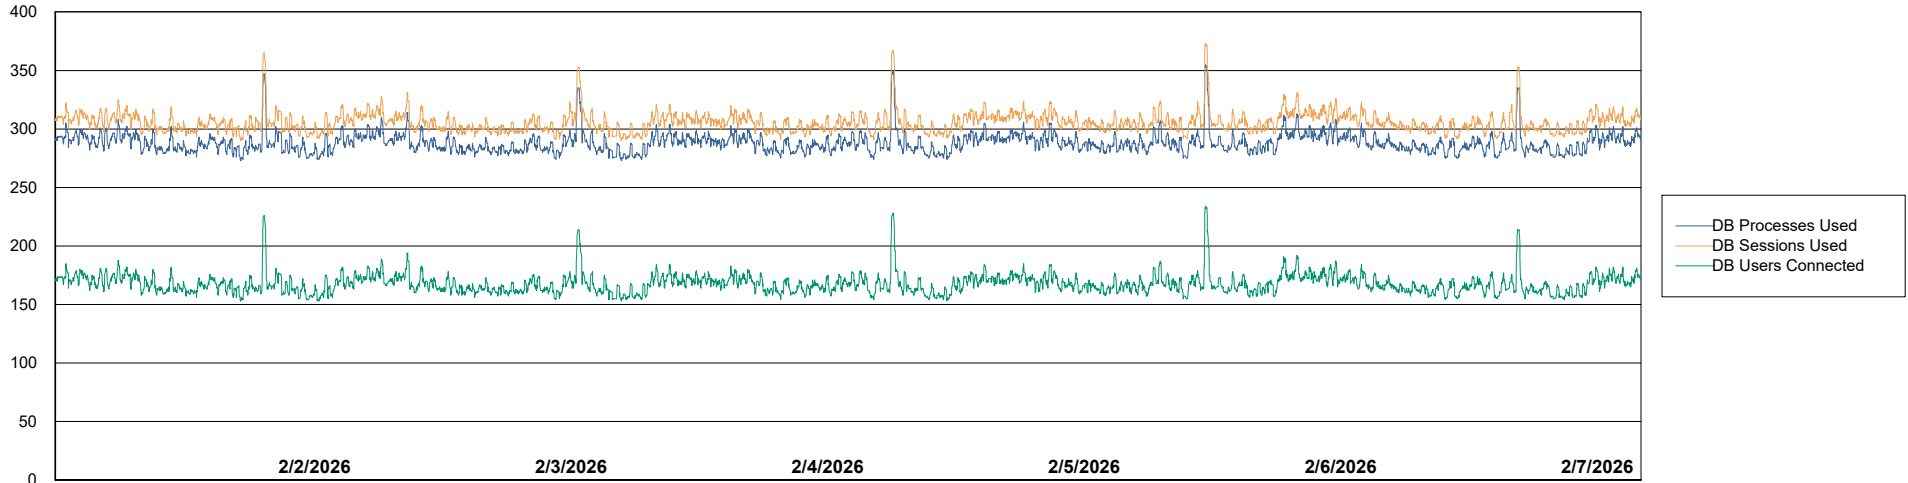

Database Performance JSG_PRD_RIKER_DB_HSBABS1