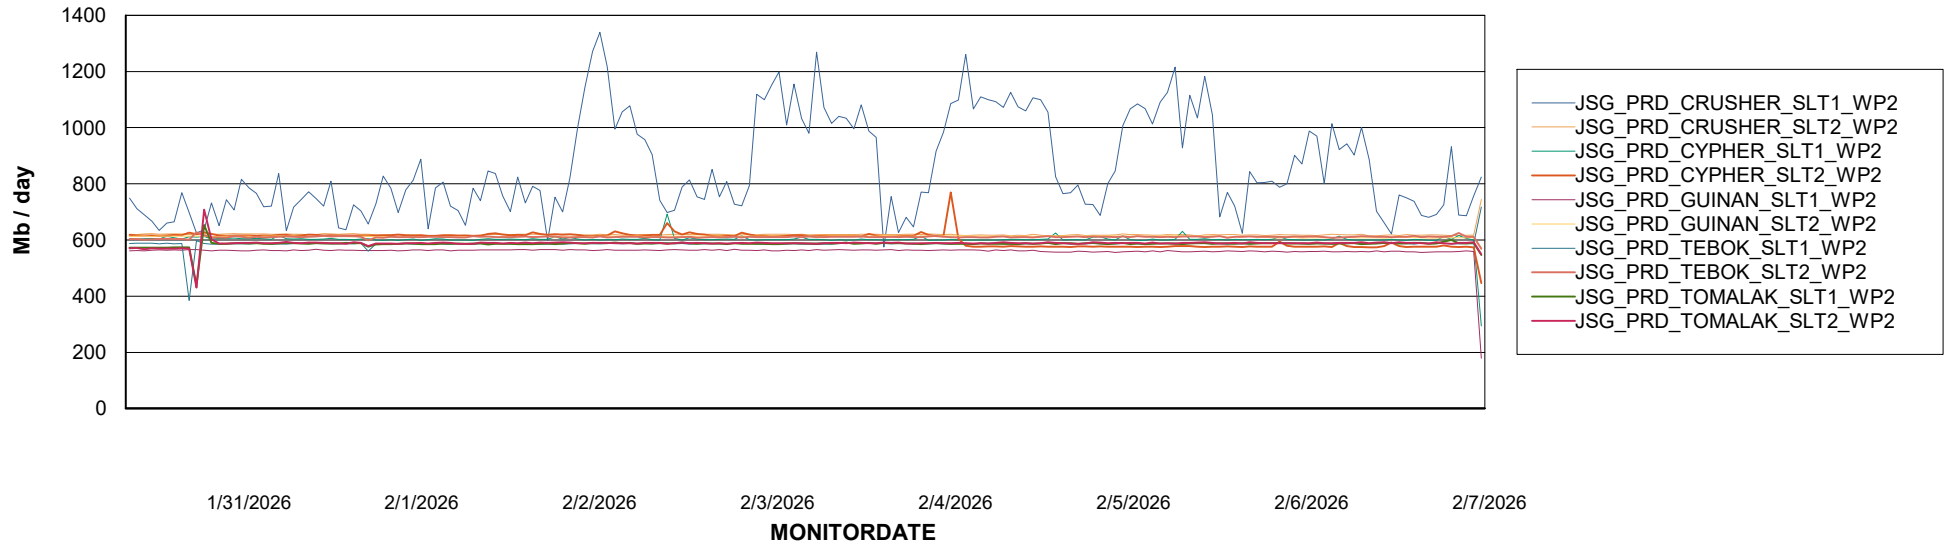

ABSSolute Web Component Services

Avg memory used per ABS Web component