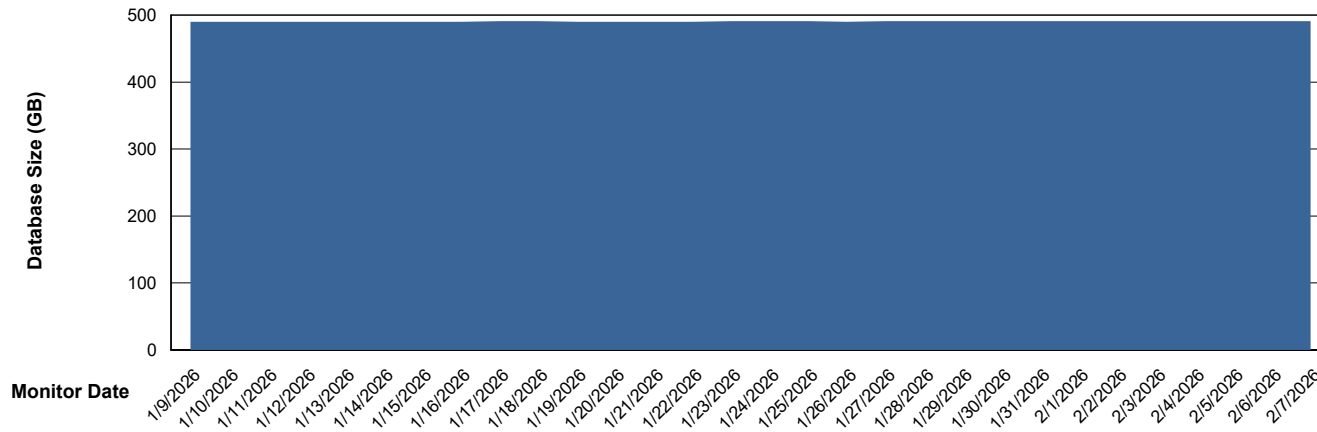

Weekly SLA Customer Report

Customer JSG_Production (24/7)
Database ID 102

Database Performance JSG_PRD_RIKER_DB_HSBABS1

Weekly SLA Customer Report

Customer JSG_Production (24/7)
Database ID 102

DATABASE SIZE Future JSG_PRD_HVL-VS-ABSOBI_DB_ABS1

Database growth over last month

DATABASE SIZE JSG_PRD_BASHIR_DB_ABS1

Database growth over last month

Weekly SLA Customer Report

Customer JSG_Production (24/7)
Database ID 102

DATABASE SIZE JSG_PRD_RIKER_DB_HSBABS1