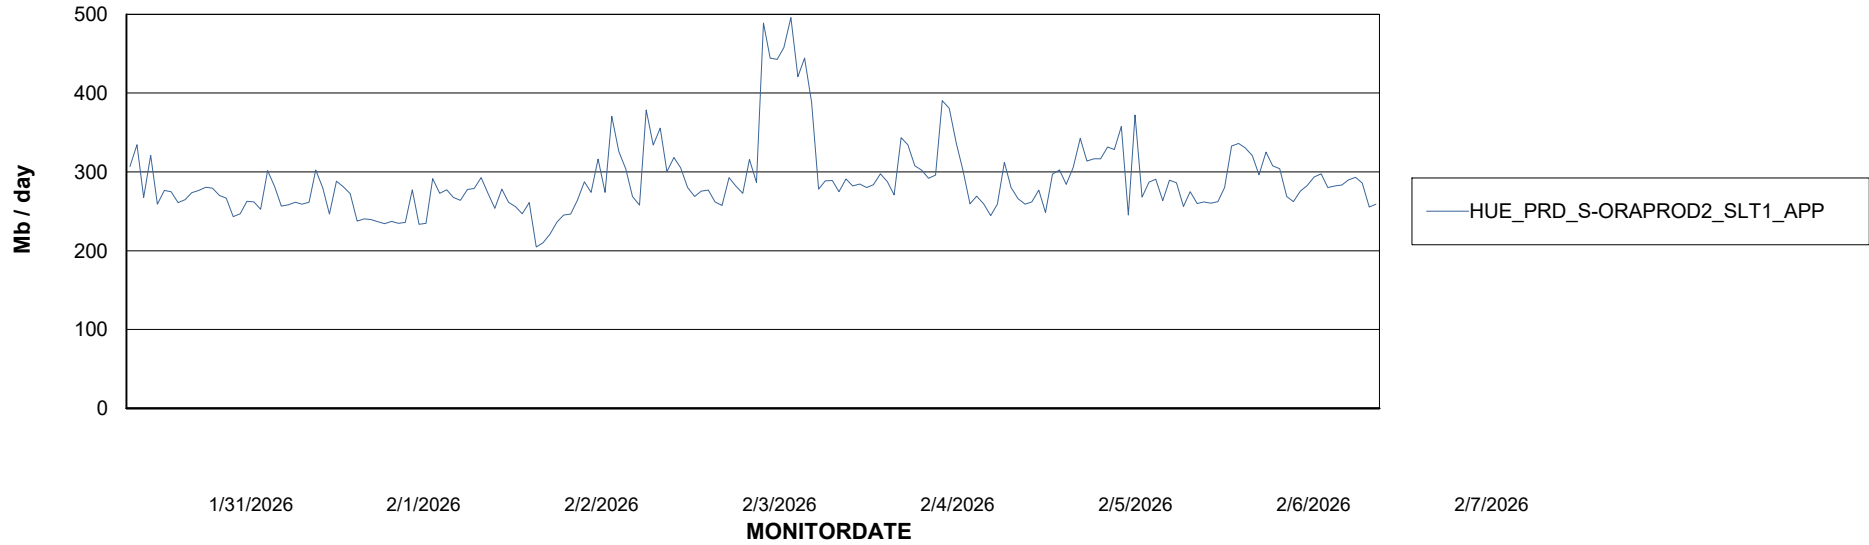

ABSSolute Application Server Services

Avg memory used per ABS Server Service