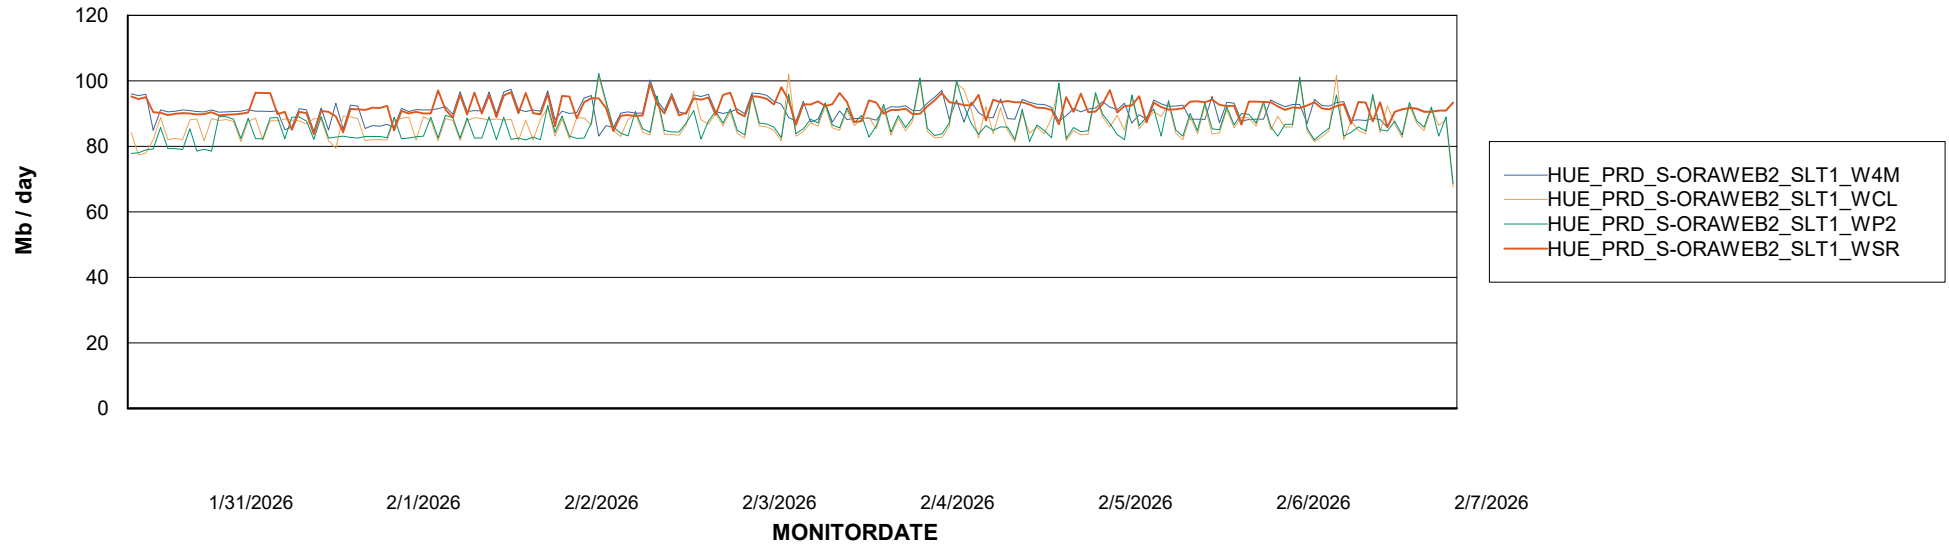

ABSSolute Application ReportServer Services

Avg memory used per ReportServer Service

Weekly SLA Customer Report

Customer HUE_Production
Database ID 154

ABSSolute Web Component Services

Avg memory used per ABS Web component