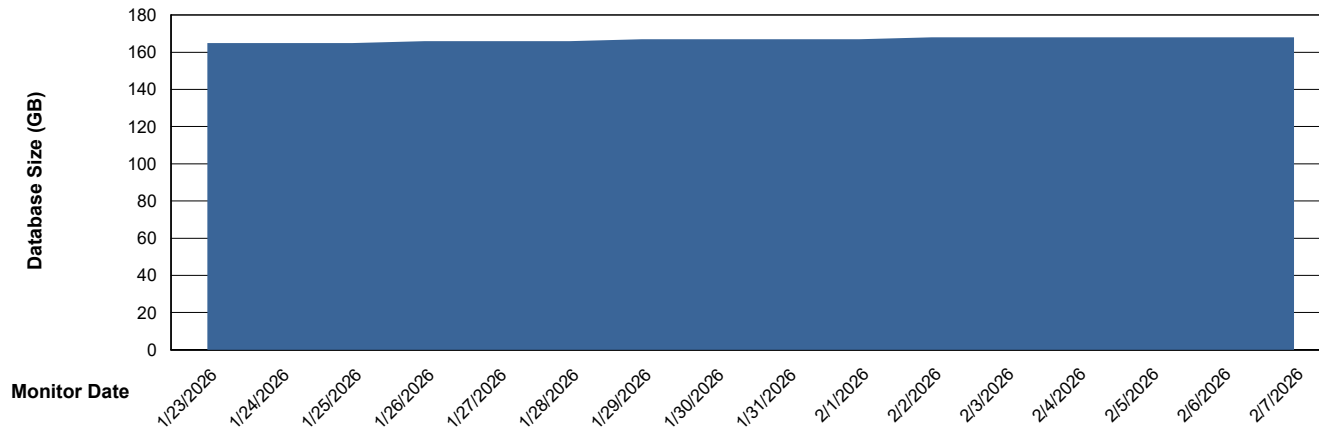

Weekly SLA Customer Report

Customer HUE_Production
Database ID 154

Database Performance HUE_PRD_S-ORAPROD2_ABS1

DATABASE SIZE HUE_PRD_S-ORAPROD2_ABS1

Database growth over last month

Weekly SLA Customer Report