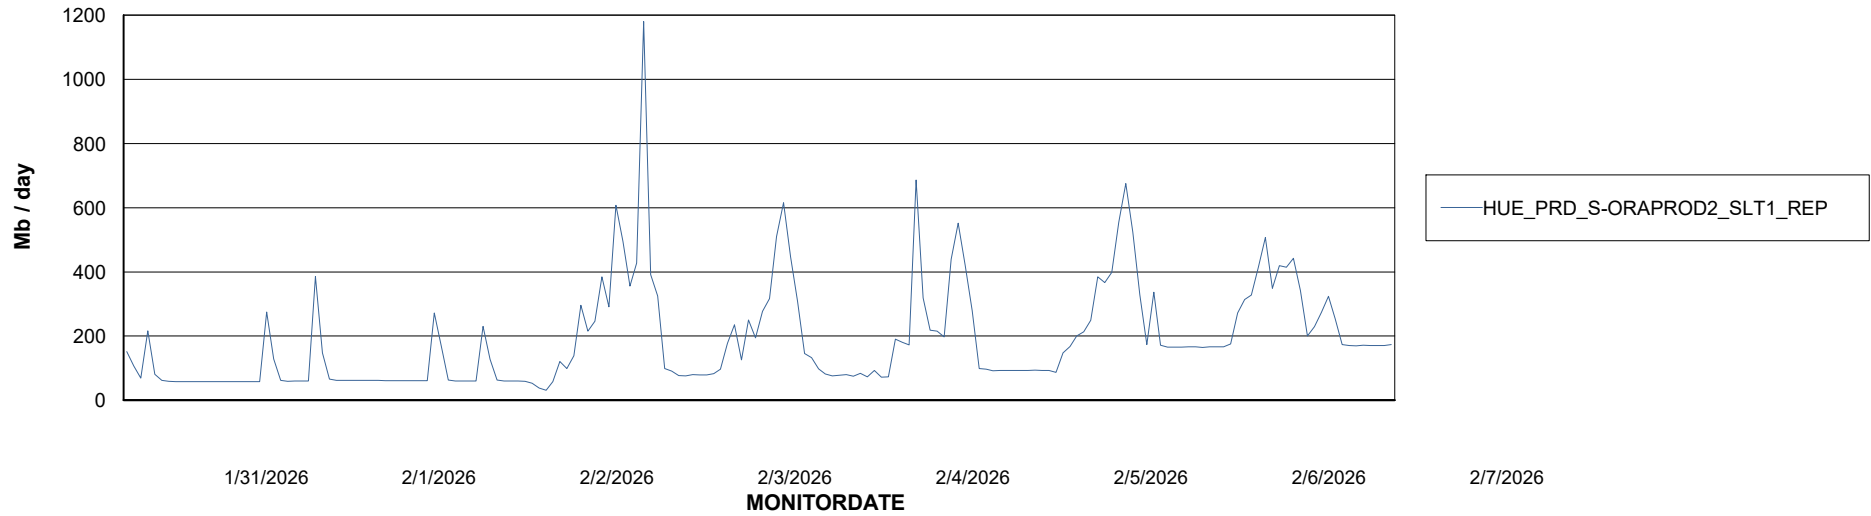

ABSSolute Application ReportServer Services

Avg memory used per ReportServer Service