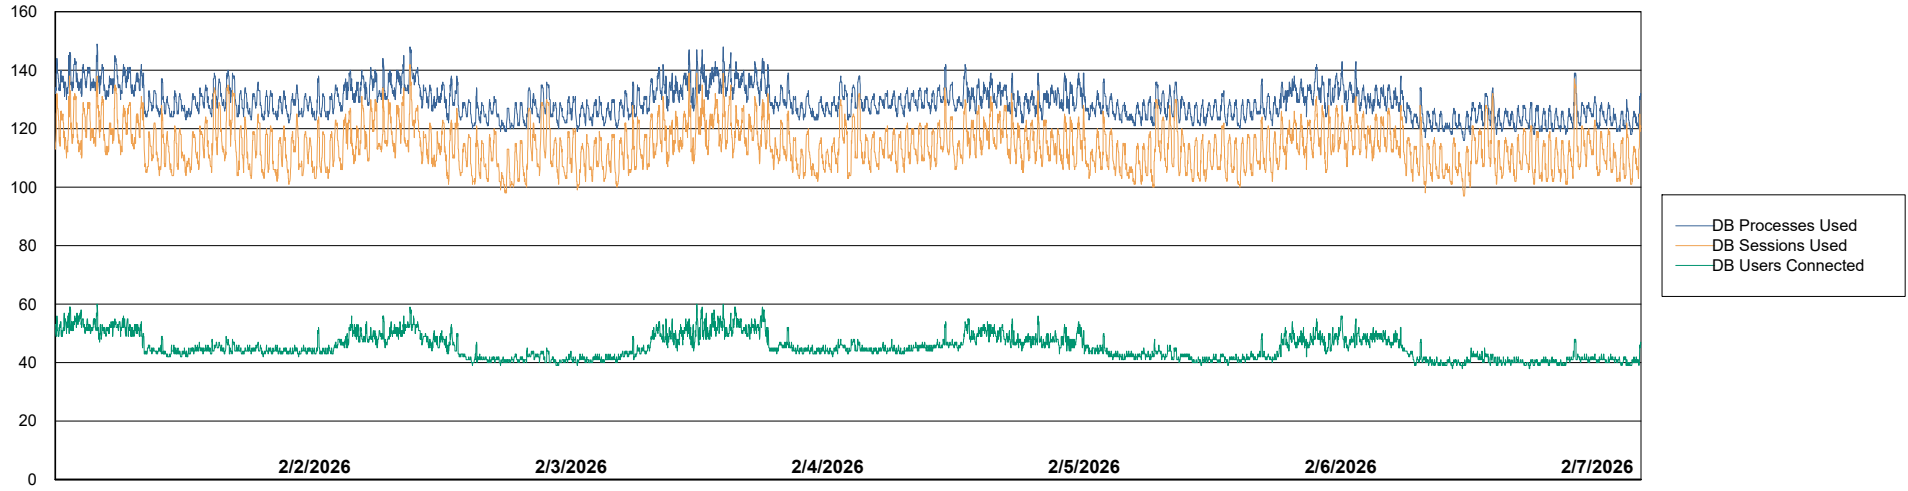

Weekly SLA Customer Report

Customer EUT_Production
Database ID 114

Database Performance EUT_EUP_PRD_URVINA22T_DB_ABS1

Weekly SLA Customer Report

Customer EUT_Production
Database ID 114

Database Performance EUT_URM_PRD_URVINA26_DB_ABS1