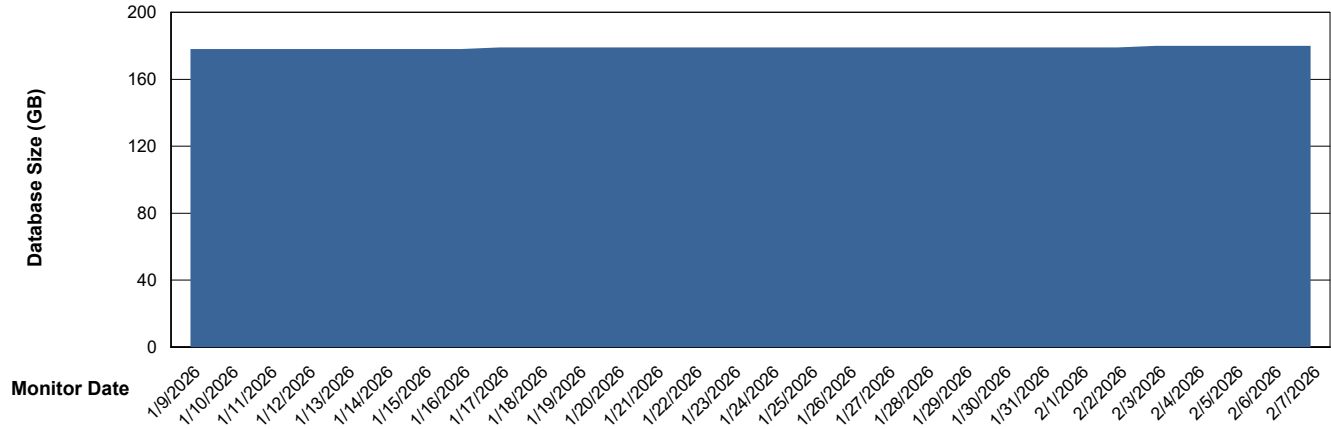

Weekly SLA Customer Report

Customer EUT_Production
Database ID 114

Database Performance EUT_EUP_PRD_URVINA22T_DB_ABS1

Weekly SLA Customer Report

Customer EUT_Production
Database ID 114

Database Performance EUT_URM_PRD_URVINA26_DB_ABS1

Weekly SLA Customer Report

Customer EUT_Production
Database ID 114

DATABASE SIZE EUT_EUP_PRD_URVINA22T_DB_ABS1

Database growth over last month

DATABASE SIZE EUT_URM_PRD_URVINA26_DB_ABS1

Database growth over last month