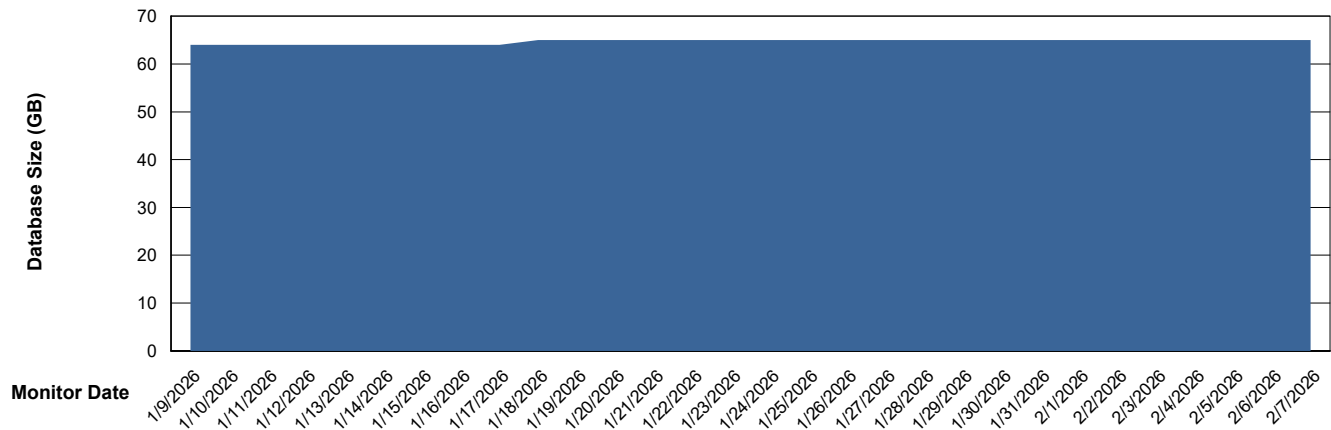

DB Processes Max 1,000
DB Sessions Max 0

Weekly SLA Customer Report

Customer ELJ Production
Database ID 72

Database Performance ELJ_PRD_FRASEQXPRDDB03_ABS1

Weekly SLA Customer Report

Customer ELJ Production
Database ID 72

DATABASE SIZE ELJ_PRD_FRASEQXPRDDB01_ABS1

Database growth over last month

DATABASE SIZE ELJ_PRD_FRASEQXPRDDB03_ABS1

Database growth over last month

Weekly SLA Customer Report

Customer ELJ Production
 Database ID 72