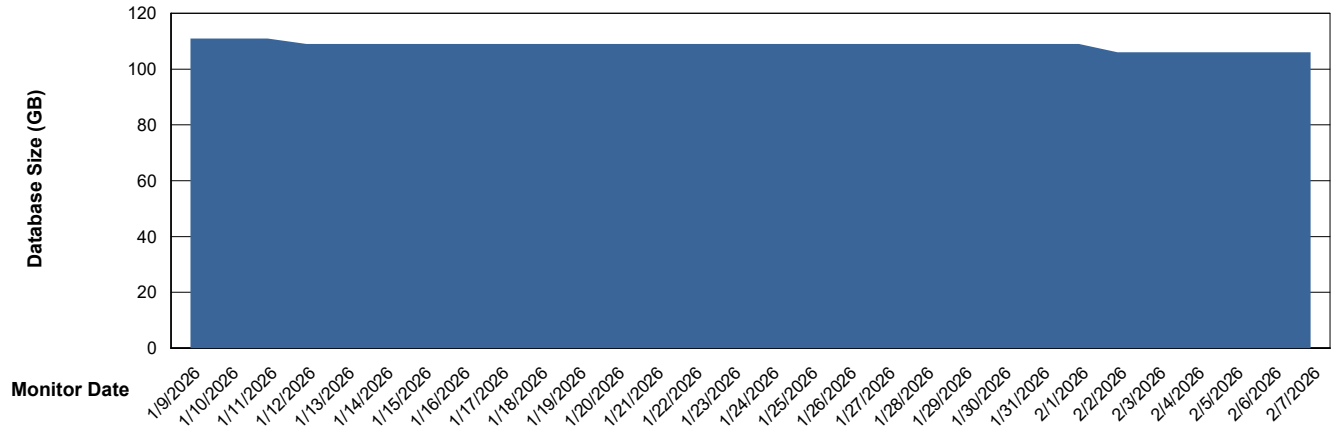

DB Processes Max 1,000
DB Sessions Max 0

Weekly SLA Customer Report

Customer ELJ Production
Database ID 72

Database Performance ELJ_PRD_FRASEQXPRDDB03_ABS1

Weekly SLA Customer Report

Customer ELJ Production
Database ID 72

DATABASE SIZE ELJ_PRD_FRASEQXPRDDB01_ABS1

Database growth over last month

DATABASE SIZE ELJ_PRD_FRASEQXPRDDB03_ABS1

Database growth over last month

Weekly SLA Customer Report

Customer ELJ Production
 Database ID 72