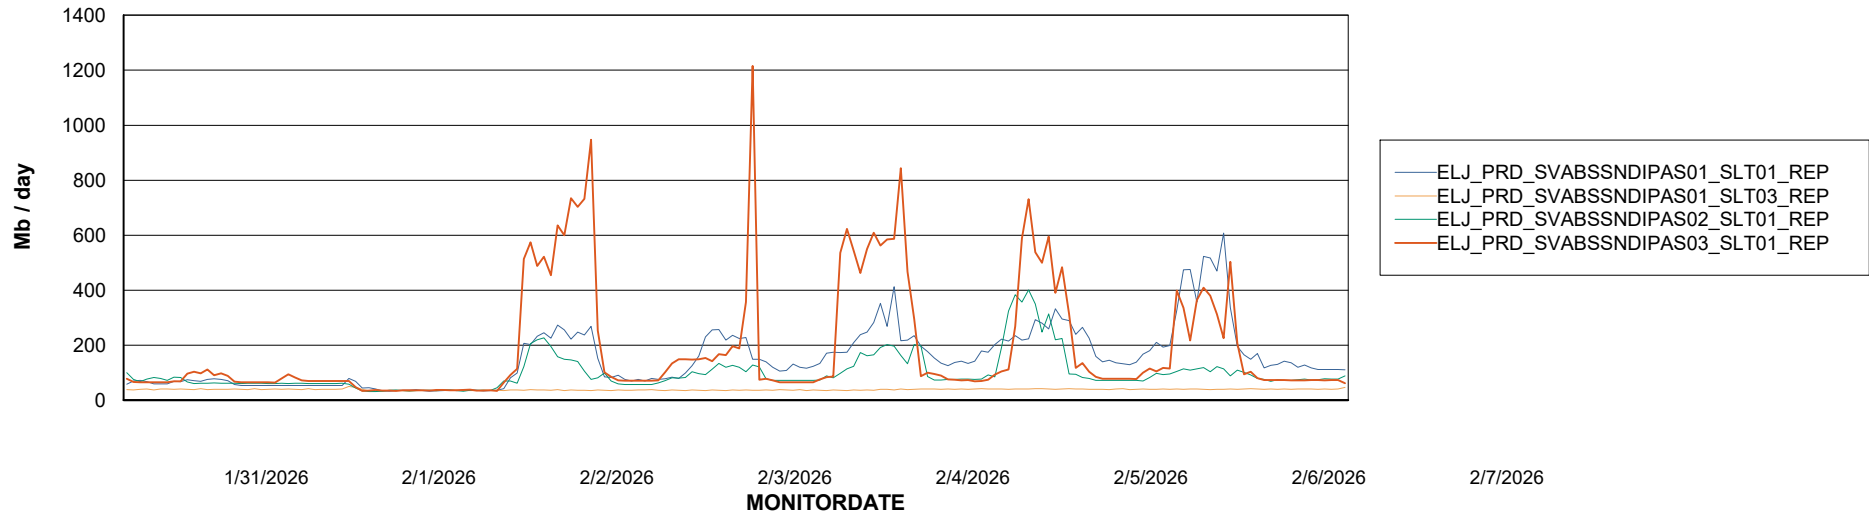

Avg memory used per ABS Server Service

Avg users per day per ABS server

Weekly SLA Customer Report

Customer ELJ Production
Database ID 72

ABSSolute Application ReportServer Services

Avg memory used per ReportServer Service