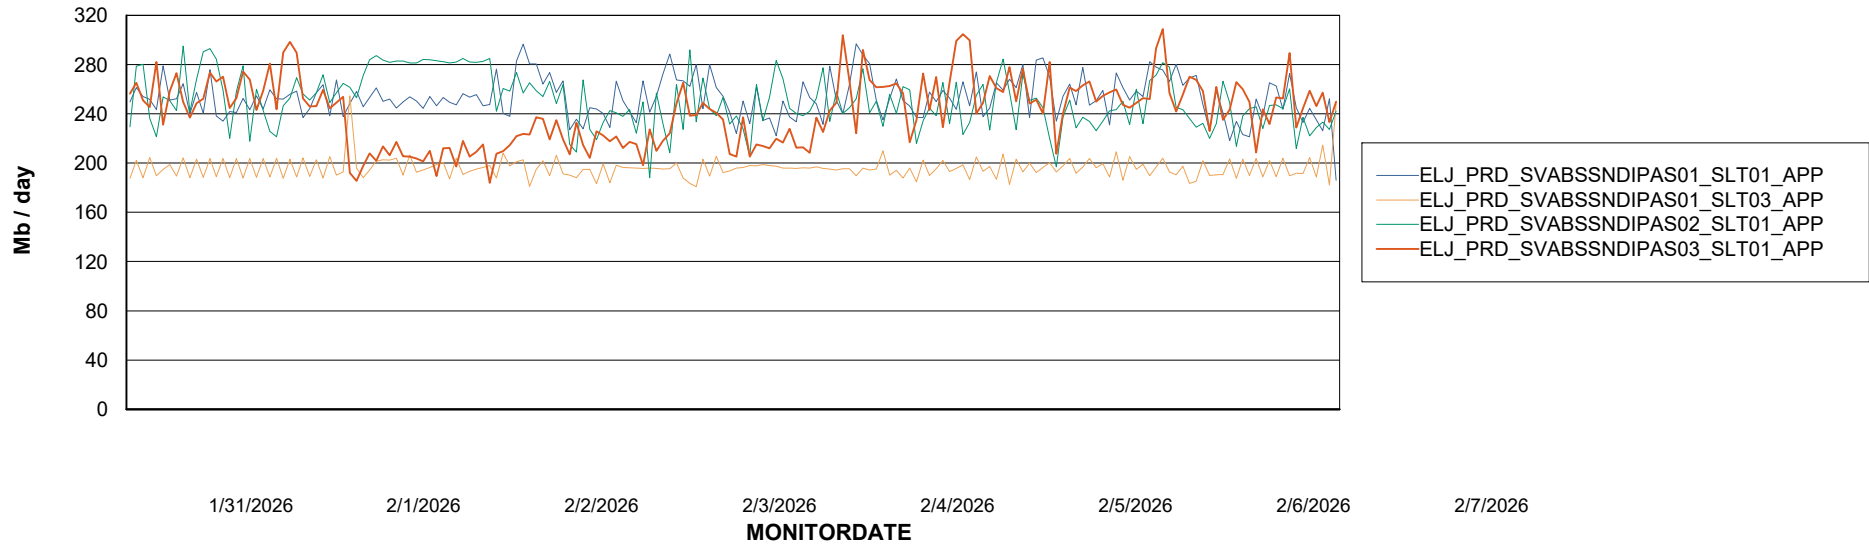

ABSSolute Application Server Services

Avg memory used per ABS Server Service