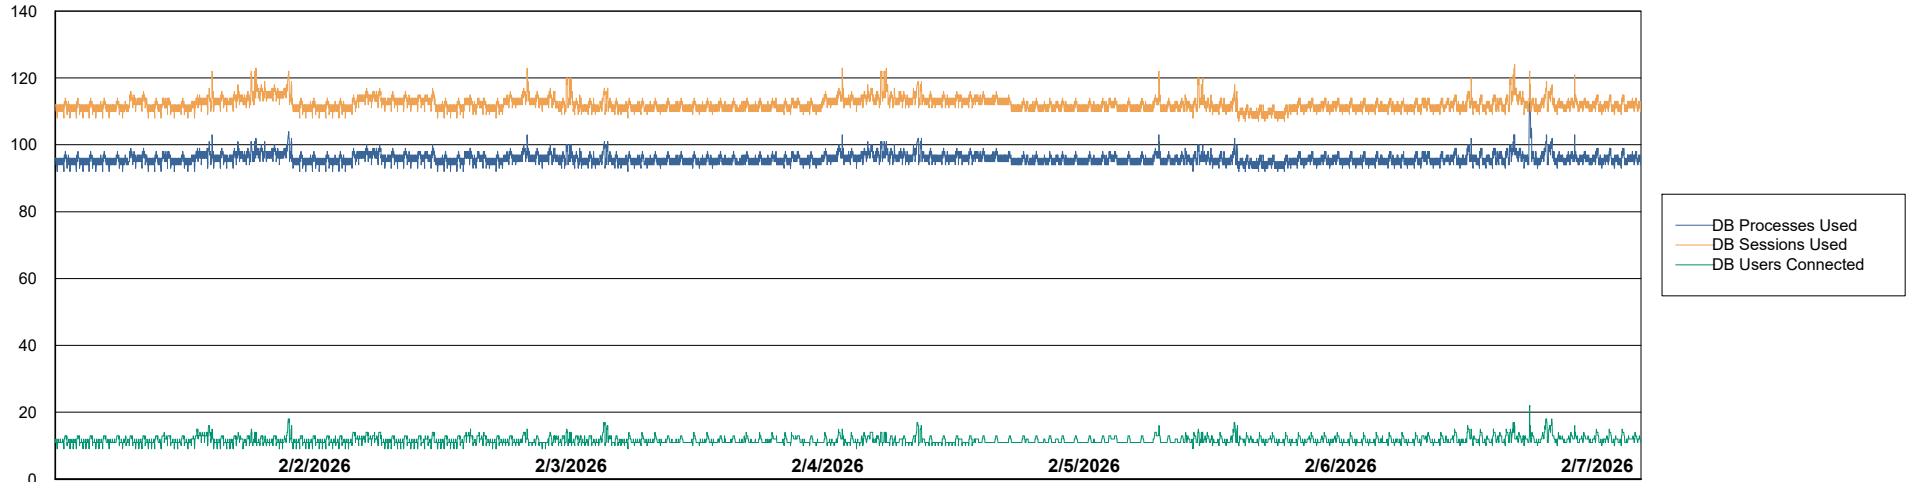

DB Processes Max 1,000
DB Sessions Max 0

Weekly SLA Customer Report

Customer ELJ Production
Database ID 72

Database Performance ELJ_PRD_FRASEQXPRDDB03_ABS1

Weekly SLA Customer Report

Customer ELJ Production
Database ID 72