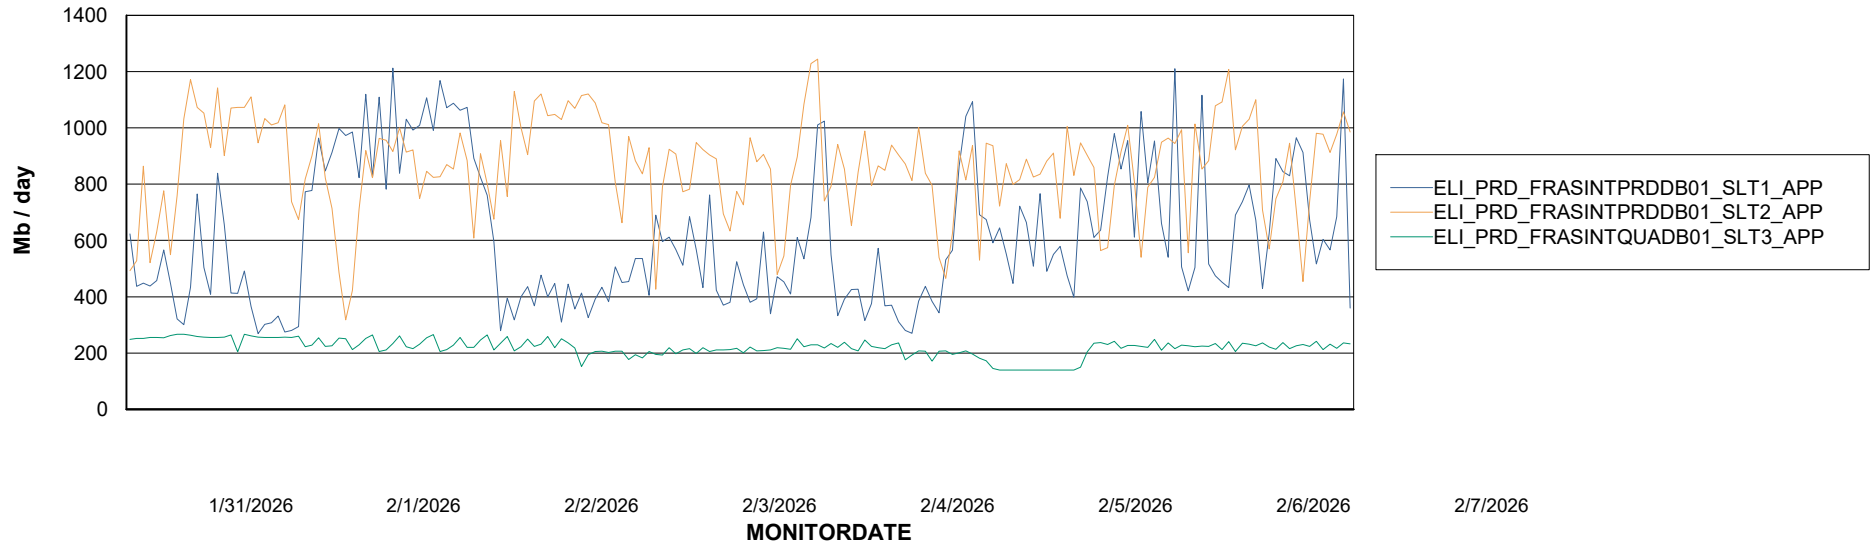

ABSSolute Application Server Services

Avg memory used per ABS Server Service