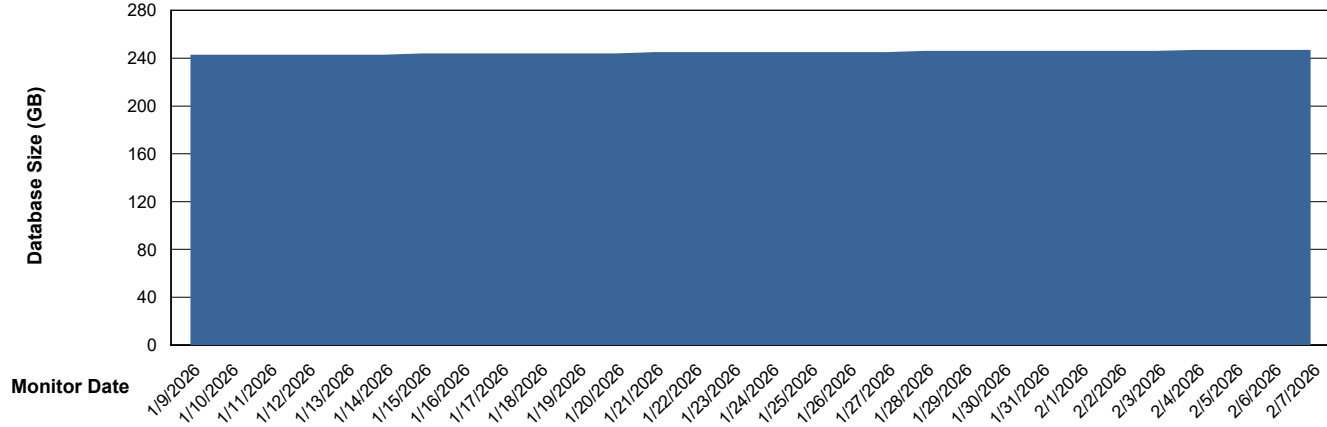

Weekly SLA Customer Report

Customer ELI_Production
Database ID 62

Database Performance ELI_PRD_FRASINTQUADB01_HSBABS1

DB Processes Max 1,000

Weekly SLA Customer Report

Customer ELI_Production
Database ID 62

DATABASE SIZE ELI_PRD_FRASEQXPRDDB04-BI_ABS1

Database growth over last month

DATABASE SIZE ELI_PRD_FRASINTPRDDB01_ABS1

Database growth over last month

Weekly SLA Customer Report

Customer ELI_Production
 Database ID 62