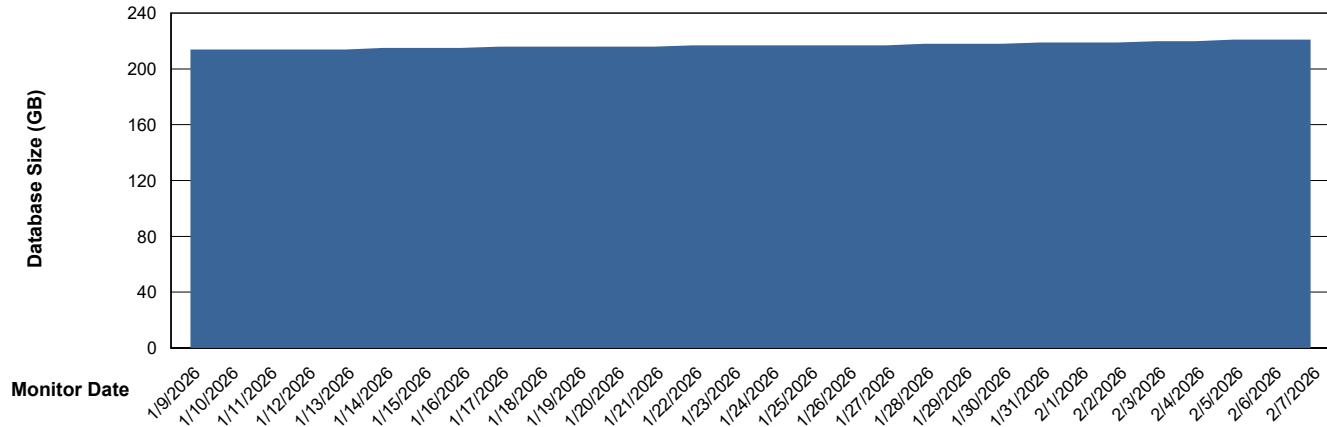

Weekly SLA Customer Report

Customer ELI_Production
Database ID 62

Database Performance ELI_PRD_FRASINTQUADB01_HSBABS1

DB Processes Max 1,000

Weekly SLA Customer Report

Customer ELI_Production
Database ID 62

DATABASE SIZE ELI_PRD_FRASEQXPRDDB04-BI_ABS1

Database growth over last month

DATABASE SIZE ELI_PRD_FRASINTPRDDB01_ABS1

Database growth over last month

Weekly SLA Customer Report

Customer ELI_Production
 Database ID 62