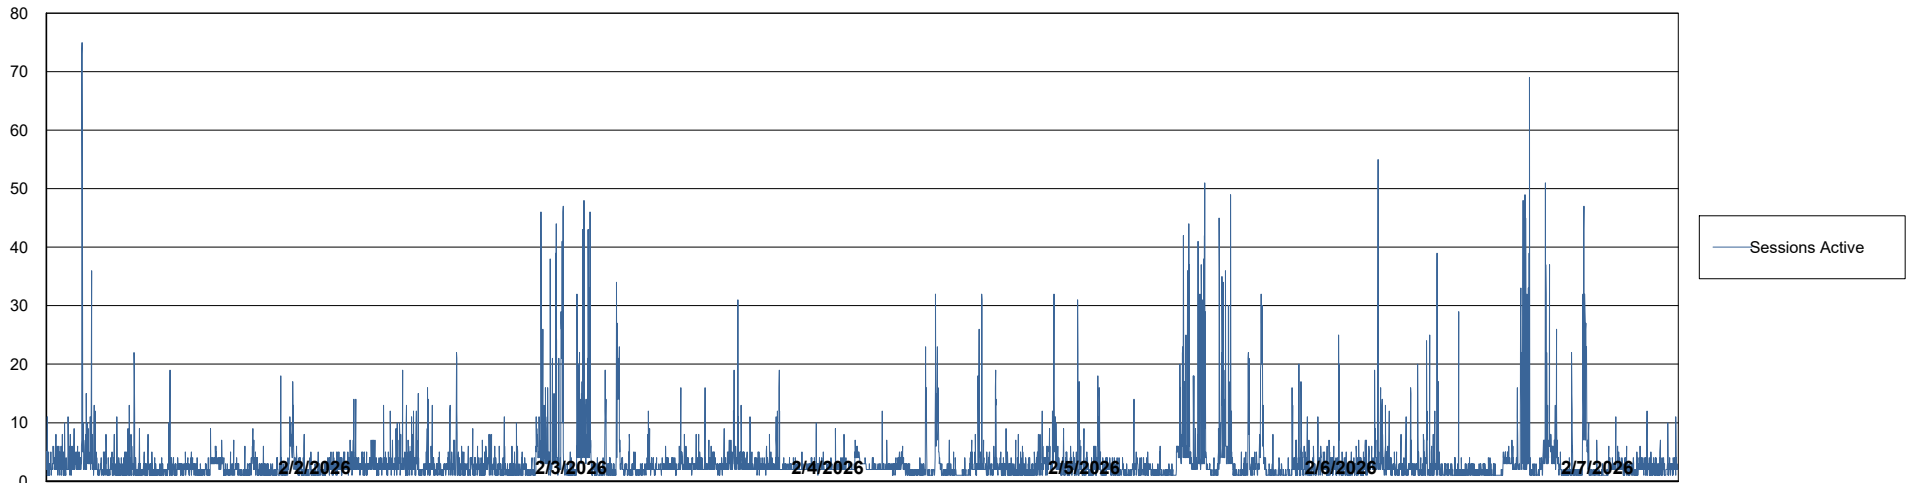

Weekly SLA Customer Report

Customer ELI_Production
Database ID 62

Database Performance ELI_PRD_FRASEQXPRDDB04-BI_ABS1

Weekly SLA Customer Report

Customer ELI_Production
Database ID 62

Database Performance ELI_PRD_FRASINTPRDDB01_ABS1