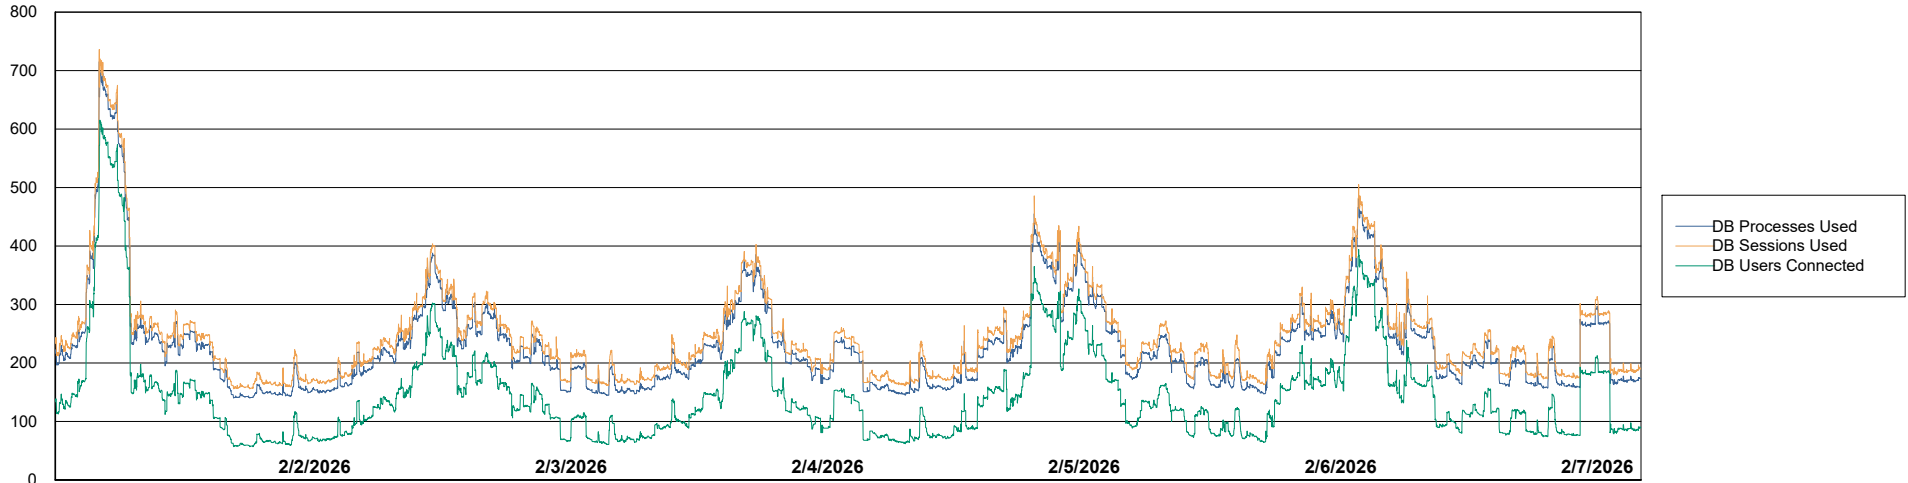

Weekly SLA Customer Report

Customer ELI_Production
Database ID 62

Database Performance ELI_PRD_FRASEQXPRDDB04-BI_ABS1

Weekly SLA Customer Report

Customer ELI_Production
Database ID 62

Database Performance ELI_PRD_FRASINTPRDDB01_ABS1