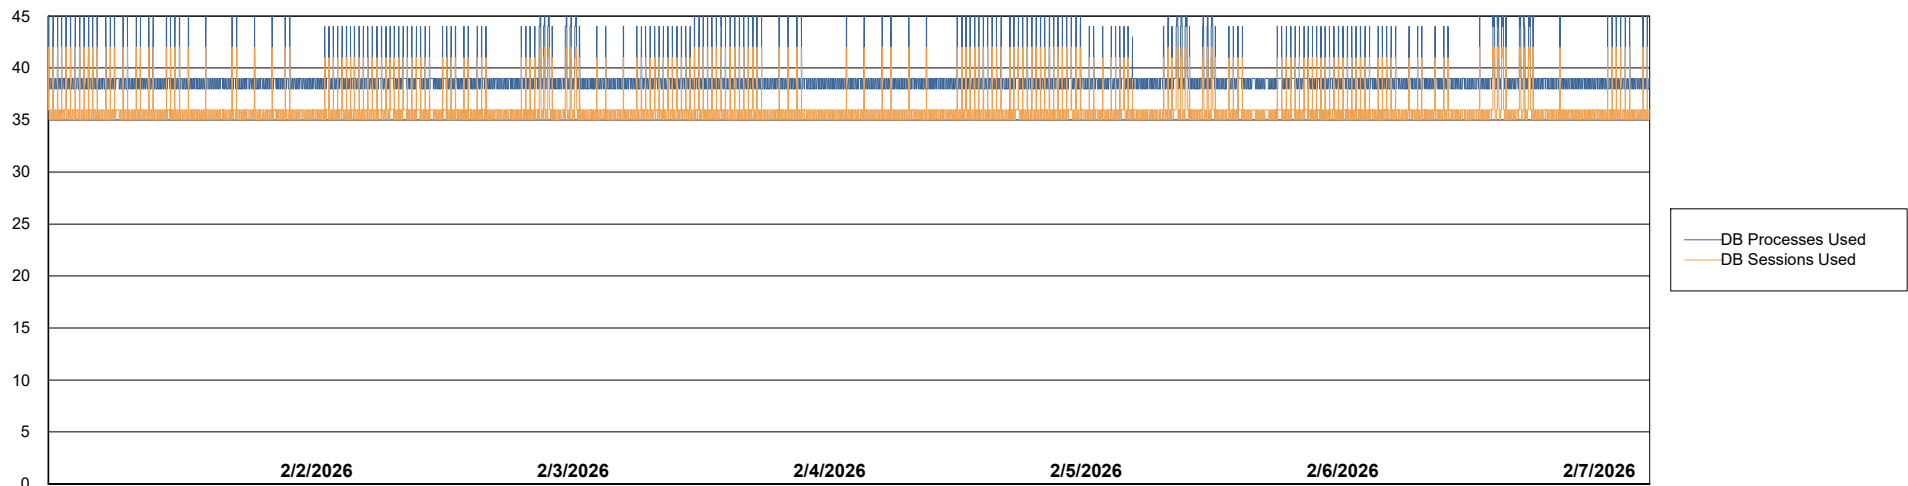

Database Performance ELI_PRD_FRASINTQUADB01_HSBABS1

DB Processes Max 1,000