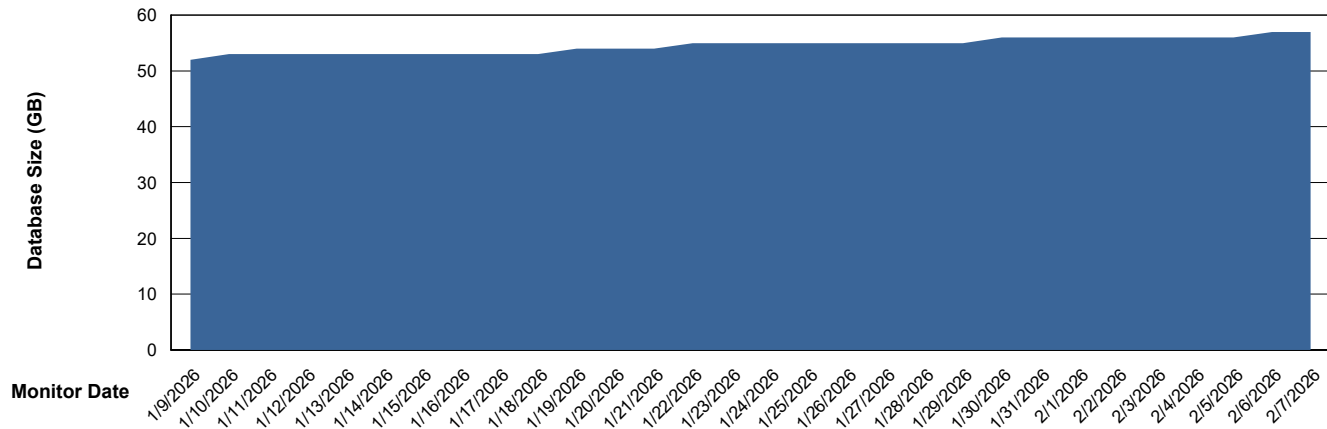

Customer ECT OCI TOR Production
Database ID 219

DATABASE SIZE ECT-BI-TOR_ABS1

Database growth over last month

DATABASE SIZE ECT-DBS1-TOR_PROD_ABS1

Database growth over last month

Weekly SLA Customer Report