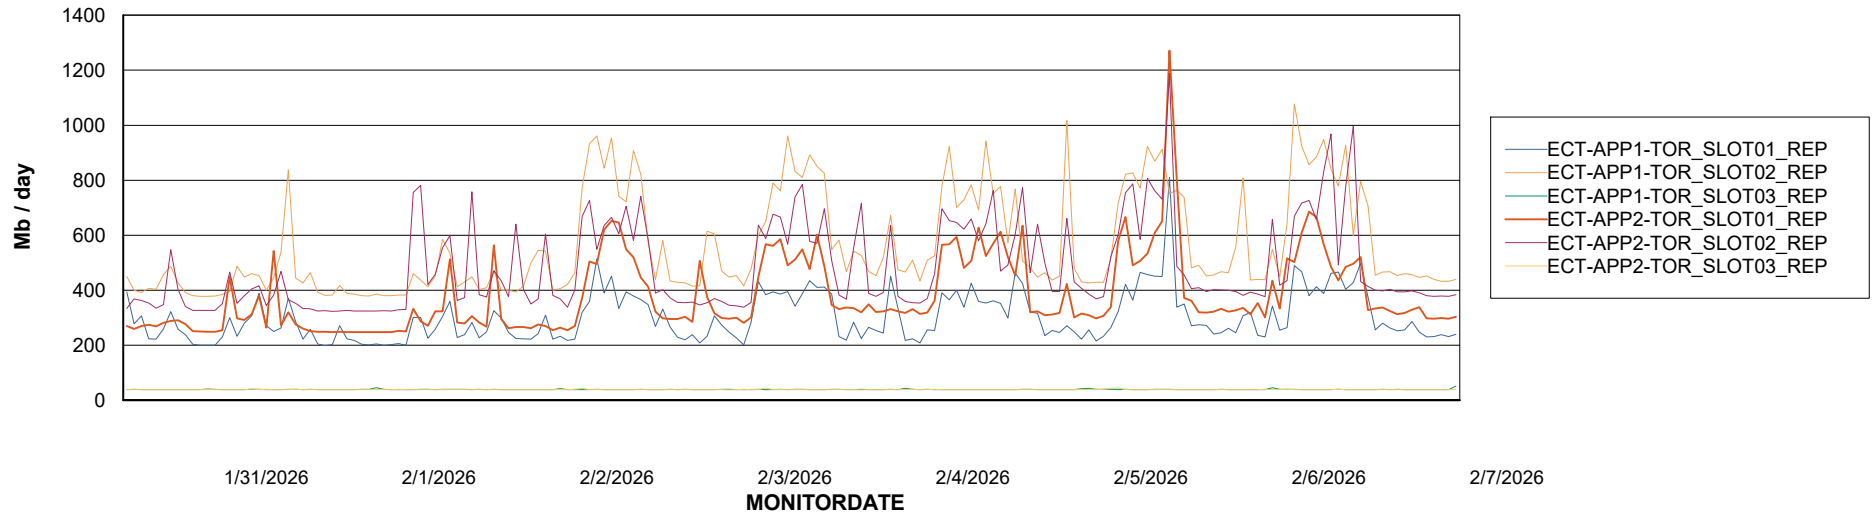

Avg memory used per ABS Server Service

Avg users per day per ABS server

Weekly SLA Customer Report

Customer ECT OCI TOR Production
Database ID 219

ABSSolute Application ReportServer Services

Avg memory used per ReportServer Service