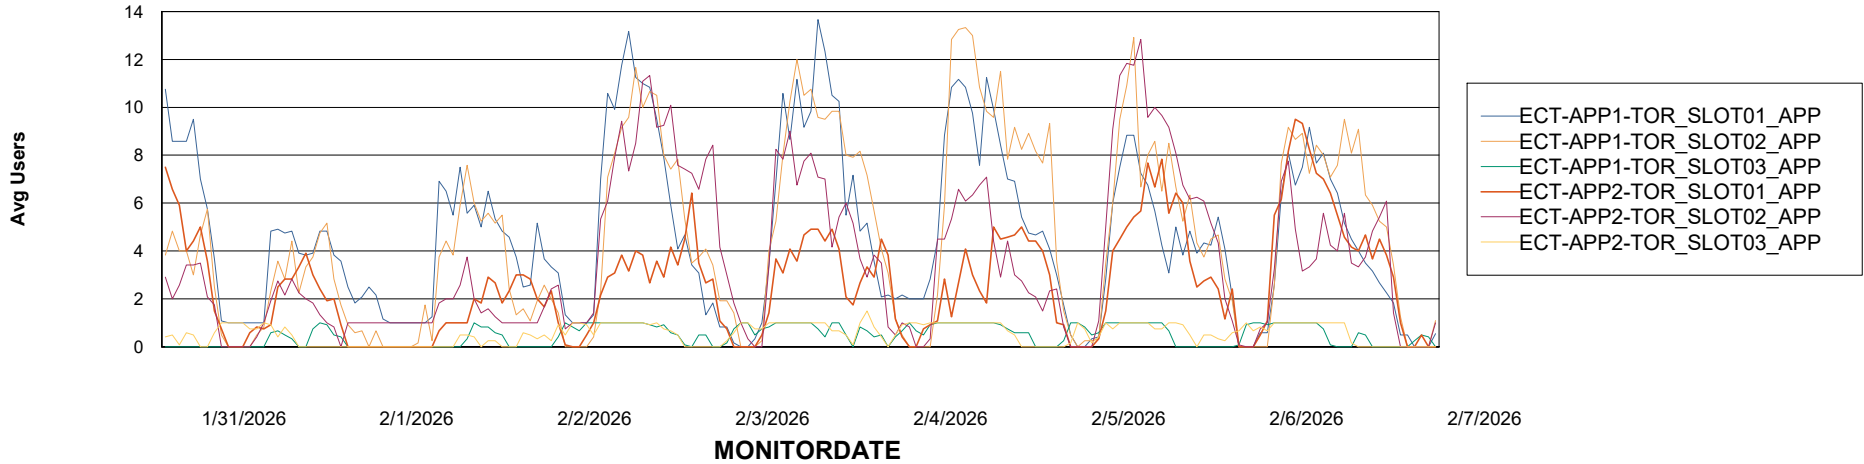

Avg users per day per ABS server