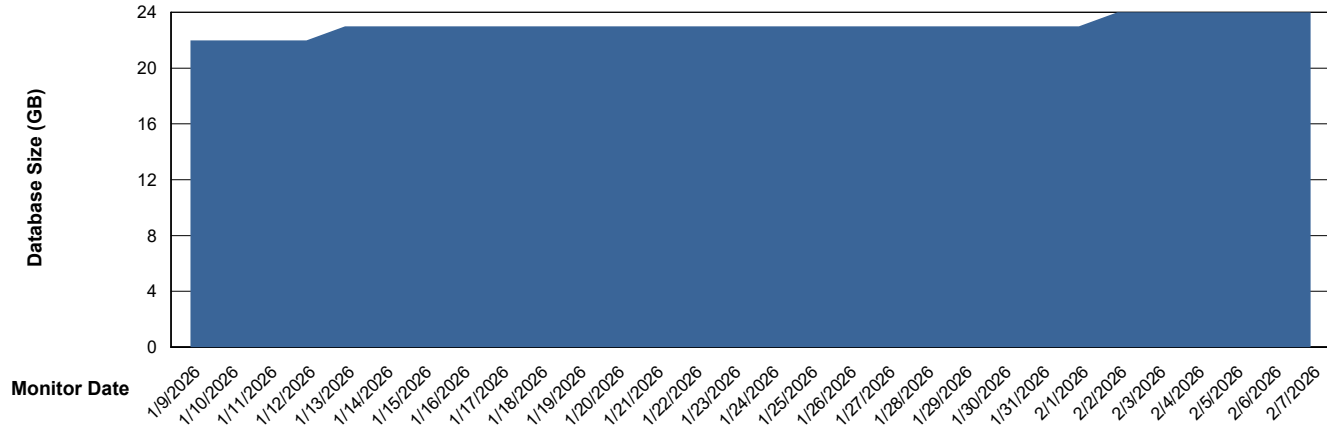

DATABASE SIZE ECT-BI-TOR_ABS1

Database growth over last month