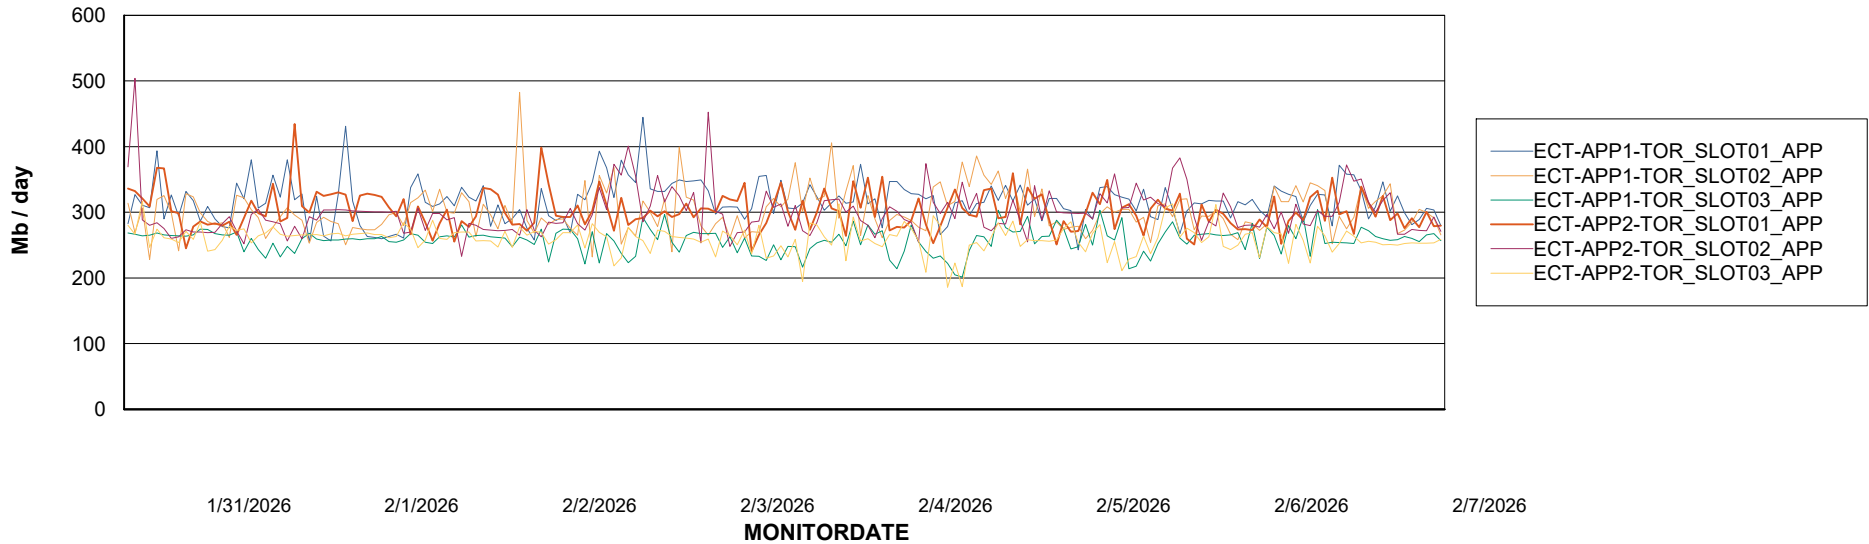

ABSSolute Application Server Services

Avg memory used per ABS Server Service