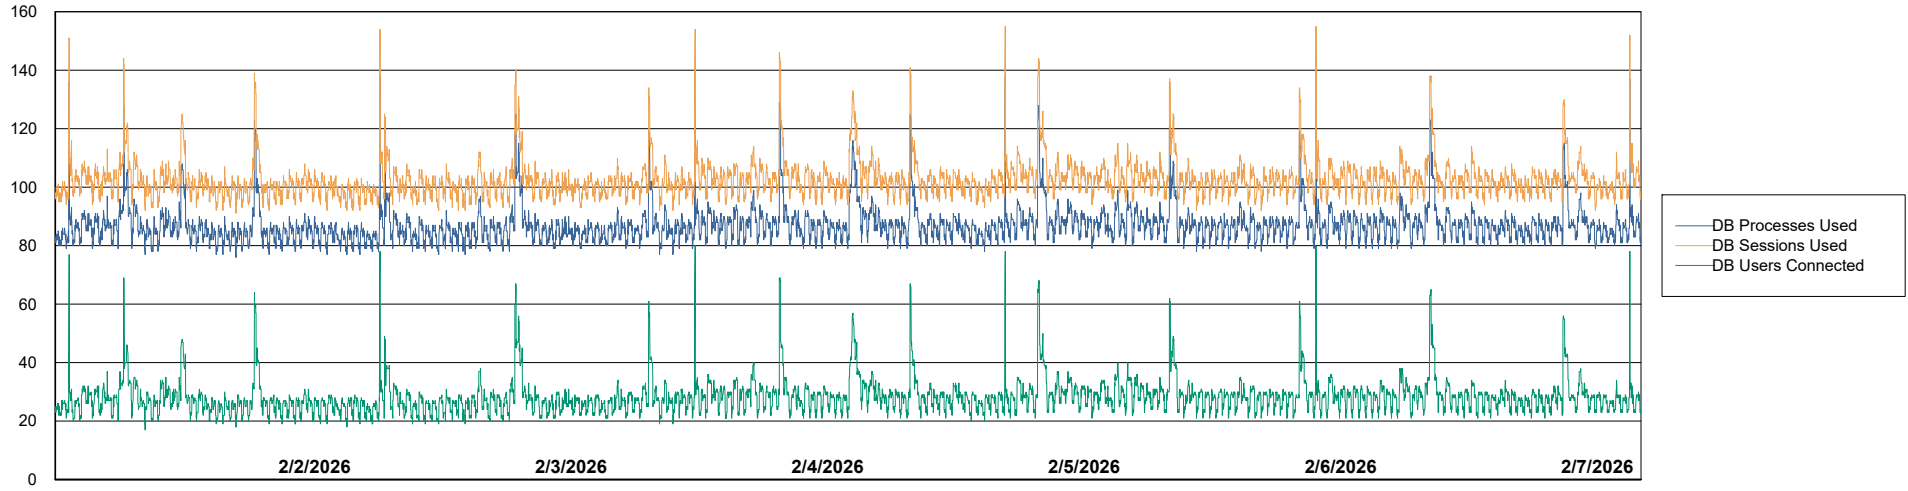

Database Performance ECT-BI-TOR_ABS1