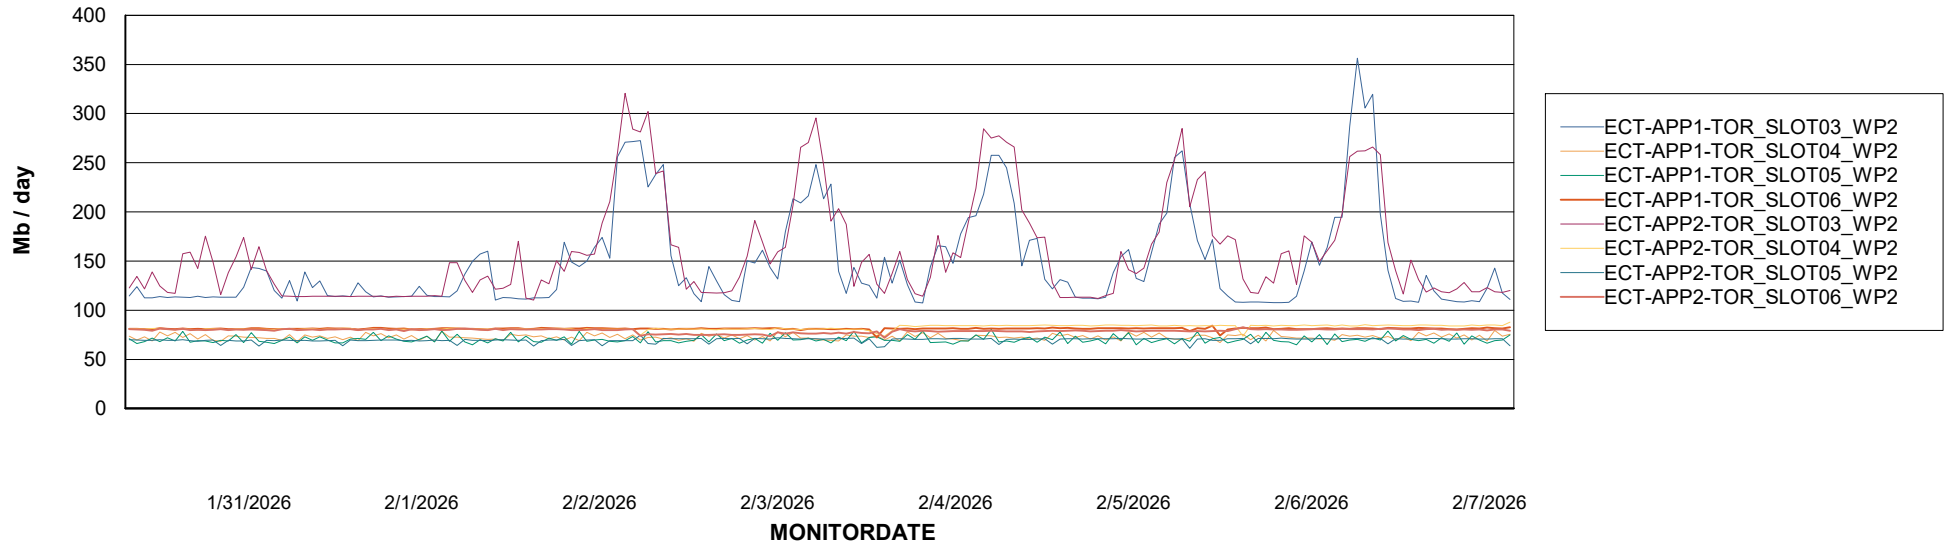

ABSSolute Web Component Services

Avg memory used per ABS Web component