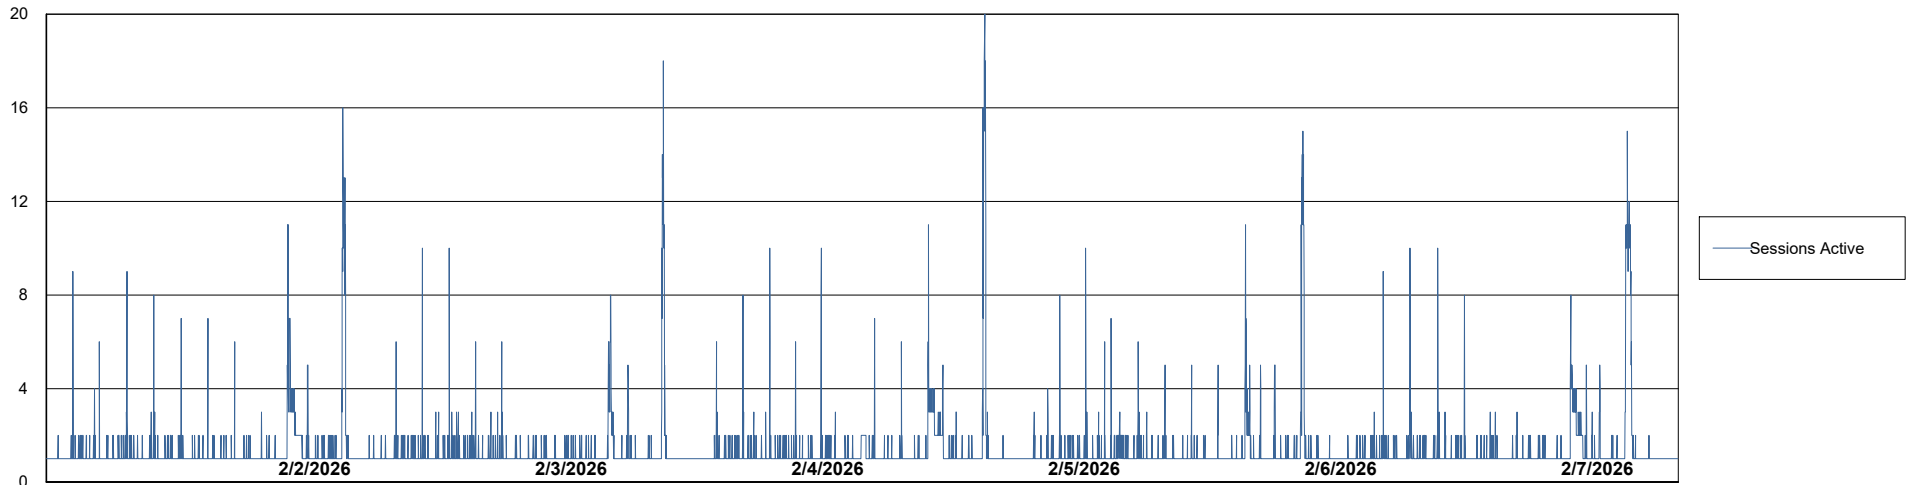

Weekly SLA Customer Report

Customer ECT OCI TOR Production
Database ID 219

Database Performance ECT-BI-TOR_ABS1

Weekly SLA Customer Report

Customer ECT OCI TOR Production
Database ID 219

Database Performance ECT-DBS1-TOR_PROD_ABS1