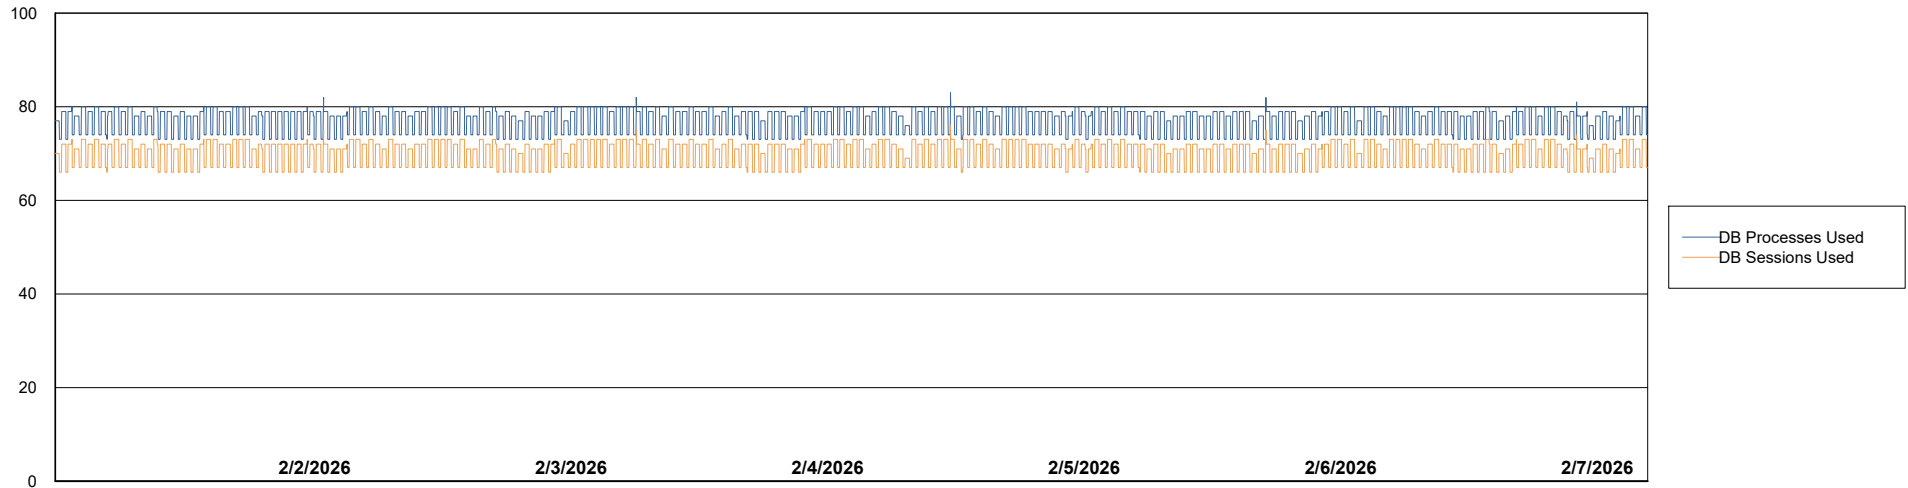

Database Performance ECT-DBS2-TOR_PROD_HSBABS1

DB Processes Max 1,000
DB Processes Max 4
DB Processes Max 0