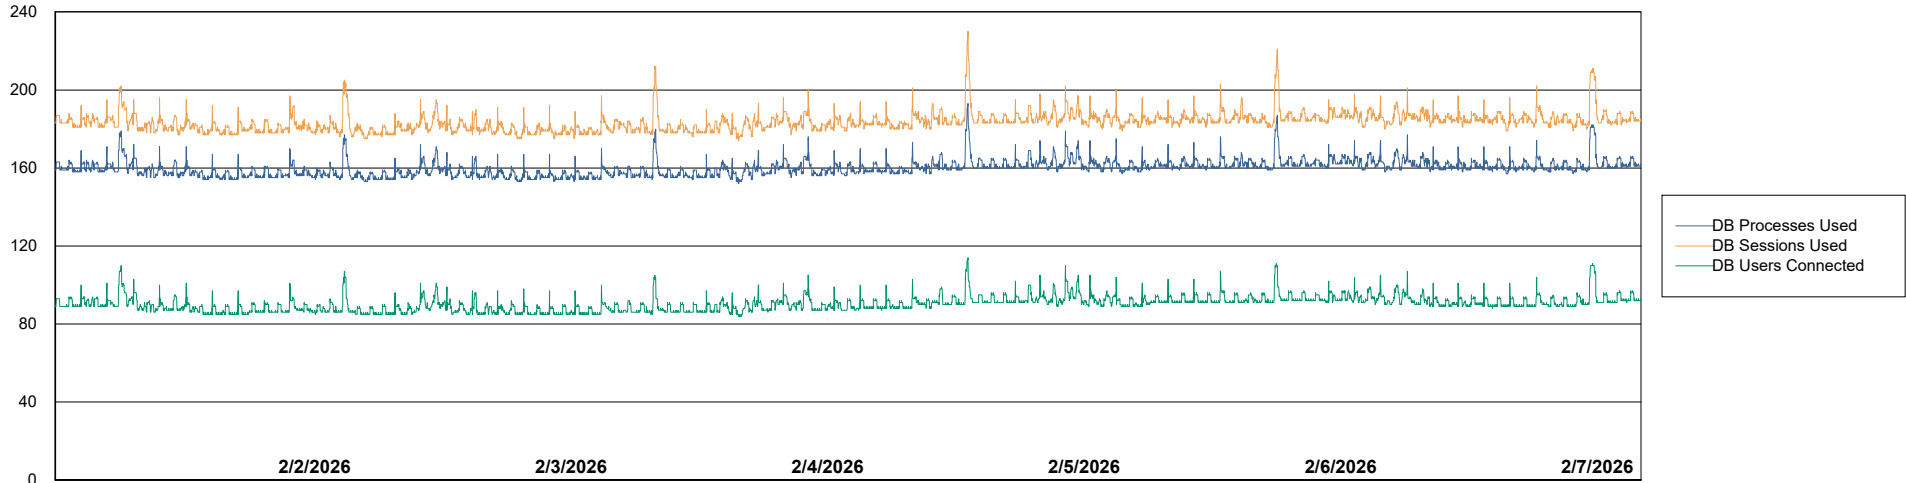

Weekly SLA Customer Report

Customer ECT OCI TOR Production
Database ID 219

Database Performance ECT-BI-TOR_ABS1

Weekly SLA Customer Report

Customer ECT OCI TOR Production
Database ID 219

Database Performance ECT-DBS1-TOR_PROD_ABS1