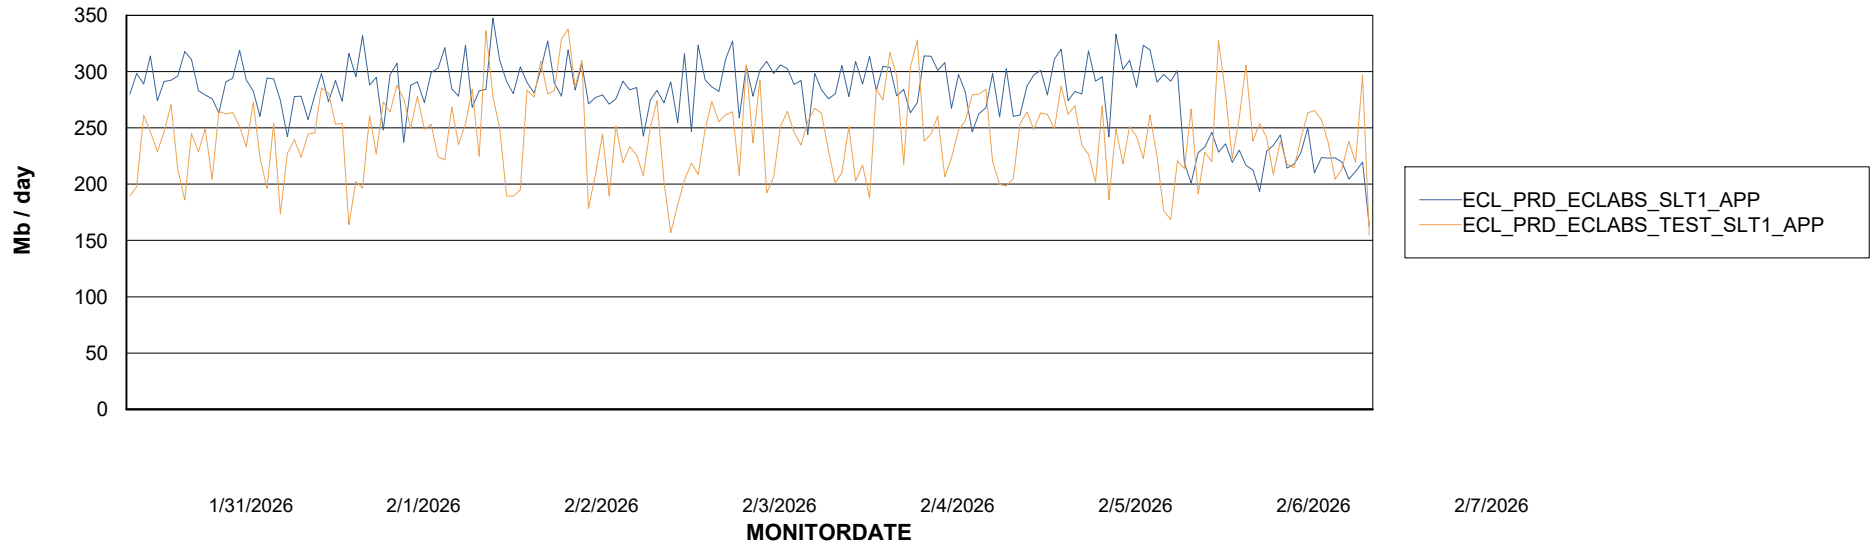

ABSSolute Application Server Services

Avg memory used per ABS Server Service