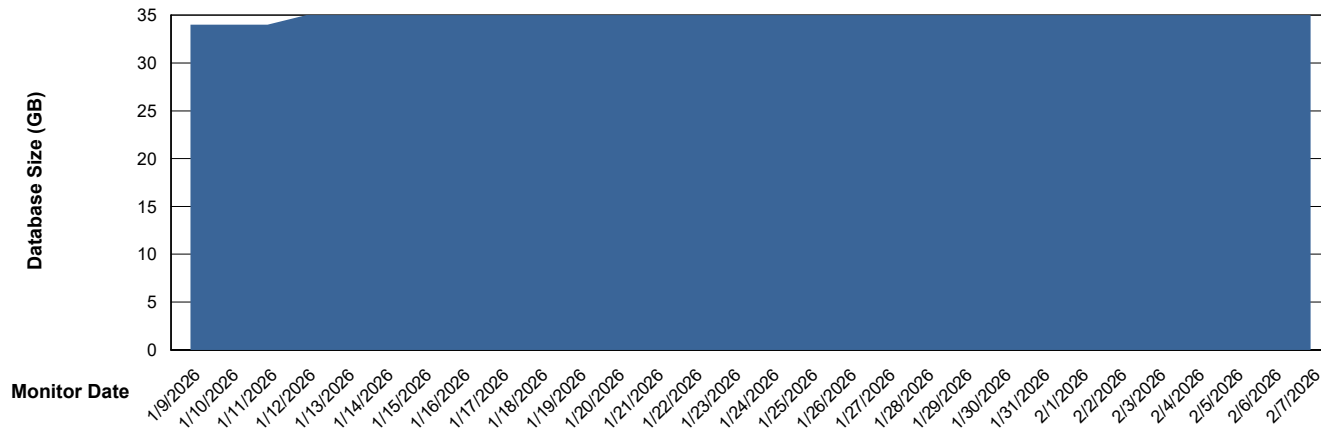

Weekly SLA Customer Report

Customer ECL_Production
Database ID 156

Database Performance ECL_PRD_ECLABS-TEST_HSBABS1

DB Processes Max 1,000

Weekly SLA Customer Report

Customer ECL_Production
Database ID 156

DATABASE SIZE ECL_PRD_ECLABS_ABS1

Database growth over last month

DATABASE SIZE ECL_PRD_ECL-ABS-BI_ABS1

Database growth over last month

Weekly SLA Customer Report

Customer ECL_Production
 Database ID 156

Database Tablespace ECL_PRD_ECLABS_ABS1