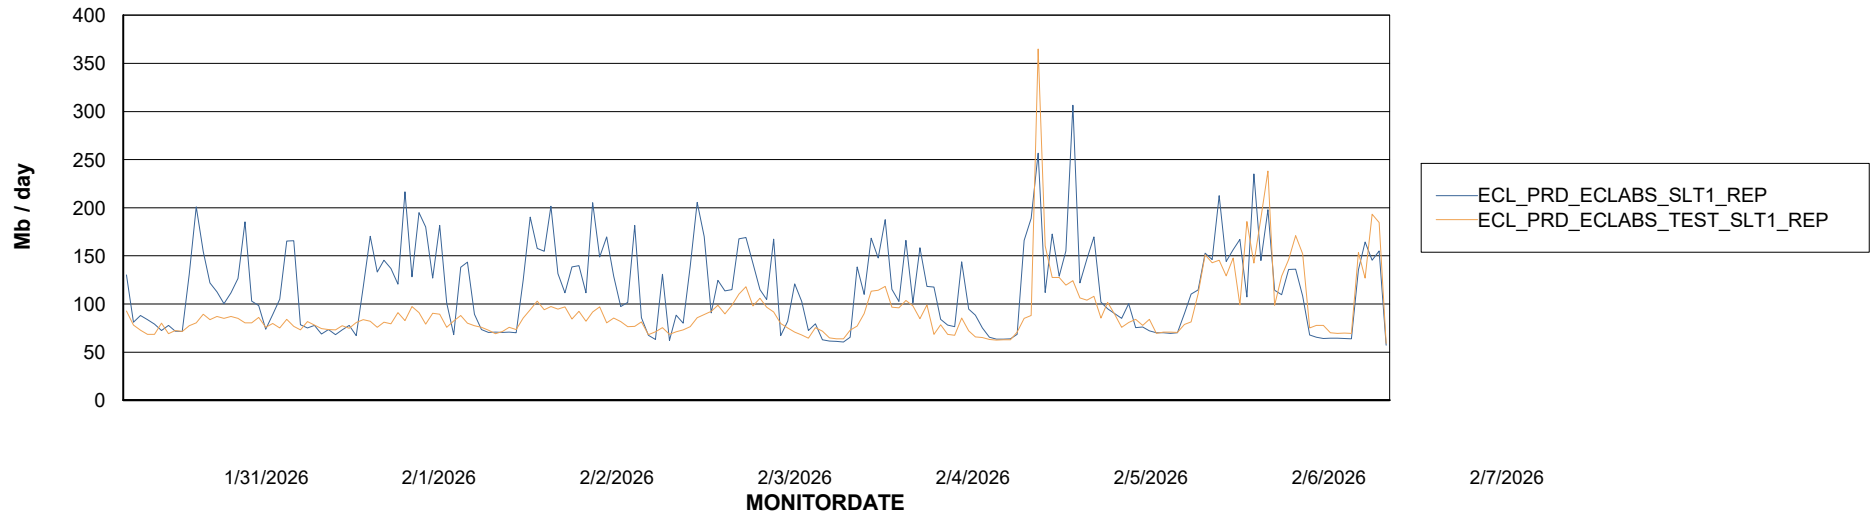

Avg memory used per ABS Server Service

Avg users per day per ABS server

Weekly SLA Customer Report

Customer ECL_Production
Database ID 156

ABSSolute Application ReportServer Services

Avg memory used per ReportServer Service