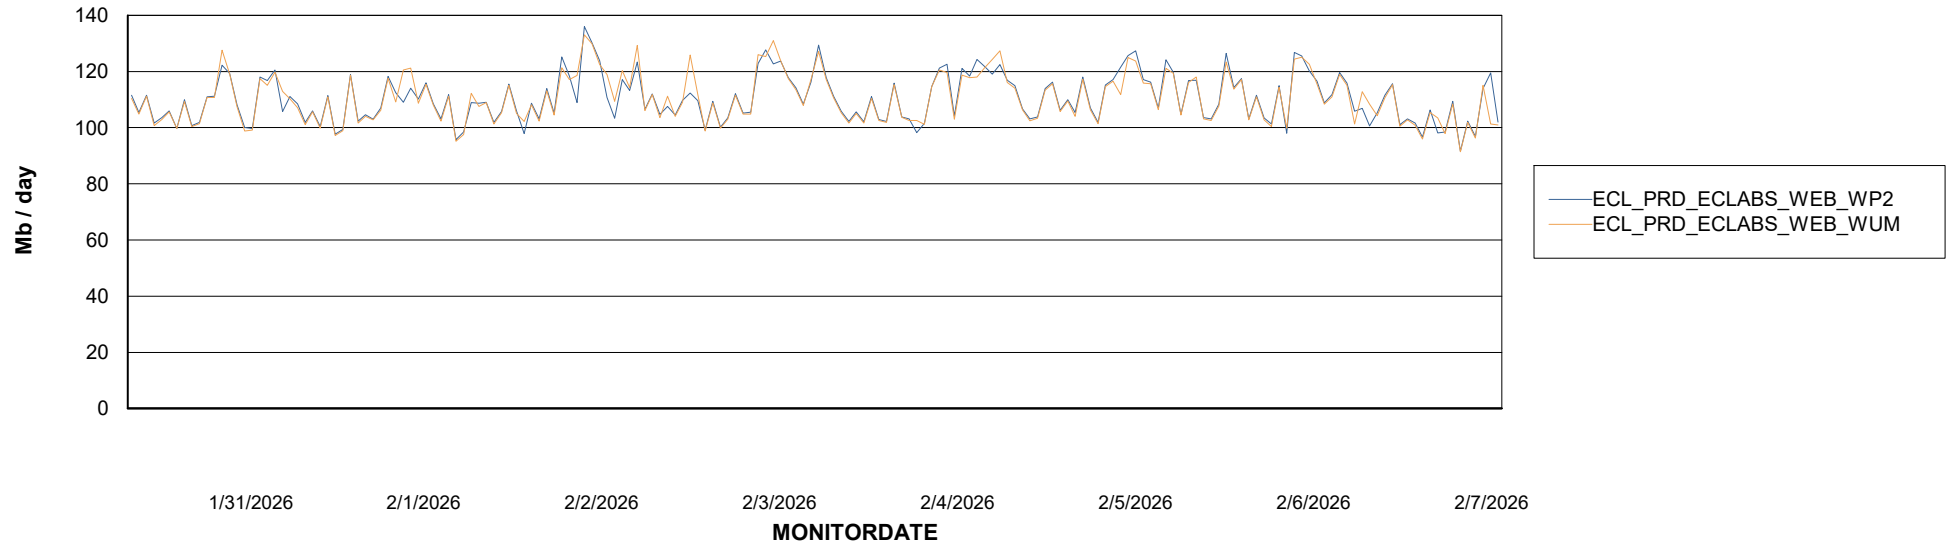

ABSSolute Web Component Services

Avg memory used per ABS Web component