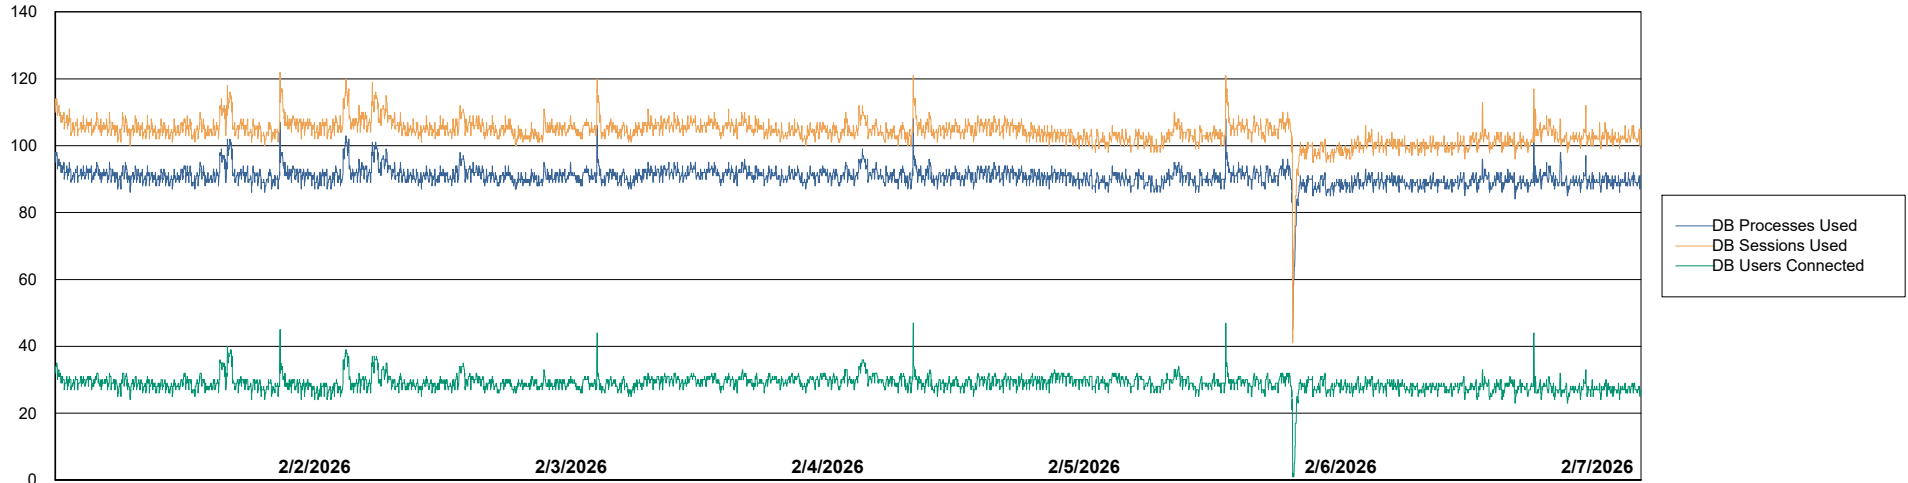

Weekly SLA Customer Report

Customer ECL_Production
Database ID 156

Database Performance ECL_PRD_ECLABS_ABS1

Weekly SLA Customer Report

Customer ECL_Production
Database ID 156

Database Performance ECL_PRD_ECL-ABS-BI_ABS1