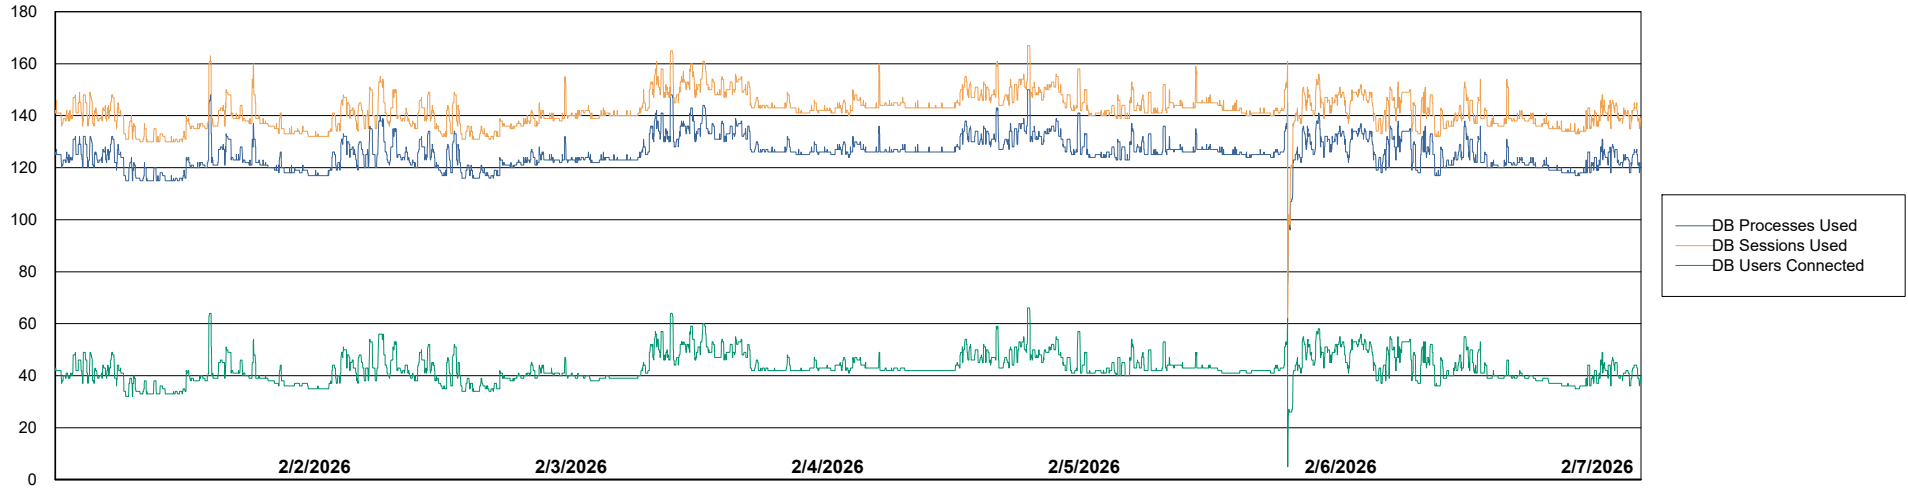

Weekly SLA Customer Report

Customer ECL_Production
Database ID 156

Database Performance ECL_PRD_ECLABS_ABS1

Weekly SLA Customer Report

Customer ECL_Production
Database ID 156

Database Performance ECL_PRD_ECL-ABS-BI_ABS1