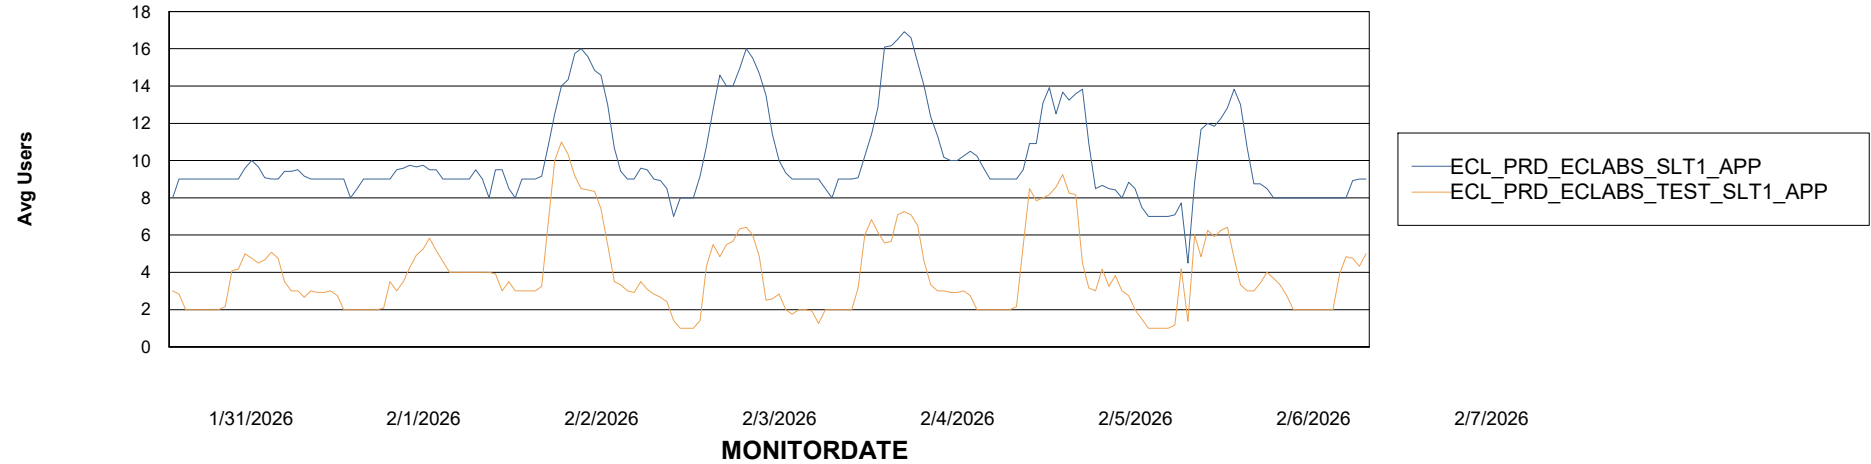

Avg users per day per ABS server