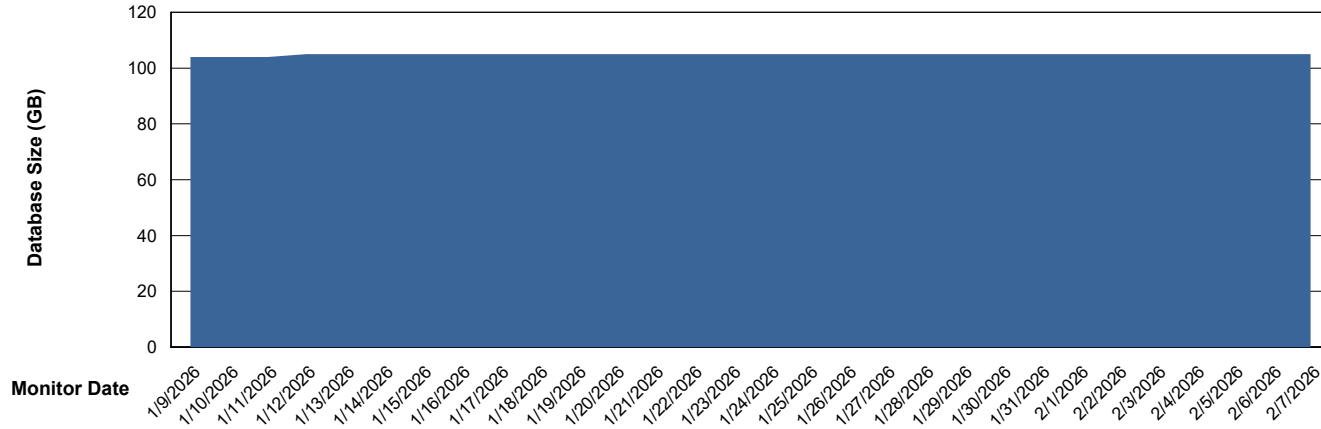

Weekly SLA Customer Report

Customer ECL_Production
Database ID 156

Database Performance ECL_PRD_ECLABS-TEST_HSBABS1

DB Processes Max 1,000

Weekly SLA Customer Report

Customer ECL_Production
Database ID 156

DATABASE SIZE ECL_PRD_ECLABS_ABS1

Database growth over last month

DATABASE SIZE ECL_PRD_ECL-ABS-BI_ABS1

Database growth over last month

Weekly SLA Customer Report

Customer ECL_Production
 Database ID 156

Database Tablespace ECL_PRD_ECLABS_ABS1