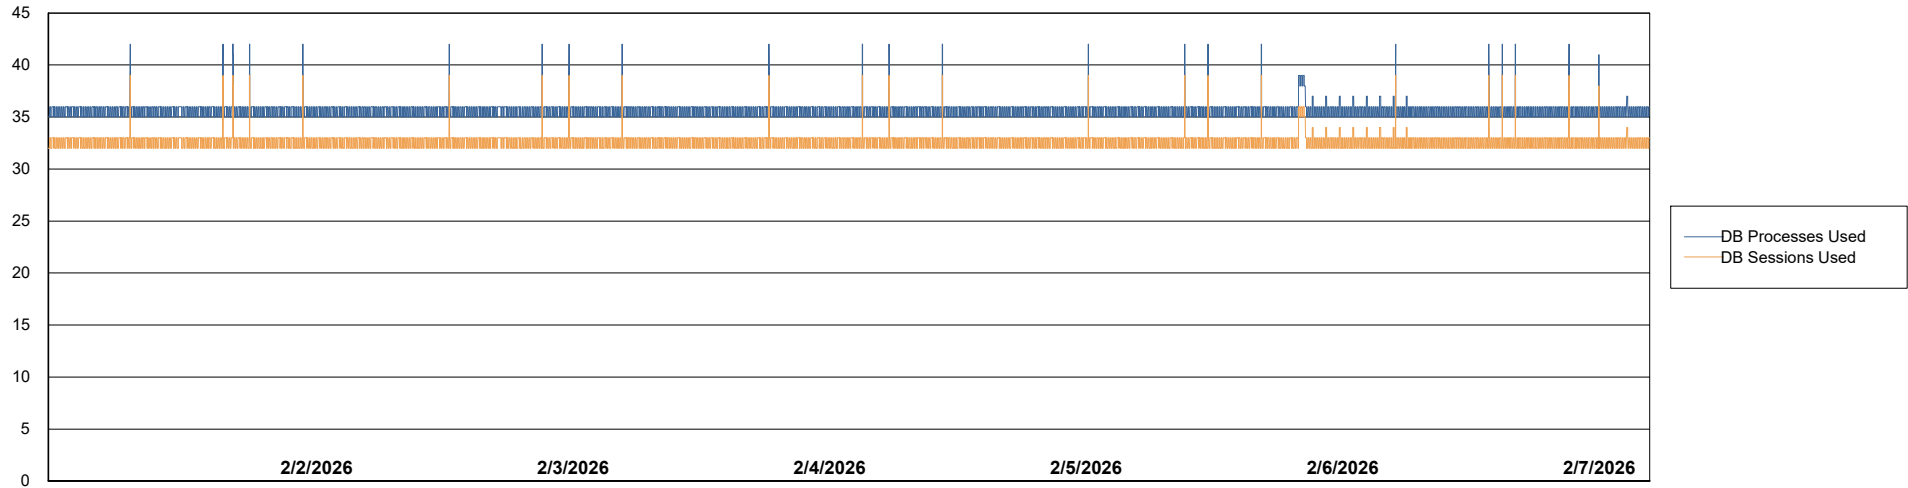

Database Performance ECL_PRD_ECLABS-TEST_HSBABS1

DB Processes Max 1,000