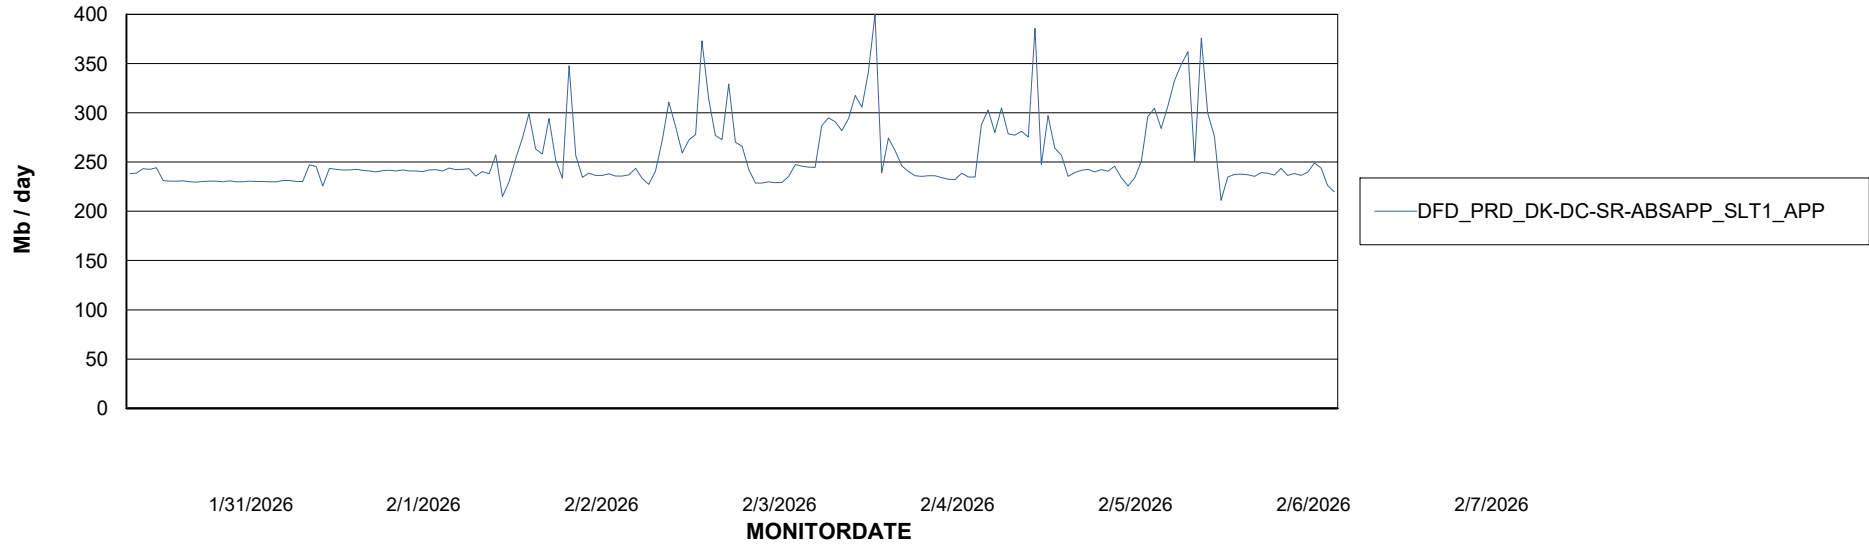

ABSSolute Application Server Services

Avg memory used per ABS Server Service