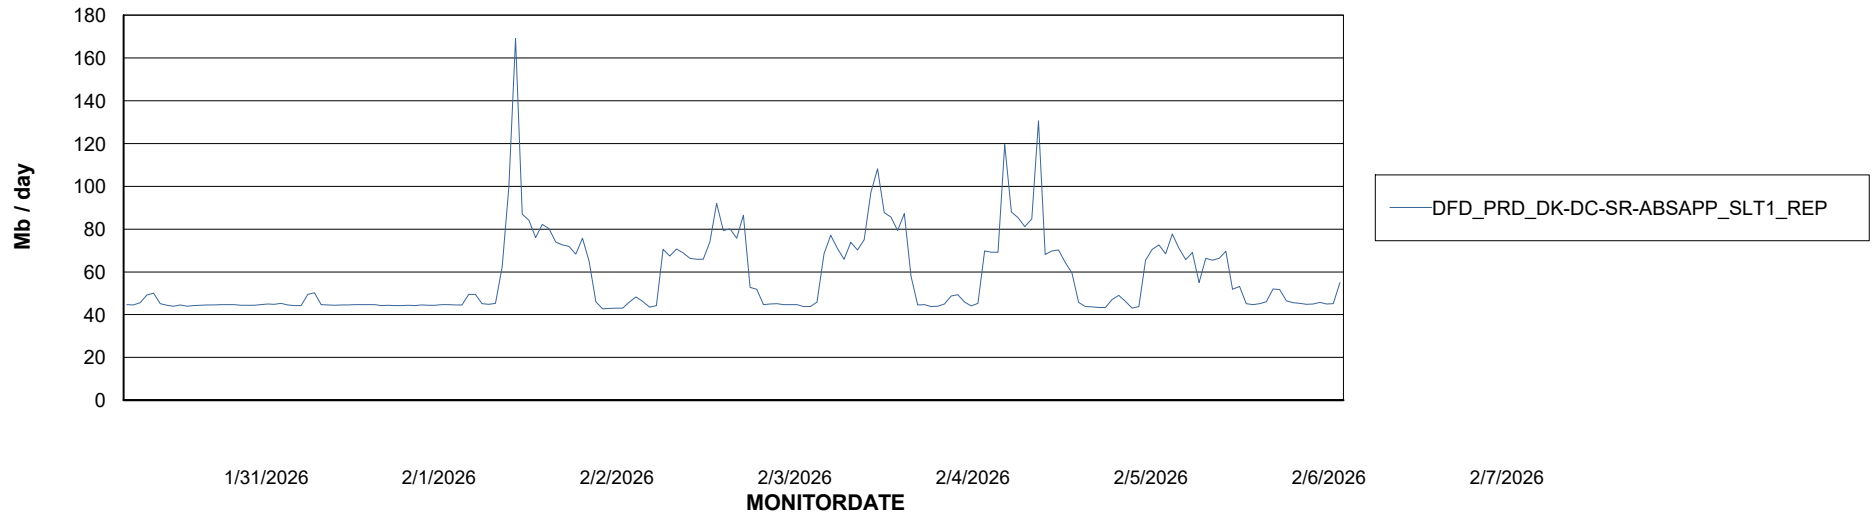

ABSSolute Application ReportServer Services

Avg memory used per ReportServer Service