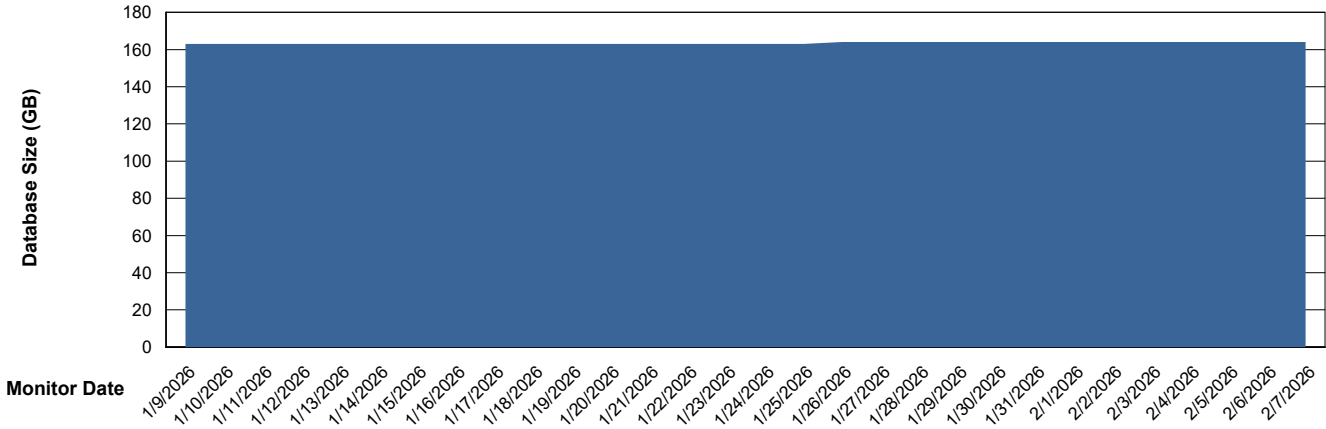

Database growth over last month

Database Tablespace DFD_PRD_DK-DC-SR-ABSDB_ABS1

Date	Tablespace Name	MaxFilesize (Gb)	Usedsize (Gb)	Percentage free
2/7/2026	ABSDATA	160	47	71
	INDX	256	105	59
2/6/2026	ABSDATA	160	47	71
	INDX	256	105	59
2/5/2026	ABSDATA	160	47	71
	INDX	256	105	59
2/4/2026	ABSDATA	160	47	71
	INDX	256	105	59
2/3/2026	ABSDATA	160	46	71
	INDX	256	105	59
2/2/2026	ABSDATA	160	46	71
	INDX	256	105	59
2/1/2026	ABSDATA	160	46	71
	INDX	256	105	59