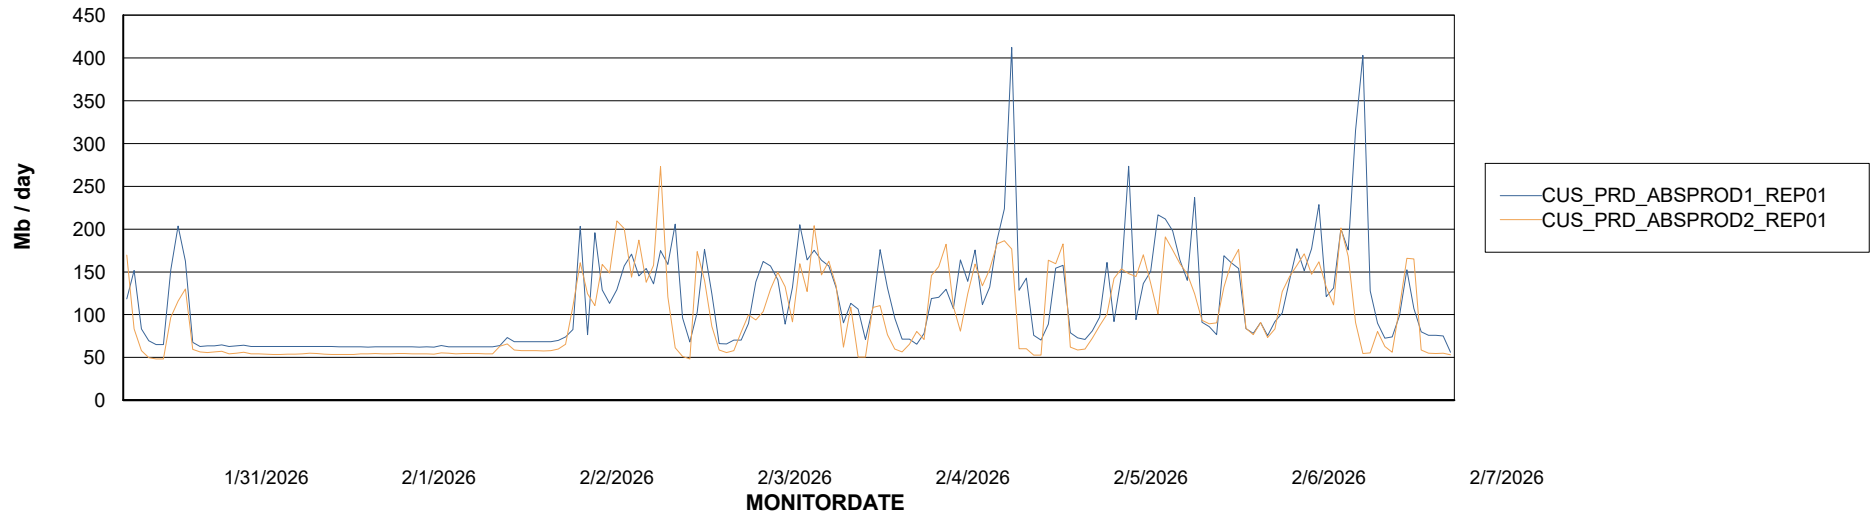

ABSSolute Application ReportServer Services

Avg memory used per ReportServer Service