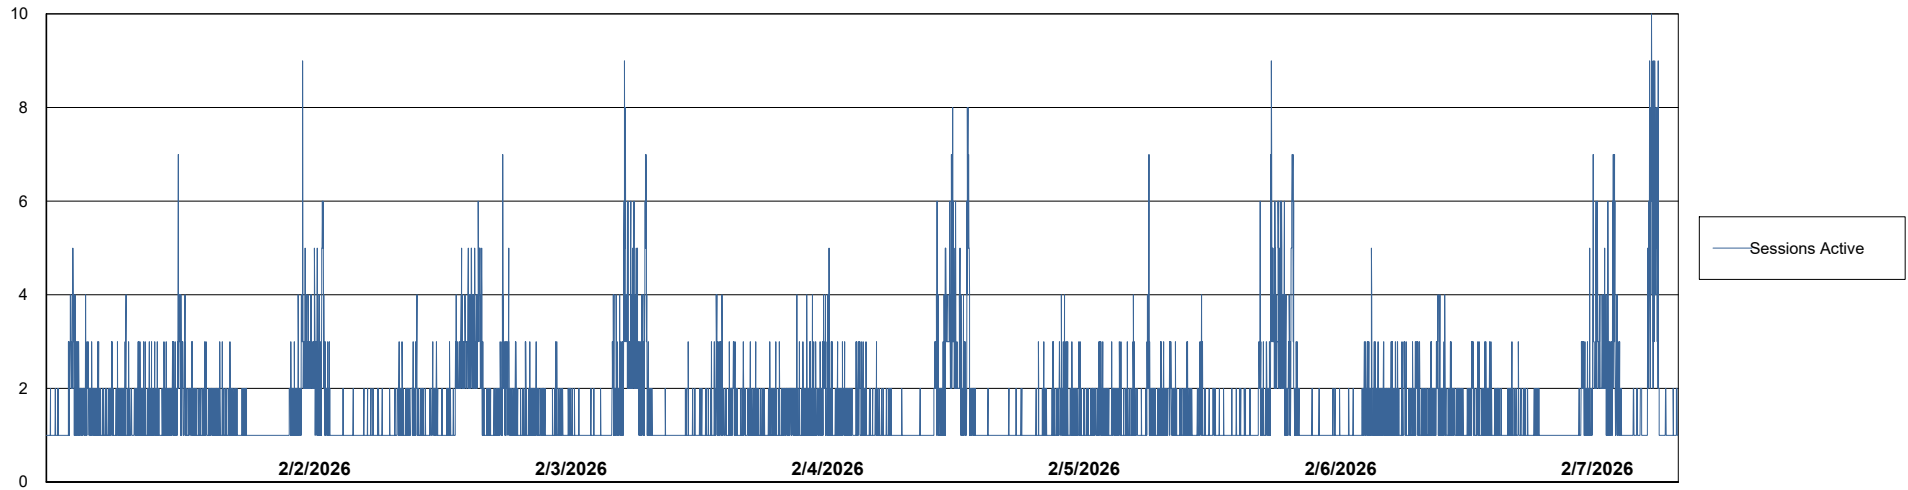

Weekly SLA Customer Report

Customer CUS_Production (24/7)
Database ID 131

Harddisk Usage CUS_PRD_ABSWEBPROD

	Free disk space on C: (%)	Total disk space on C: (Gb)	Used disk space on C: (Gb)
2/7/2026	89	199	22
2/6/2026	89	199	22
2/5/2026	89	199	22
2/4/2026	89	199	22
2/3/2026	89	199	22
2/2/2026	89	199	22
2/1/2026	89	199	22

Weekly SLA Customer Report

Customer CUS_Production (24/7)
Database ID 131

Database Performance CUS_PRD_ABSDB1_ABS1

Weekly SLA Customer Report

Customer CUS_Production (24/7)
Database ID 131

Database Performance CUS_PRD_ABSDB2_HSBABS1