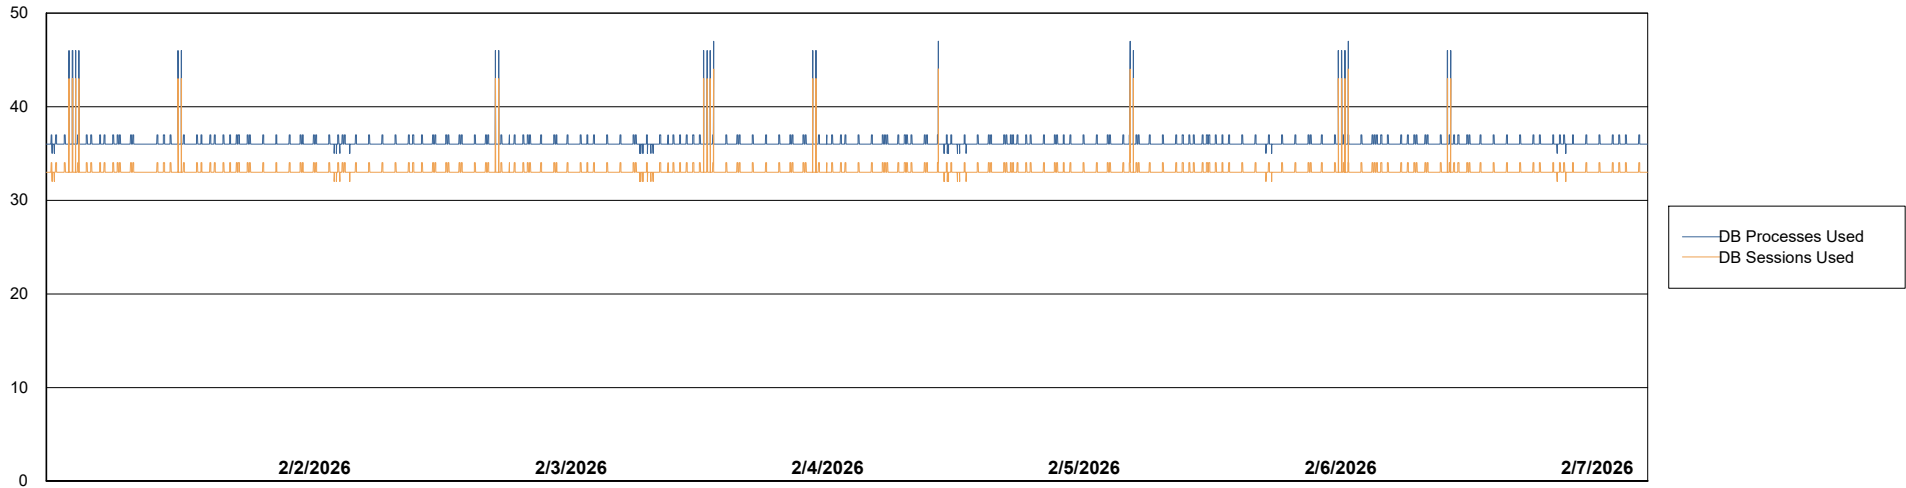

Database Performance CUS_PRD_ABSDB2_HSBABS1

DB Processes Max 1,000