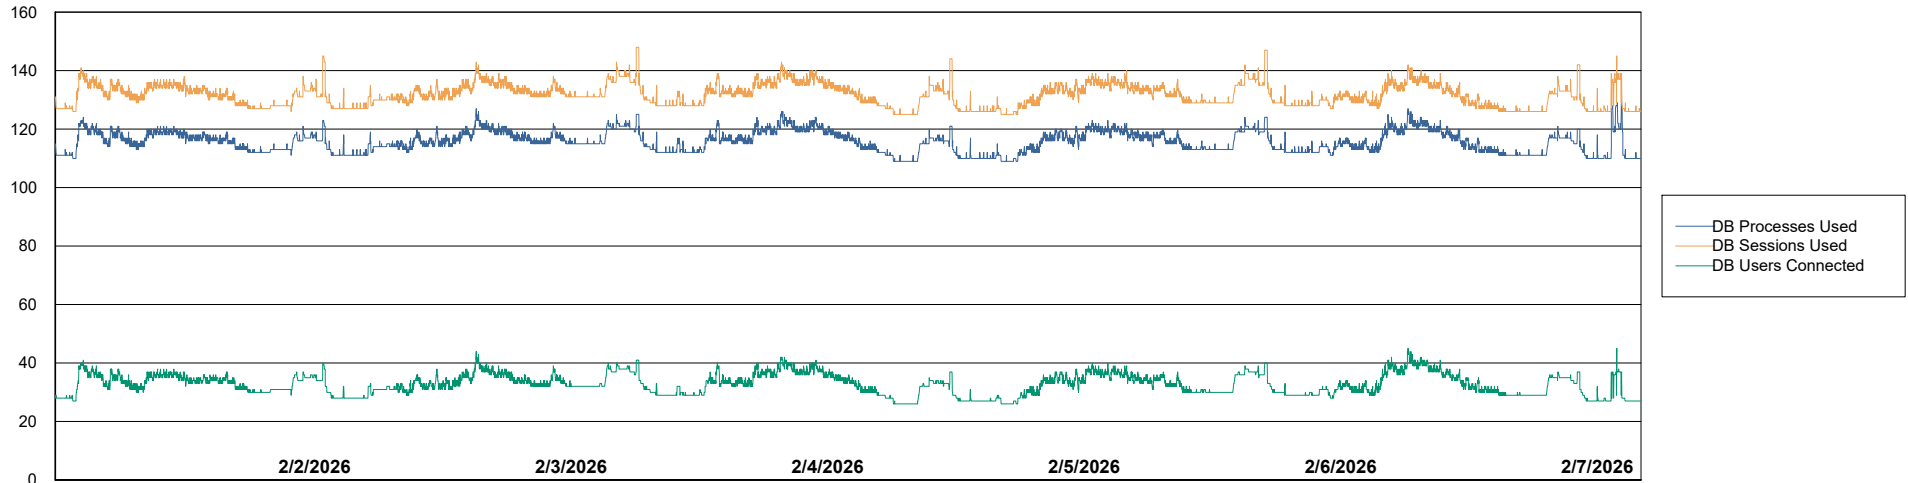

Database Performance CUS_PRD_ABSDB1_ABS1