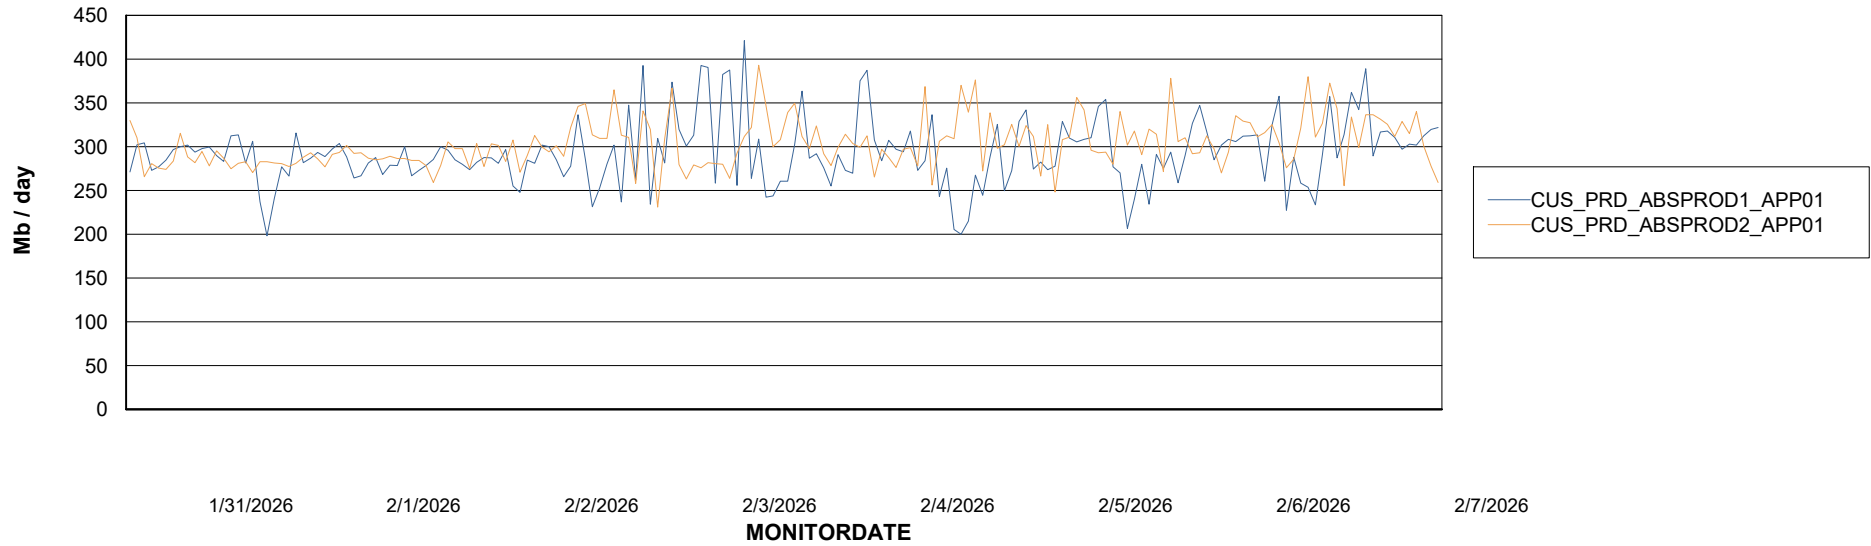

ABSSolute Application Server Services

Avg memory used per ABS Server Service