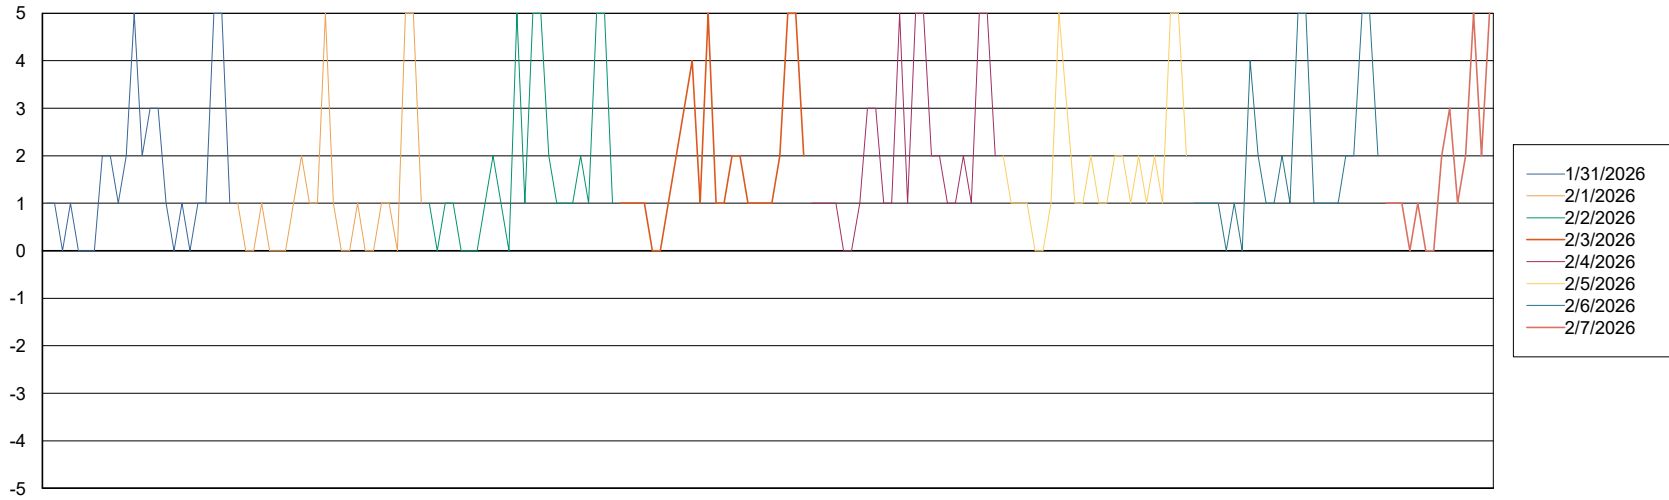

Standby Database Health CUS_Production (24/7)

Recovery lag for last 7 days