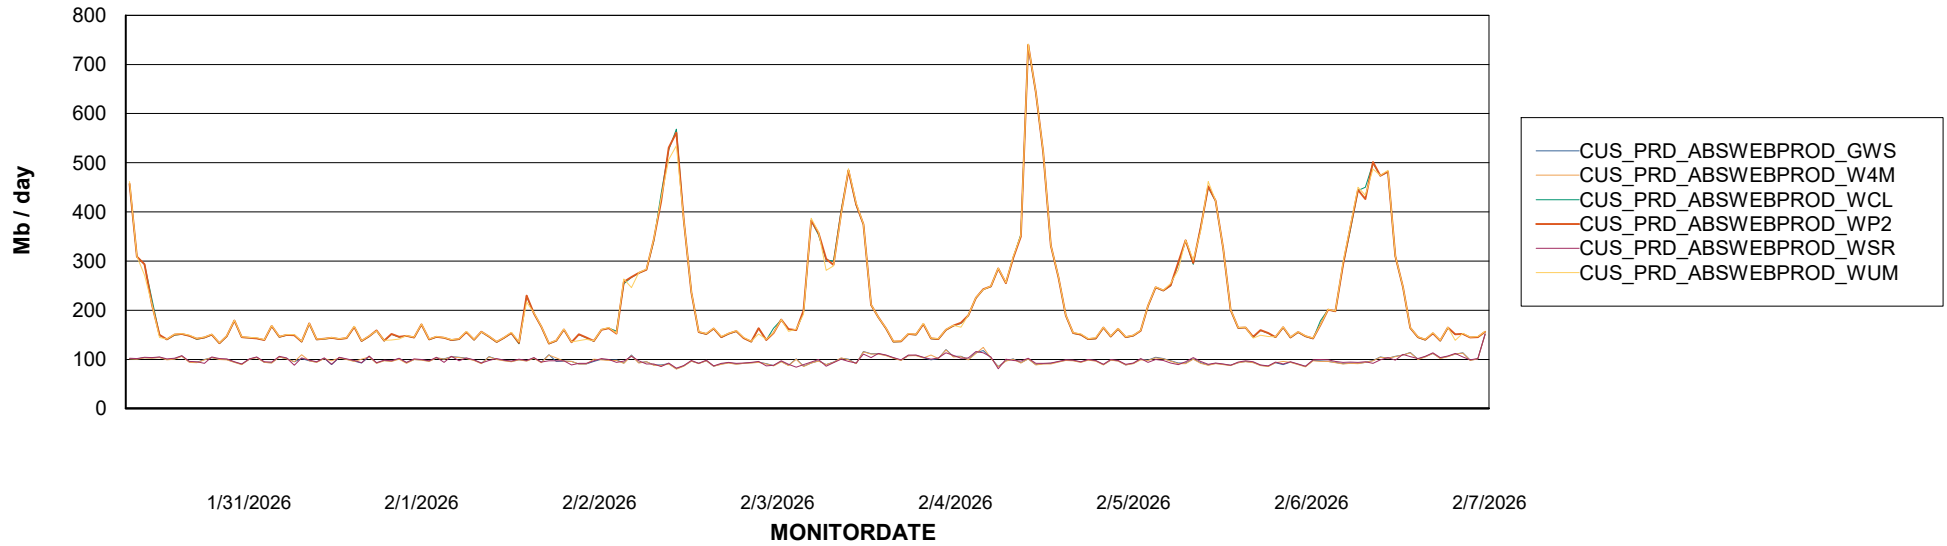

Avg memory used per ReportServer Service

Weekly SLA Customer Report

Customer CUS_Production (24/7)
Database ID 131

ABSSolute Web Component Services

Avg memory used per ABS Web component

Weekly SLA Customer Report