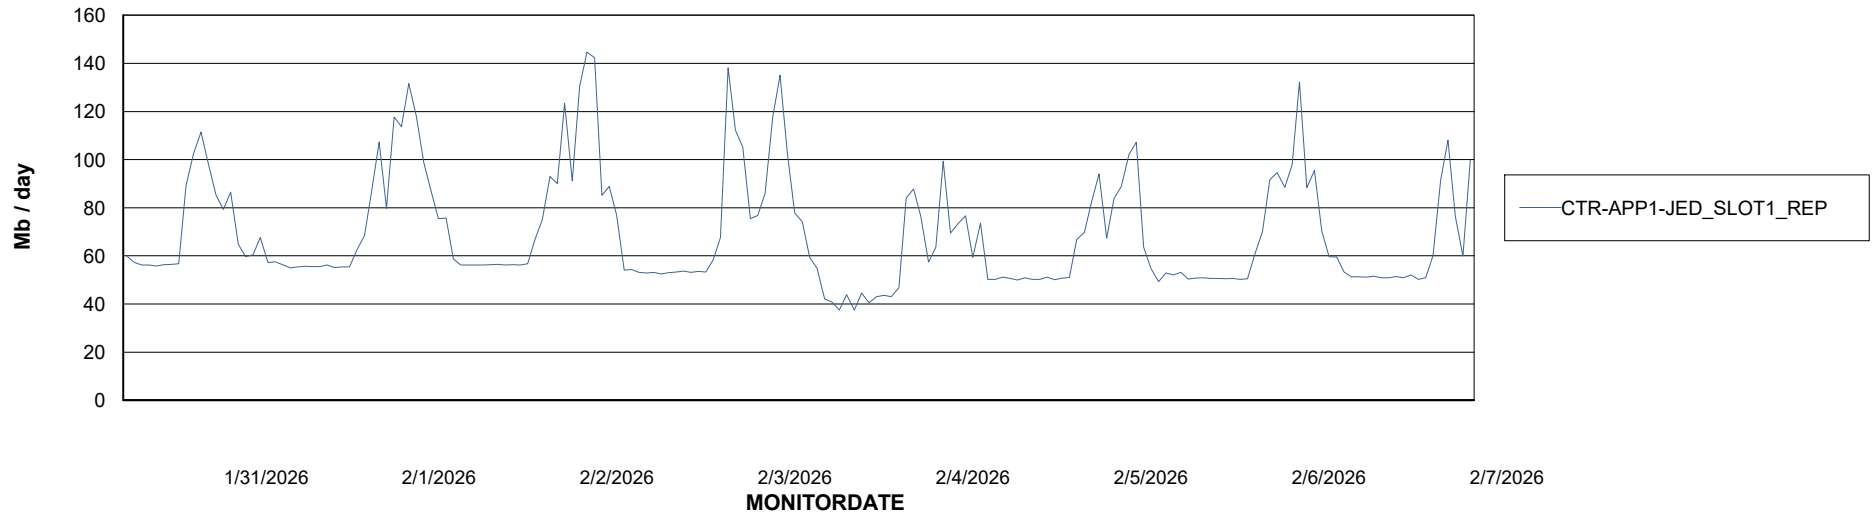

ABSSolute Application ReportServer Services

Avg memory used per ReportServer Service