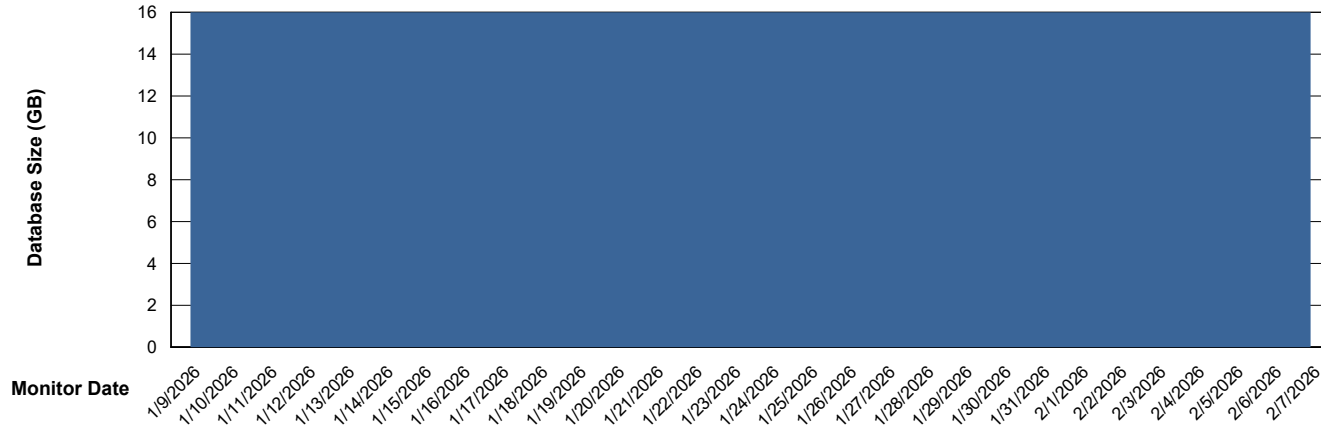

DATABASE SIZE CTR-BI-JED_ABS1

Database growth over last month