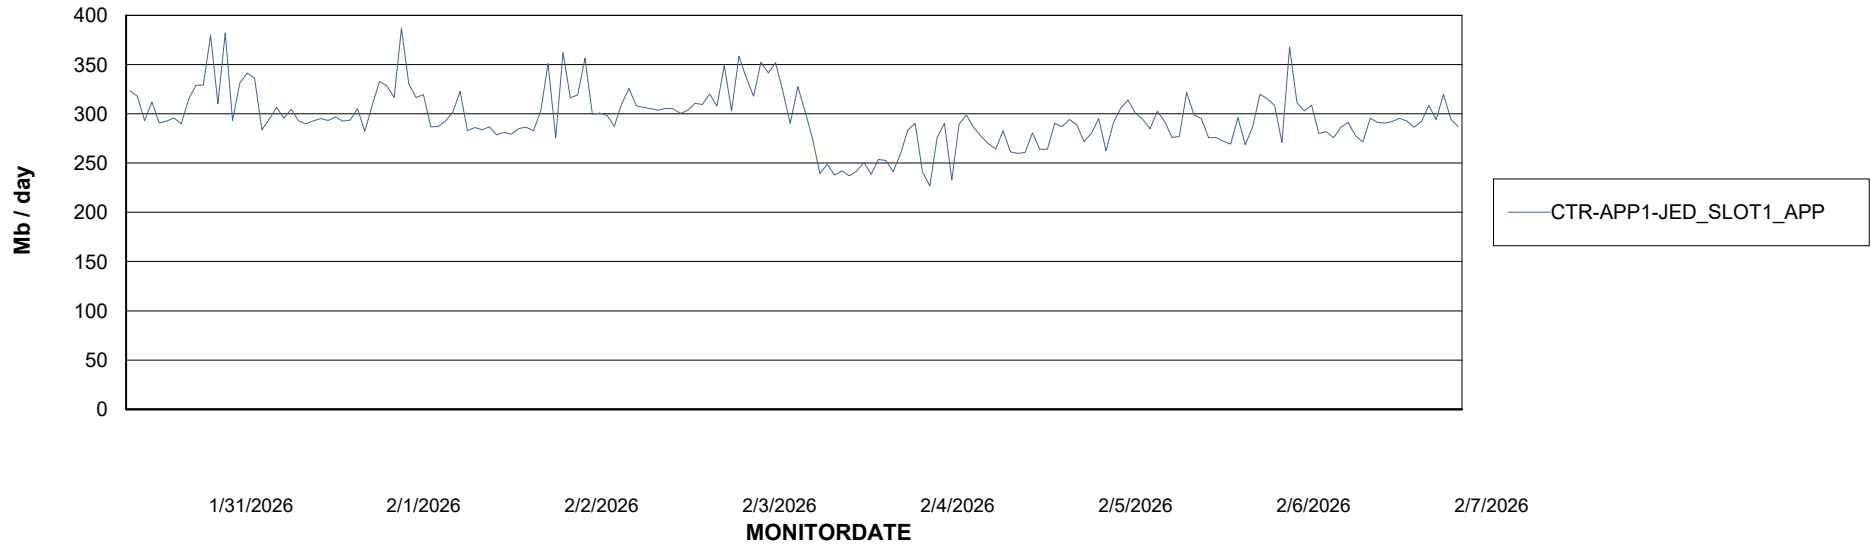

ABSSolute Application Server Services

Avg memory used per ABS Server Service