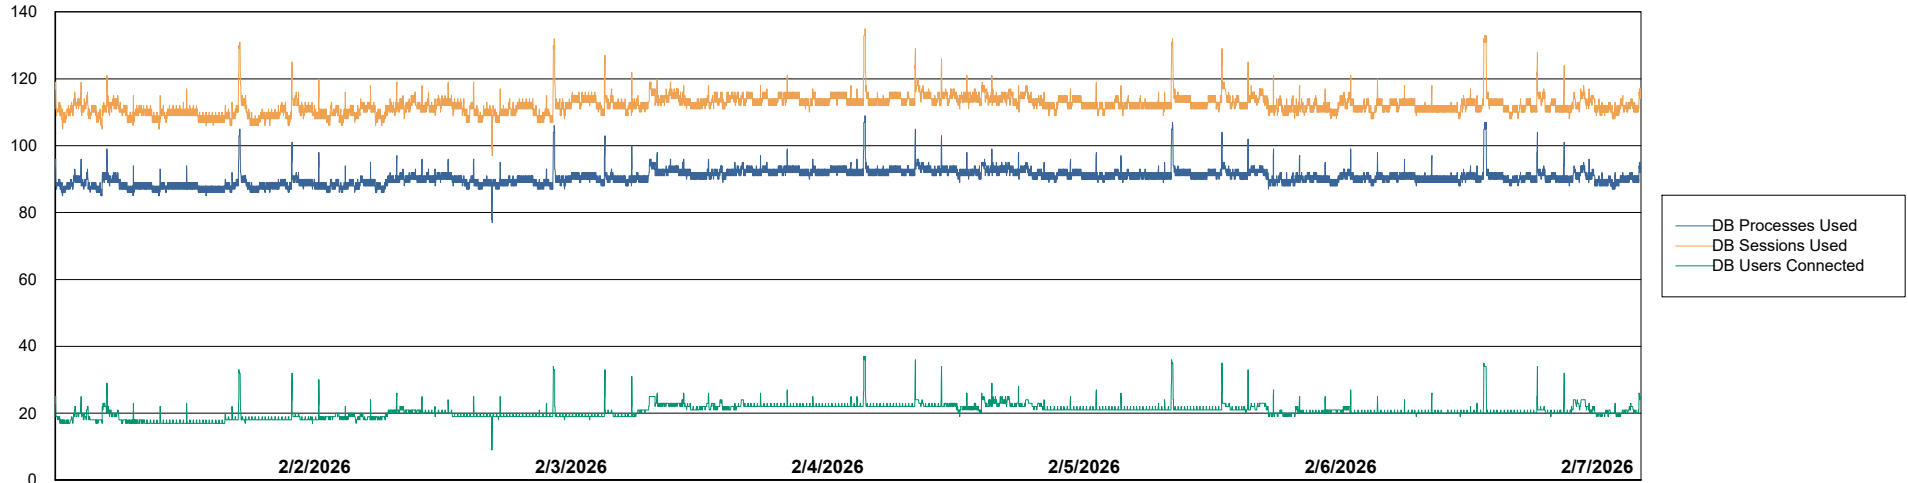

Database Performance CTR-DBS1-JED_PROD_ABS1