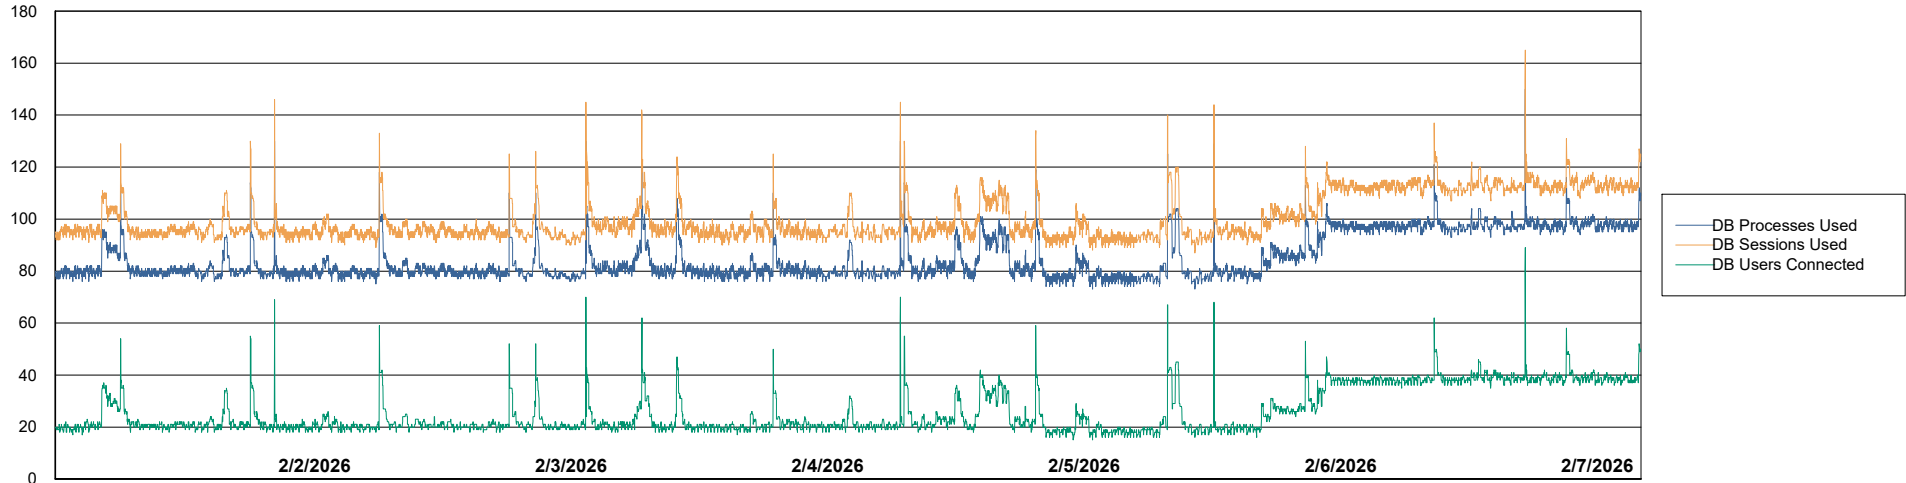

Database Performance CTR-BI-JED_ABS1