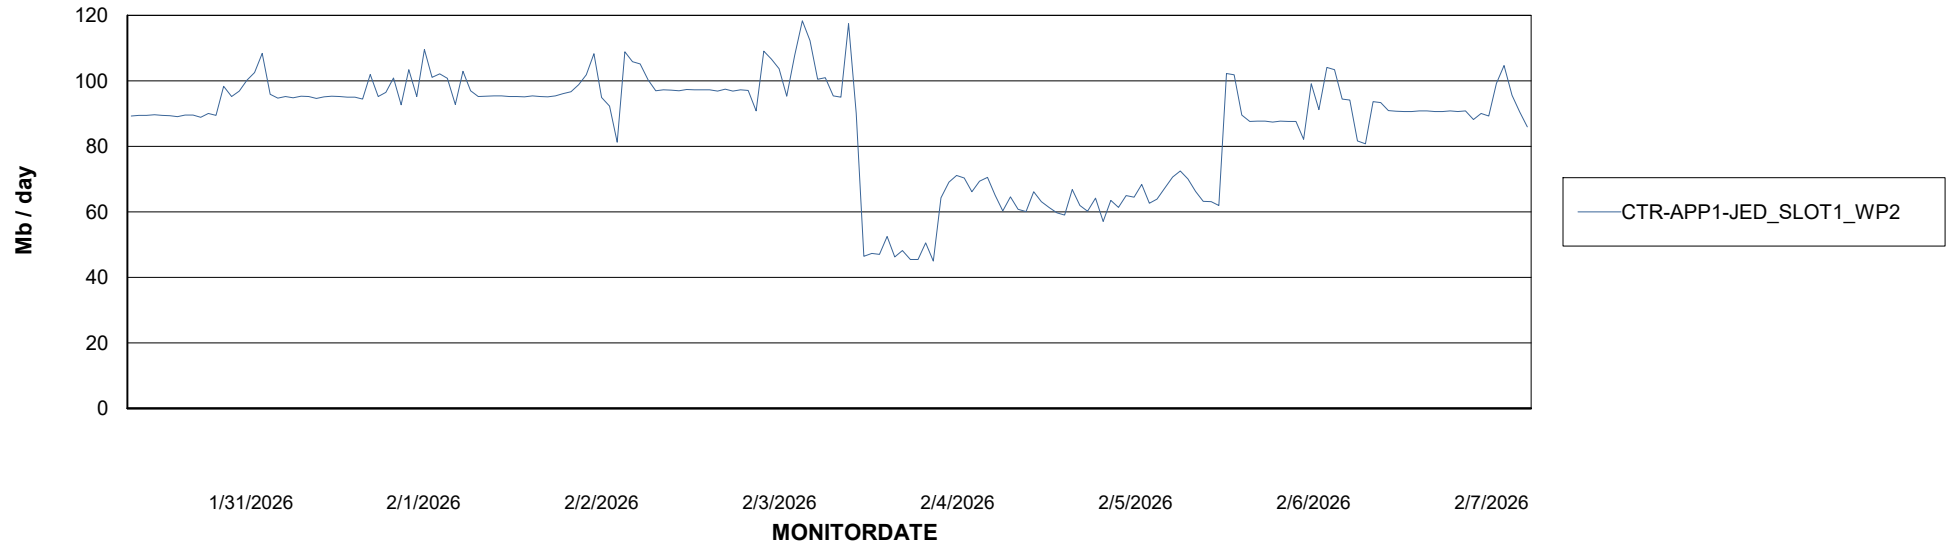

ABSSolute Web Component Services

Avg memory used per ABS Web component