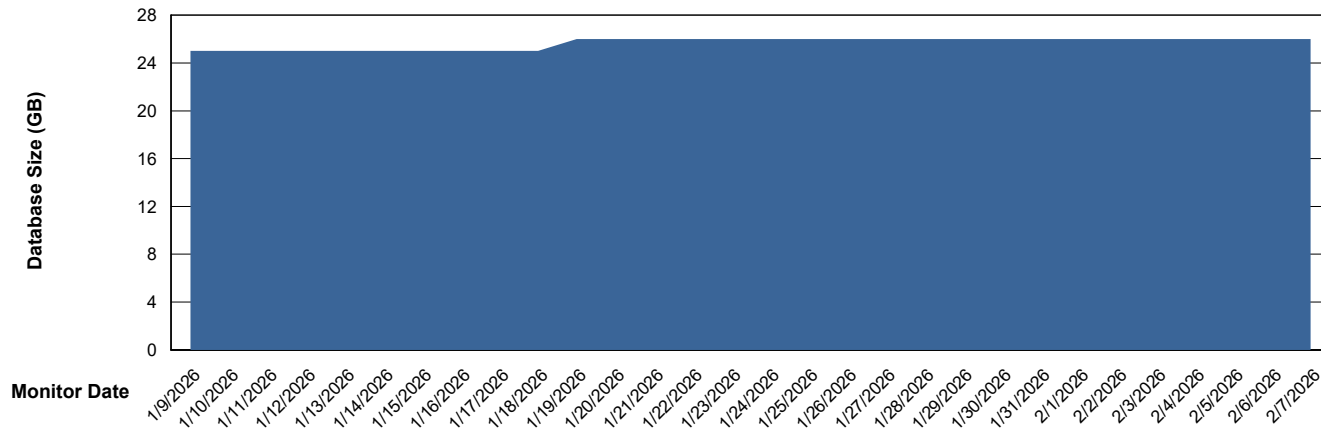

DATABASE SIZE CTR-DBS1-JED_PROD_ABS1

Database growth over last month