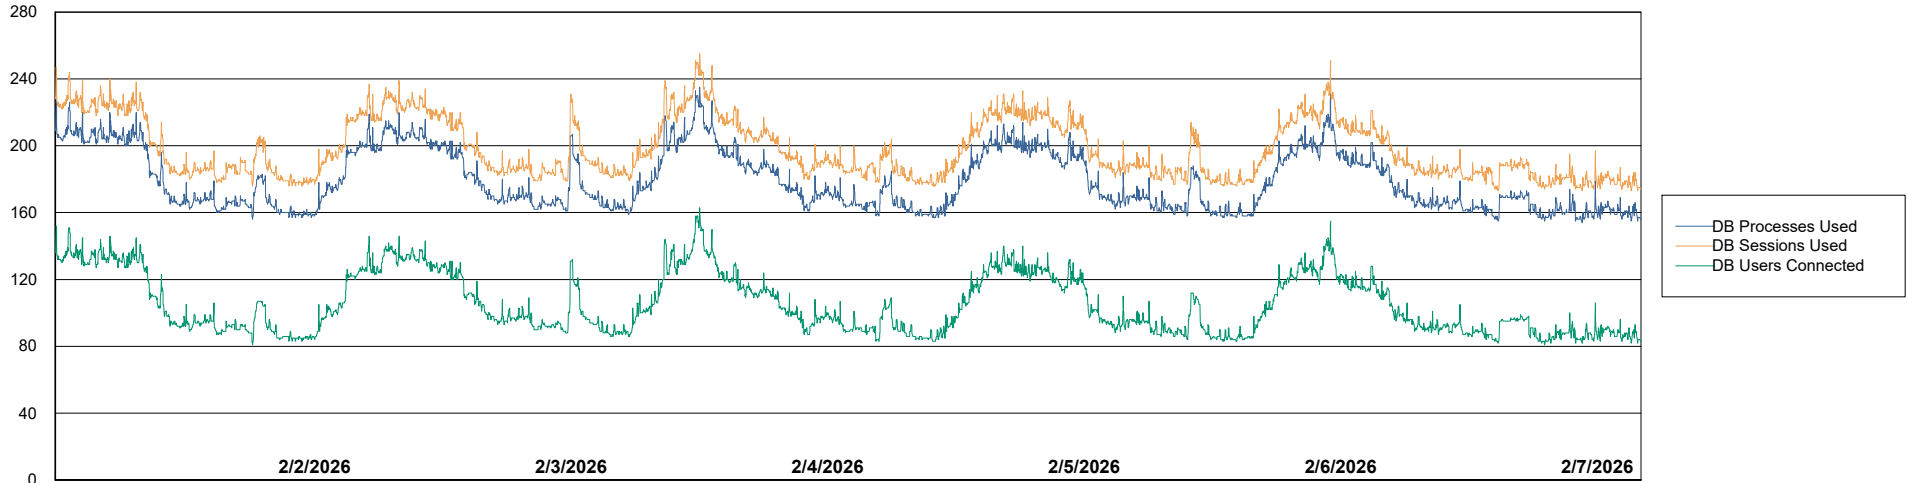

Weekly SLA Customer Report

Customer: CLB OCI AMS Production
Database ID: 196

Database Performance: CLB-BI2-AMS_ABS1_DB

Weekly SLA Customer Report

Customer CLB OCI AMS Production
Database ID 196

Database Performance CLB-DBS1-AMS_PROD_ABS1