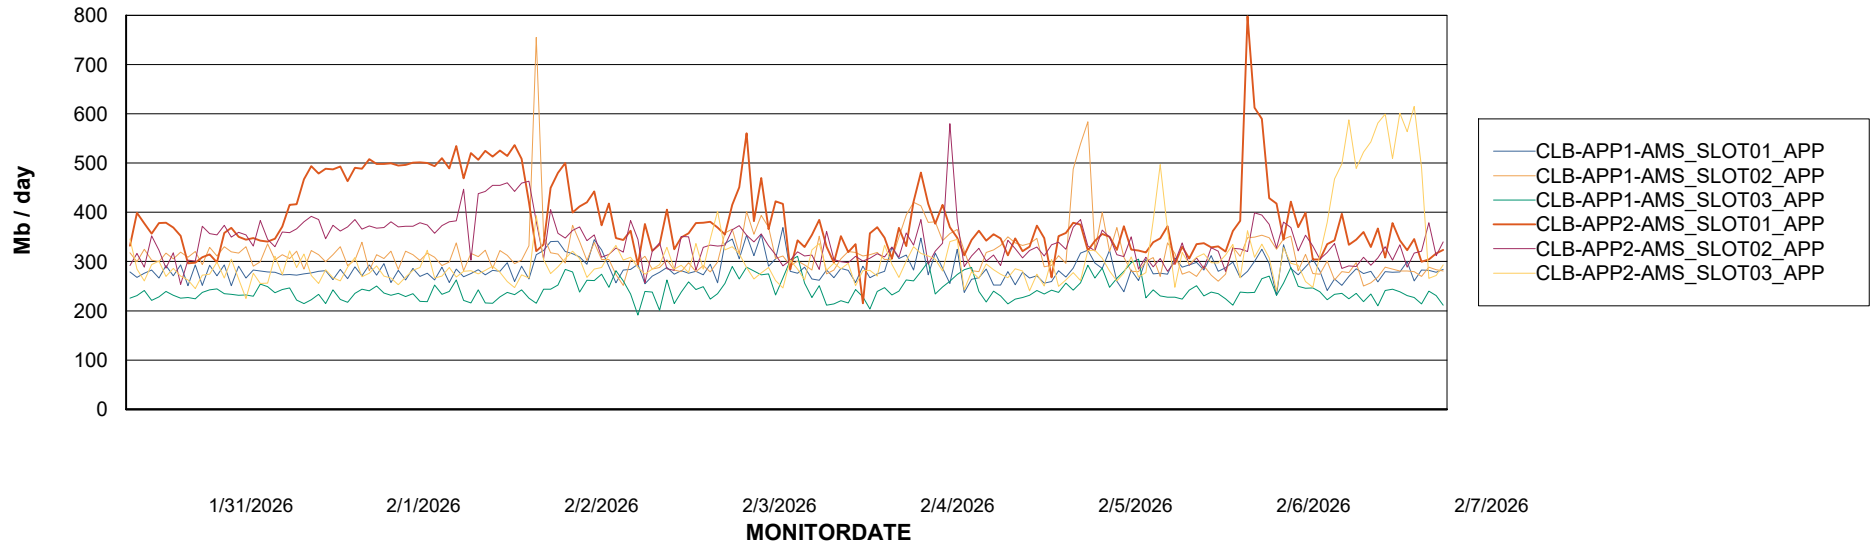

ABSSolute Application Server Services

Avg memory used per ABS Server Service