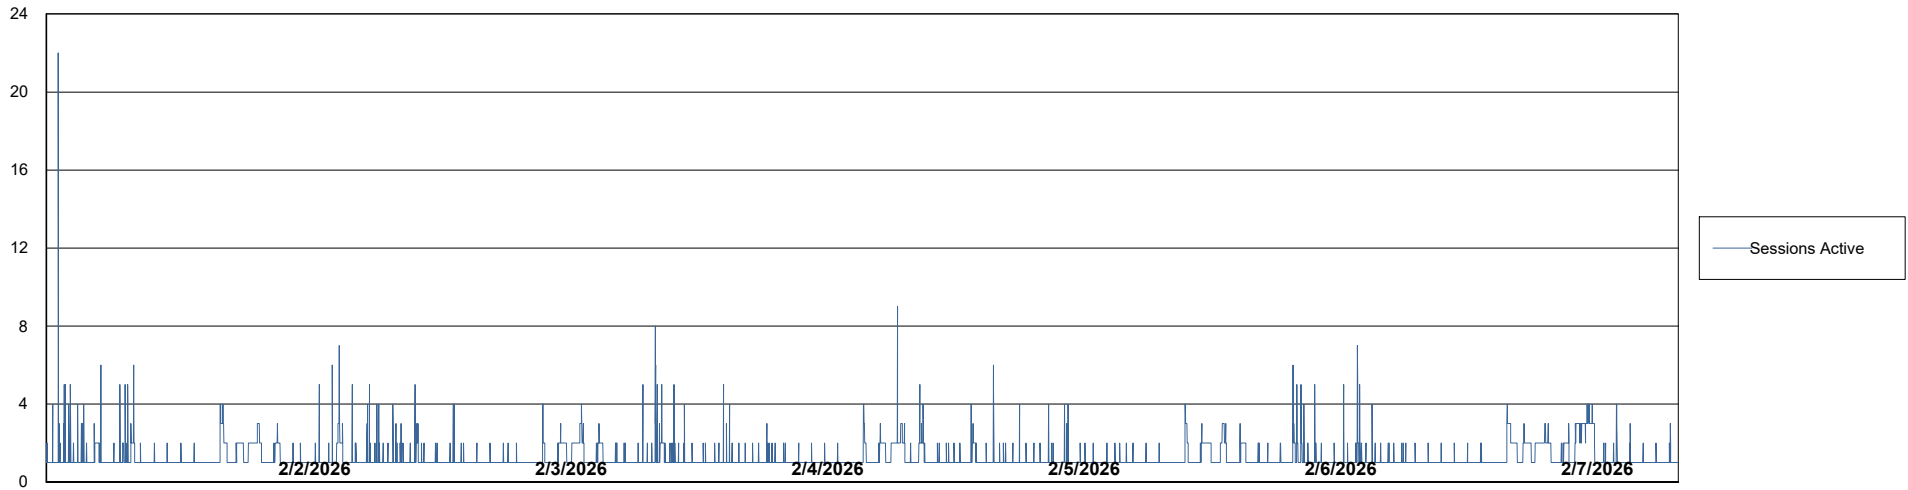

Database Performance: CLB-BI2-AMS_ABS1_DB