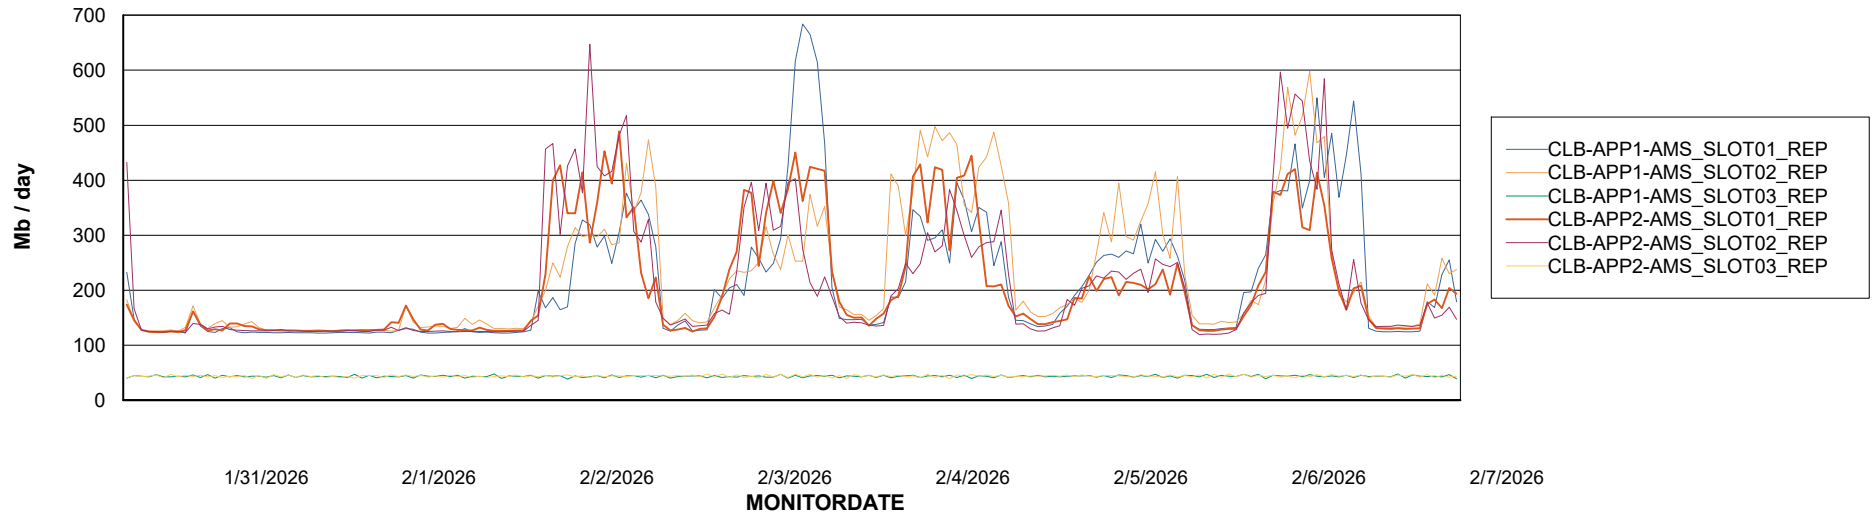

Avg memory used per ABS Server Service

Avg users per day per ABS server

Weekly SLA Customer Report

Customer: CLB OCI AMS Production
Database ID: 196

ABSSolute Application ReportServer Services

Avg memory used per ReportServer Service