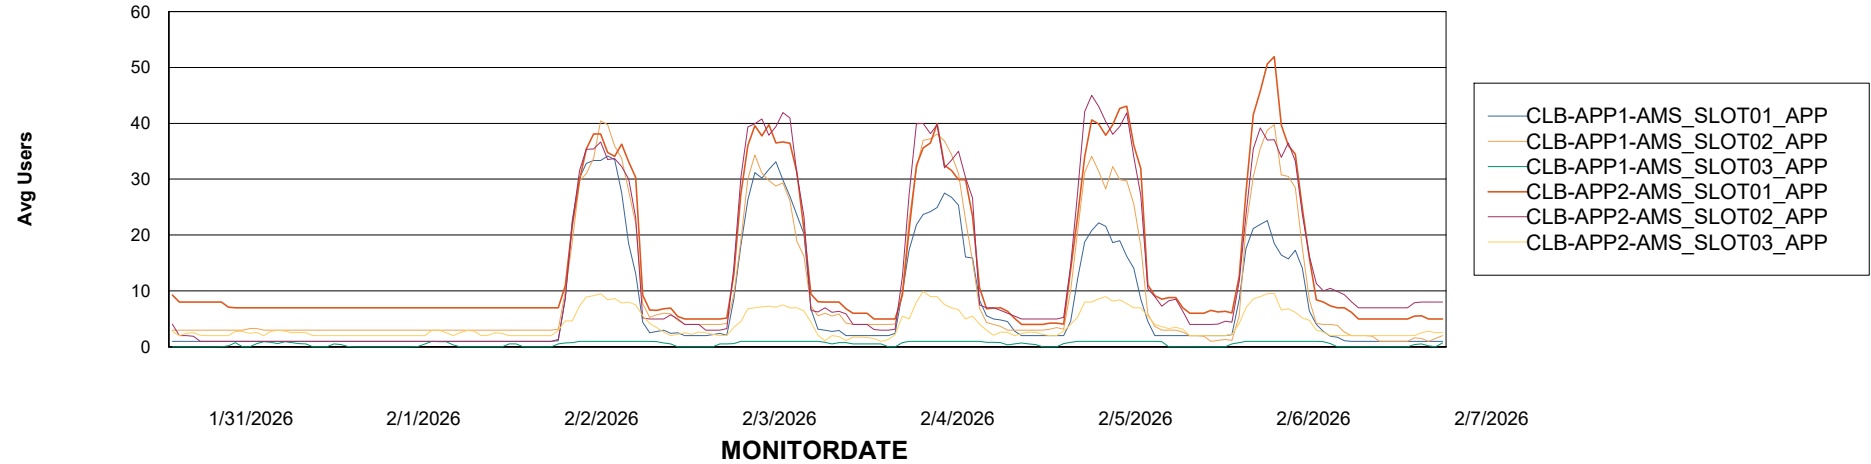

Avg users per day per ABS server