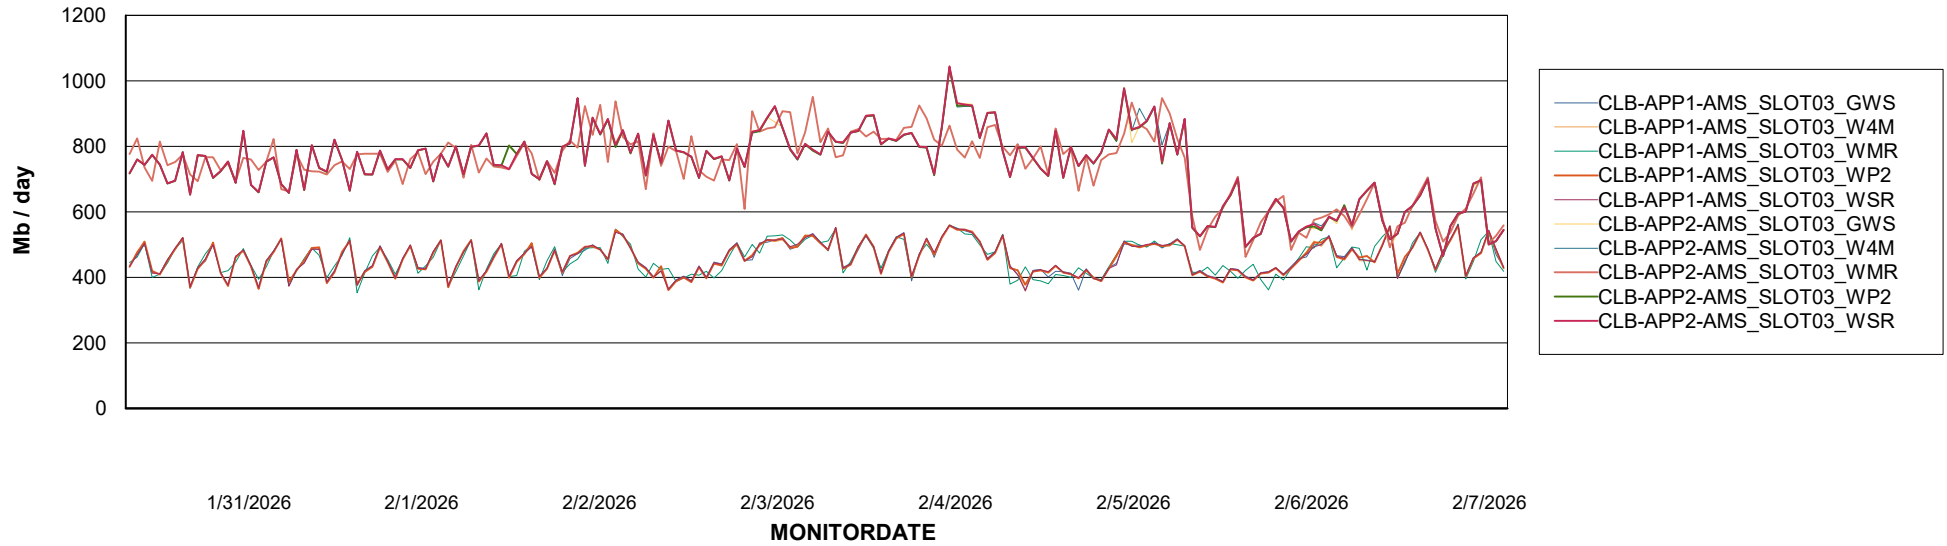

ABSSolute Web Component Services

Avg memory used per ABS Web component