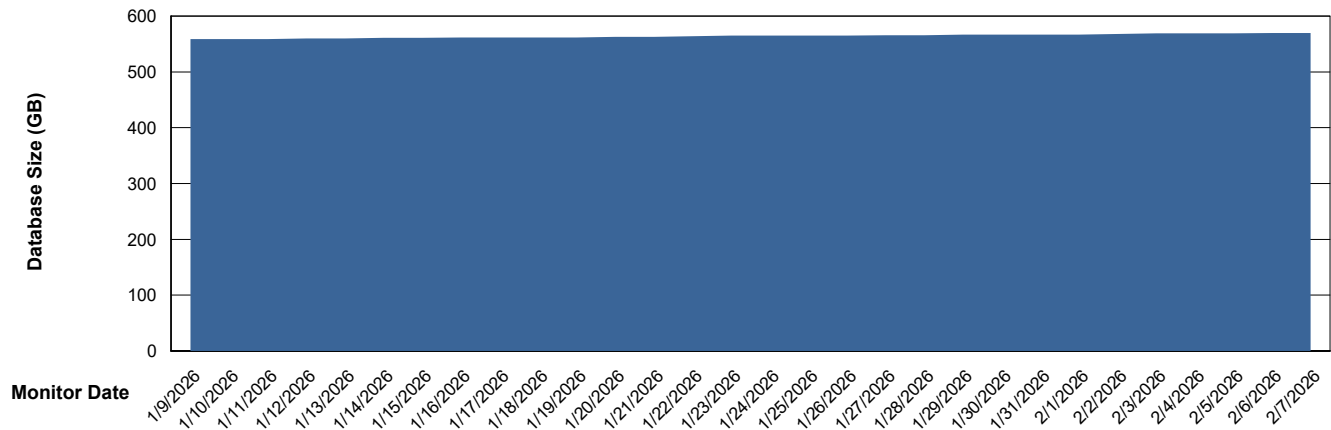

Customer CLB OCI AMS Production
Database ID 196

DATABASE SIZE CLB-BI2-AMS_ABS1_DB

Database growth over last month

DATABASE SIZE CLB-DBS1-AMS_PROD_ABS1

Database growth over last month

Weekly SLA Customer Report