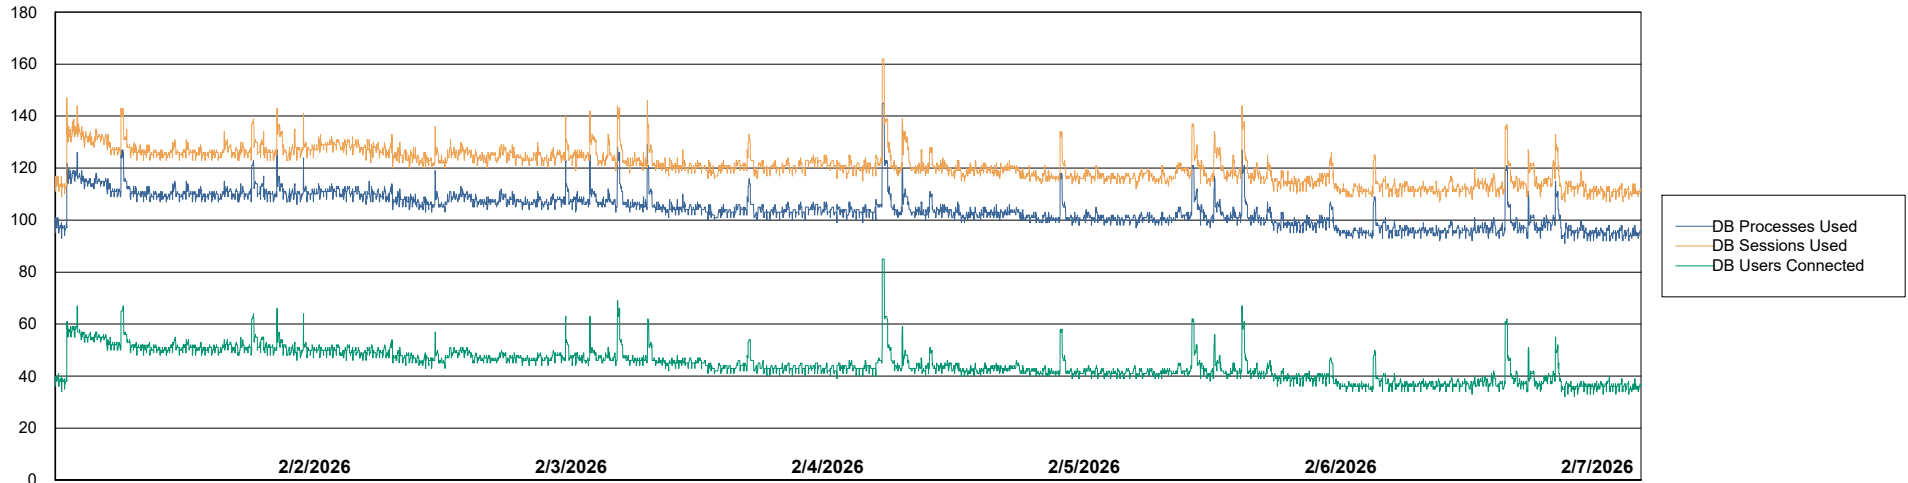

Database Performance: CLB-BI2-AMS_ABS1_DB