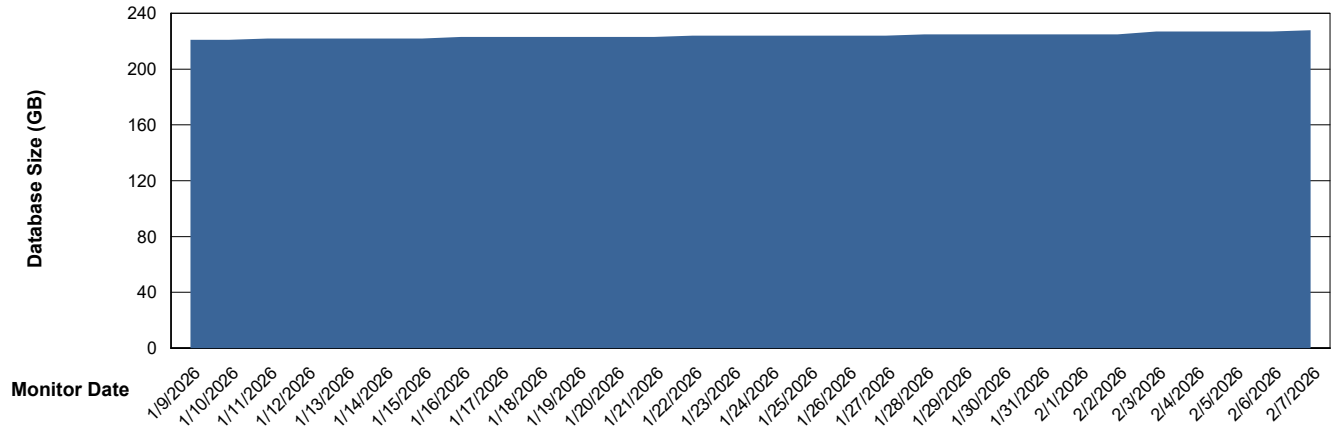

Weekly SLA Customer Report

Customer CLB OCI AMS Production
Database ID 196

Database Performance CLB-DBS2-AMS_PROD_HSBABS1

DB Processes Max 1,000
DB Processes Max 4
DB Processes Max 0

Weekly SLA Customer Report

Customer CLB OCI AMS Production
Database ID 196

DATABASE SIZE CLB-BI2-AMS_ABS1_DB

Database growth over last month

DATABASE SIZE CLB-DBS1-AMS_PROD_ABS1

Database growth over last month

Weekly SLA Customer Report