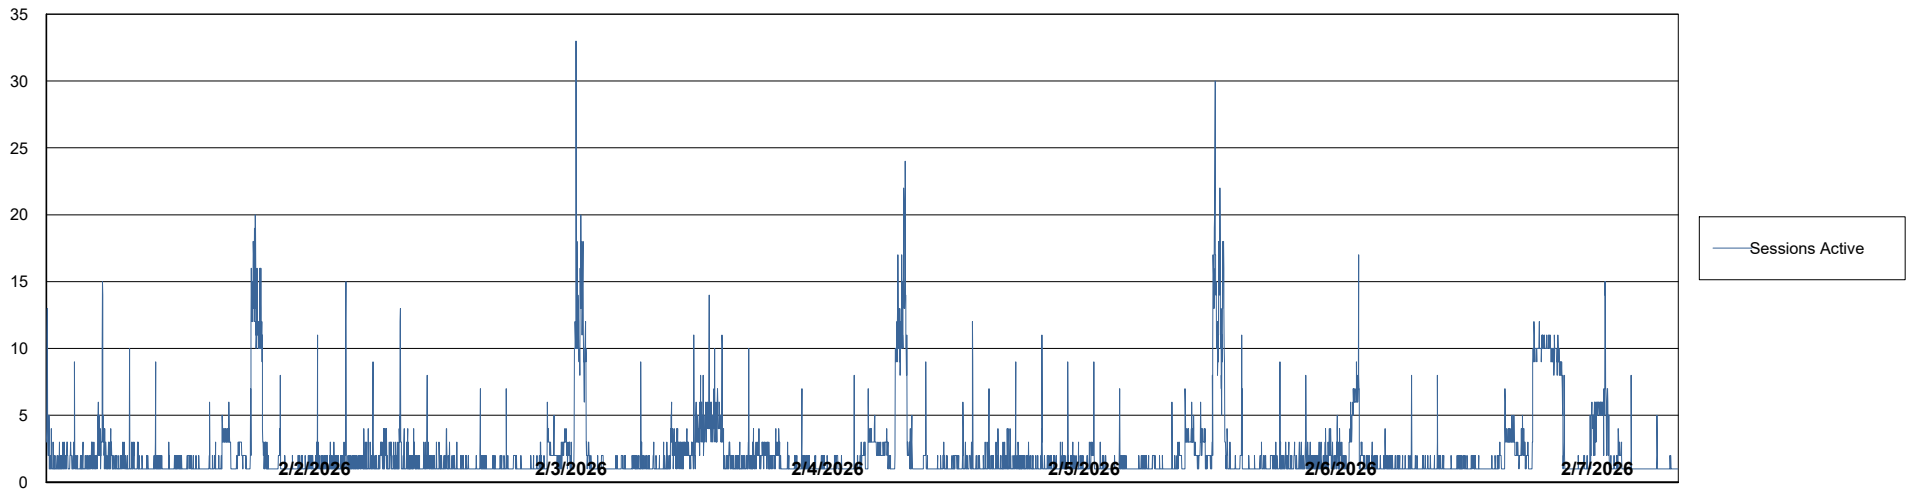

Weekly SLA Customer Report

Customer: CLB OCI AMS Production
Database ID: 196

Database Performance: CLB-BI2-AMS_ABS1_DB

Weekly SLA Customer Report

Customer CLB OCI AMS Production
Database ID 196

Database Performance CLB-DBS1-AMS_PROD_ABS1