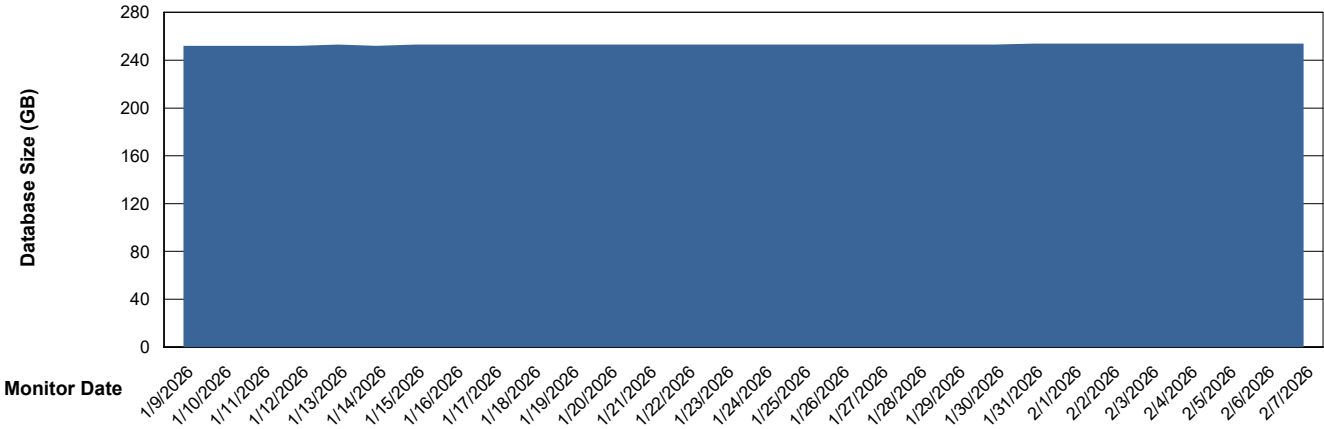

DATABASE SIZE BNLDB_Production

Database growth over last month