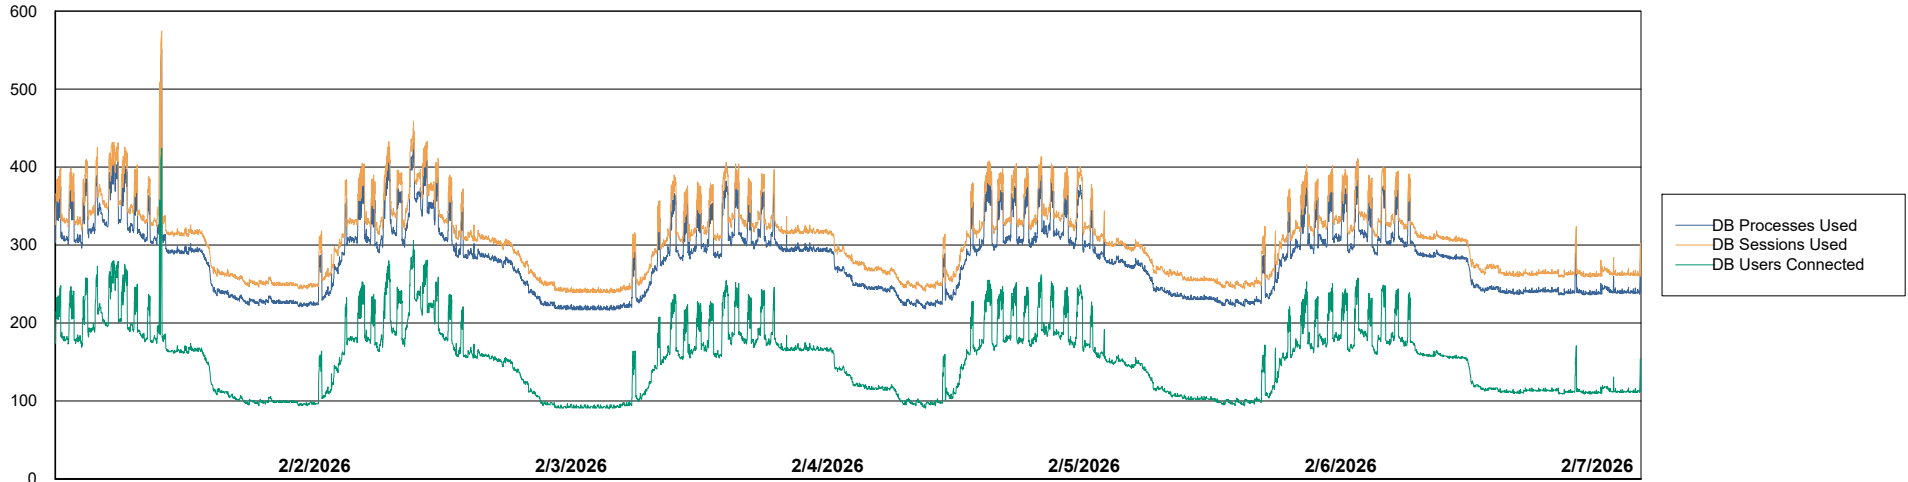

Weekly SLA Customer Report

Customer BNL_Production
 Database ID 83

Harddisk Usage BNL_PRD_vm-absa03

	Free disk space on C: (%)	Total disk space on C: (Gb)	Used disk space on C: (Gb)	Free disk space on D: (%)	Total disk space on D: (Gb)	Used disk space on D: (Gb)	Free disk space on E: (%)	Total disk space on E: (Gb)	Used disk space on E: (Gb)
2/7/2026	59	127	52	60	127	50	92	64	5
2/6/2026	59	127	52	60	127	50	92	64	5
2/5/2026	58	127	53	60	127	50	92	64	5
2/4/2026	58	127	53	60	127	50	92	64	5
2/3/2026	58	127	53	60	127	50	92	64	5
2/2/2026	58	127	53	60	127	50	92	64	5
2/1/2026	58	127	53	60	127	50	92	64	5

Weekly SLA Customer Report

Customer BNL_Production
Database ID 83

Database Performance BNLDB_Production

Weekly SLA Customer Report

Customer BNL_Production
Database ID 83

Database Performance BNLDB_Standby

DB Processes Max 1,000
DB Processes Max 0
DB Processes Max 4