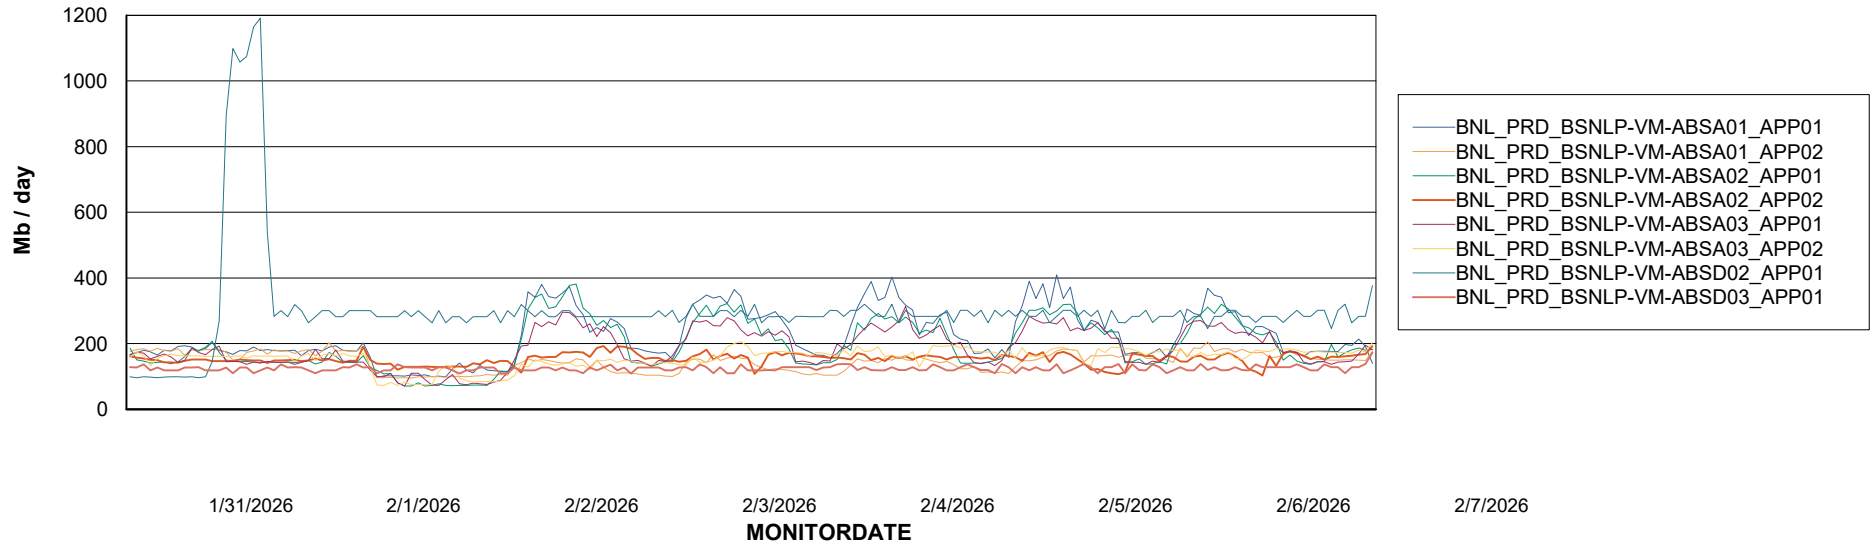

ABSSolute Application Server Services

Avg memory used per ABS Server Service