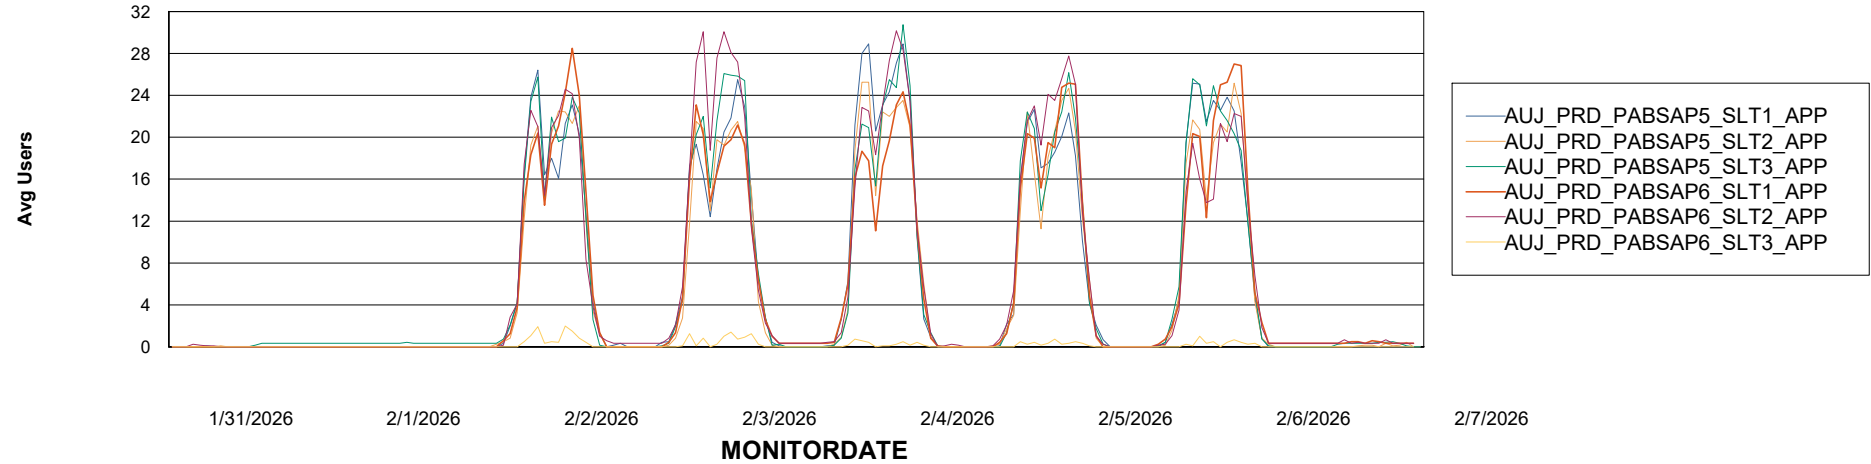

Avg users per day per ABS server