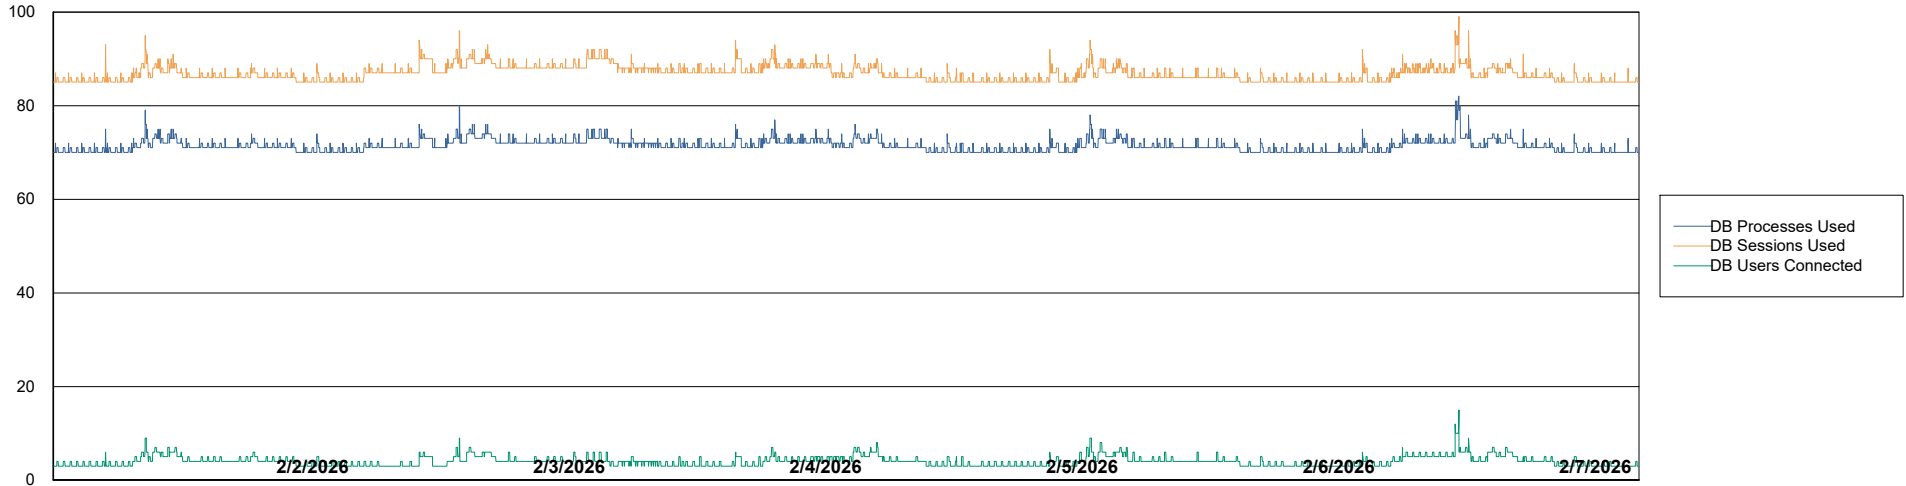

Database Performance AUJ_BI3_DB