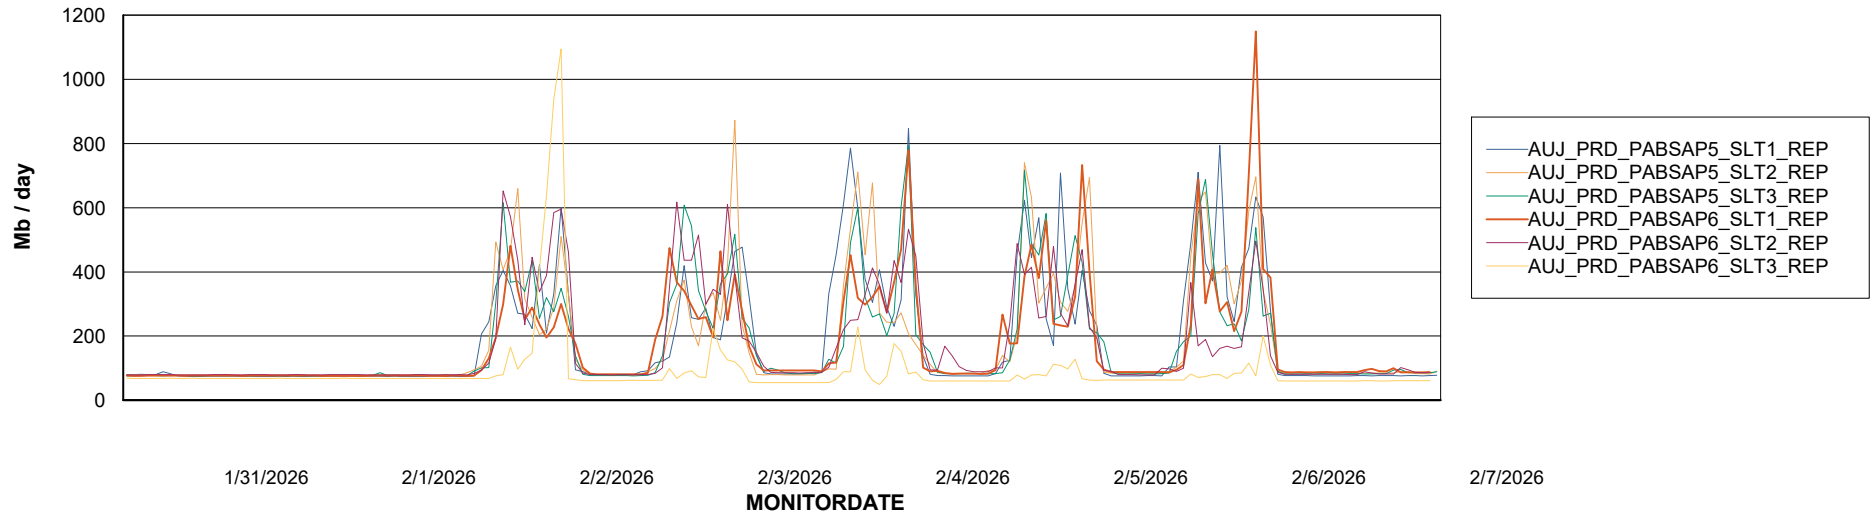

ABSSolute Application ReportServer Services

Avg memory used per ReportServer Service