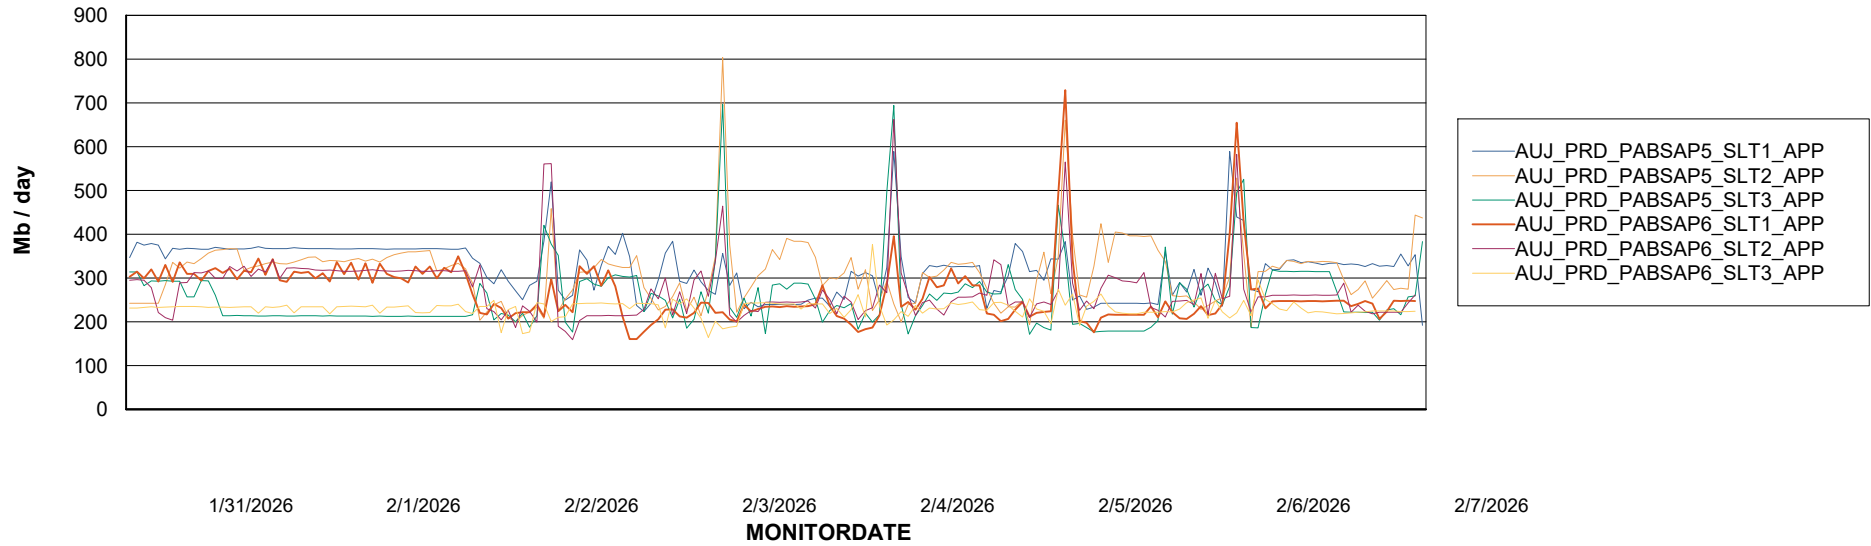

ABSSolute Application Server Services

Avg memory used per ABS Server Service