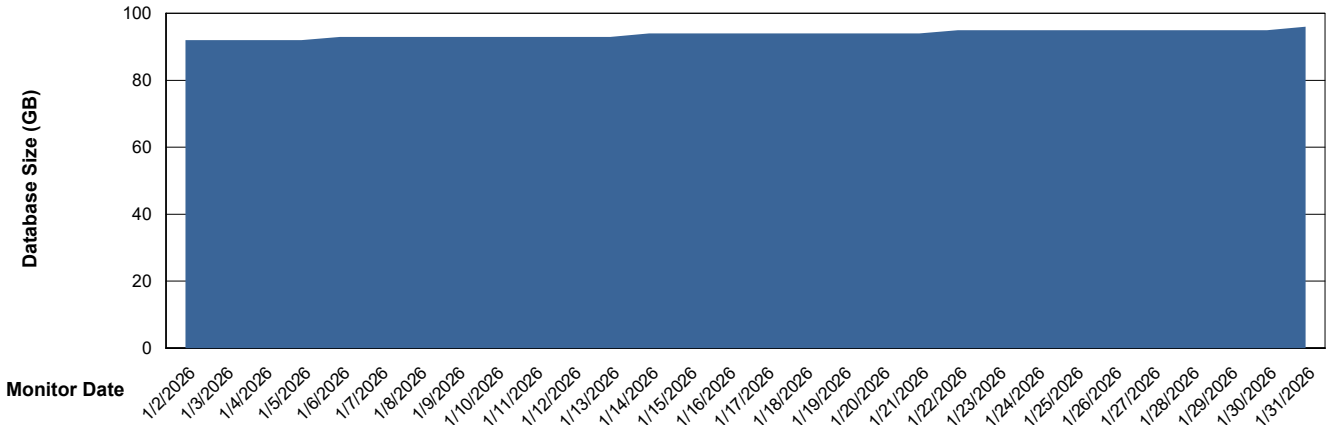

# Weekly SLA Customer Report

Customer XMX Production (24/7)  
Database ID 146

Database Performance XMX\_PROD\_ABSDB02\_SBDB\_HSBABS1

DB Processes Max 4  
DB Processes Max 1,000  
DB Processes Max 0

# Weekly SLA Customer Report

Customer XMX Production (24/7)  
 Database ID 146

DATABASE SIZE XMX\_PROD\_ABSDB01\_PRDB\_ABS1

Database growth over last month

Database Tablespace XMX\_PROD\_ABSDB01\_PRDB\_ABS1