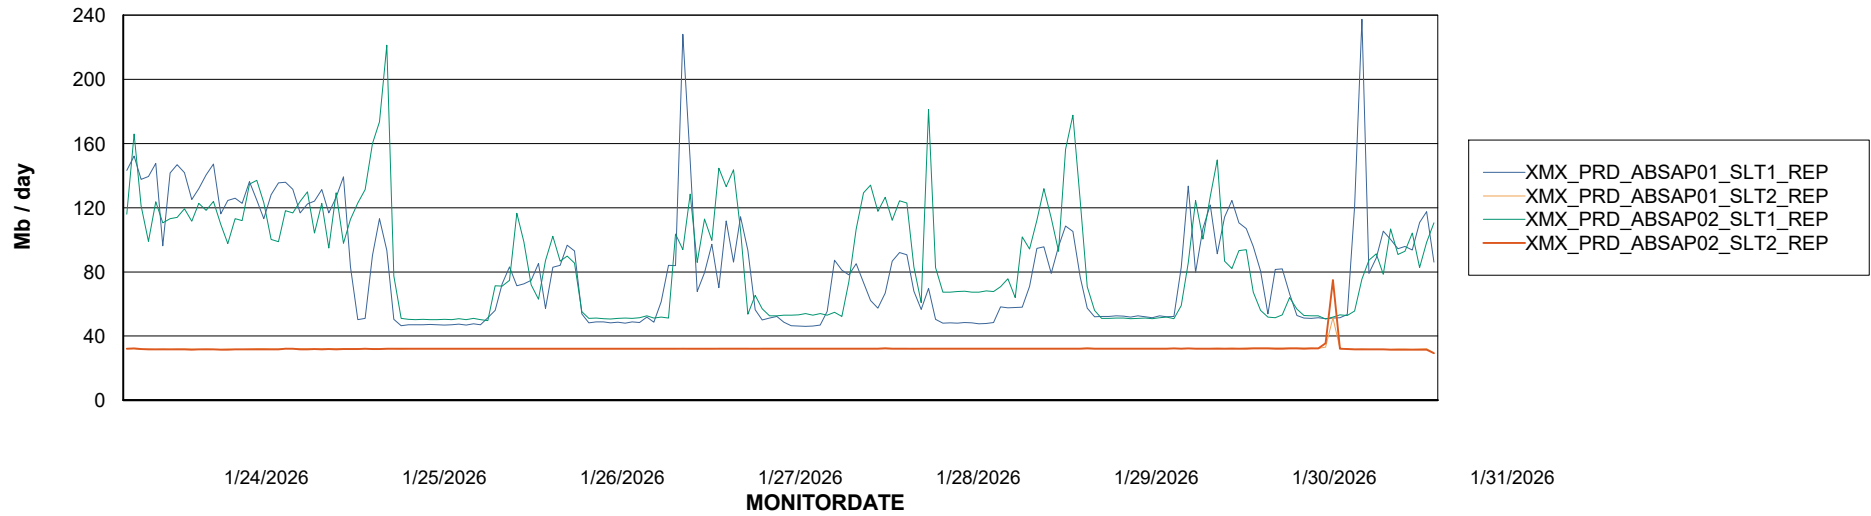

ABSSolute Application ReportServer Services

Avg memory used per ReportServer Service