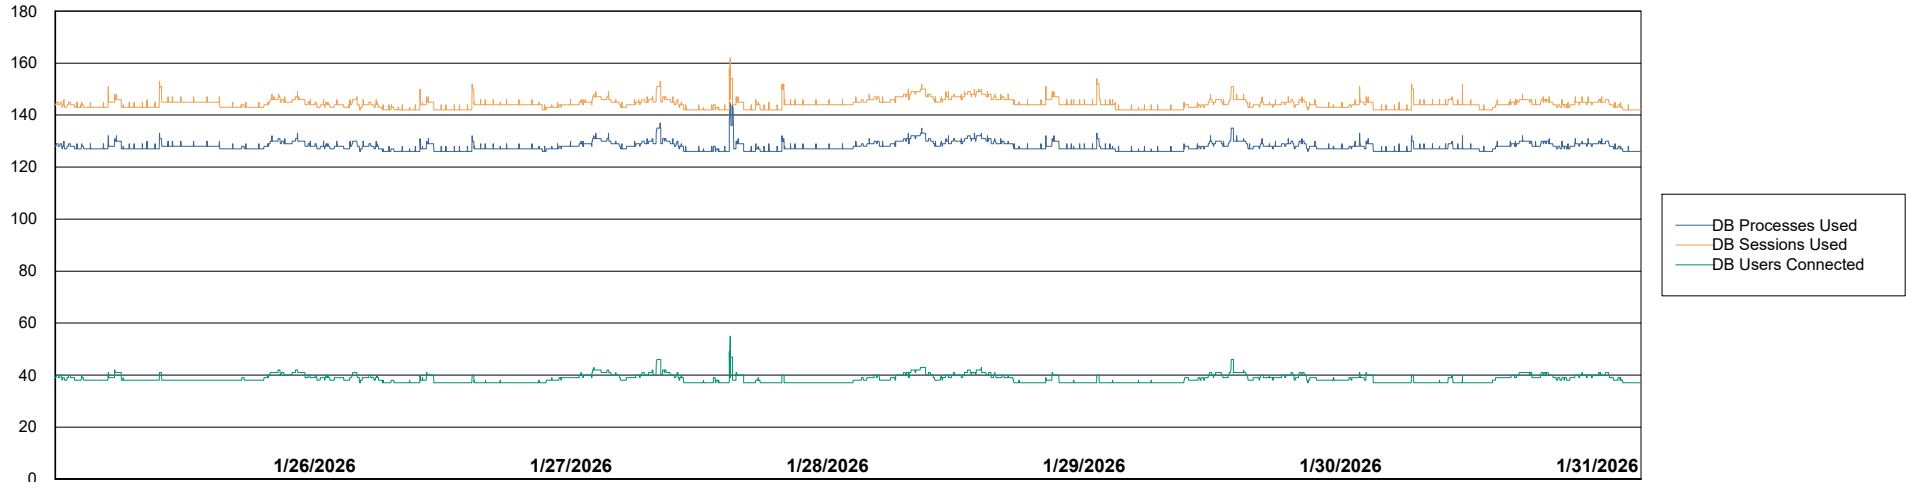

Database Performance XMX_PROD_ABSDB01_PRDB_ABS1