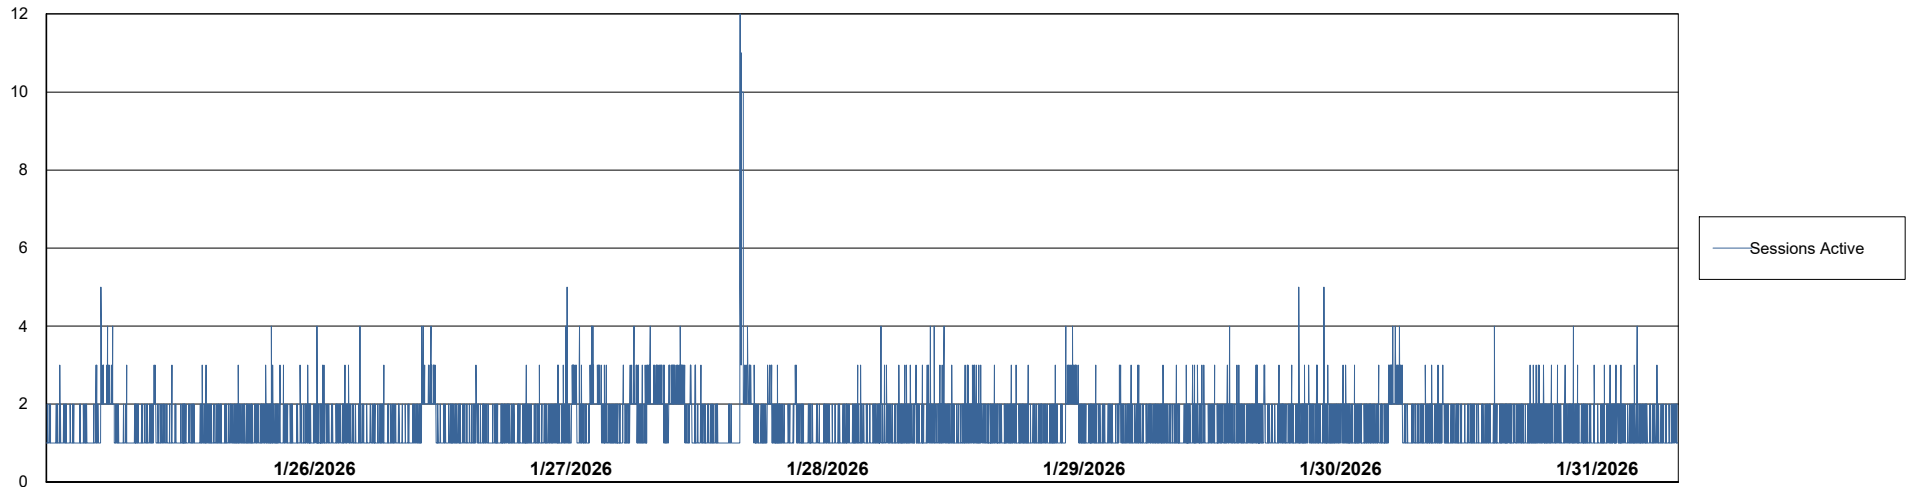

Database Performance XMX_PROD_ABSDB01_PRDB_ABS1