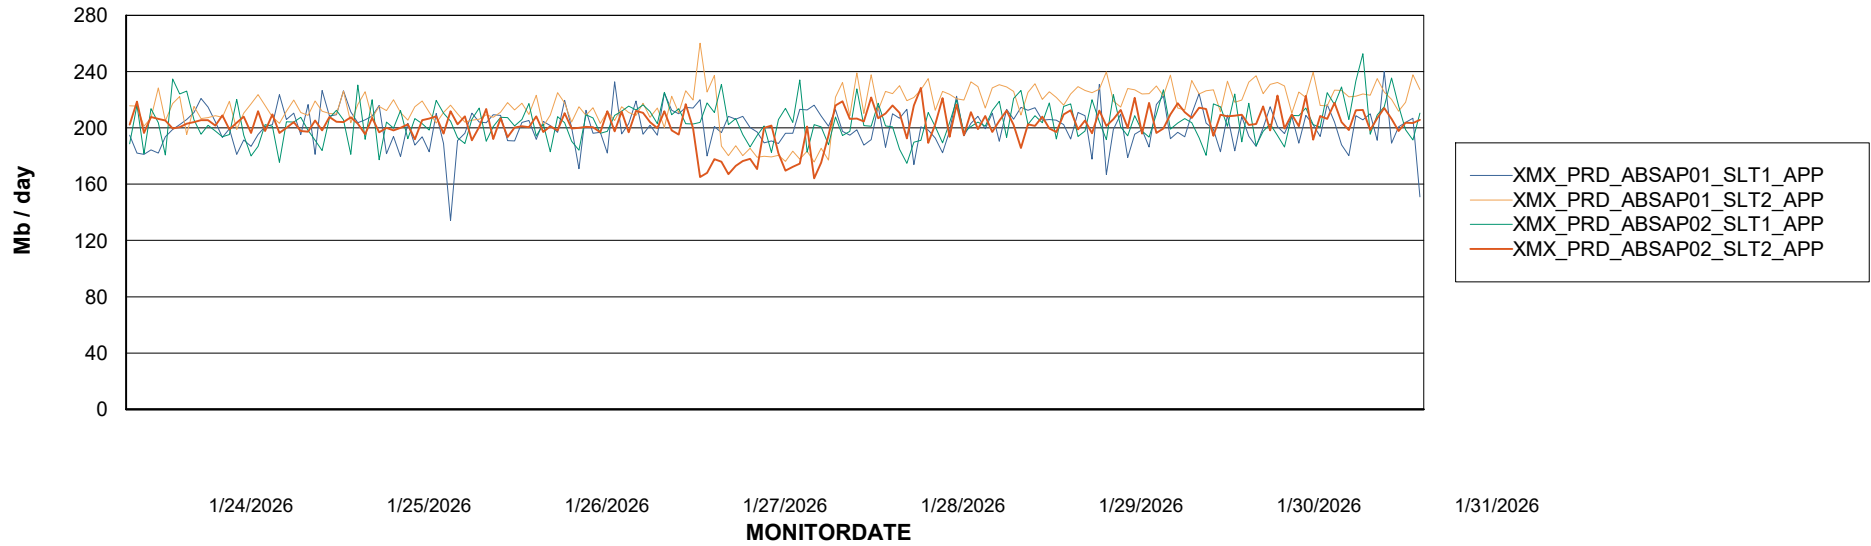

ABSSolute Application Server Services

Avg memory used per ABS Server Service