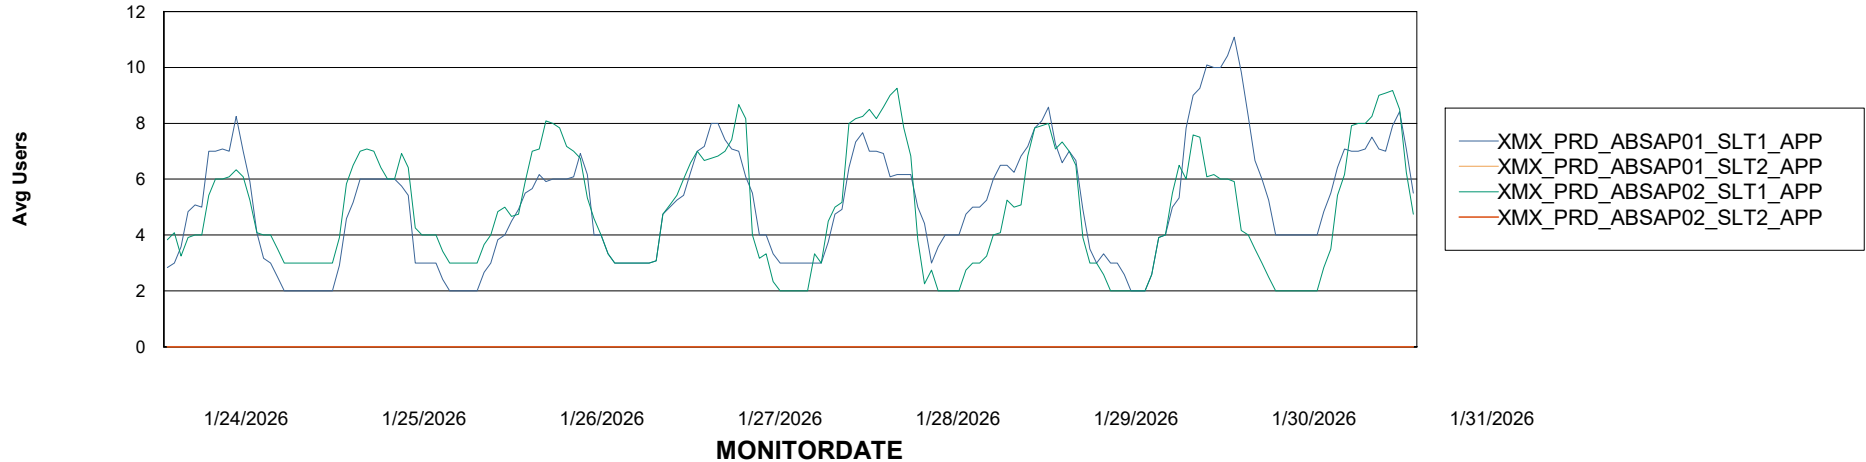

Avg users per day per ABS server